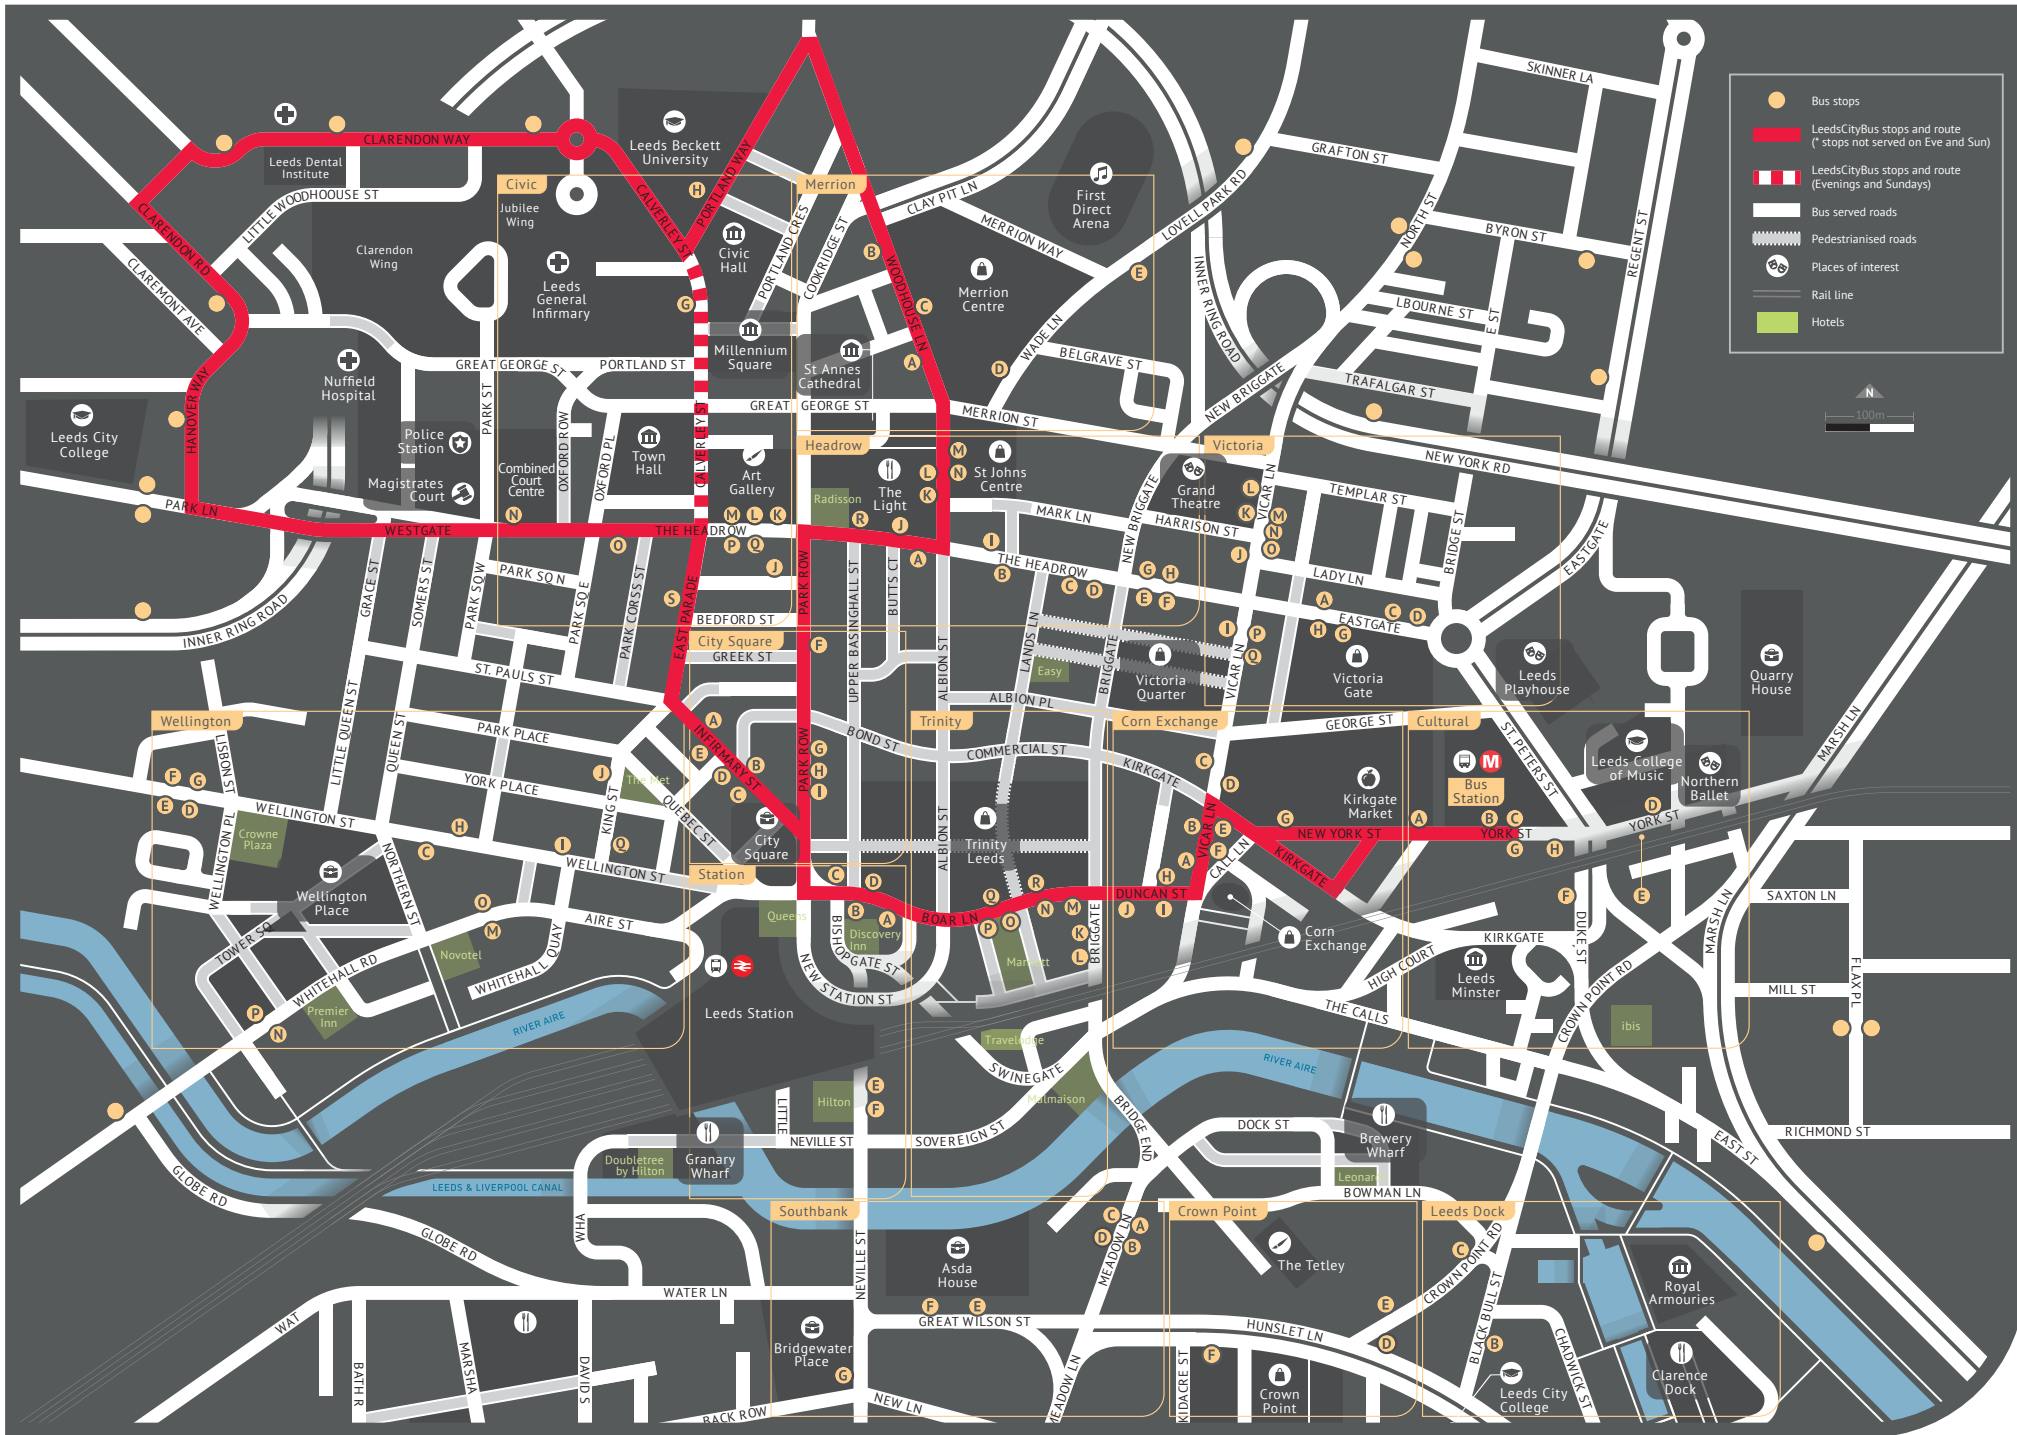

where to catch your bus in Leeds City Centre

service	line	destination	stops	service	line	destination	stops
1 1B	Headingley line	Lawnswood	Southbank G City Square E Headrow L Merrion B	72	Bradford line	Bradford	Bus Station Headrow D Civic Q O Wellington Bridge
1	Beeston line	Beeston	Merrion C Headrow M City Square G Station E Southbank F	74	Middleton line	Middleton	Cultural G Corn Exchange I Station E Southbank E
2	White Rose line	Middleton	Victoria N Corn Exchange E Southbank B	75	Middleton	Middleton	Civic L City Square G Wellington M N
2	Moortown line	Roundhay Park	Southbank E D Corn Exchange C Victoria K	81	Pudsey	Pudsey	City Square D Wellington C E
3 3A	Moortown line	Brackenwood/Gledhow	Southbank E D Corn Exchange C Victoria K	110	Wakefield line	Wakefield	Bus Station Leeds Dock B
3 3A	White Rose line	White Rose Centre	Victoria N Corn Exchange E Southbank B	116	Wakefield	Wakefield	Bus Station Victoria Q Trinity N Station F Southbank F
4 4F	Pudsey line	Pudsey	Cultural E H Trinity M City Square D Wellington C Wellington Bridge	140 141	Castleford line	Pontefract	Bus Station Leeds Dock B
4 4F	St James's line	Seacroft	Wellington G I City Square A Trinity R Corn Exchange G Cultural B D	163	East Leeds line	Garforth then Castleford	Bus Station Leeds Dock B
5 5A (LCB)	East Leeds line	Halton Moor	Headrow N City Square I Station B Corn Exchange H Cultural B D	164	East Leeds line	Garforth then Selby	Station A City Square C I Civic M Corn Exchange H Cultural A D
5 5A (LCB)	East Leeds line	Leeds General Infirmary	Station B Civic O G H S (*stops served on eves and Sunday)	165	East Leeds line	The Springs then Kippax	Bus Station Victoria G Corn Exchange D Cultural A D
6	Headingley line	Holt Park	Bus Station Headrow E L Merrion B	168	Castleford line	Castleford	Corn Exchange D Cultural C Headrow H Leeds Dock B
7 (H&D)	Headingley line	Wetherby then Harrogate	Bus Station Victoria L	200	White Rose line	Cleckheaton	Bus Station Victoria Q Trinity N Station F Southbank F
7	Meanwood line	Primley Park	Station C Trinity R Victoria I L	201	White Rose line	Batley then Heckmondwike	Bus Station Victoria Q Trinity N Station F Southbank F
7A	Meanwood line	Alwoodley	Station C Trinity R Victoria I L	202 203	White Rose line	Dewsbury then Huddersfield	Bus Station Victoria Q Trinity N Station F Southbank F
75	Meanwood line	Shadwell	Station C Trinity R Victoria I L	229	Heckmondwike line	Heckmondwike	Bus Station Victoria Q Trinity N City Square C Wellington N M
8	Headingley line	Holt Park	Bus Station Headrow E L Merrion B	254	Cleckheaton line	Cleckheaton then Brighouse	Bus Station Victoria Q Trinity N City Square C Wellington N M
11	Headingley line	Scholes then Cross Gates	Bus Station	255	Cleckheaton line	Cleckheaton then Halifax	Bus Station Victoria Q Trinity N City Square C Wellington N M
12 13 13A	Middleton line	Middleton	Victoria D Corn Exchange F Crown Point D Southbank B	444 446	Wakefield line	Wakefield	Staion A Civic J City Square H Trinity Q Cultural C Leeds Dock B
12 13 13A	Roundhay line	Roundhay Park/Brackenwood/Gledhow	Southbank D Corn Exchange B Victoria J	508	Halifax	Halifax	Bus Station Headrow B City Square F Wellington E Q
14	Headingley line	Bramley then Pudsey	City Square D Wellington Q C E	840 843	Leeds Bradford Airport	Leeds Bradford Airport	Bus Station
15	Headingley line	Old Farnley	City Square F Wellington C Q Wellington Bridge	A1	Kirkstall line	Leeds Bradford Airport	Bus Station (Between 2300 and 0500 from Cultural C York St) Trinity N Station B Wellington D Q
16 16A	Pudsey line	Bramley then Pudsey	Cultural E H Trinity M City Square D Wellington C Wellington Bridge	Megabus	Nationwide	Nationwide	Bus Station (Departures and arrivals between 2300 and 0500 from Cultural C on York Street)
16 16A	St James's line	Seacroft then Whinmoor	Wellington G I City Square A Trinity R Corn Exchange G Cultural B D	PR1	Leeds Park & Ride	Elland Road Park & Ride	Trinity P Wellington N
19 19A	East Leeds Line	Colton then Garforth	Civic N M City Square I Corn Exchange H Cultural A D	PR2	Leeds Park & Ride	Temple Green Park & Ride	Trinity L Cultural C
19 19A	Headingley line	Tinshill/Ireland Wood	Cultural E H Corn Exchange I Station B Civic O	PR3	Leeds Park & Ride	Stourton Park & Ride	Trinity K Station E Southbank F
27	Headingley line	Guiseley	Bus Station Headrow E L Merrion B	X6	Bradford line	Bradford	Bus Station Headrow D Civic Q
28	Headingley line	Adel	Bus Station Headrow E L Merrion B	X11	Pudsey then Bradford	Pudsey then Bradford	Civic L City Square D Wellington C Wellington Bridge
33 34	Kirkstall line	Guiseley then Otley	Bus Station Headrow B City Square F Wellington D Q	X84	Headingley line	Otley then Ilkley	Bus Station Headrow E Merrion A
36	Moortown line	Harrogate then Ripon	Bus Station Victoria K	X98 X99	Wetherby	Wetherby	Station D Victoria A
38 39	Meanwood line	Moor Allerton	Victoria D Headrow F K Merrion D				
40	East Leeds Line	Seacroft	Trinity O Corn Exchange H Cultural A D				
42	Old Farnley line	Old Farnley	Headrow D A Wellington Q C D Wellington Bridge				
42	St James's line	Oakwood	Wellington Bridge Wellington F H J Civic K Headrow G Victoria C				
47 47A	Headingley line	Middleton then Morley and White Rose Centre	Corn Exchange F Southbank B				
49	Kirkstall line	Bramley	Cultural E Victoria G Headrow C Civic P O				
49	St James's line	Monkswood Gate	Civic N Headrow J G Cultural C D				
50 50A	Kirkstall line	Horsforth	Cultural E Victoria G Headrow C Civic P O				
50 50A	St James's line	Seacroft	Civic N Headrow J G Cultural C D				
51 52	Morley line	Morley	Victoria D Corn Exchange D Southbank A				
55 55C	Headingley line	Cottlingley	Civic L City Square G Wellington M N				
56	Headingley line	Moor Grange	Cultural E Victoria H Headrow K Merrion B				
56	East Leeds Line	Whinmoor	Merrion C Headrow N Victoria P Cultural B D				
60 60A	Headingley line	Keighley	Bus Station Headrow B City Square F Wellington E Q				
62	Headingley line	East End Park	Bus Station				
64	Headingley line	Aberford	Corn Exchange G Cultural B D Victoria P				
65	Headingley line	Gildersome	Civic L City Square G Wellington M N				