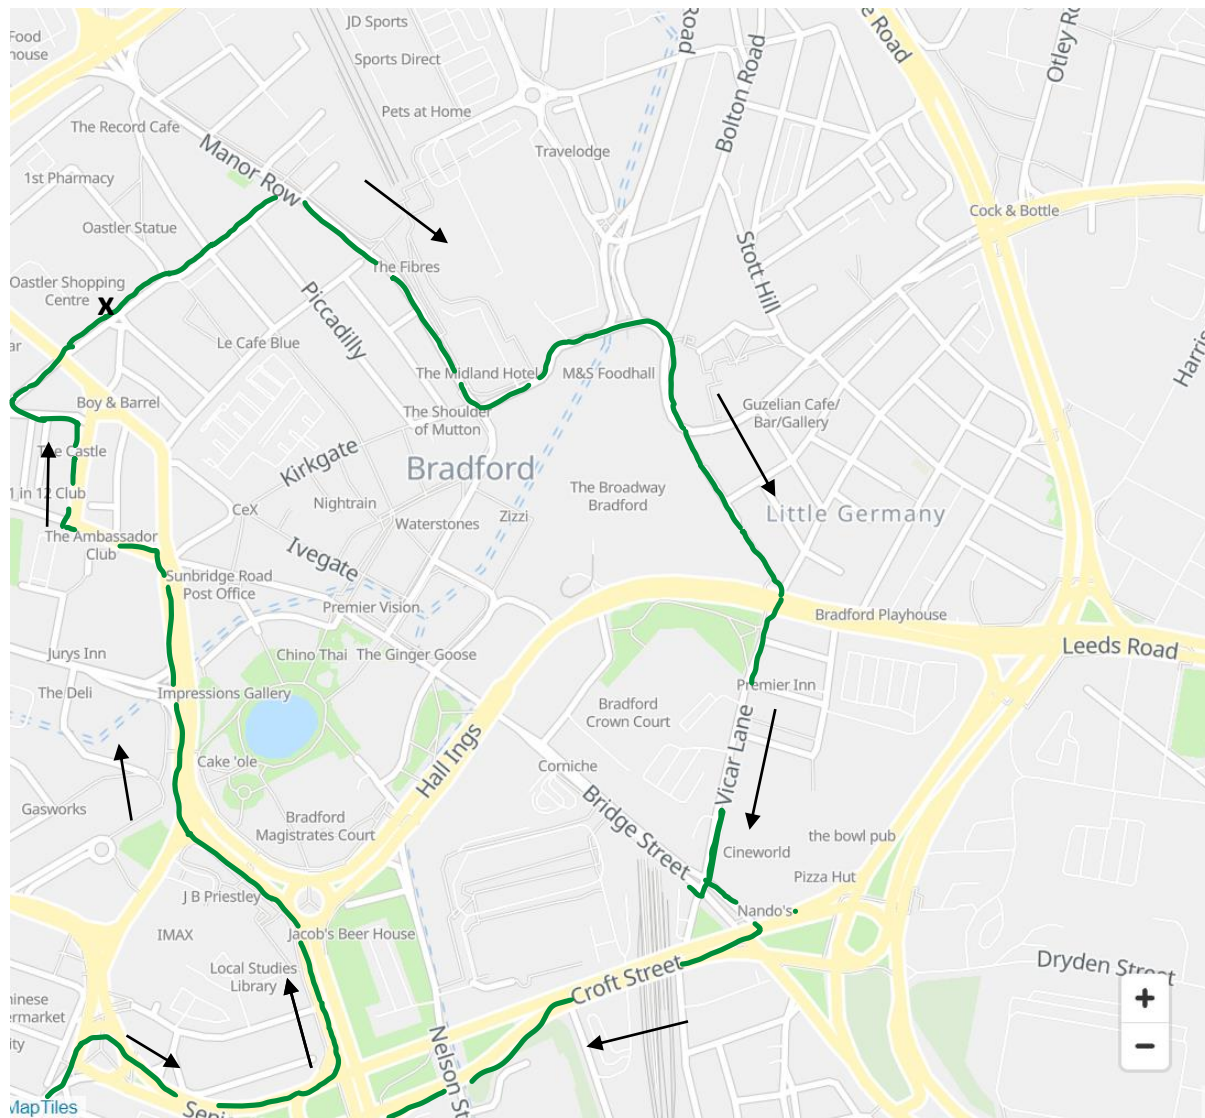

Route: 644 Bradford John Street to Buttershaw Circular (TLC)

Key	
	Direction of Travel
	New Route

<u>Inbound</u>
Sawrey Place, 23348
City Park A, 32476
Westgate G, 26783
Rawson Square H, 23331

<u>Outbound</u>
Rawson Square H, 23331
Cheapside N9, 23324
Cathedral S, 23306
Little Germany Y, 32497
Caledonia Street, 14594