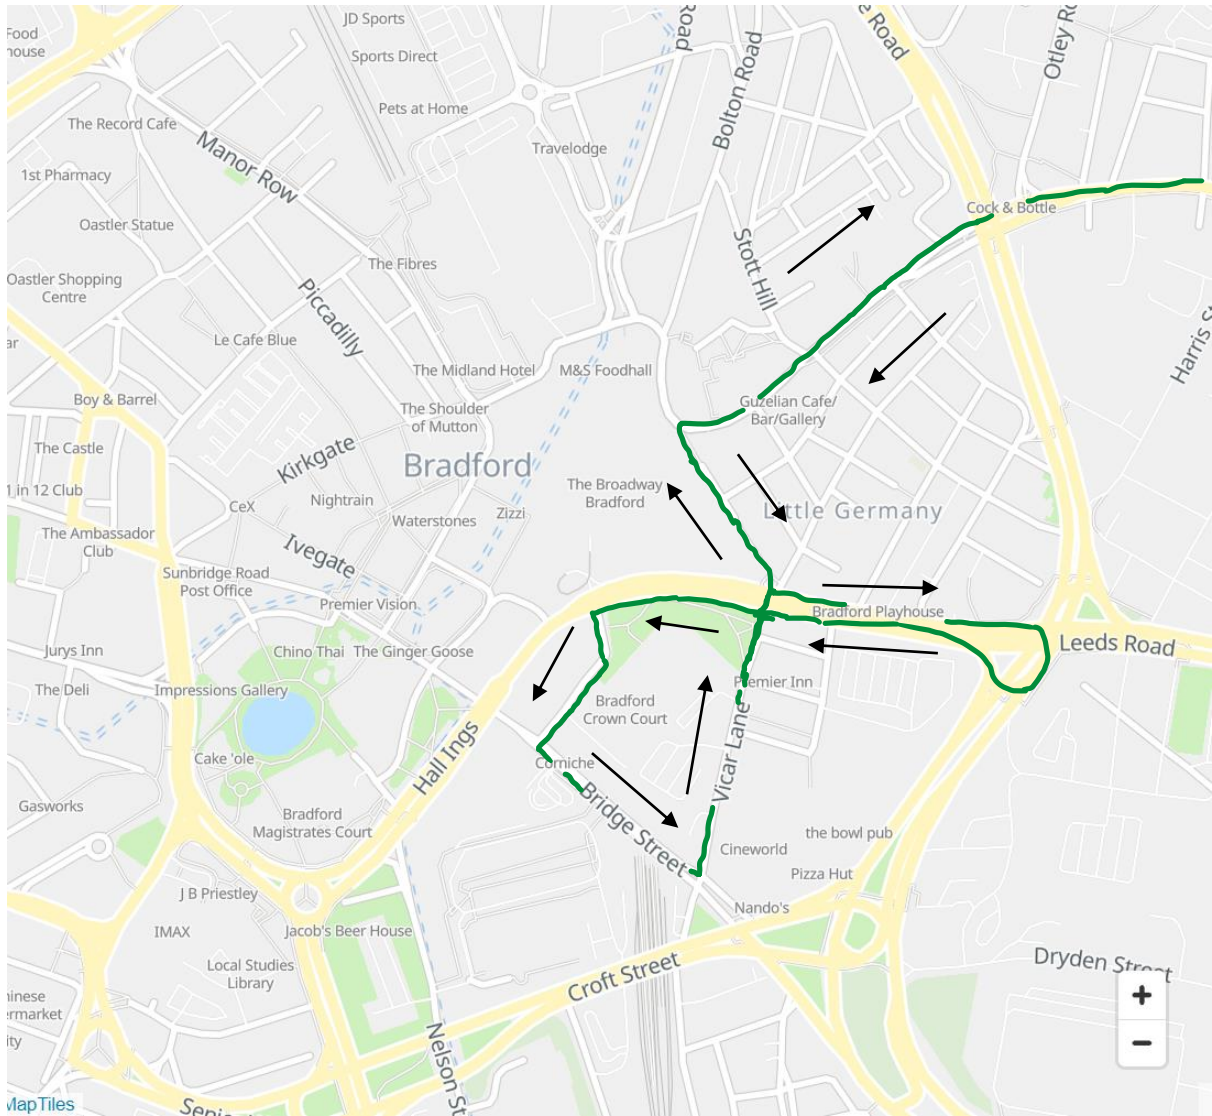

Bradford City Centre Route Maps

Switch-over 14th April 2024

New Bradford City Centre Map from the 14th of April

Route: X11 Bradford to Leeds (First)

Route Example

Direction of Travel

Key

- Direction of Travel
- New Route

Key	
	Direction of Travel
	New Route

<u>Inbound</u>
City Park B, 32475
Nelson Street N2, 32494
<u>Outbound</u>
Nelson Street N2, 32494
City Park A, 32476

Route: 72 Leads to Bradford (First)

Key

→ Direction of Travel

■ New Route

Inbound

Bridge Street B1, 32355

Outbound

Bridge Street B1, 32355

Little Germany Z, 32488

Route: 256 Bradford to Brighouse (TLC)

Key	
→	Direction of Travel
■	New Route