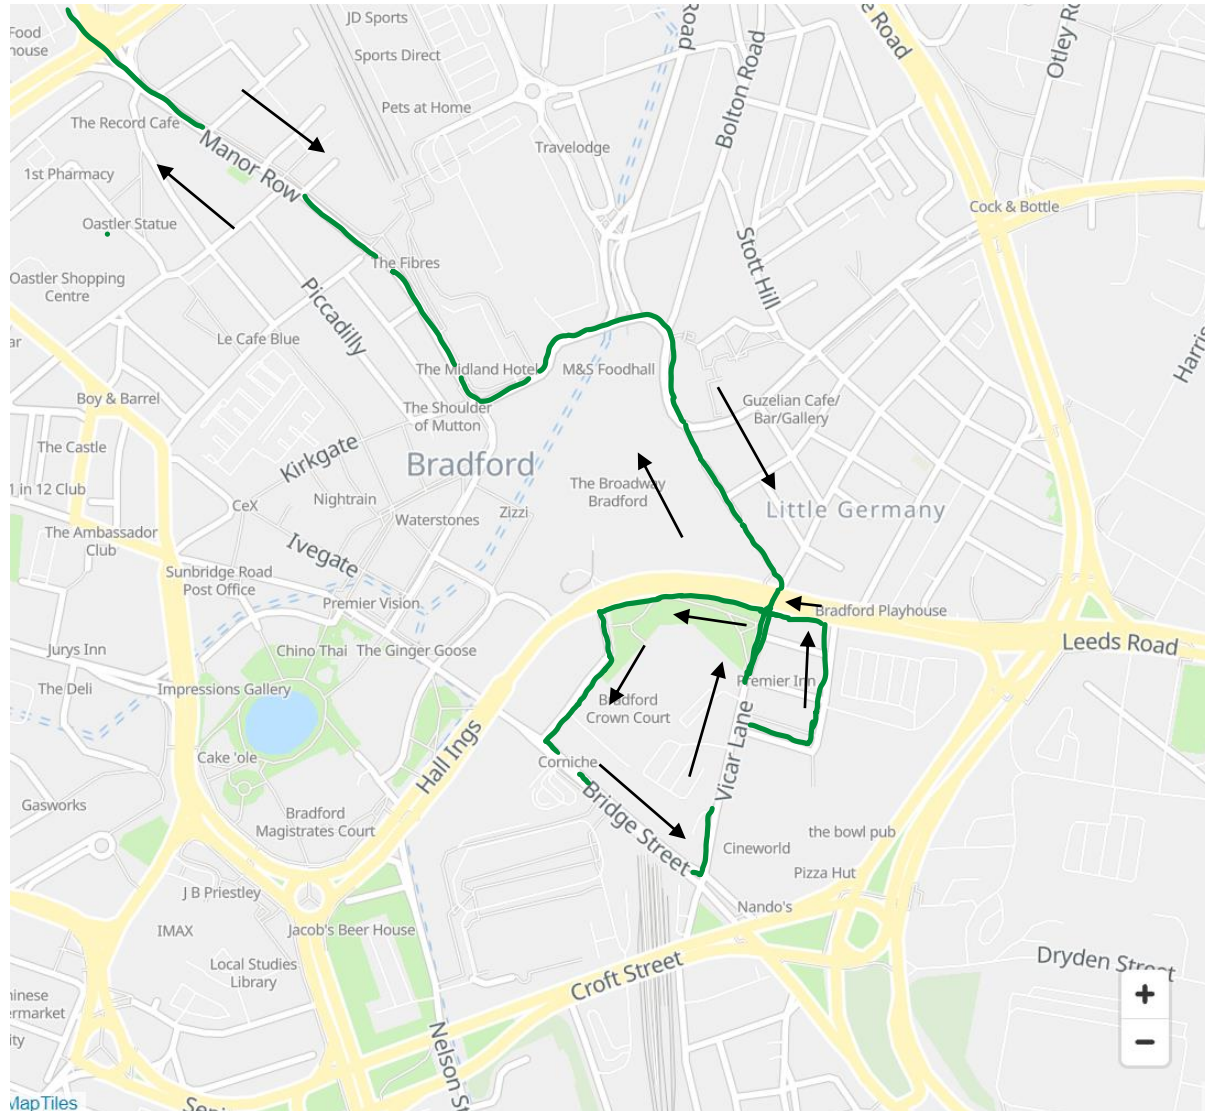

Route: 662 Bradford to Keighley (Keighley Bus Company)

Key	
→	Direction of Travel
■	New Route

<u>Inbound</u>
Manor Row B, 23323
Forster Square K, 32377
Cheapside M, 32480
Cathedral S, 23306
Little Germany V, 32384
Bridge Street B1, 32355

<u>Outbound</u>
Bridge Street B1, 32355
Little Germany U, 32483
Cathedral N, 32481
Cheapside L, 23311
Forster Square J, 32478
Manor Row A, 23314