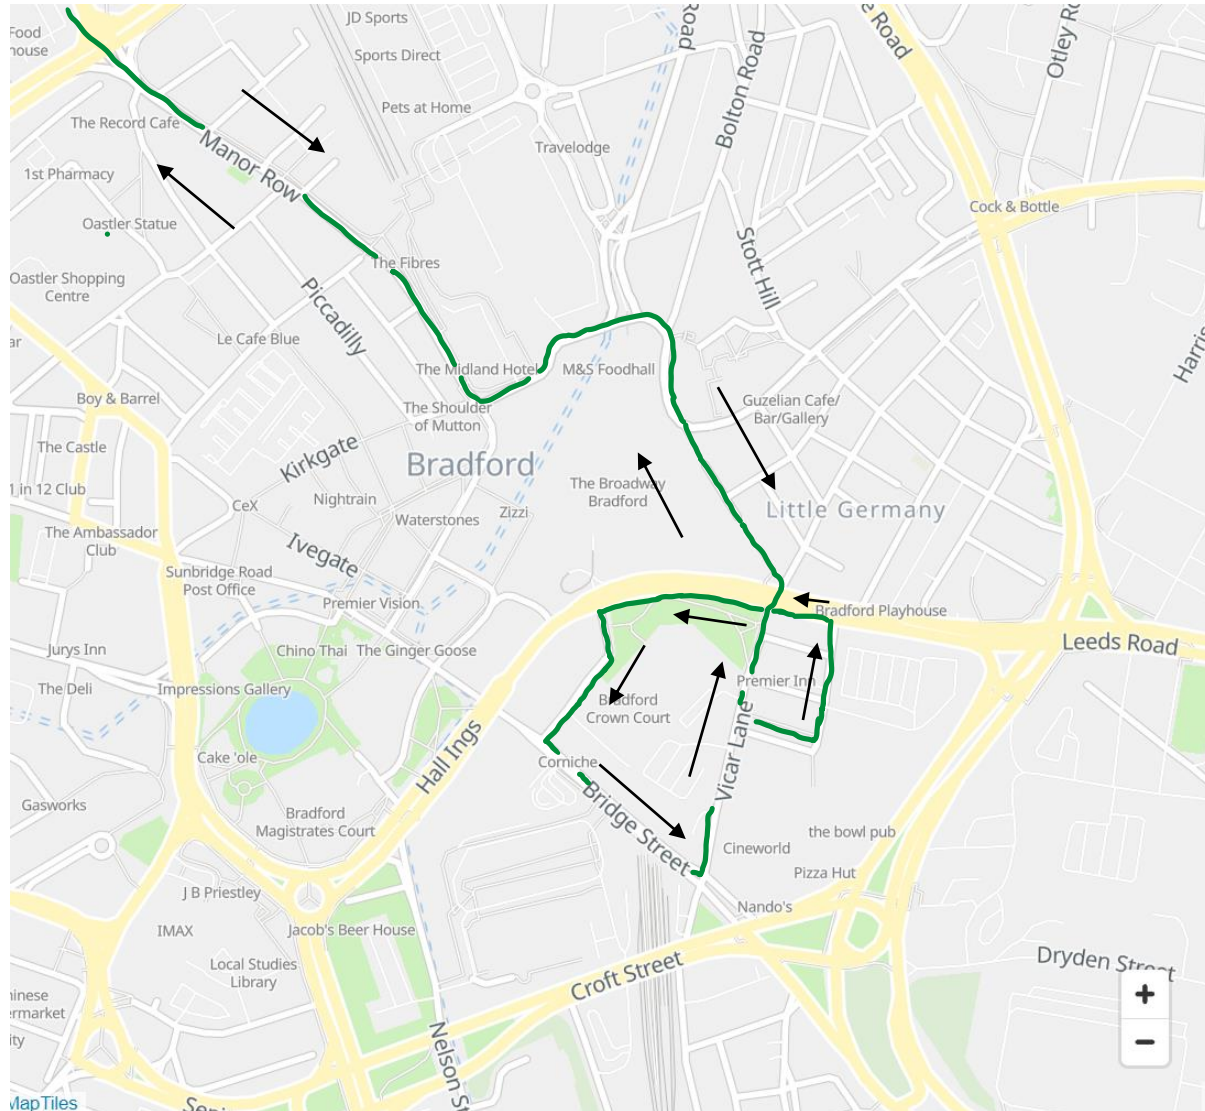

Route: A3 Bradford to Airport and Otley (Flyer)

Key	
	Direction of Travel
	New Route

<u>Inbound</u>
Manor Row B, 23323
Forster Square K, 32377
Cheapside M, 32480
Cathedral S, 23306
Little Germany V, 32384
Bridge Street B1, 32355

<u>Outbound</u>
Bridge Street B1, 32355
Little Germany U, 32483
Cathedral N, 32481
Cheapside L, 23311
Forster Square J, 32478
Manor Row A, 23314