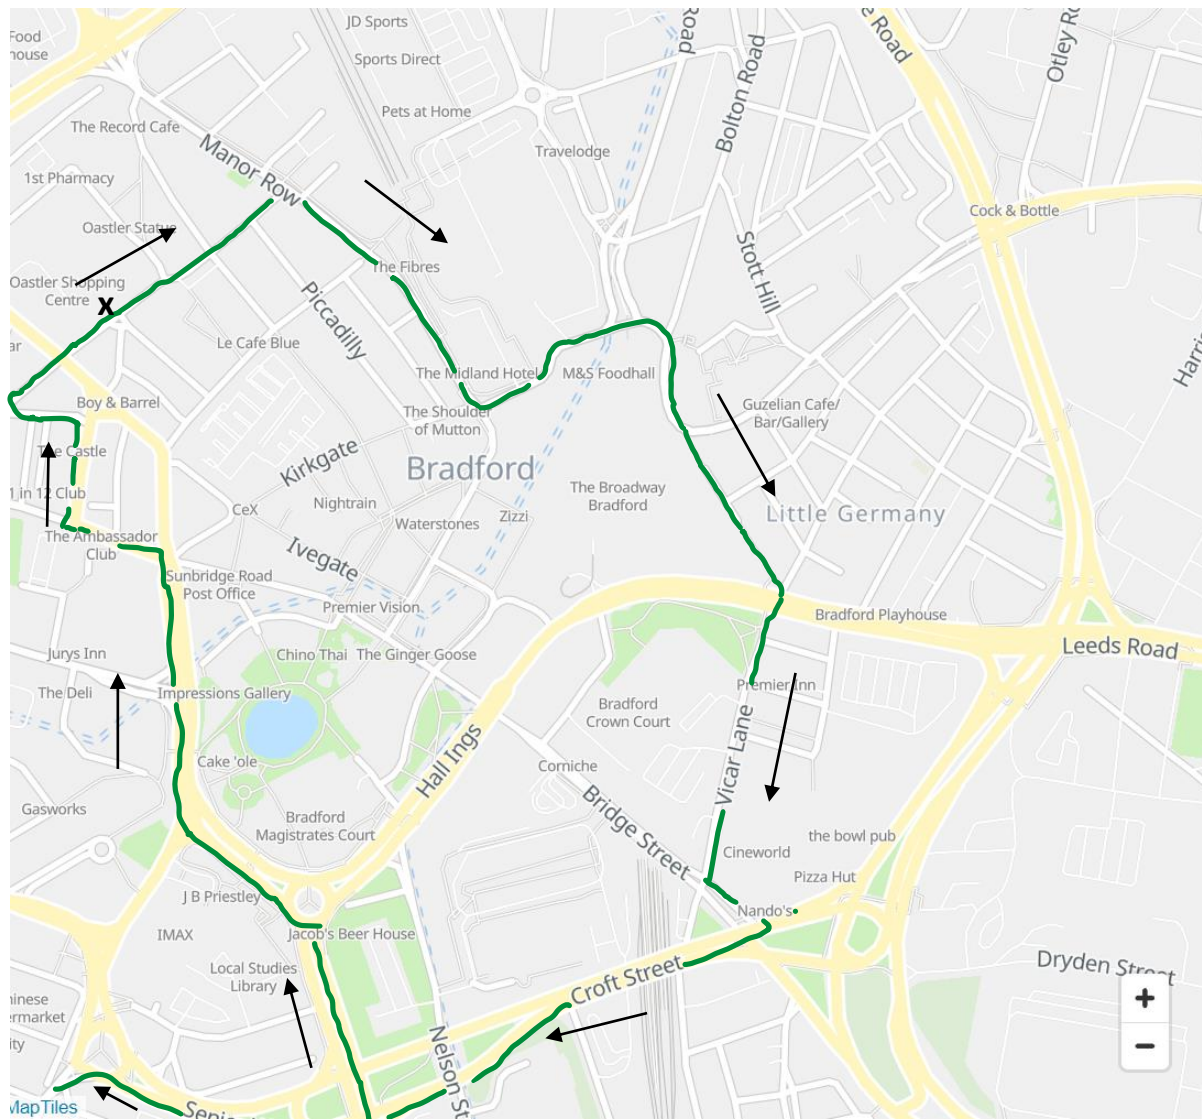

Route: 635 Bradford John Street to Morrisons Mayo Avenue (TLC)

Key	
	Direction of Travel
	New Route

<u>Inbound</u>
Hall Lane, 22863
City Park A, 32476
Westgate G, 26783
Rawson Square H, 23331

<u>Outbound</u>
Rawson Square H, 23331
Cheapside M, 32480
Forster Square K, 32477
Little Germany Y, 32487
Dryden Street, 13806

Route: 640 Buttershaw to Five Lane Ends (First)

Key	
	Direction of Travel
	New Route

<u>Inbound</u> (Towards Buttershaw)
Cathedral R, 23303
Little Germany V, 32484
Little Germany Y, 32487
Hall Ings H11, 17590
Senior Way T, 32493
Ann Place, 23349

<u>Outbound</u> (Towards Five Lane Ends)
Sawrey Place, 23348
Little Germany Z, 32488
Little Germany U, 32483
Cathedral Q, 23302

Route: 643 Bradford John Street to Buttershaw Circular (TLC)

Key	
	Direction of Travel
	New Route