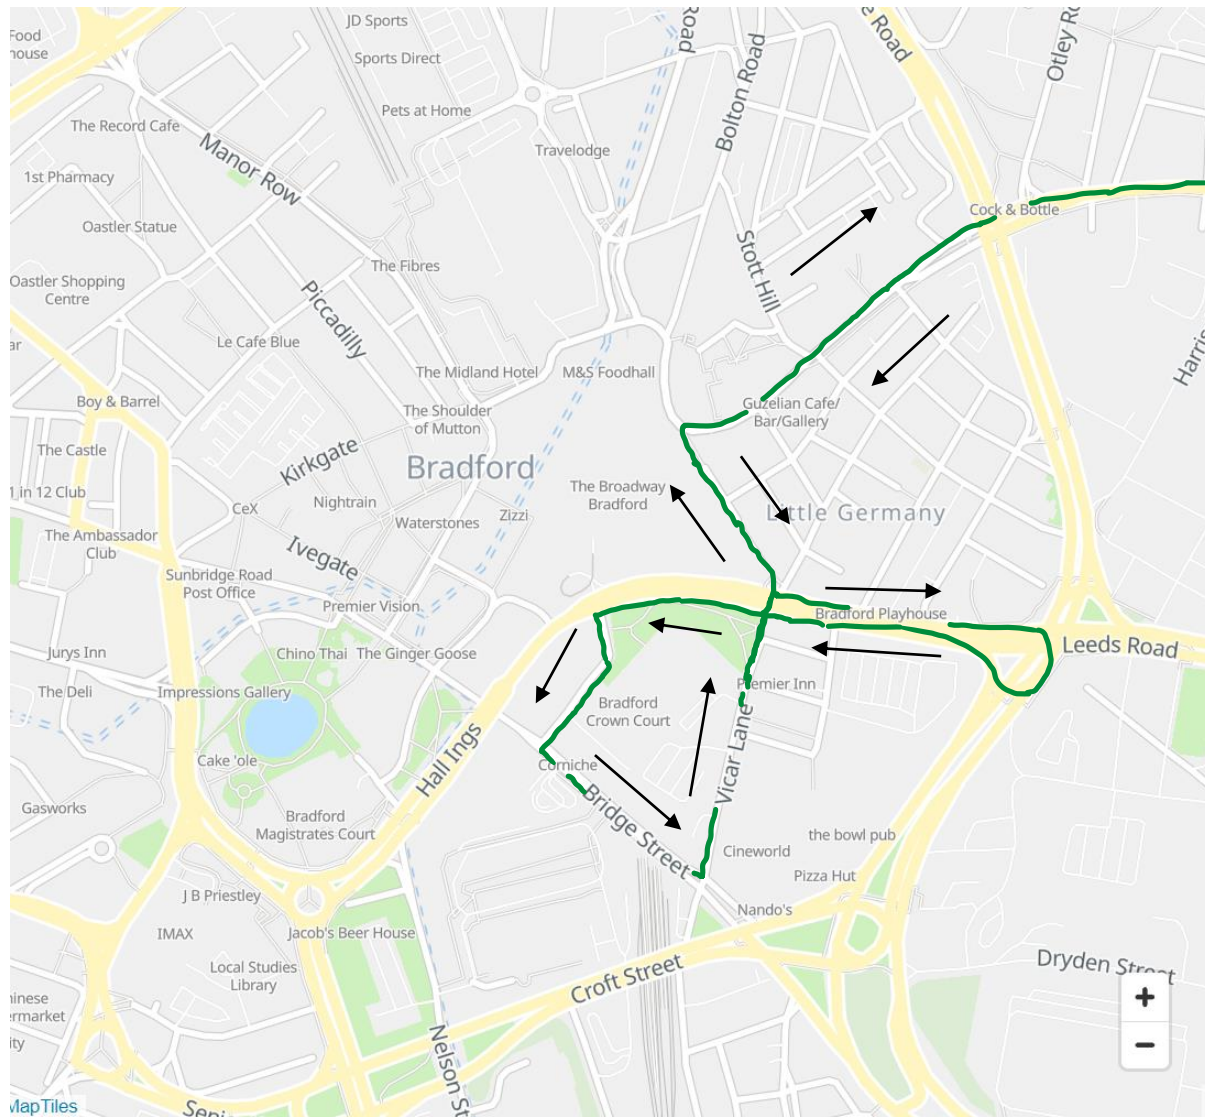

Route: X11 Bradford to Leeds (First)

Key	
	Direction of Travel
	New Route

<u>Inbound</u>
Cathedral T, 23327
Little Germany V, 32484
Bridge Street B1, 32355

<u>Outbound</u>
Bridge Street B1, 32355
Little Germany U, 32483
Upper Park Gate, 13568