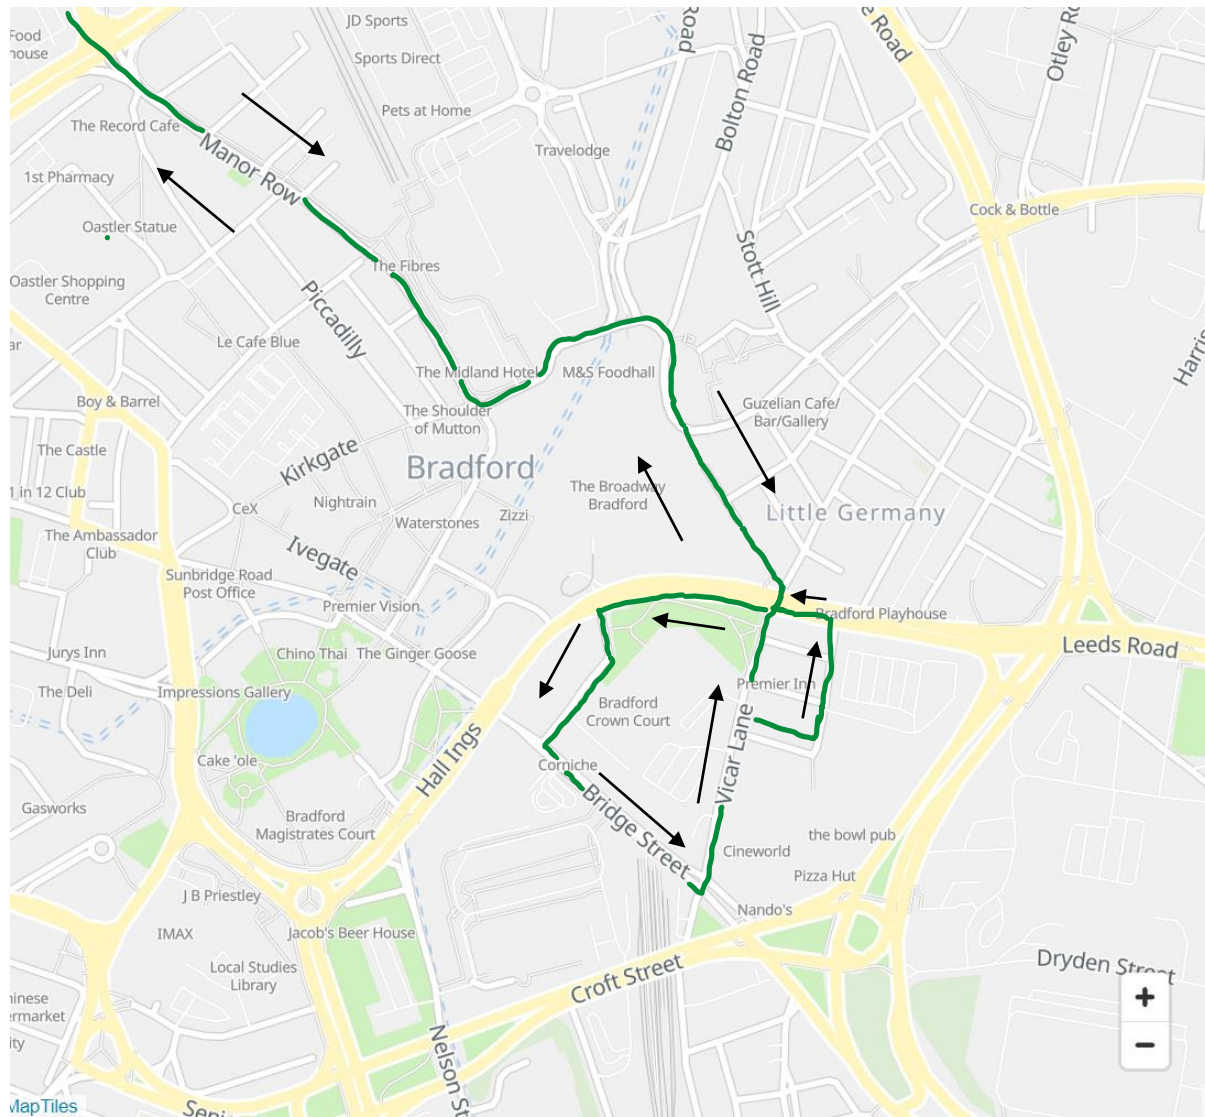

Route: 864 Bradford to Malham (Keighley Bus Company/DalesBus)

Key

→ Direction of Travel

■ New Route

<u>Inbound</u>
Manor Row B, 23323
Forster Square K, 32377
Cheapside M, 32480
Cathedral S, 23306
Little Germany V, 32384
Bridge Street B1, 32355

<u>Outbound</u>
Bridge Street B1, 32355
Little Germany U, 32483
Cathedral N, 32481
Cheapside L, 23311
Forster Square J, 32478
Manor Row A, 23314