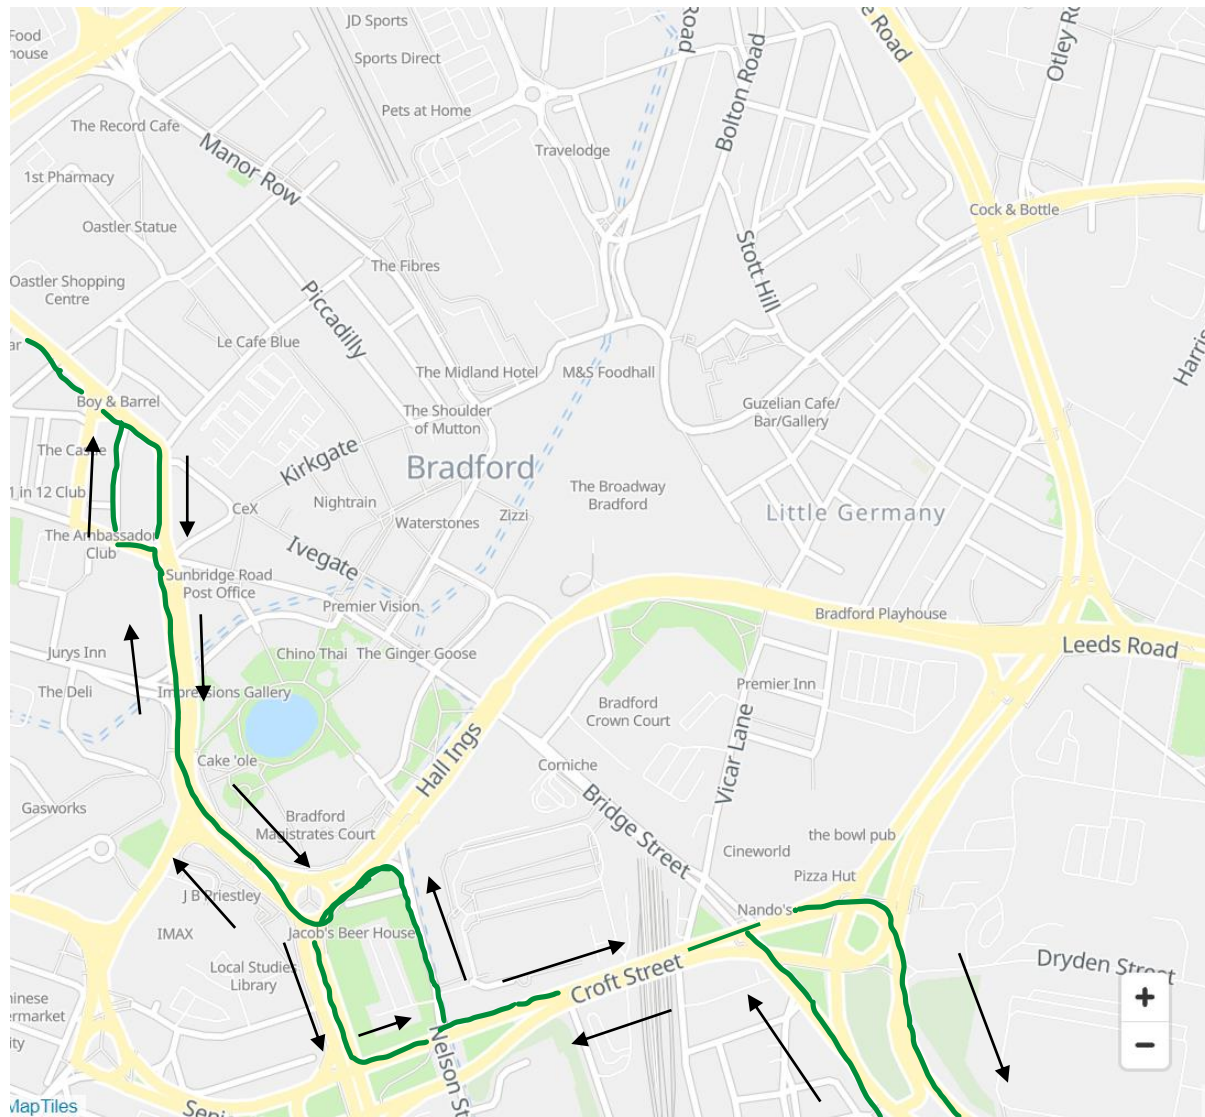

Route: 617 Holme Wood to Allerton (First)

Key	
	Direction of Travel
	New Route

Inbound (Towards Holme Wood)
High Point C, 23195
Westgate E, 23191
Goitside F, 32474
City Park B, 32475
Nelson Street N1, 15987
Dryden Street, 13806

Outbound (Towards Allerton)
Hall Lane, 22863
Nelson Street N2, 32494
City Park A, 32476
Goitside D, 32472
Westgate G, 26783
High Point A, 23192

Route: 618 Holme Wood to Allerton (First)

Key	
→	Direction of Travel
■	New Route

<u>Inbound</u> (Towards Holme Wood)
High Point C, 23195
Westgate E, 23191
Goitside F, 32474
City Park B, 32475
Nelson Street N1, 15987
Dryden Street, 13806
<u>Outbound</u> (Towards Allerton)
Hall Lane, 22863
Nelson Street N2, 32494
City Park A, 32476
Goitside D, 32472
Westgate G, 26783
High Point A, 23192

Route: 620 Bierley to Haworth Road (First)

Key	
	Direction of Travel
	New Route

<u>Inbound</u> (Towards Bierley)
High Point C, 23195
Westgate E, 23191
City Park B, 32475
Nelson Street N1, 15987
Hall Lane, 13806