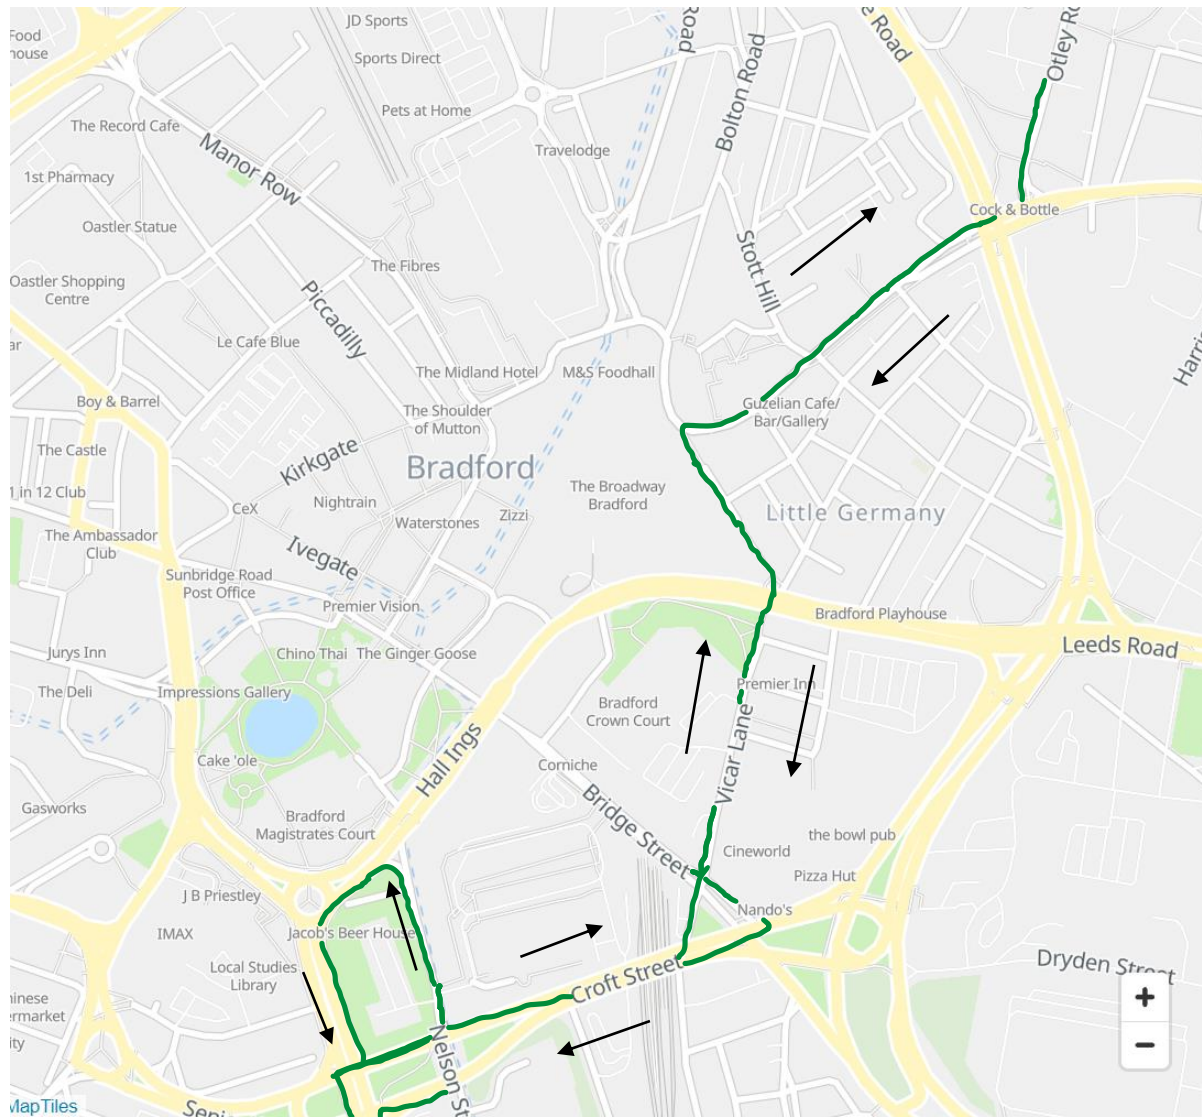

Route: 686 Brighouse to Fagley (First)

Key	
	Direction of Travel
	New Route

<u>Inbound</u> (Towards Brighouse)
Cathedral T, 23327
Little Germany V, 32484
Little Germany Y , 32487
Hall Ings H11, 17590
Caledonia Street, 14594

<u>Outbound</u> (Towards Fagley)
Caledonia Street, 24854
Little Germany Z, 32488
Little Germany U, 32483
Upper Park Gate, 13568