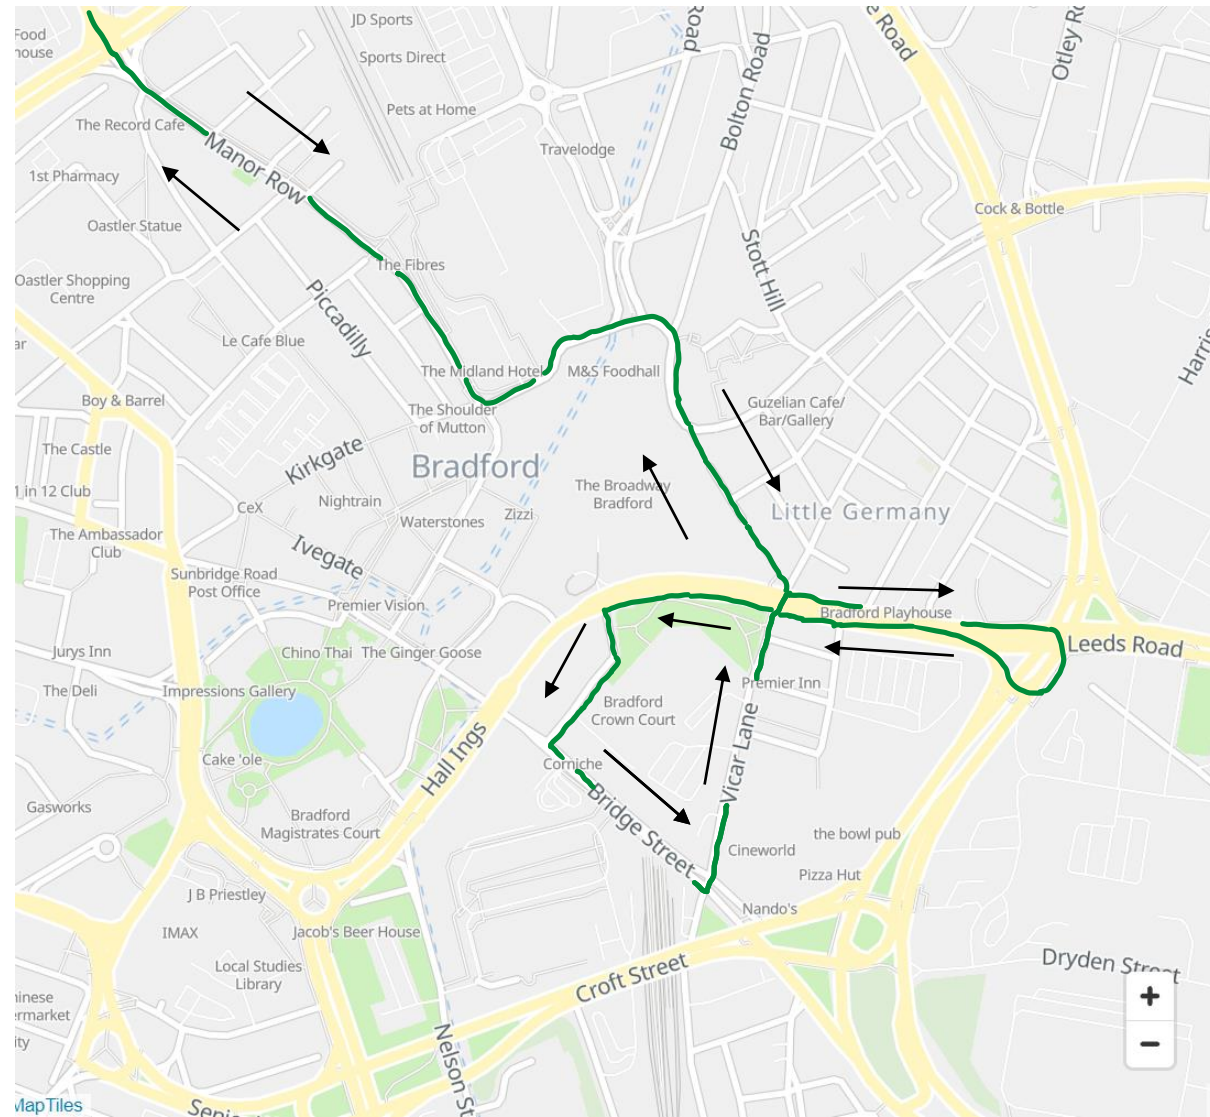

Route: 680 Bradford to Bingley (First)

Key	
	Direction of Travel
	New Route

<u>Inbound</u>
Manor Row B, 23323
Forster Square K, 32477
Cheapside M, 32480
Cathedral S, 23306
Little Germany V, 32484
Bridge Street B1, 32355

<u>Outbound</u>
Bridge Street B1, 23355
Little Germany Z, 32488
Little Germany U, 32483
Cathedral N, 32481
Cheapside L, 23311
Forster Square J, 32478
Manor Row A, 23314