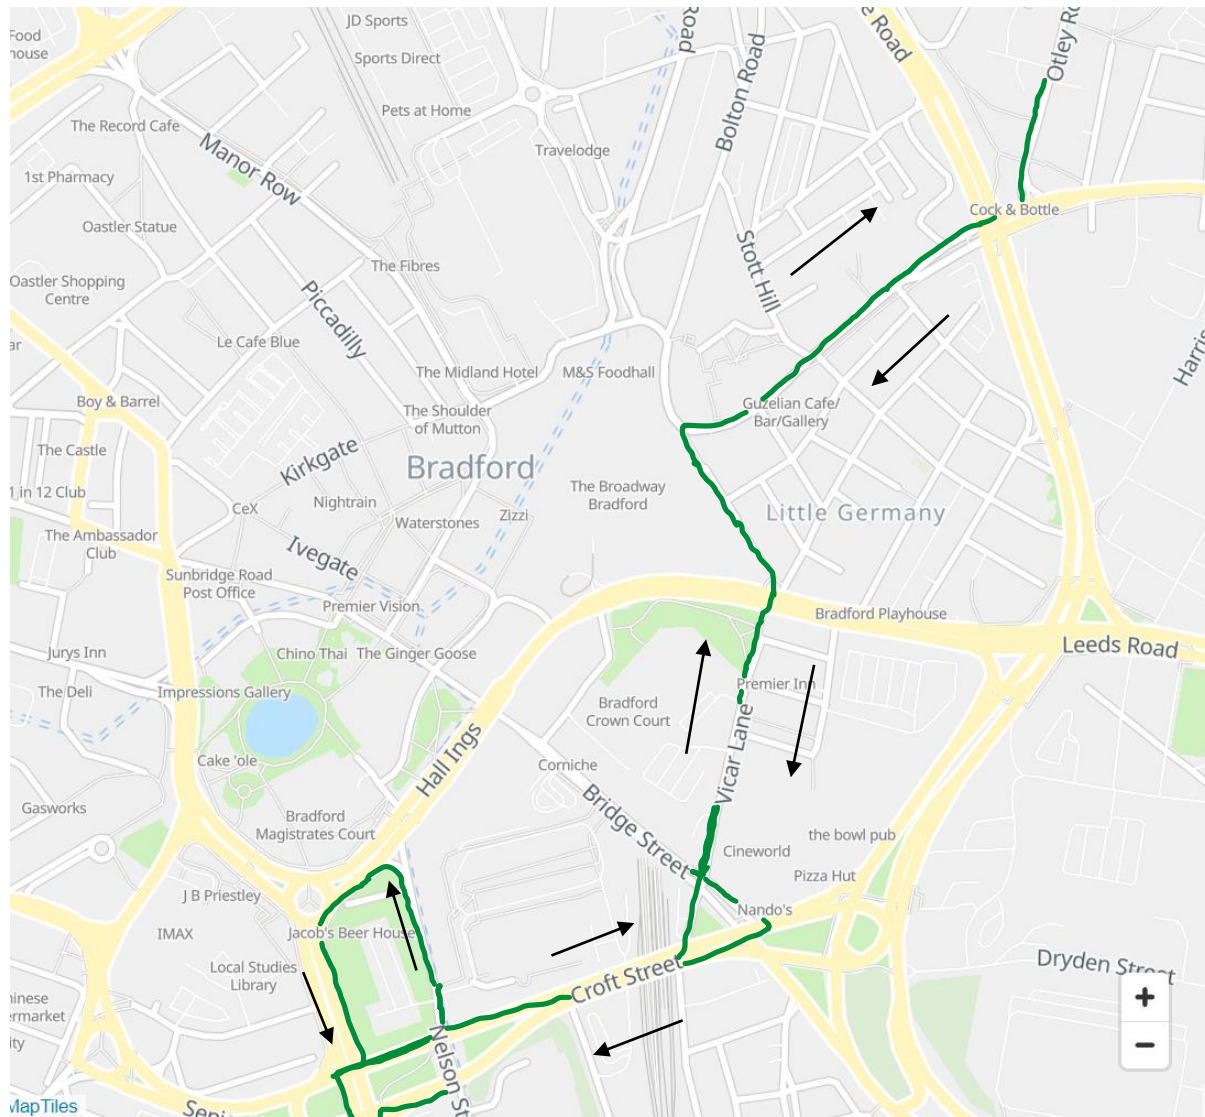

Route: 687 Scholes to Fagley (First)

Key	
	Direction of Travel
	New Route

<u>Inbound</u> (Towards Brighouse)
Cathedral T, 23327
Little Germany V, 32484
Little Germany Y, 32487
Hall Ings H11, 17590
Caledonia Street, 14594

<u>Outbound</u> (Towards Fagley)
Caledonia Street, 24854
Little Germany Z, 32488
Little Germany U, 32483
Upper Park Gate, 13568