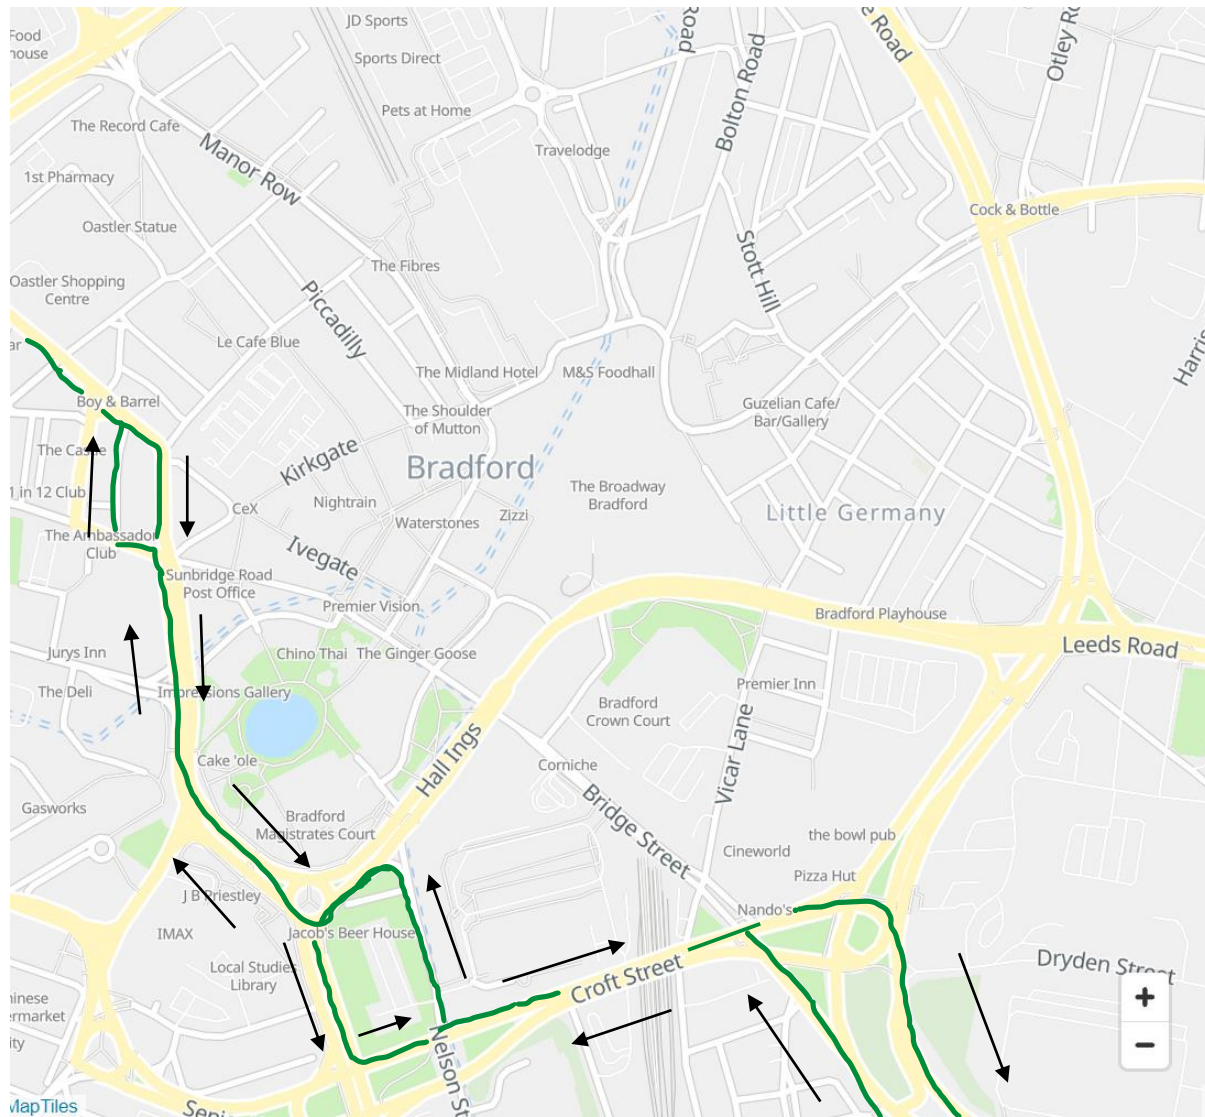

Route: 617 Holme Wood to Allerton (First)

Key	
	Direction of Travel
	New Route

Inbound (Towards Holme Wood)
High Point C, 23195
Westgate E, 23191
Goitside F, 32474
City Park B, 32475
Nelson Street N1, 15987
Dryden Street, 13806

Outbound (Towards Allerton)
Hall Lane, 22863
Nelson Street N2, 32494
City Park A, 32476
Goitside D, 32472
Westgate G, 26783
High Point A, 23192

Route: 618 Holme Wood to Allerton (First)

Key	
→	Direction of Travel
■	New Route