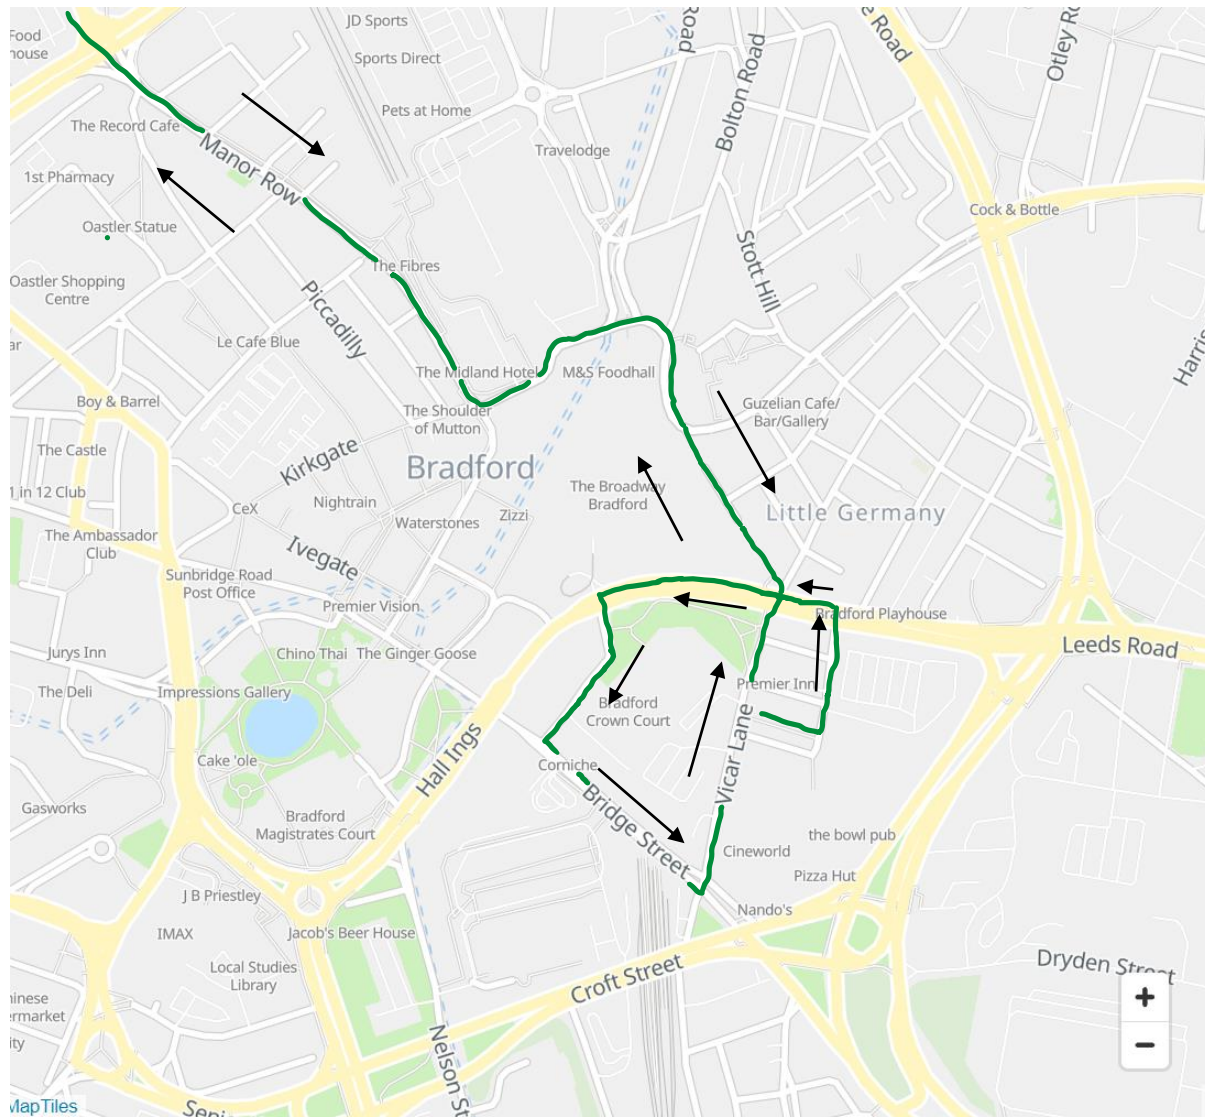

Route: 653 Bradford to Pool in Wharfedale (TLC)

Key	
	Direction of Travel
	New Route

<u>Inbound</u>
Forster Square K, 32377
Cheapside M, 32480
Cathedral S, 23306
Little Germany V, 32384
Drake Street D1, 32496

<u>Outbound</u>
Drake Street D1, 32496
Little Germany Z, 32488
Cathedral N, 32481
Cheapside L, 23311
Forster Square J, 32478