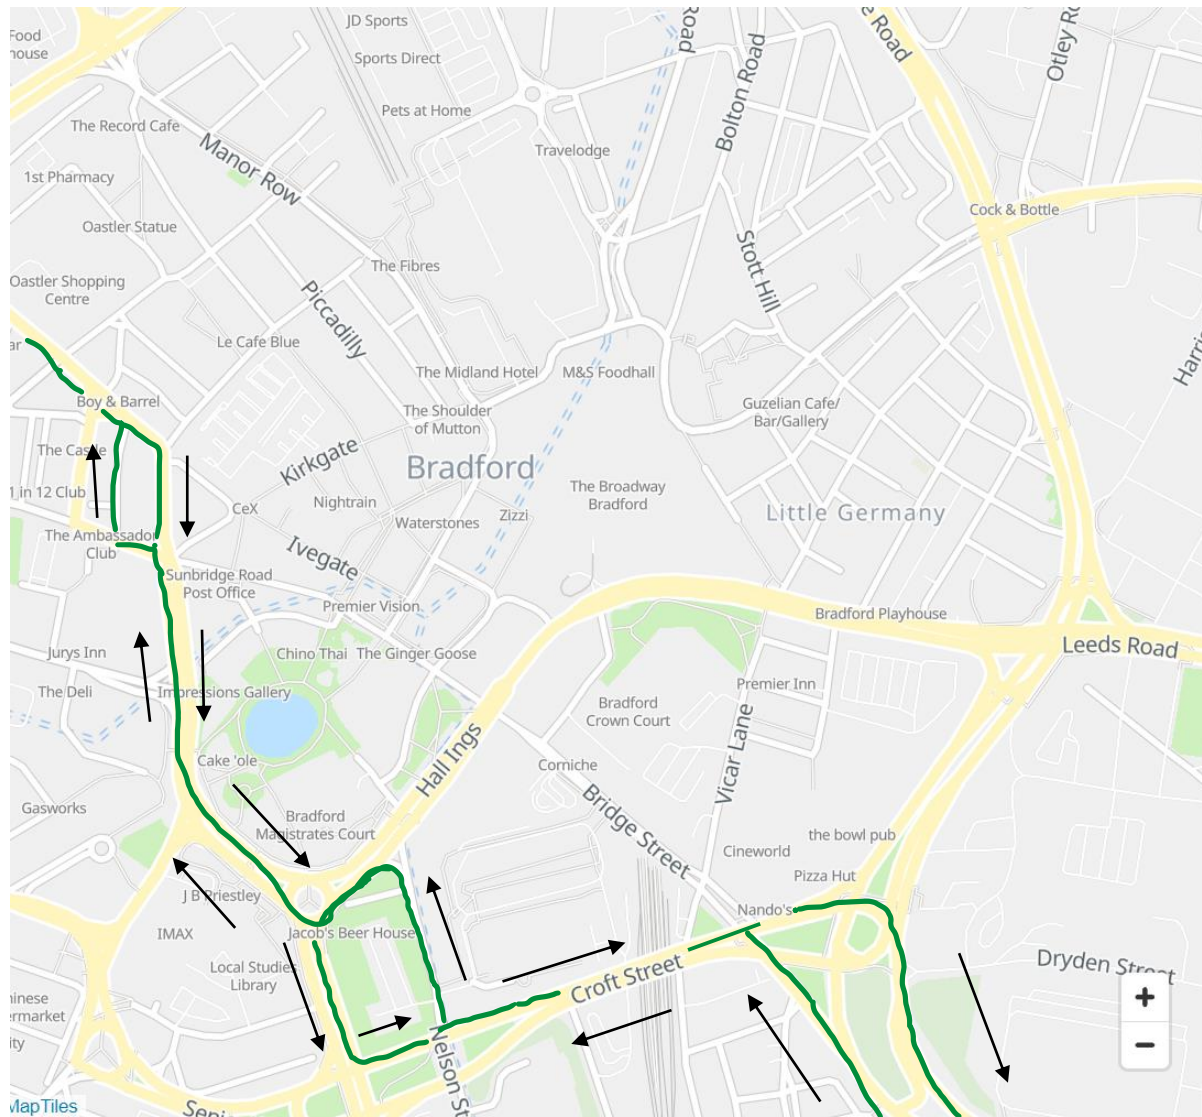

Route: 614 Shipley to Buttershaw (First)

Key	
	Direction of Travel
	New Route

<u>Inbound</u> (Towards Buttershaw)
Cathedral S, 23306
Little Germany Y, 34287
Nelson Street N2, 32494
Ashgrove, 23562

<u>Outbound</u> (Towards Shipley)
Ice Arena I, 23554
Little Germany Z, 32488
Little Germany U, 32483
Cathedral Q, 23302

Route: 616 Bradford to Allerton Bingley and Eldwick (First)

Key	
→	Direction of Travel
■	New Route

<u>Inbound</u>
City Park G, 23177
Nelson Street N1, 15987

<u>Outbound</u>
Nelson Street N1, 15987
City Park A, 32476
City Park C, 23178

Route: 617 Holme Wood to Allerton (First)

Key	
	Direction of Travel
	New Route

Inbound (Towards Holme Wood)
High Point C, 23195
Westgate E, 23191
Goitside F, 32474
City Park B, 32475
Nelson Street N1, 15987
Dryden Street, 13806