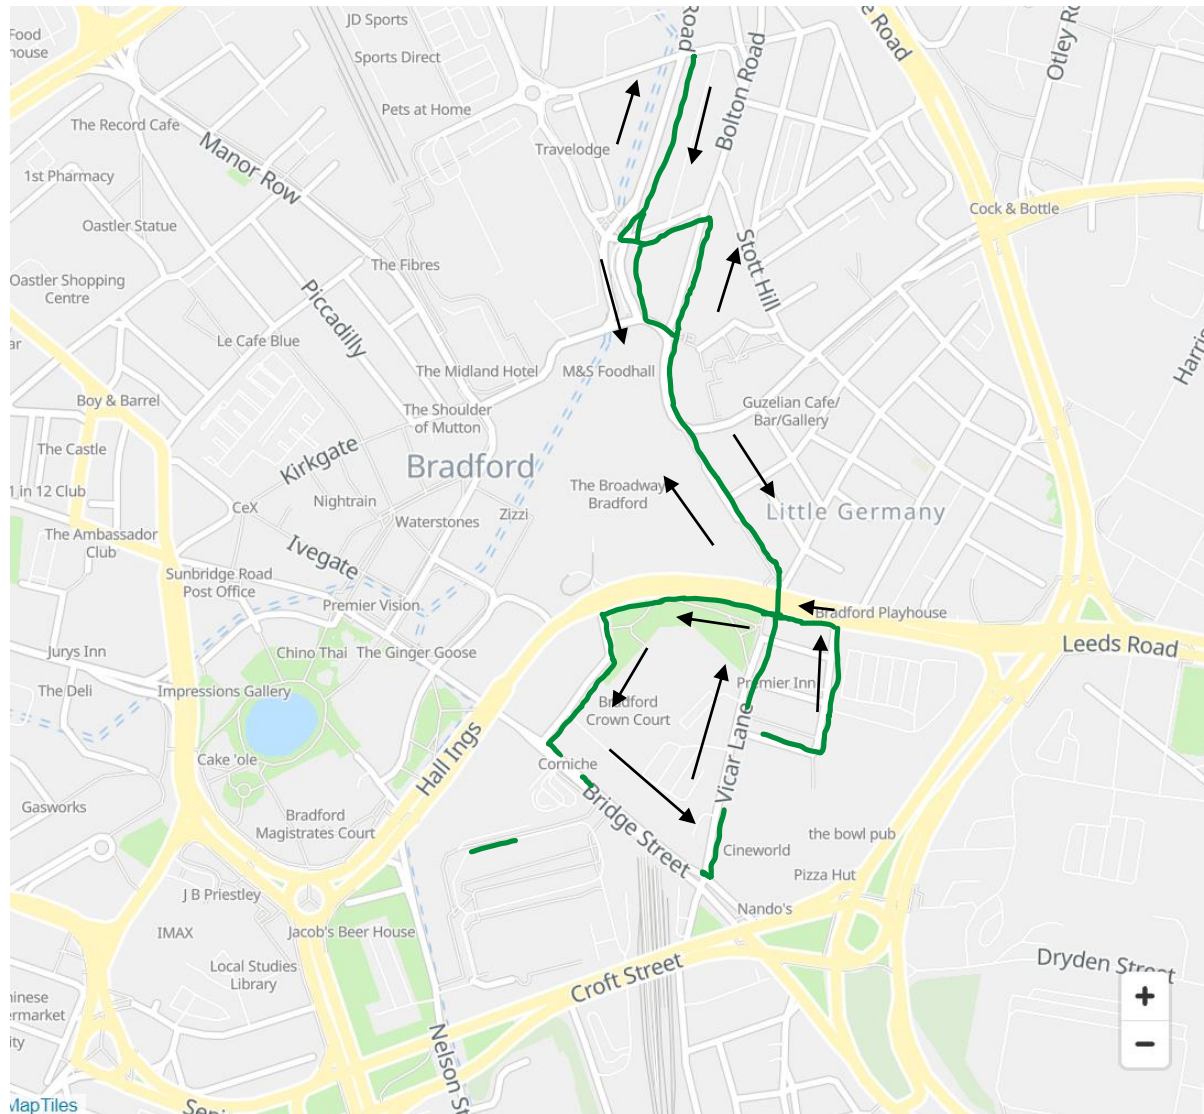

Route: 656 Bradford to Lucy Hall Drive (TLC)

Key

→ Direction of Travel

■ New Route

<u>Inbound</u>
Cathedral S, 23306
Little Germany V, 34284
Drake Street D1, 32496

<u>Outbound</u>
Drake Street D1, 32496
Little Germany Z, 32488
Cathedral N, 32481