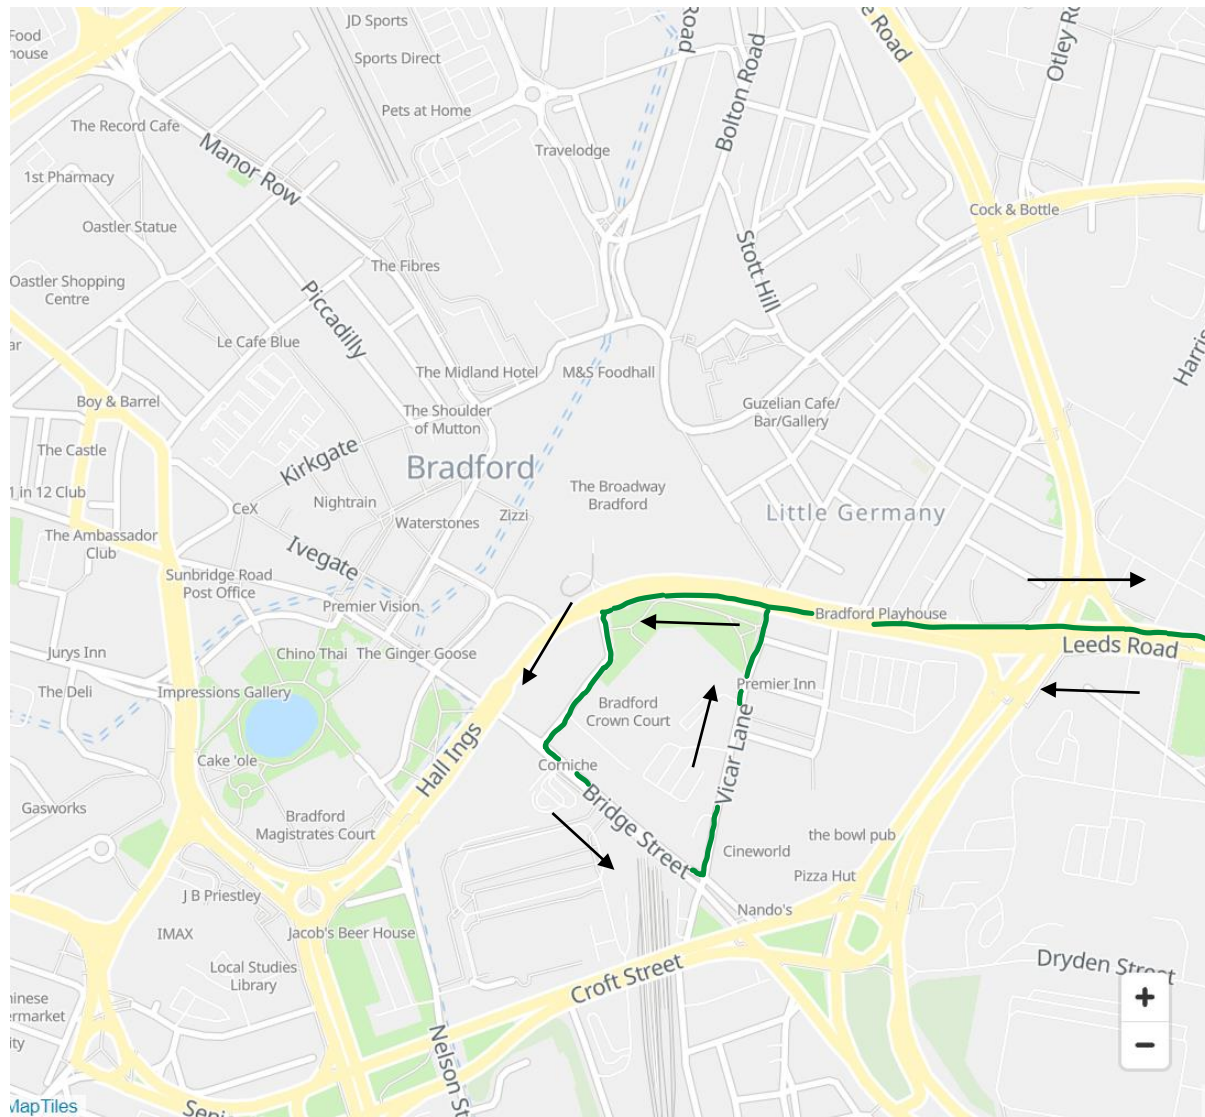

Key	
	Direction of Travel
	New Route

<u>Inbound</u>
Hall Lane, 22863
Nelson Street N1, 15987

<u>Outbound</u>
Nelson Street N1, 15987
Hall Lane, 13806

Route: 606 Bradford to Euroway Industrial Estate (TLC)

Key	
	Direction of Travel
	New Route

<u>Inbound</u>
East Parade, 23337
Bridge Street B1, 32355

<u>Outbound</u>
Bridge Street B1, 32355

Route: 612 Bradford to Shipley Thackley Corner (First)

Key	
	Direction of Travel
	New Route