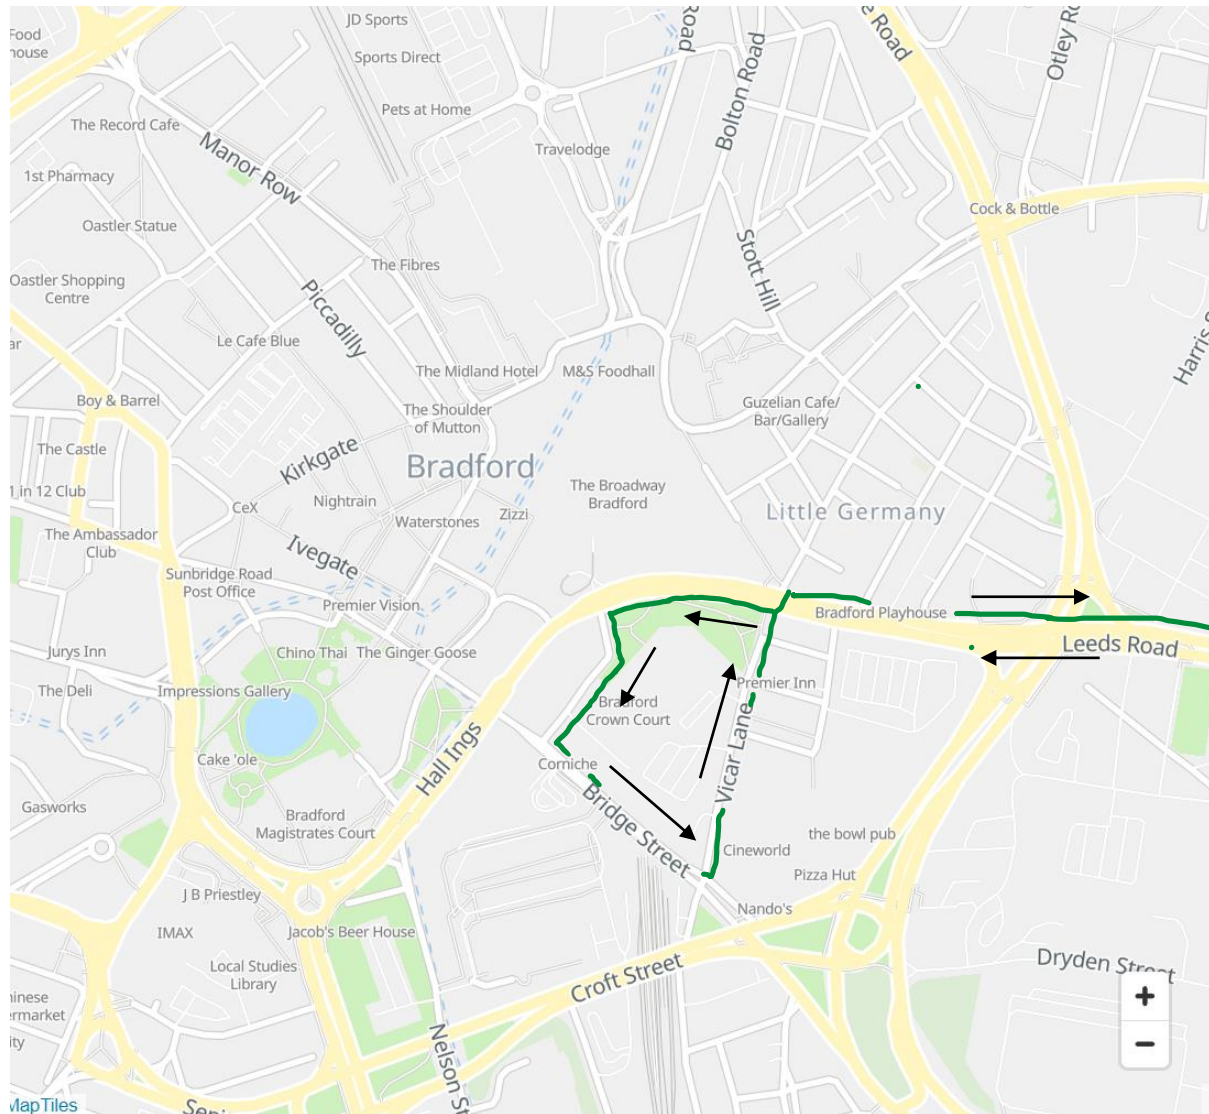

Bradford City Centre Route Maps

Switch-over 14th April 2024

New Bradford City Centre Map from the 14th of April

Route: X11 Bradford to Leeds (First)

Route Example

Direction of Travel

Key

- Direction of Travel
- New Route

Inbound

Cathedral T, 23327
Little Germany V, 32484
Bridge Street B1, 32355

Outbound

Bridge Street B1, 32355
Little Germany U, 32483
Upper Park Gate, 13568

Route: 67 Bradford to Keighley (The Keighley Bus Company)

Key	
	Direction of Travel
	New Route

<u>Inbound</u>
City Park B, 32475
Nelson Street N2, 32494
<u>Outbound</u>
Nelson Street N2, 32494
City Park A, 32476

Route: 72 Leads to Bradford (First)

Key

→ Direction of Travel

■ New Route

Inbound

Bridge Street B1, 32355

Outbound

Bridge Street B1, 32355

Little Germany Z, 32488

Route: 256 Bradford to Brighouse (TLC)

Key	
→	Direction of Travel
■	New Route