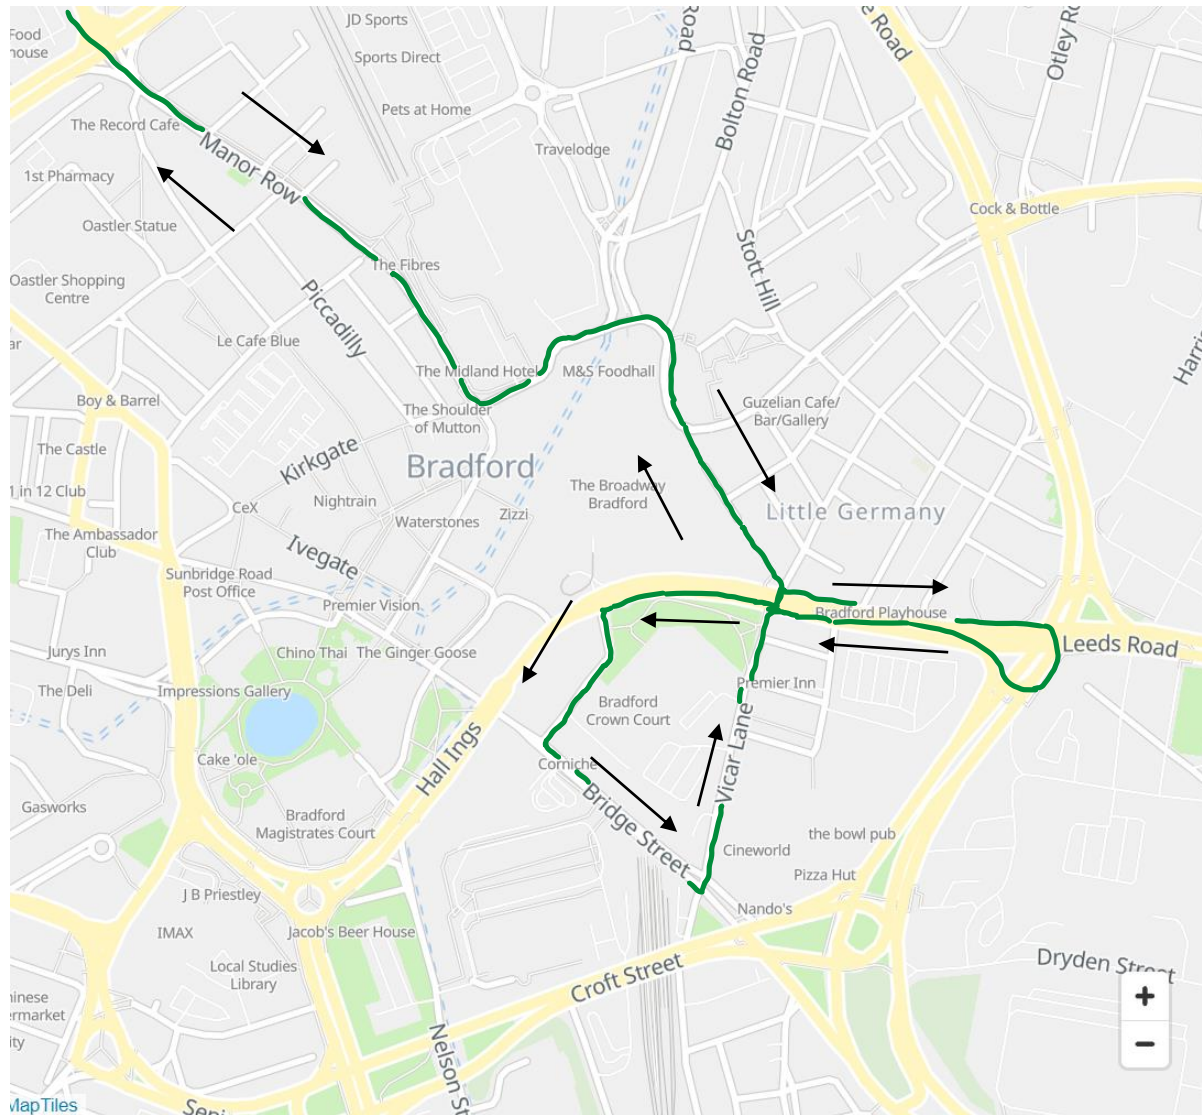

Route: 622 Bradford to Bingley (First)

Key	
	Direction of Travel
	New Route

<u>Inbound</u>
Manor Row B, 23323
Forster Square K, 32377
Cheapside M, 32480
Cathedral S, 23306
Little Germany V, 32384
Bridge Street B1, 32355

<u>Outbound</u>
Bridge Street B1, 32355
Little Germany Z, 32488
Little Germany U, 32483
Cathedral N, 32481
Cheapside L, 23311
Forster Square J, 32478
Manor Row A, 23314