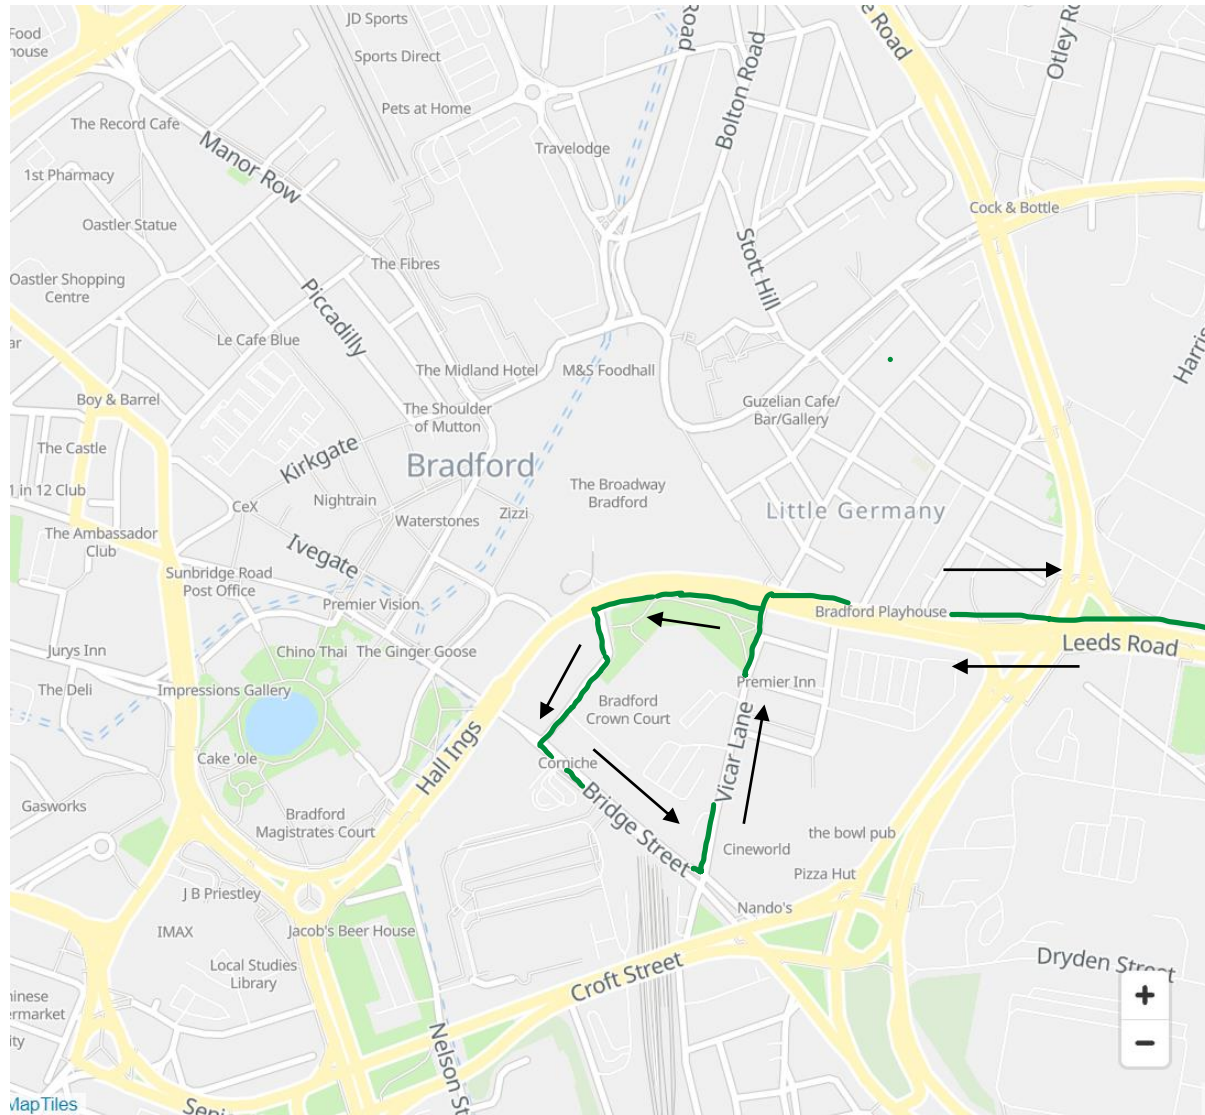

Route: X6 Bradford to Leeds

(First)

Key	
	Direction of Travel
	New Route

<u>Inbound</u>
Bridge Street B1, 32355

<u>Outbound</u>
Bridge Street B1, 32355
Little Germany Z, 32488