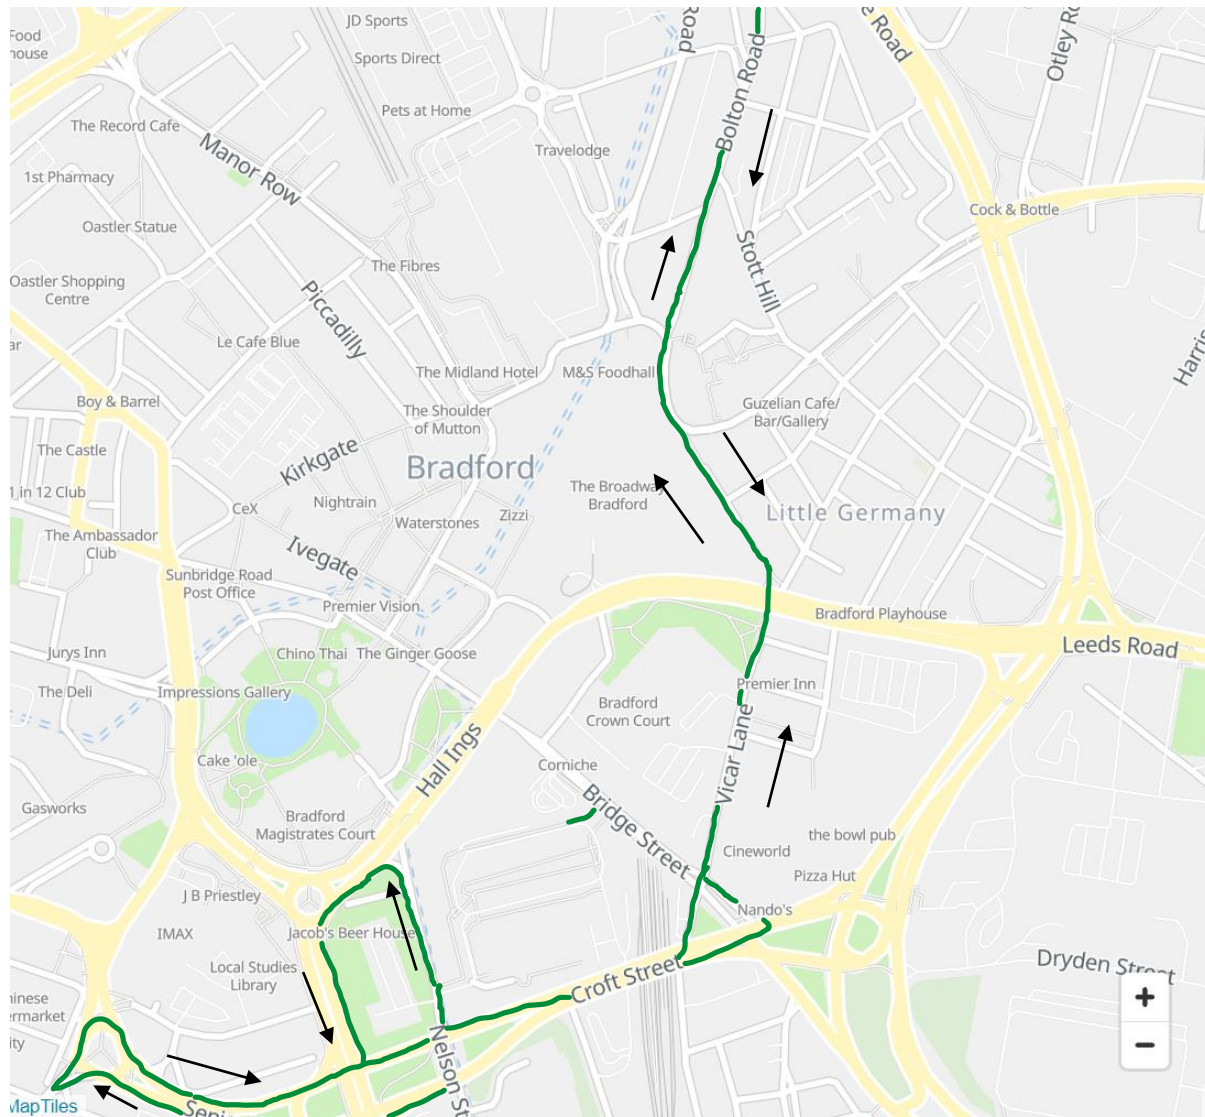

Route: 640 Buttershaw to Five Lane Ends (First)

Key	
	Direction of Travel
	New Route

<u>Inbound</u> (Towards Buttershaw)
Cathedral R, 23303
Little Germany V, 32484
Little Germany Y, 32487
Hall Ings H11, 17590
Senior Way T, 32493
Ann Place, 23349

<u>Outbound</u> (Towards Five Lane Ends)
Sawrey Place, 23348
Little Germany Z, 32488
Little Germany U, 32483
Cathedral Q, 23302