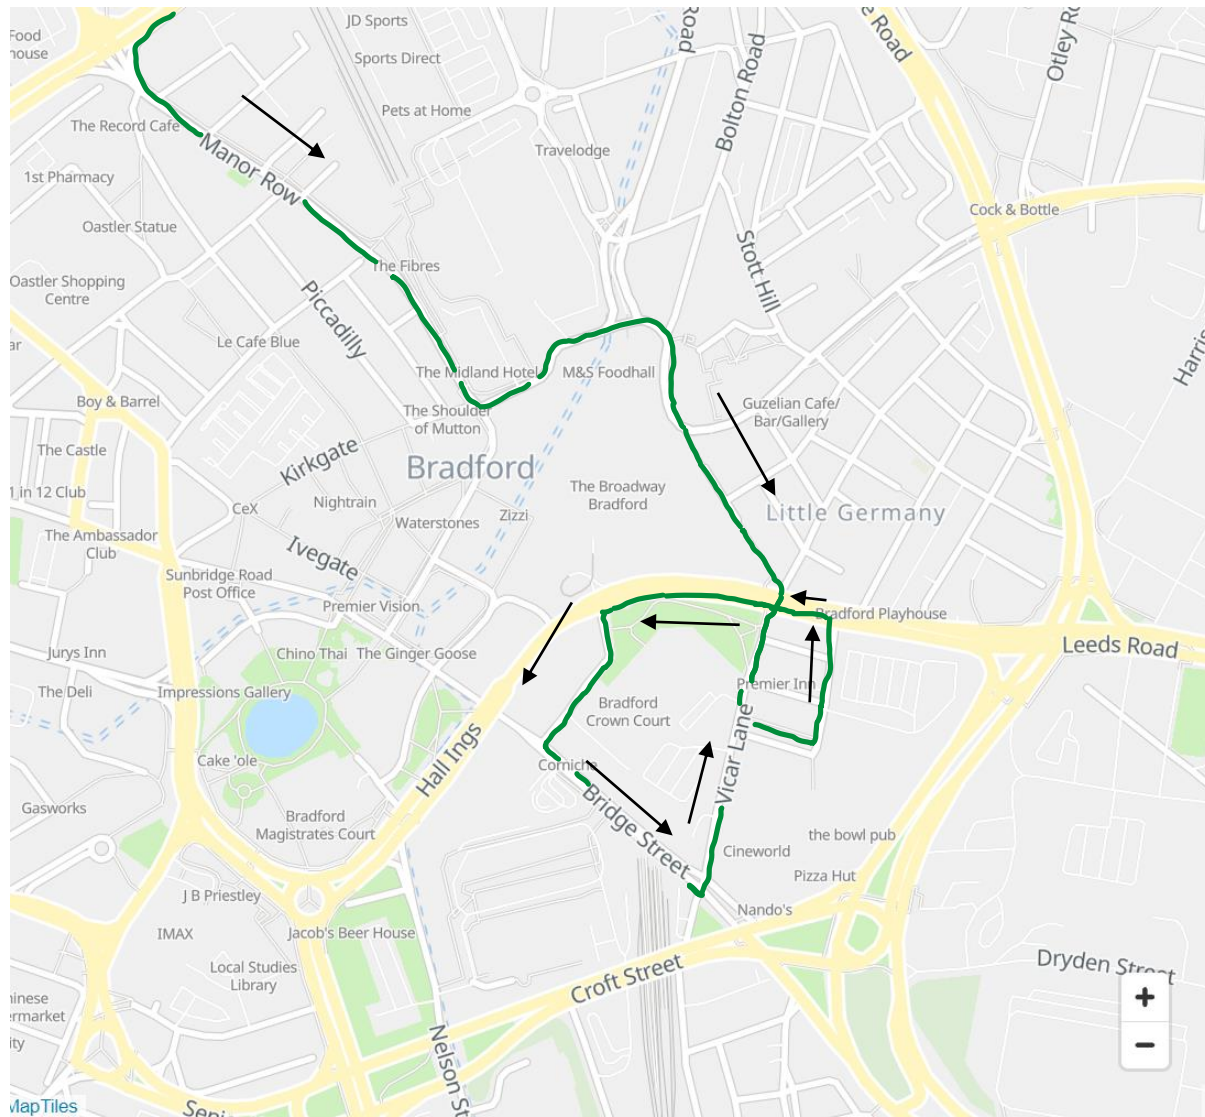

Route: 633 Bradford to Shipley Glen (TLC)

Key	
	Direction of Travel
	New Route

<u>Inbound</u>	
Manor Row B, 23323	
Forster Square K, 32477	
Cheapside M, 32480	
Cathedral S, 23306	
Bridge Street B1, 32355	
<u>Outbound</u>	
Bridge Street B1, 32355	
Little Germany Z, 32488	
Little Germany U, 32483	
Cheapside L, 23311	
Forster Square J, 32478	
Manor Row A, 23314	31