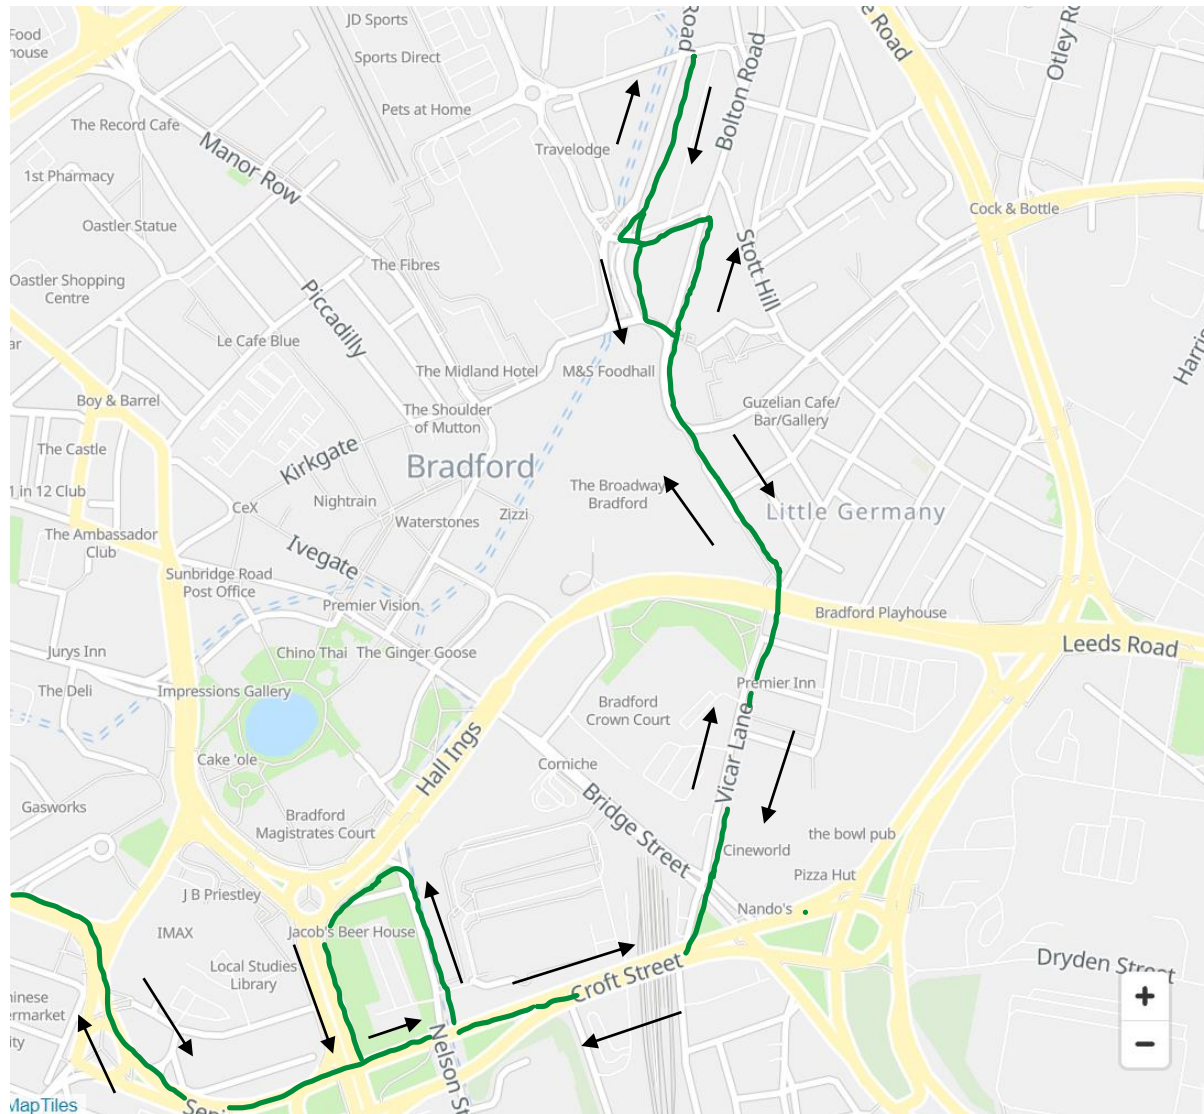

Key	
	Direction of Travel
	New Route

<u>Inbound</u>
East Parade, 23337
Bridge Street B1, 32355

<u>Outbound</u>
Bridge Street B1, 32355

Route: 612 Bradford to Shipley Thackley Corner (First)

Key	
	Direction of Travel
	New Route

<u>Inbound</u>
Cathedral P, 23199
Cathedral S, 23306
Little Germany V, 32484
Bridge Street B1, 23255

<u>Outbound</u>
Little Germany Z, 32488
Little Germany U, 32483
Cathedral Q, 23302

Route: 613 Shipley to Buttershaw (First)

Key	
	Direction of Travel
	New Route

<u>Inbound</u> (Towards Buttershaw)
Cathedral S, 23306
Little Germany Y, 34287
Nelson Street N2, 32494
Ashgrove, 23562

<u>Outbound</u> (Towards Shipley)
Ice Arena I, 23554
Little Germany Z, 32488
Little Germany U, 32483
Cathedral Q, 23302