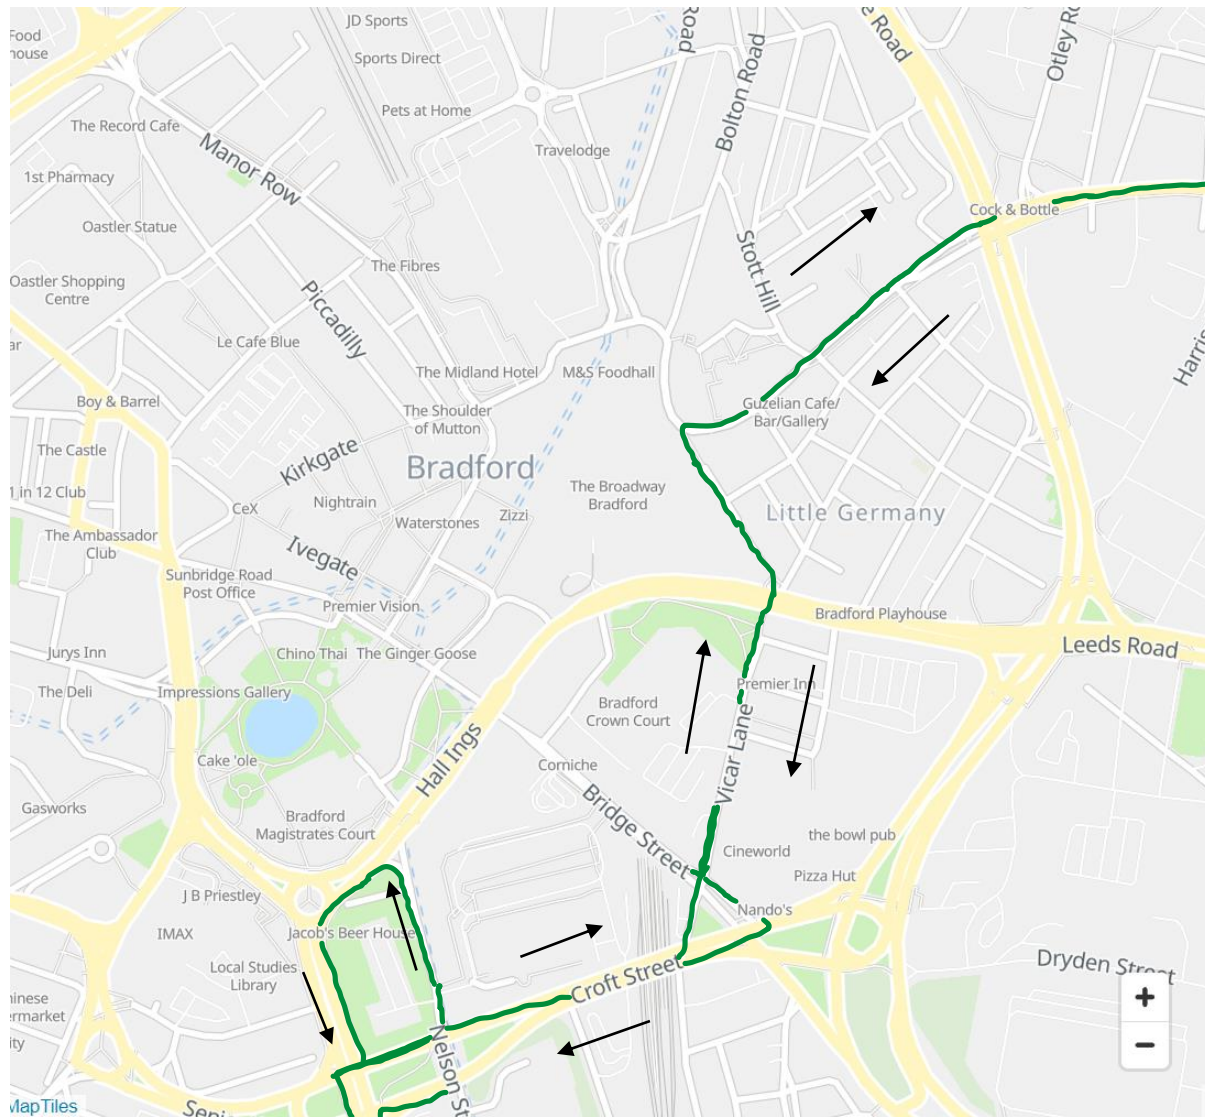

Route: 645 Buttershaw to Greengates (First)

Key	
	Direction of Travel
	New Route

<u>Inbound</u> (Towards Buttershaw)
Cathedral T, 23327
Little Germany V, 32484
Little Germany Y , 32487
Hall Ings H11, 17590
Caledonia Street, 14594

<u>Outbound</u> (Greengates)
Caledonia Street, 14854
Little Germany Z, 3288
Little Germany U, 32483
Upper Park Gate, 13568