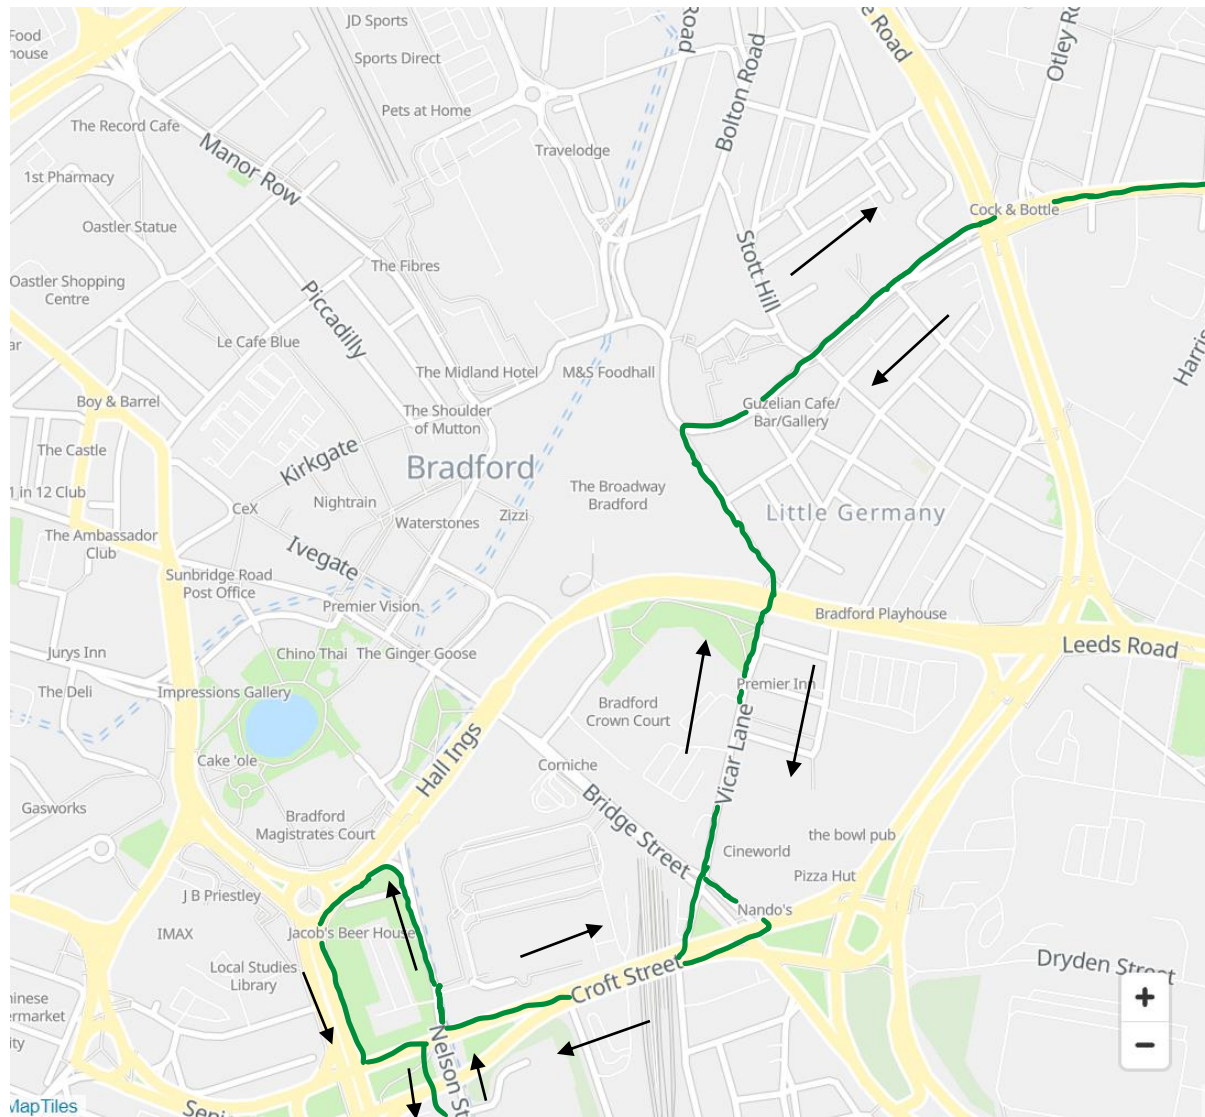

<u>Outbound</u>
Bridge Street B1, 32355
Little Germany U, 32483
Cathedral N, 32481
Cheapside L, 23311
Forster Square J, 32478
Manor Row A, 23314

Route: 671 Thorpe Edge to West Bowling (First)

Key	
	Direction of Travel
	New Route