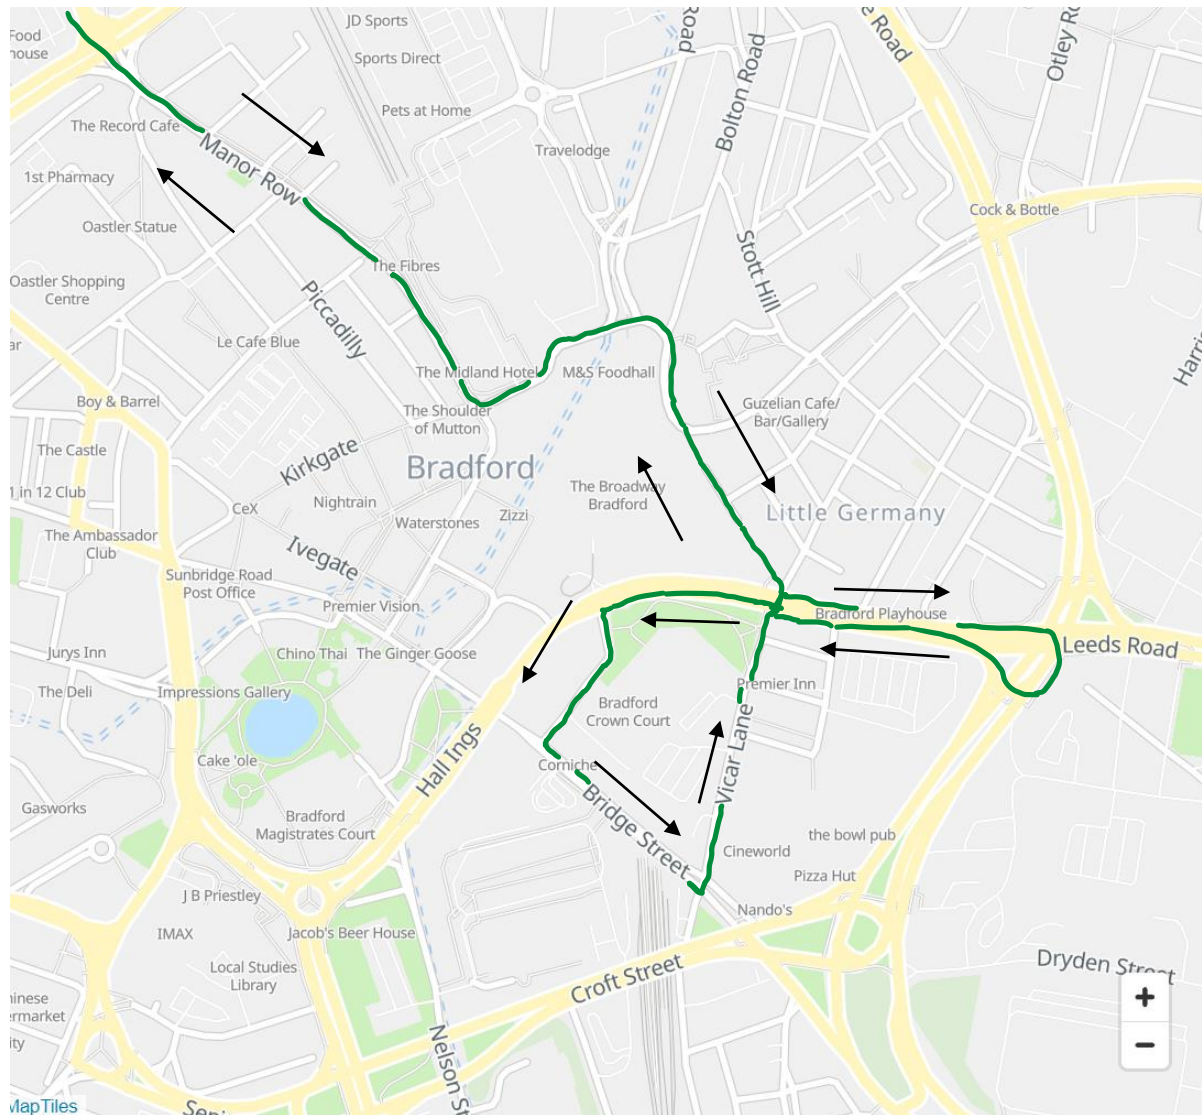

Route: 622 Bradford to Bingley (First)

Key	
	Direction of Travel
	New Route

<u>Inbound</u>
Manor Row B, 23323
Forster Square K, 32377
Cheapside M, 32480
Cathedral S, 23306
Little Germany V, 32384
Bridge Street B1, 32355

<u>Outbound</u>
Bridge Street B1, 32355
Little Germany Z, 32488
Little Germany U, 32483
Cathedral N, 32481
Cheapside L, 23311
Forster Square J, 32478
Manor Row A, 23314

Route: 626 Bradford to Baildon (First)

Key	
	Direction of Travel
	New Route

<u>Inbound</u>
Manor Row B, 23323
Forster Square K, 32377
Cheapside M, 32480
Cathedral S, 23306
Little Germany V, 32384
Bridge Street B1, 32355

<u>Outbound</u>
Bridge Street B1, 32355
Little Germany Z, 32488
Little Germany U, 32483
Cathedral N, 32481
Cheapside L, 23311
Forster Square J, 32478
Manor Row A, 23314