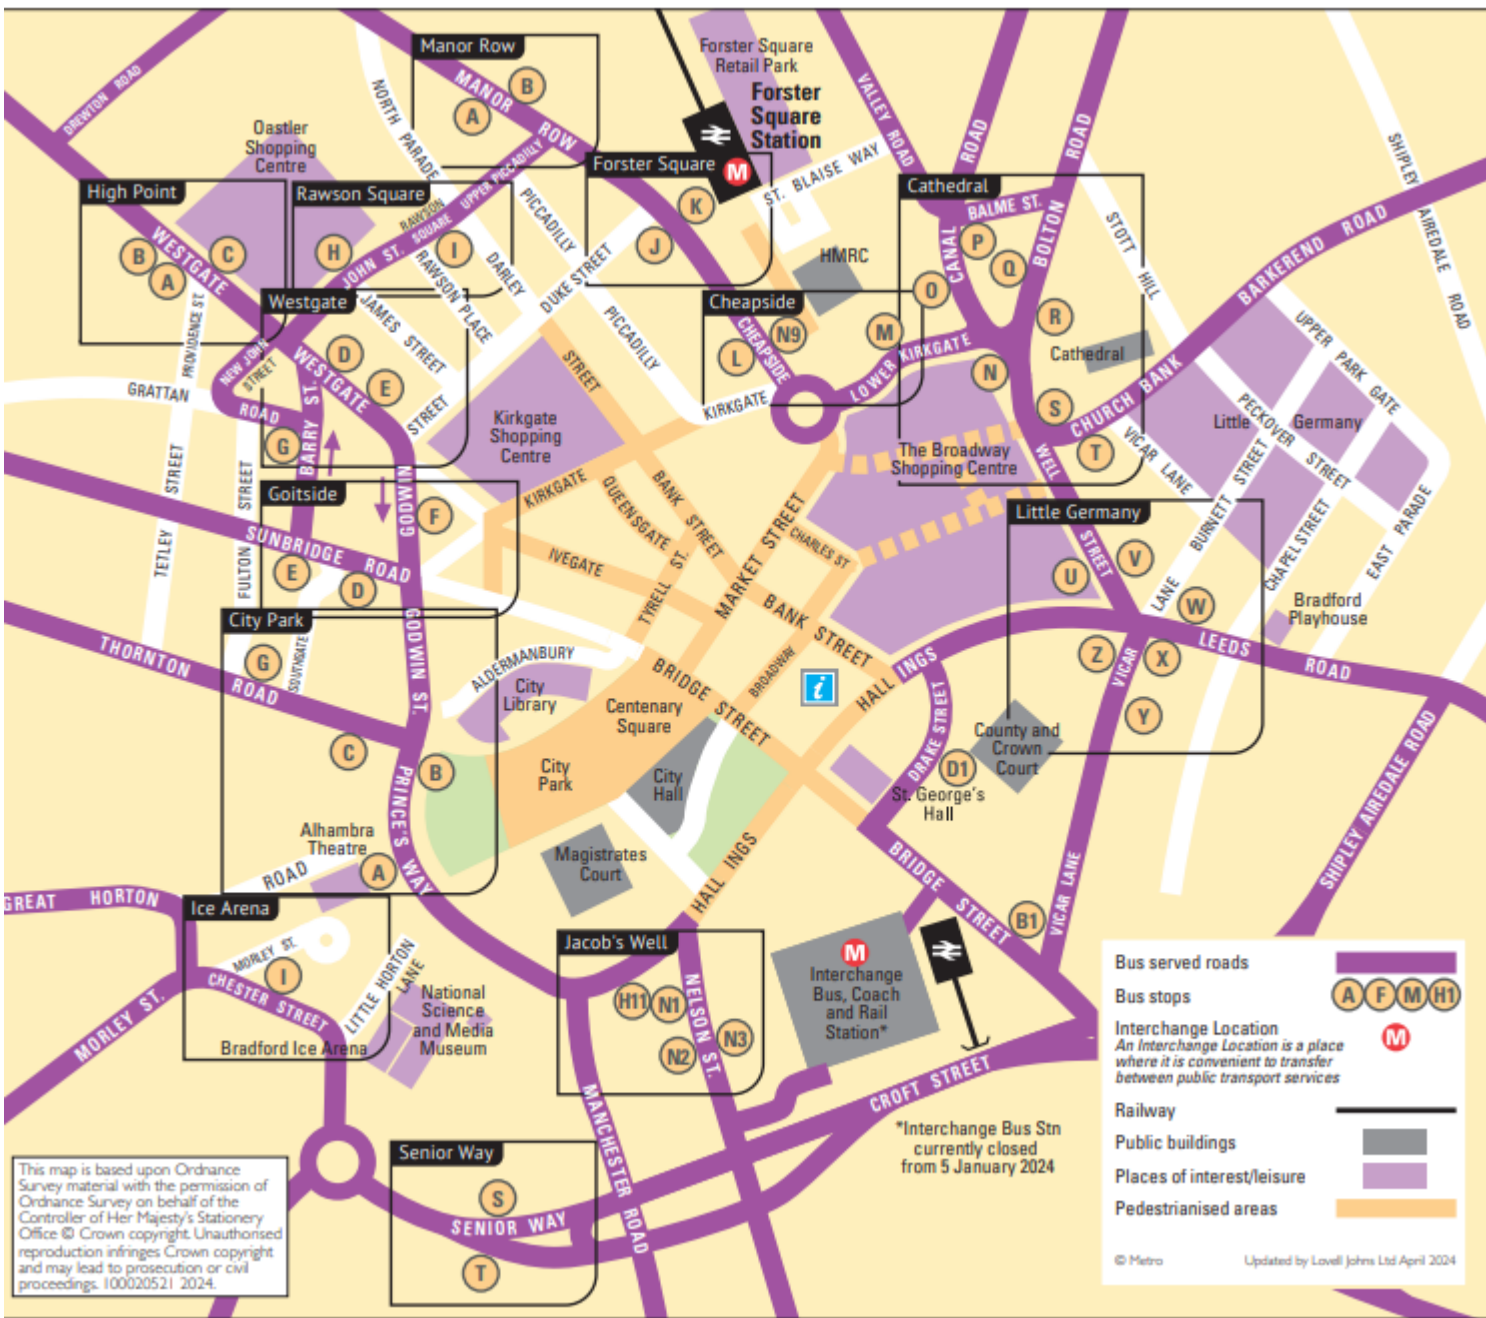

Bradford City Centre Route Maps

Switch-over 14th April 2024

New Bradford City Centre Map from the 14th of April

Route: X11 Bradford to Leeds (First)

Route Example

Direction of Travel

Key

- Direction of Travel
- New Route