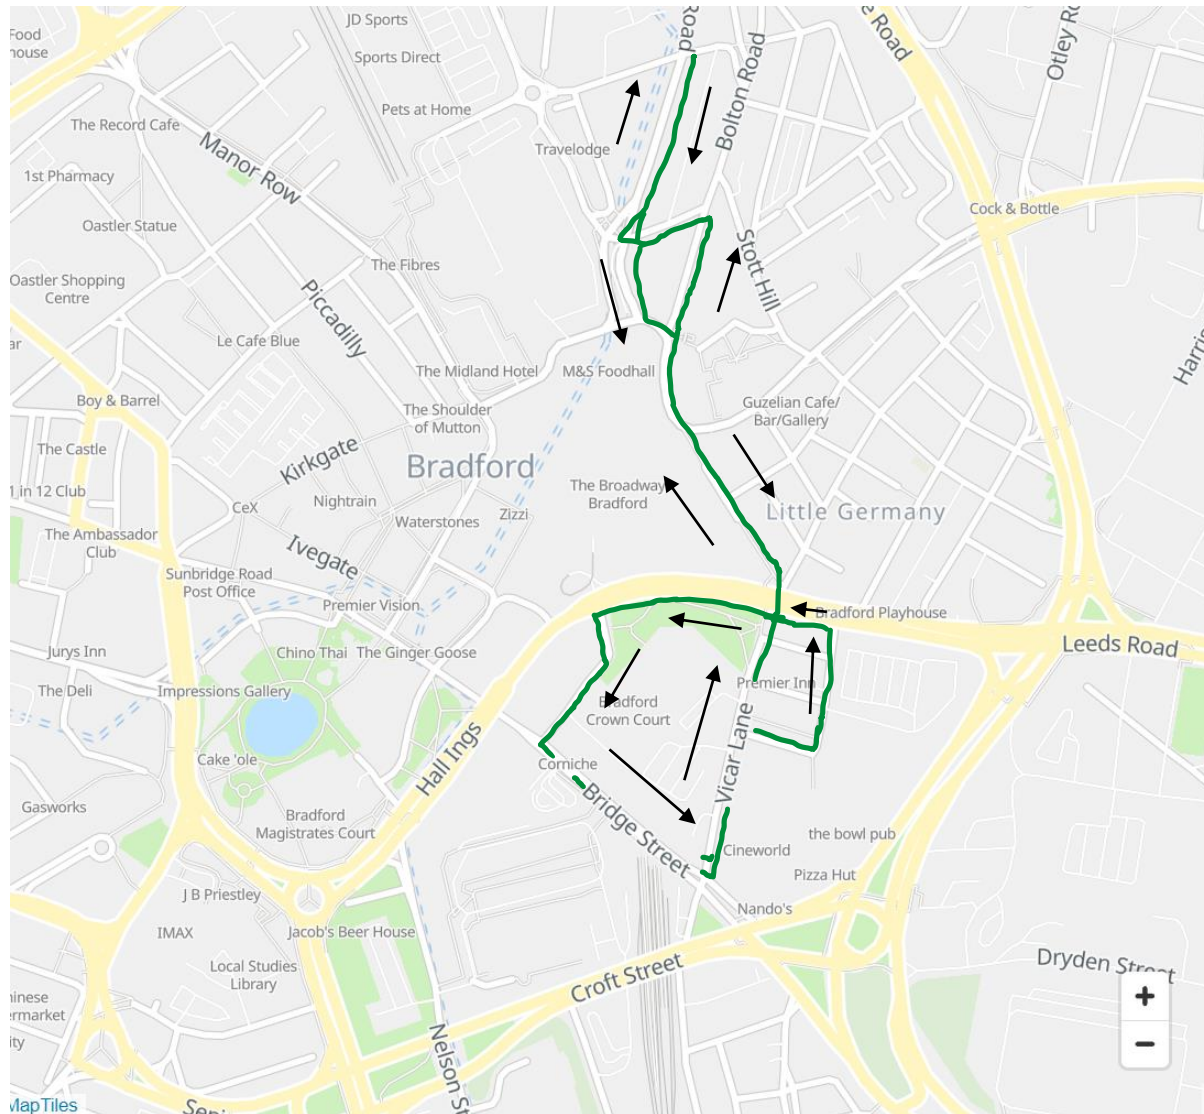

Key

→ Direction of Travel

■ New Route

<u>Inbound</u>
Cathedral S, 23199
Little Germany V, 34284
Drake Street D1, 32496

<u>Outbound</u>
Drake Street D1, 32496
Little Germany U, 32483
Cathedral N, 32481 or Cathedral Q, 23302