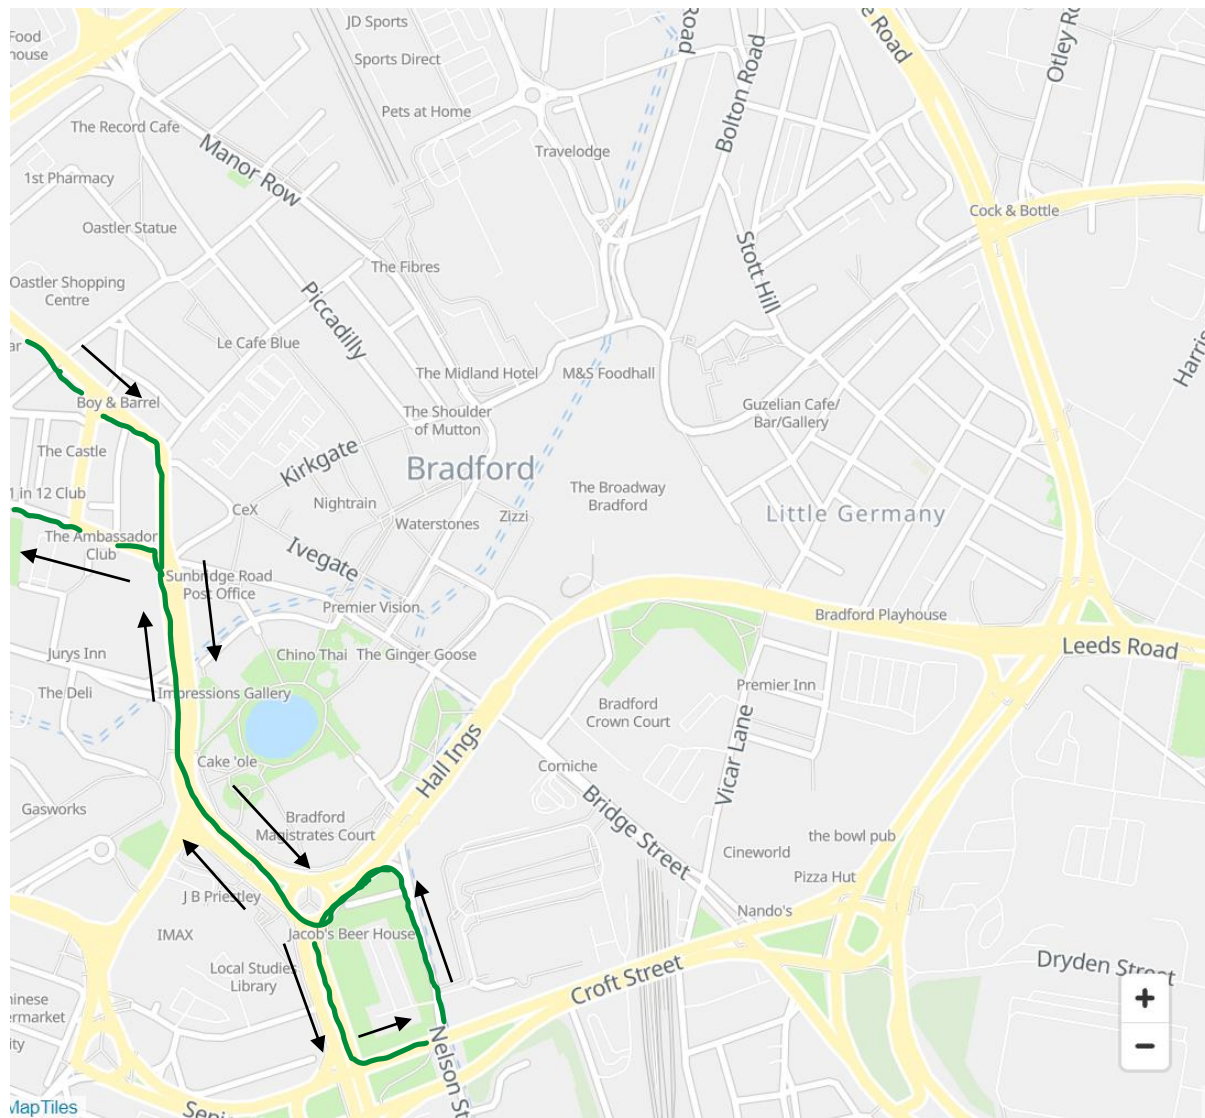

Bradford City Centre Route Maps

Switch-over 14th April 2024

New Bradford City Centre Map from the 14th of April

Route: X11 Bradford to Leeds (First)

Route Example

Direction of Travel

Key

- Direction of Travel
- New Route

Key	
	Direction of Travel
	New Route

<u>Inbound</u>
City Park B, 32475
Nelson Street N2, 32494
<u>Outbound</u>
Nelson Street N2, 32494
City Park A, 32476

Route: 72 Leads to Bradford (First)

Key

→ Direction of Travel

■ New Route

Inbound

Bridge Street B1, 32355

Outbound

Bridge Street B1, 32355

Little Germany Z, 32488

Route: 256 Bradford to Brighouse (TLC)

Key	
→	Direction of Travel
■	New Route