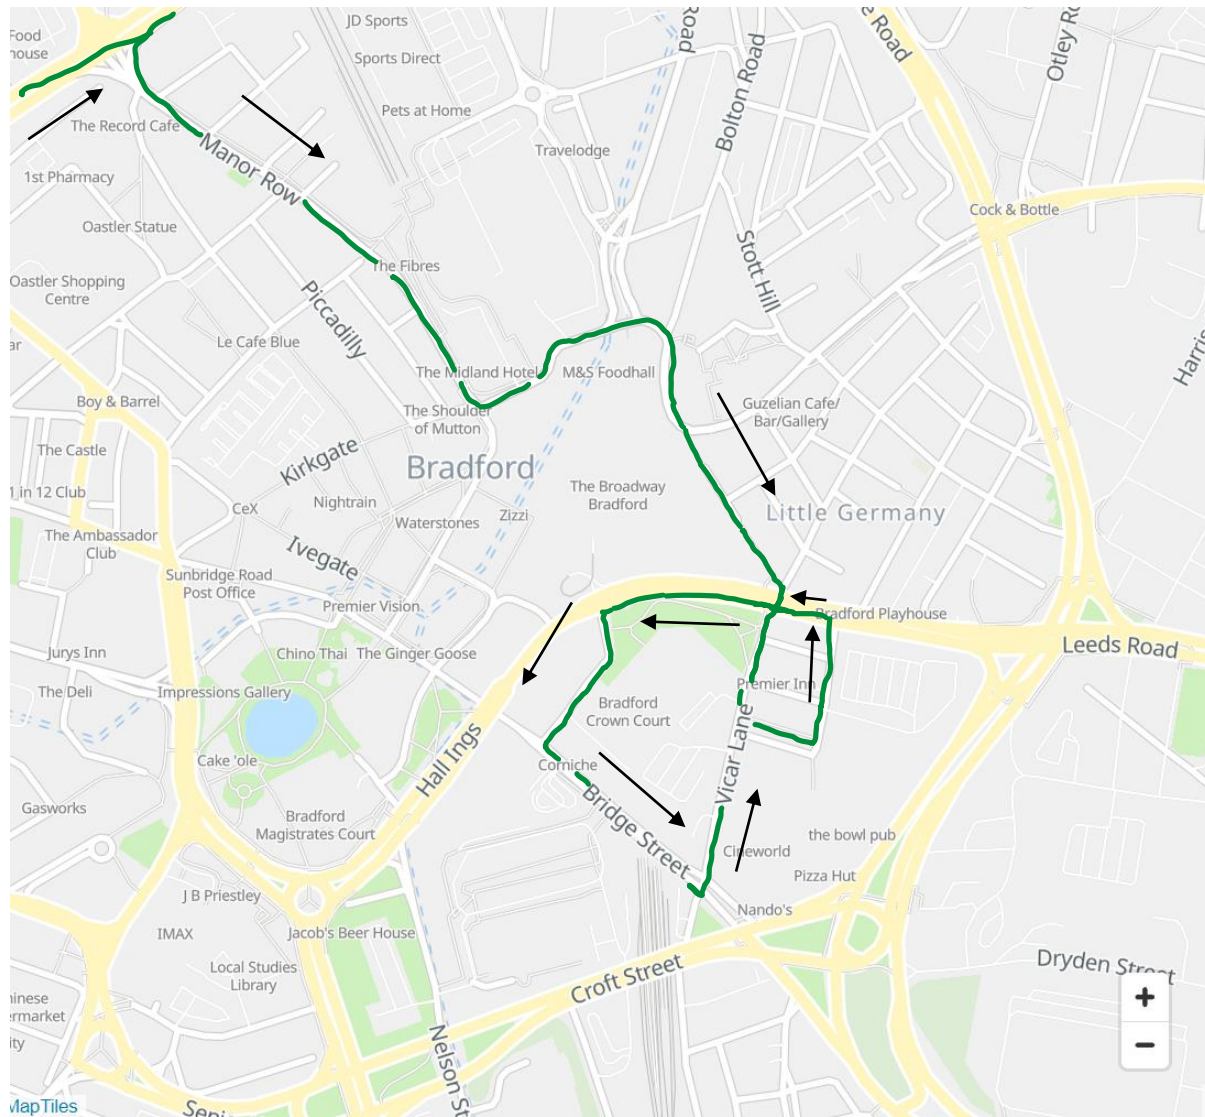

Route: 634 Bradford to Baildon Lucy Hall Drive (TLC)

Key

→ Direction of Travel

■ New Route

Inbound
Forster Square K, 32477
Cheapside M, 32480
Cathedral S, 23306
Drake Street D1, 32496

Outbound
Drake Street D1, 32496
Little Germany Z, 32488
Cathedral N, 32481
Cheapside L, 23311