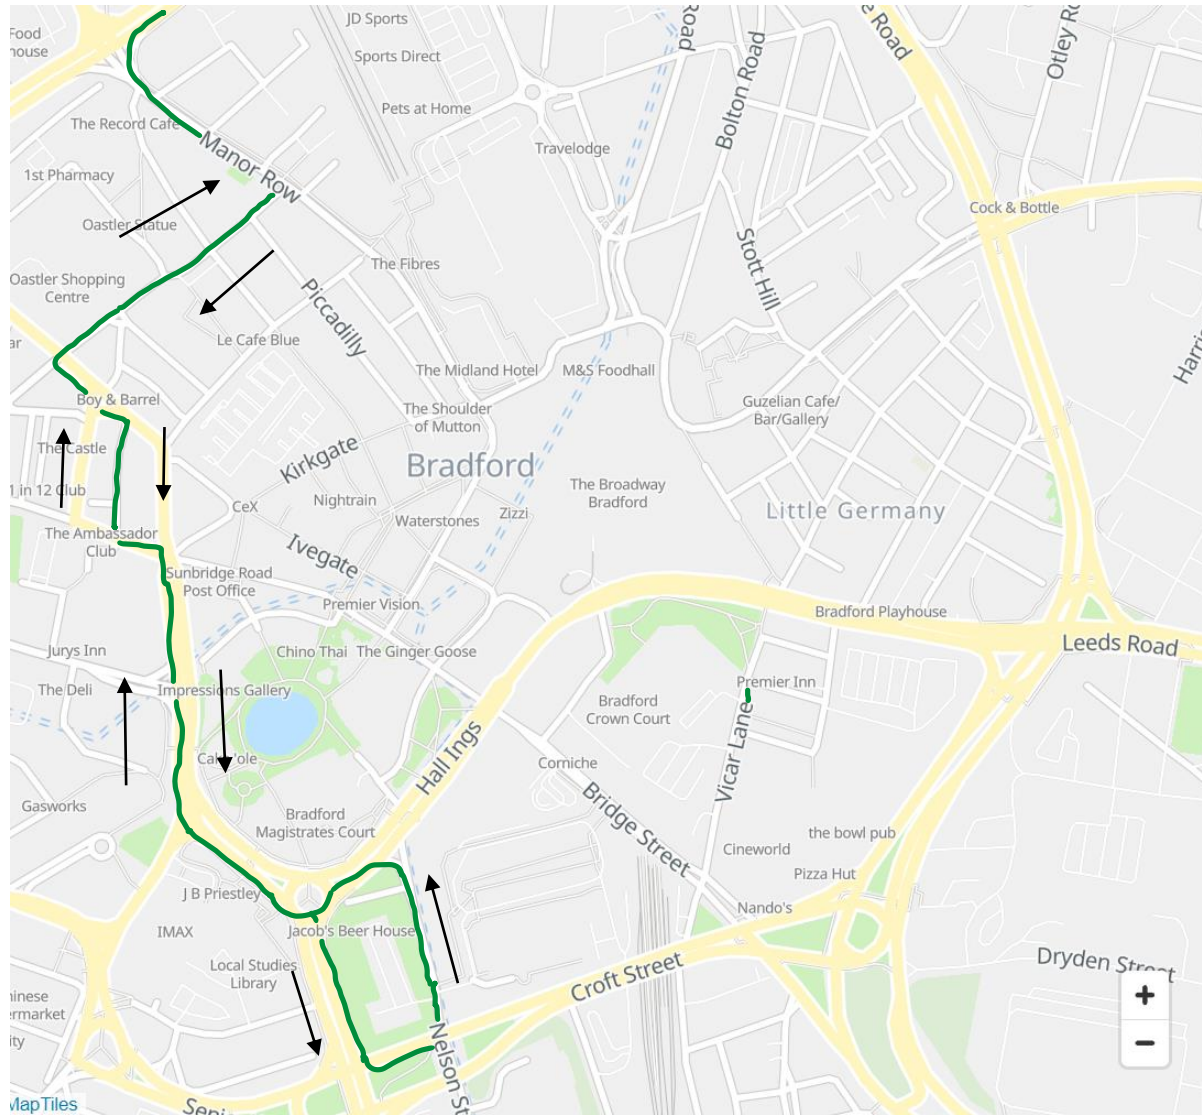

Route: 676 Bradford to Cottingley/Shipley Market Square (TLC)

Key	
	Direction of Travel
	New Route

<u>Inbound</u>
Manor Row B, 23323
Rawson Square I, 23329
City Park B, 32475
Nelson Street N2, 32494

<u>Outbound</u> (Towards Cottingley)
Nelson Street N2, 32494
City Park A, 32476
Westgate G, 26783
Rawson Square H, 23331
Manor Row A, 23314