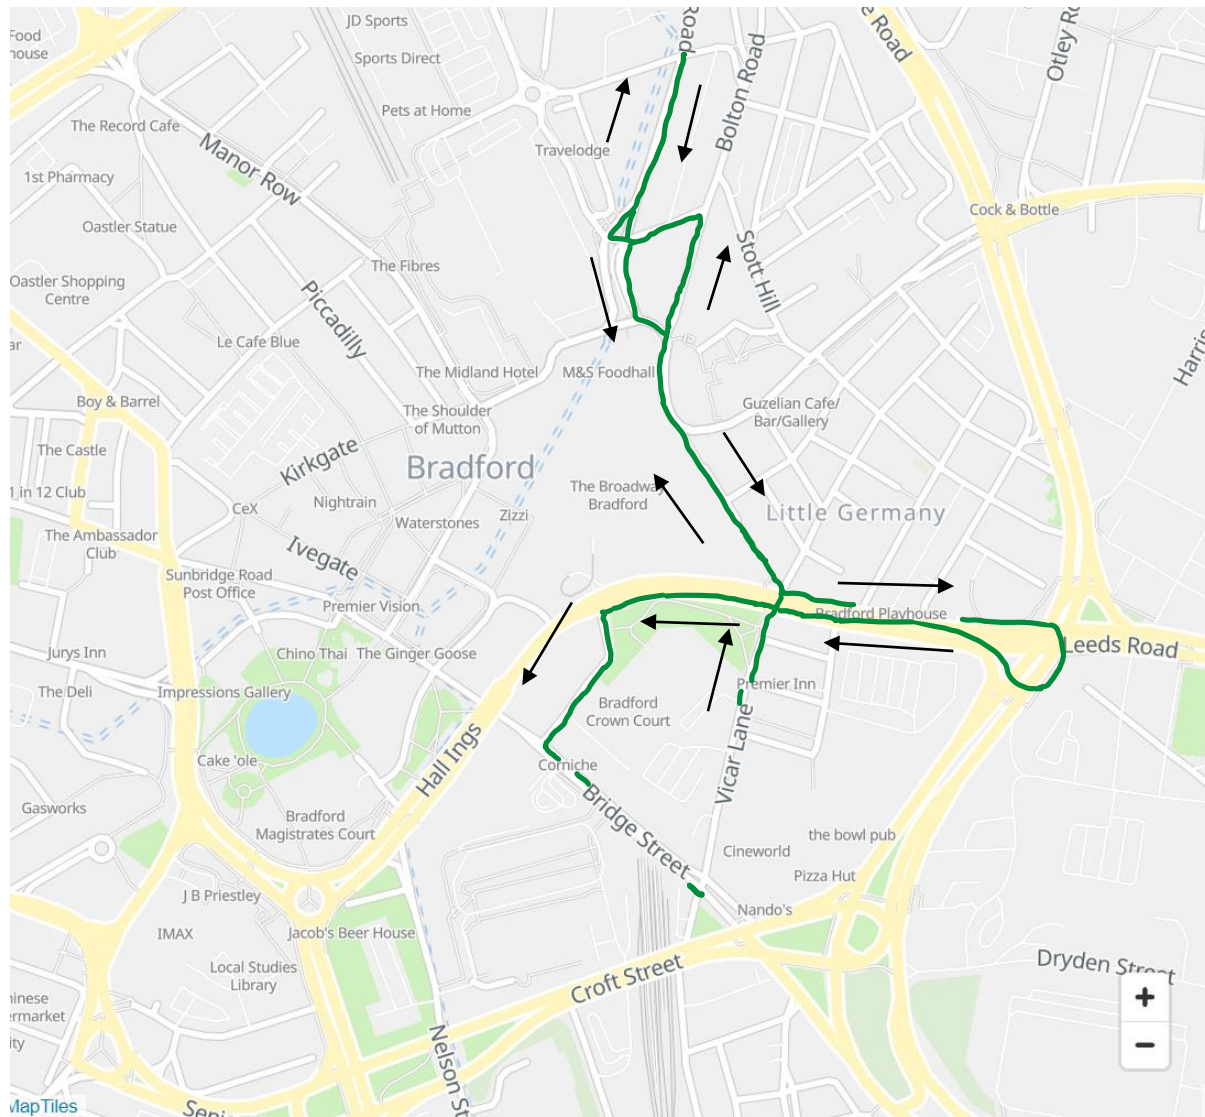

Key	
	Direction of Travel
	New Route

<u>Inbound</u>
Hall Lane, 22863
Nelson Street N1, 15987

<u>Outbound</u>
Nelson Street N1, 15987
Hall Lane, 13806

Route: 606 Bradford to Euroway Industrial Estate (TLC)

Key	
→	Direction of Travel
■	New Route

<u>Inbound</u>
Caledonia Street, 24854
Nelson Street N1, 15987
<u>Outbound</u>
Nelson Street N1, 15987
Caledonia Street, 14594

Route: 608 Bradford to Holme Wood (First)

Key	
	Direction of Travel
	New Route

<u>Inbound</u>
East Parade, 23337
Bridge Street B1, 32355

<u>Outbound</u>
Bridge Street B1, 32355

Route: 612 Bradford to Shipley Thackley Corner (First)

Key	
	Direction of Travel
	New Route

Key	
	Direction of Travel
	New Route

<u>Inbound</u> (Towards Buttershaw)
Cathedral S, 23306
Little Germany Y, 34287
Nelson Street N2, 32494
Ashgrove, 23562

<u>Outbound</u> (Towards Shipley)
Ice Arena I, 23554
Little Germany Z, 32488
Little Germany U, 32483
Cathedral Q, 23302