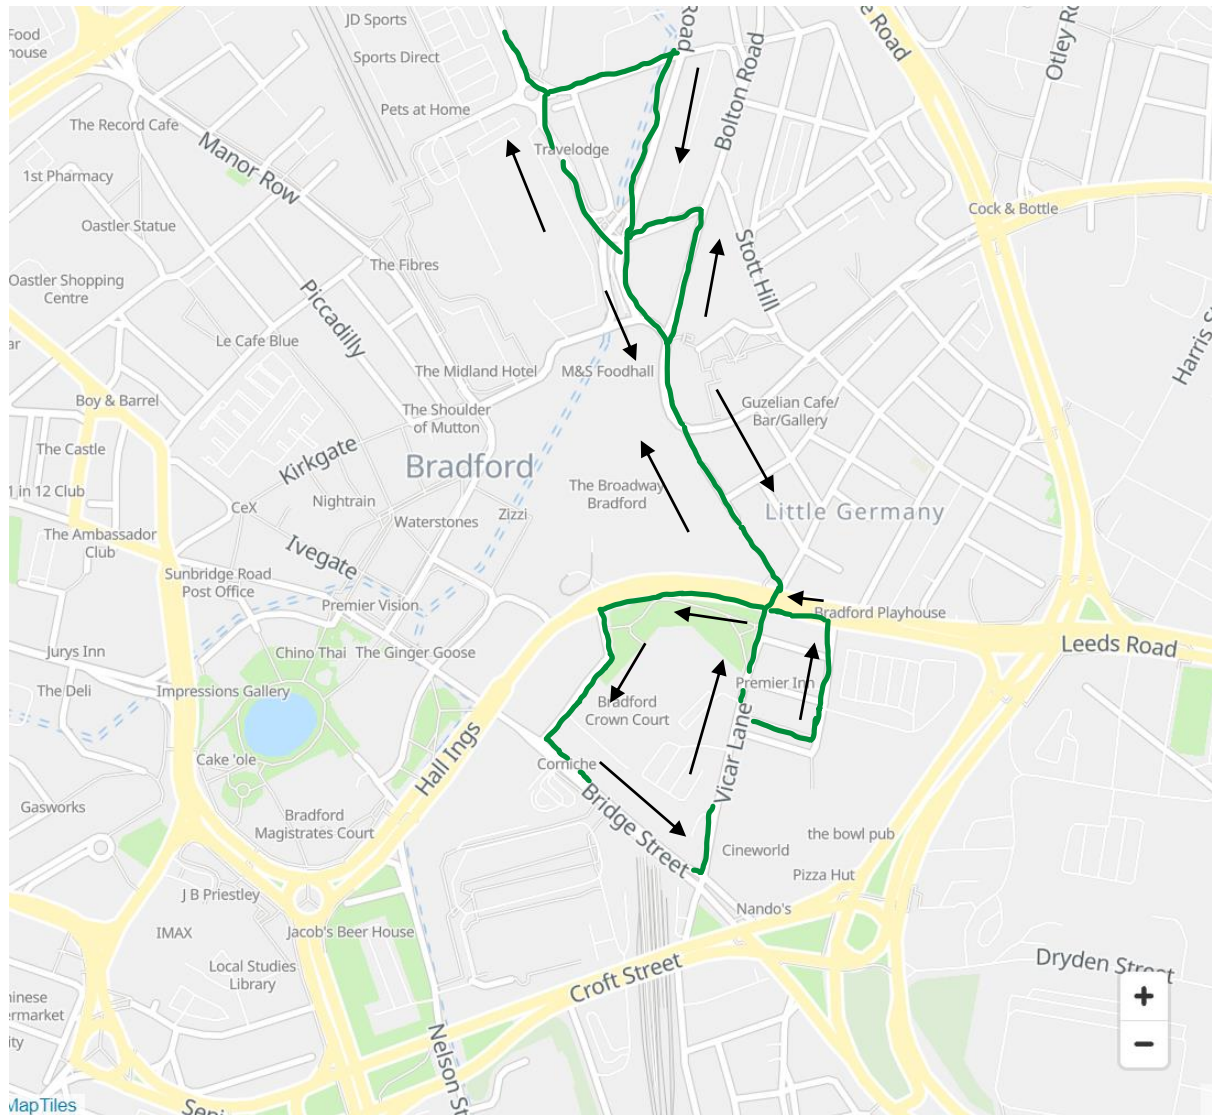

Route: A2 Bradford to Airport and Harrogate (Flyer)

Key

- → Direction of Travel
- New Route

<u>Inbound</u>
North Holme Road, 26159
Cathedral S, 23306
Little Germany V, 32384
Bridge Street B1, 32355

<u>Outbound</u>
Bridge Street B1, 32355
Little Germany U, 32483
Cathedral N, 32481
North Holme Road, 25175