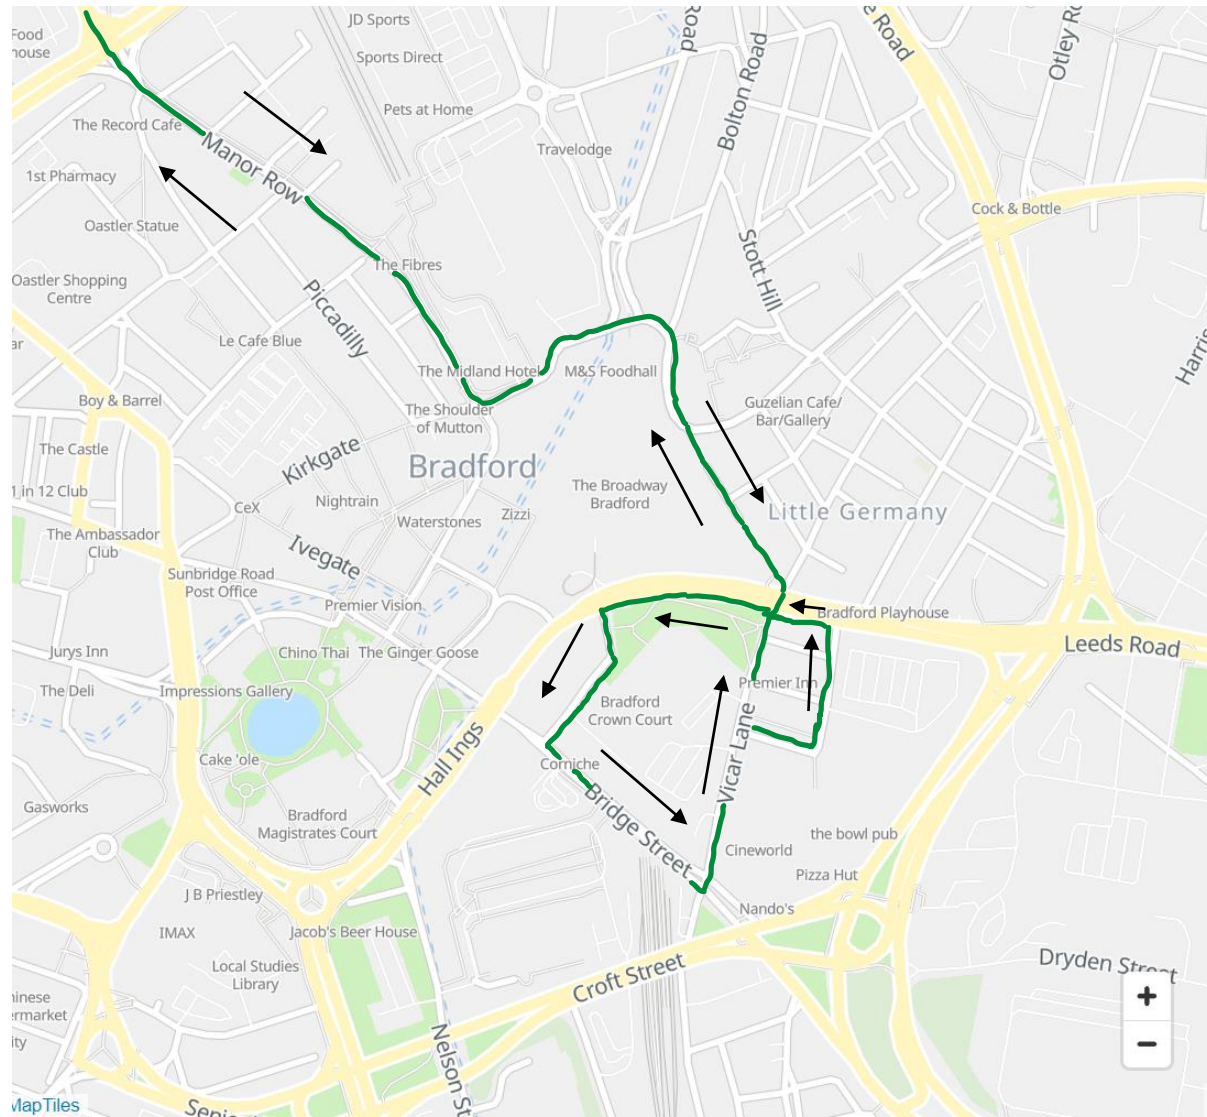

<u>Outbound</u>
Bridge Street B1, 23355
Little Germany Z, 32488
Little Germany U, 32483
Cathedral N, 32481
Cheapside L, 23311
Forster Square J, 32478
Manor Row A, 23314

Route: 680 Bradford to Bradford Royal Infirmary (TLC)