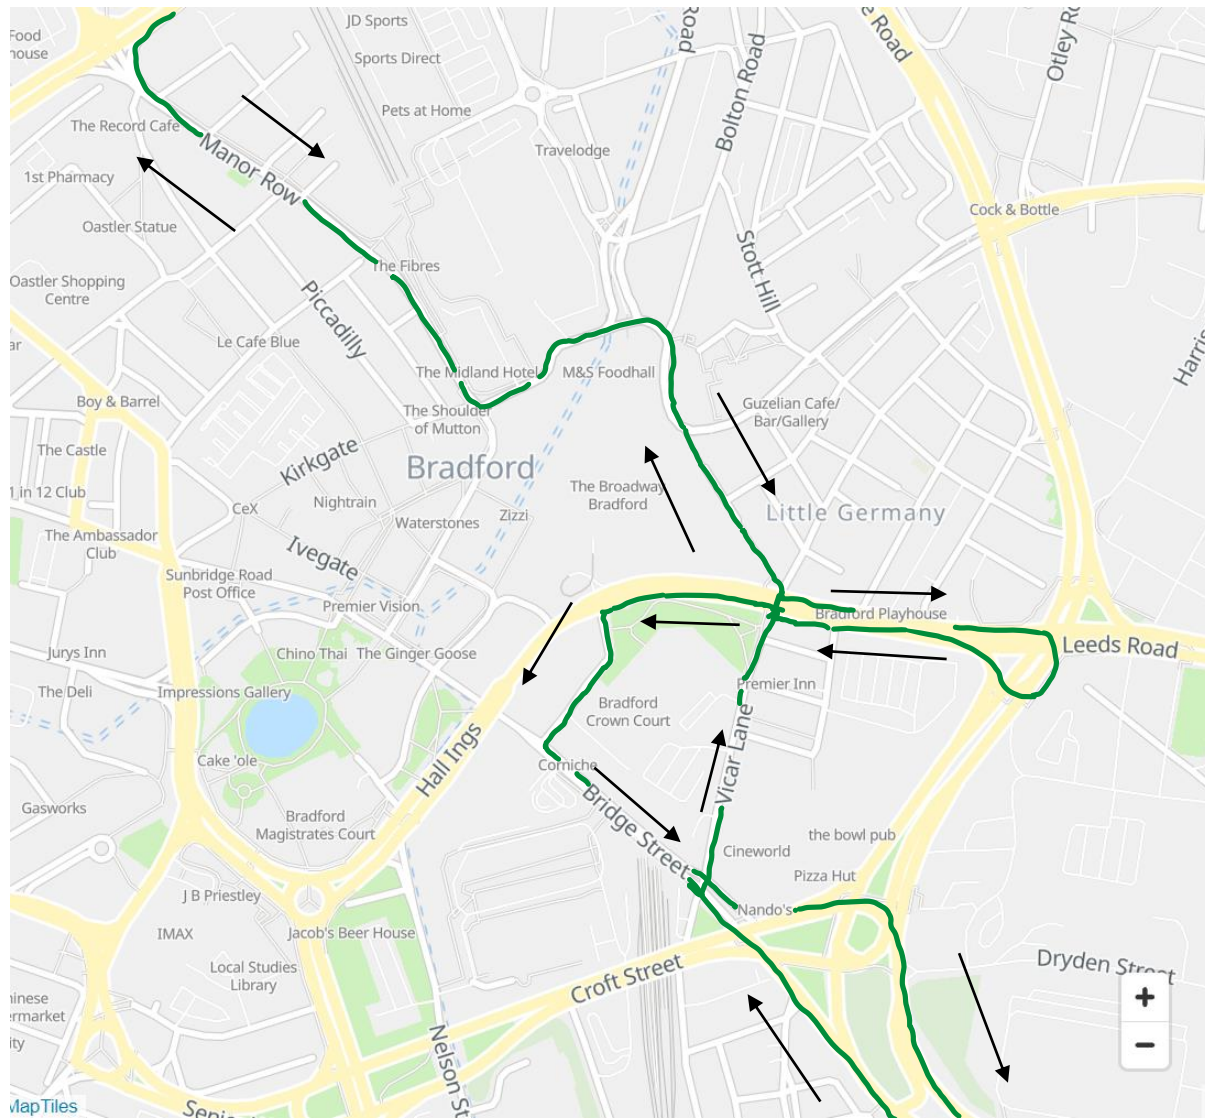

Key	
	Direction of Travel
	New Route

<u>Inbound</u>
Manor Row B, 23323
Forster Square K, 32377
Cheapside M, 32480
Cathedral S, 23306
Little Germany V, 32384
Bridge Street B1, 32355

<u>Outbound</u>
Bridge Street B1, 32355
Little Germany Z, 32488
Little Germany U, 32483
Cathedral N, 32481
Cheapside L, 23311
Forster Square J, 32478
Manor Row A, 23314

Key
→ Direction of Travel
■ New Route

<u>Inbound (Tyersal)</u>
Manor Row B, 23323
Forster Square K, 32477
Cheapside M, 32480
Cathedral S, 23306
Bridge Street B1, 32355

<u>Outbound (Shipley)</u>
Little Germany Z, 32488
Little Germany U, 32483
Cheapside L, 23311
Forster Square J, 32478
Manor Row A, 23314