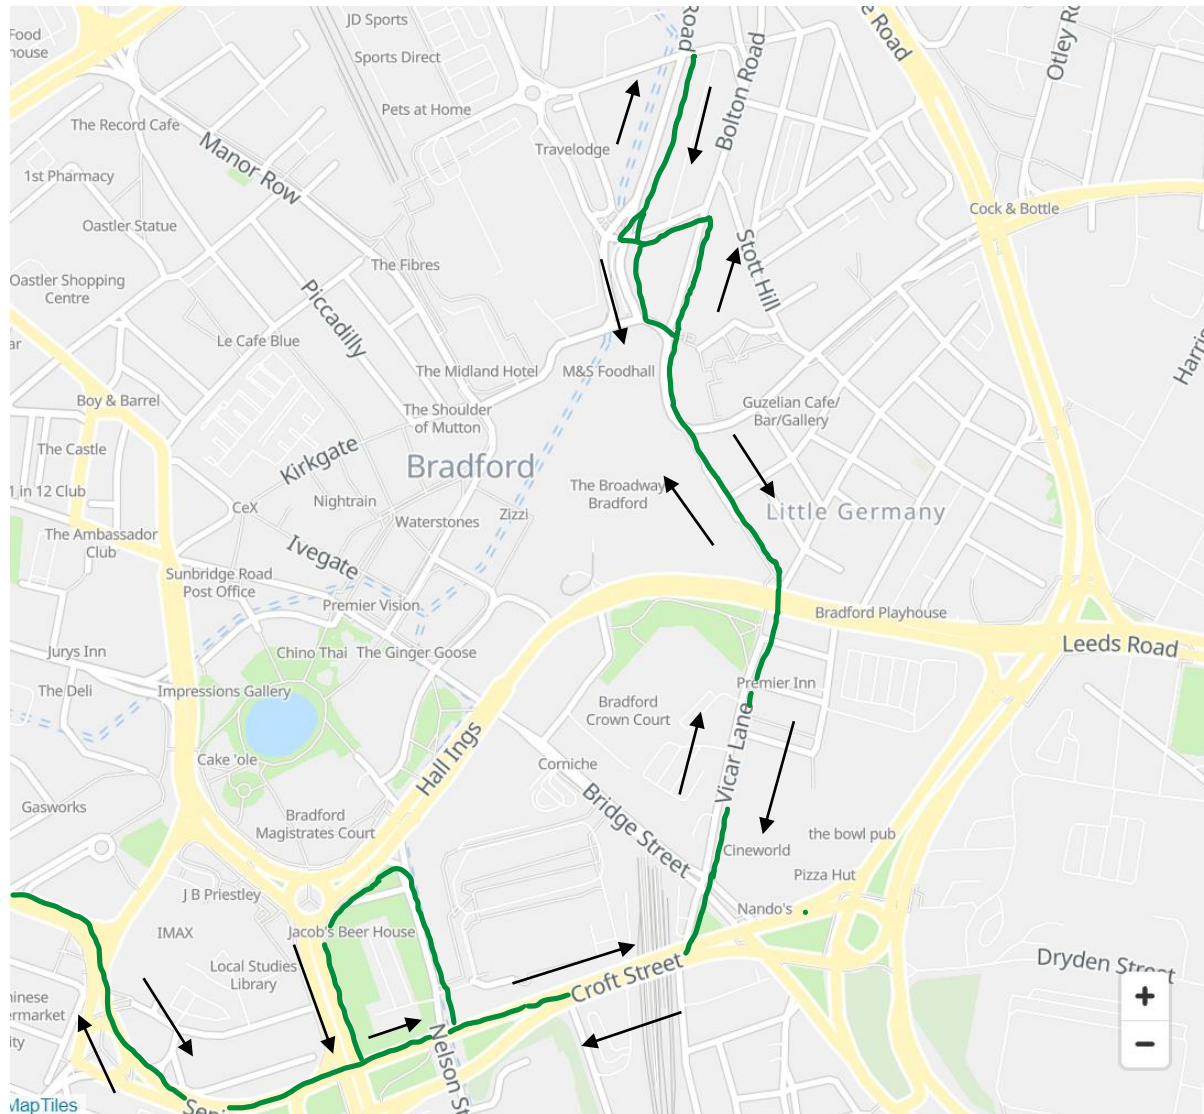

Key	
	Direction of Travel
	New Route

<u>Inbound</u>
East Parade, 23337
Bridge Street B1, 32355

<u>Outbound</u>
Bridge Street B1, 32355

Route: 612 Bradford to Shipley Thackley Corner (First)

Key	
	Direction of Travel
	New Route

<u>Inbound</u>
Cathedral P, 23199
Cathedral S, 23306
Little Germany V, 32484
Bridge Street B1, 23255

<u>Outbound</u>
Little Germany Z, 32488
Little Germany U, 32483
Cathedral Q, 23302

Route: 613 Shipley to Buttershaw (First)

Key	
	Direction of Travel
	New Route

<u>Inbound</u> (Towards Buttershaw)
Cathedral S, 23306
Little Germany Y, 34287
Nelson Street N2, 32494
Ashgrove, 23562

<u>Outbound</u> (Towards Shipley)
Ice Arena I, 23554
Little Germany Z, 32488
Little Germany U, 32483
Cathedral Q, 23302

Route: 614 Shipley to Buttershaw (First)

Key	
	Direction of Travel
	New Route

<u>Inbound</u> (Towards Buttershaw)
Cathedral S, 23306
Little Germany Y, 34287
Nelson Street N2, 32494
Ashgrove, 23562

<u>Outbound</u> (Towards Shipley)
Ice Arena I, 23554
Little Germany Z, 32488
Little Germany U, 32483
Cathedral Q, 23302