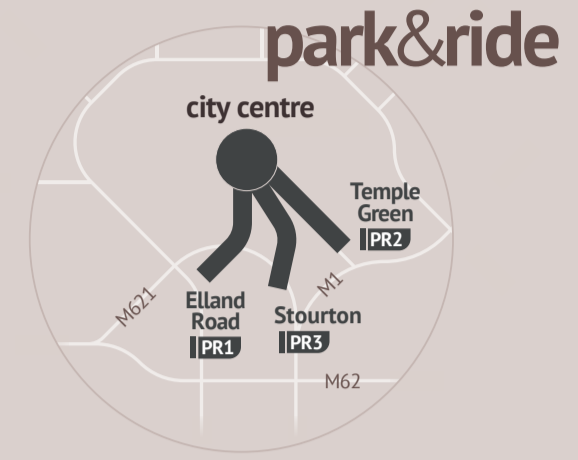

where buses go | Leeds core network map

every 15 mins or better

where core network buses stop | Leeds city centre

Correct at time of printing 23rd July 2023

service	towards	stops
Kirkstall line		
33 34	Guiseley then Otley	Bus Station F City Square B Headrow Q D Wellington
49	Bramley	0 P Civic E Cultural C Headrow G Victoria
50 50A	Horsforth	0 P Civic E Cultural C Headrow G Victoria
FLYER	Leeds Bradford Airport	Bus Station N Trinity B Station Q D Wellington
Meanwood line		
7	Primley Park	C City Square R Trinity I L Victoria
7A	Alwoodley	C City Square R Trinity I L Victoria
7S	Shadwell	C City Square R Trinity I L Victoria
38 39	Moor Allerton Centre	F K Headrow D Merrion D Victoria
Middleton line		
12	Middleton then White Rose Centre	F Corn Exchange D Crown Point B Southbank O Victoria
13 13A	Middleton	F Corn Exchange D Crown Point B Southbank O Victoria
74	Middleton	1 Corn Exchange D Crown Point G Cultural F Southbank E Station
Moortown line		
2	Roundhay Park	C Corn Exchange D E Southbank K Victoria
3	Brackenwood	C Corn Exchange D E Southbank K Victoria
3A	Gledhow	C Corn Exchange D E Southbank K Victoria
36	Harrogate then Ripon	Bus Station K Victoria
Morley line		
51 52	Morley	D Corn Exchange A Southbank D Victoria
Old Farley line		
42	Old Farley	A D Headrow C D Wellington
Pudsey line		
4 4F	Pudsey	D City Square E H Cultural M Trinity C Wellington
16 16A	Bradley then Pudsey	D City Square E H Cultural M Trinity C Wellington
Roundhay line		
12	Roundhay Park	B Corn Exchange F Crown Point D Southbank J Victoria
13	Brackenwood	B Corn Exchange F Crown Point D Southbank J Victoria
13A	Gledhow	B Corn Exchange F Crown Point D Southbank J Victoria
St James's line		
4 4F	Seacroft	A City Square G Corn Exchange B D Cultural R Trinity G I Wellington
16 16A	Whinmoor	A City Square G Corn Exchange B D Cultural R Trinity G I Wellington
42	Oakwood	K Civic G Headrow B Victoria F H J Wellington
49	Monkswood Gate	N Civic C D Cultural G J Headrow
50 50A	Seacroft	N Civic C D Cultural G J Headrow
Wakefield line		
110	Wakefield	Bus Station B Leeds Dock
444 446	Rothwell then Wakefield	H City Square J Civic C Cultural B Leeds Dock Q Trinity
White Rose line		
2	Middleton	E Corn Exchange B Southbank N Victoria
3 3A	White Rose Centre	E Corn Exchange B Southbank N Victoria
200 201	Morley then Cleckheaton or Heckmondwike	Bus Station F Southbank F Station N Trinity Q Victoria
202 203	Dewsbury then Huddersfield	Bus Station F Southbank F Station N Trinity Q Victoria
Going further		
Airline	Shipley then Keighley	Bus Station F City Square B Headrow Q E Wellington
Coastline	York then Scarborough or Whitby	Bus Station
X98 X99	Wetherby	D Station A Victoria