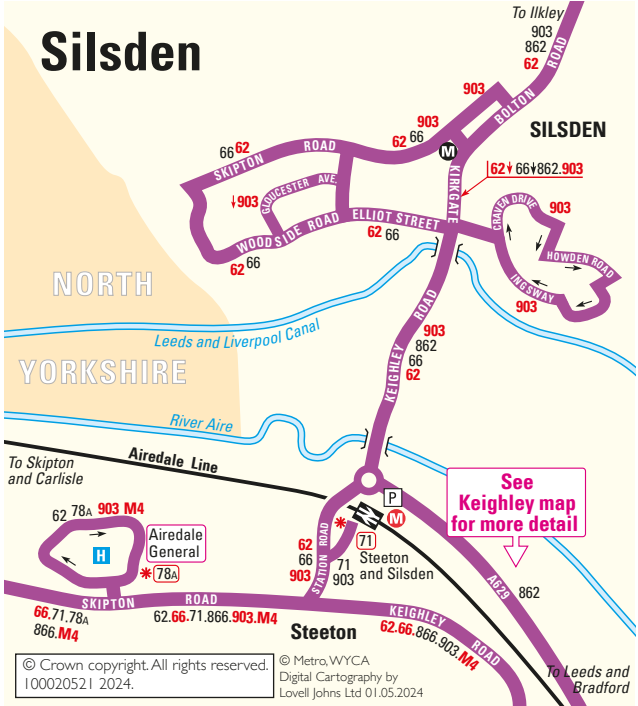

Silsden

© Crown copyright. All rights reserved.
100020521 2024.

© Metro, WYCA
Digital Cartography by
Lovell Johns Ltd 01.05.2024

See
Keighley map
for more detail