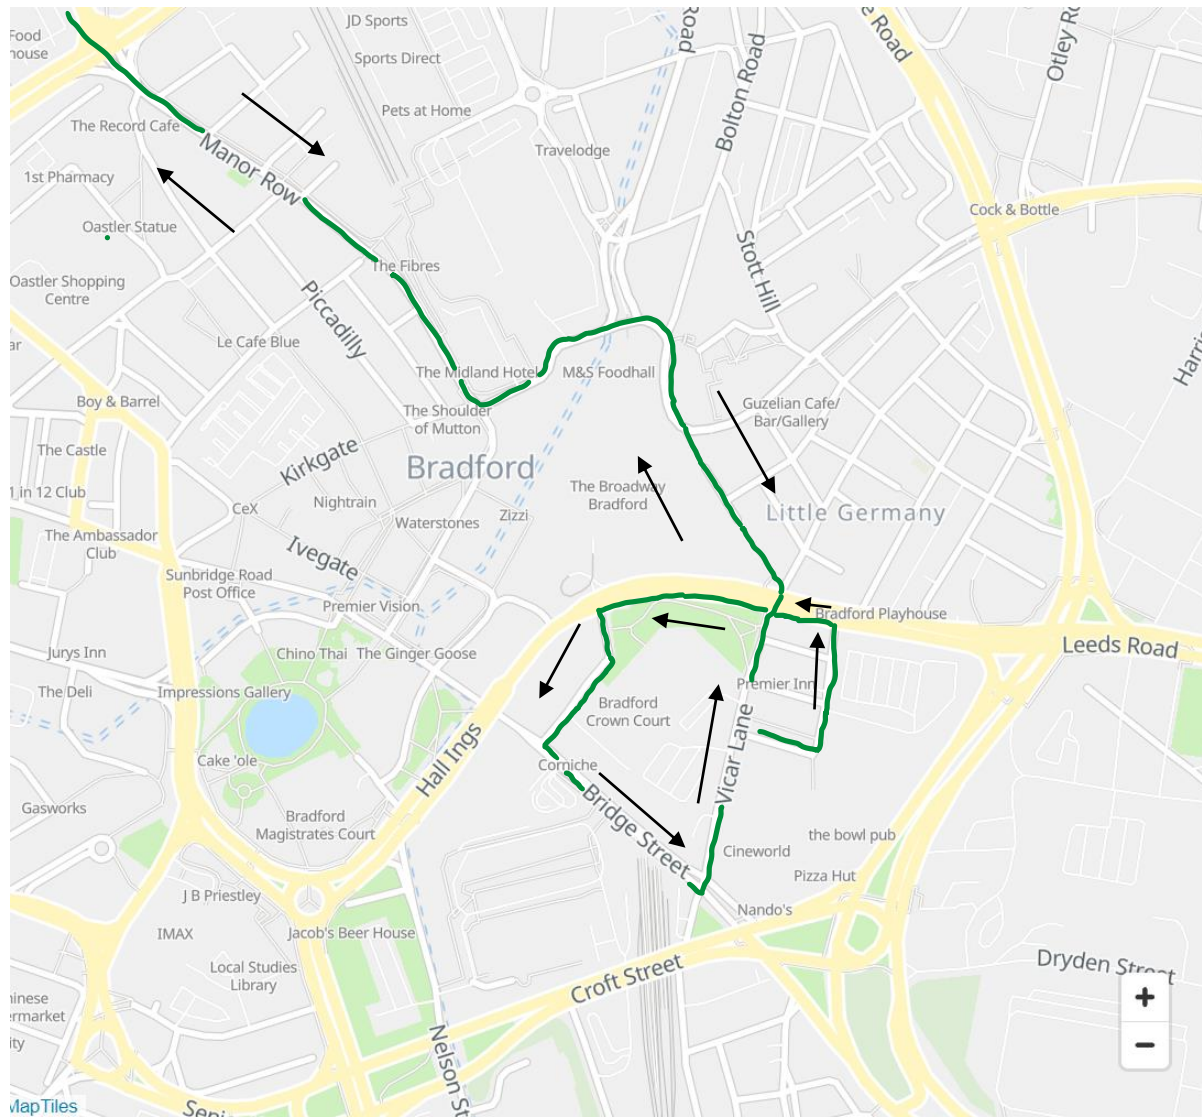

Route: 864 Bradford to Malham (Keighley Bus Company/DalesBus)

Key	
	Direction of Travel
	New Route

<u>Inbound</u>
Manor Row B, 23323
Forster Square K, 32377
Cheapside M, 32480
Cathedral S, 23306
Little Germany V, 32384
Bridge Street B1, 32355

<u>Outbound</u>
Bridge Street B1, 32355
Little Germany U, 32483
Cathedral N, 32481
Cheapside L, 23311
Forster Square J, 32479
Manor Row A, 23314