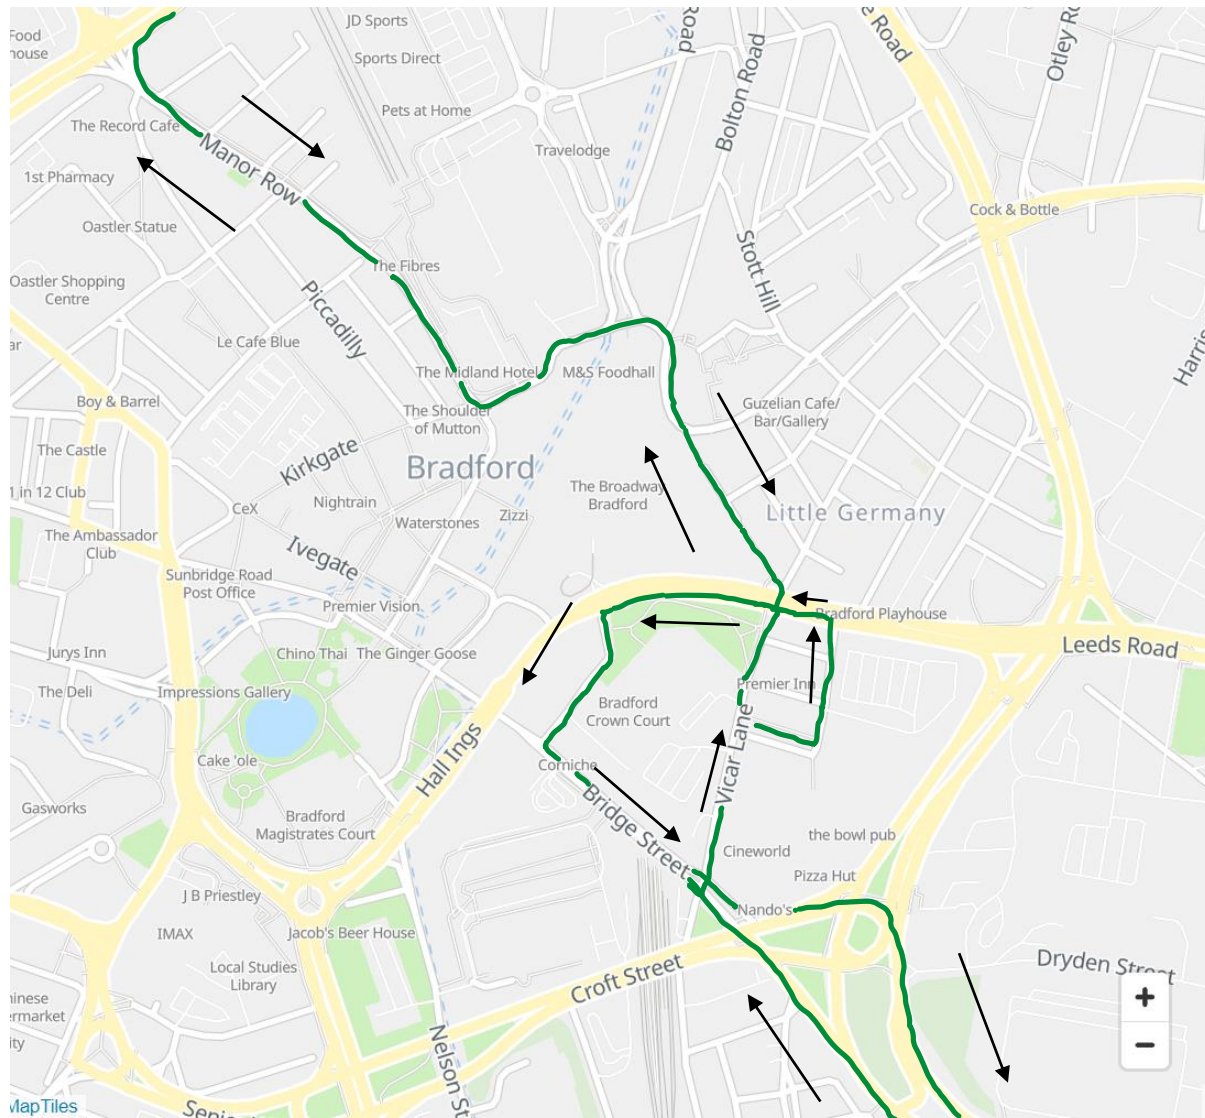

Key	
	Direction of Travel
	New Route

<u>Inbound</u>
Manor Row B, 23323
Forster Square K, 32477
Cheapside M, 32480
Cathedral S, 23306
Bridge Street B1, 32355

<u>Outbound</u>
Little Germany Z, 32488
Cathedral N, 32481
Cheapside L, 23311
Forster Square J, 32479
Manor Row A, 23314