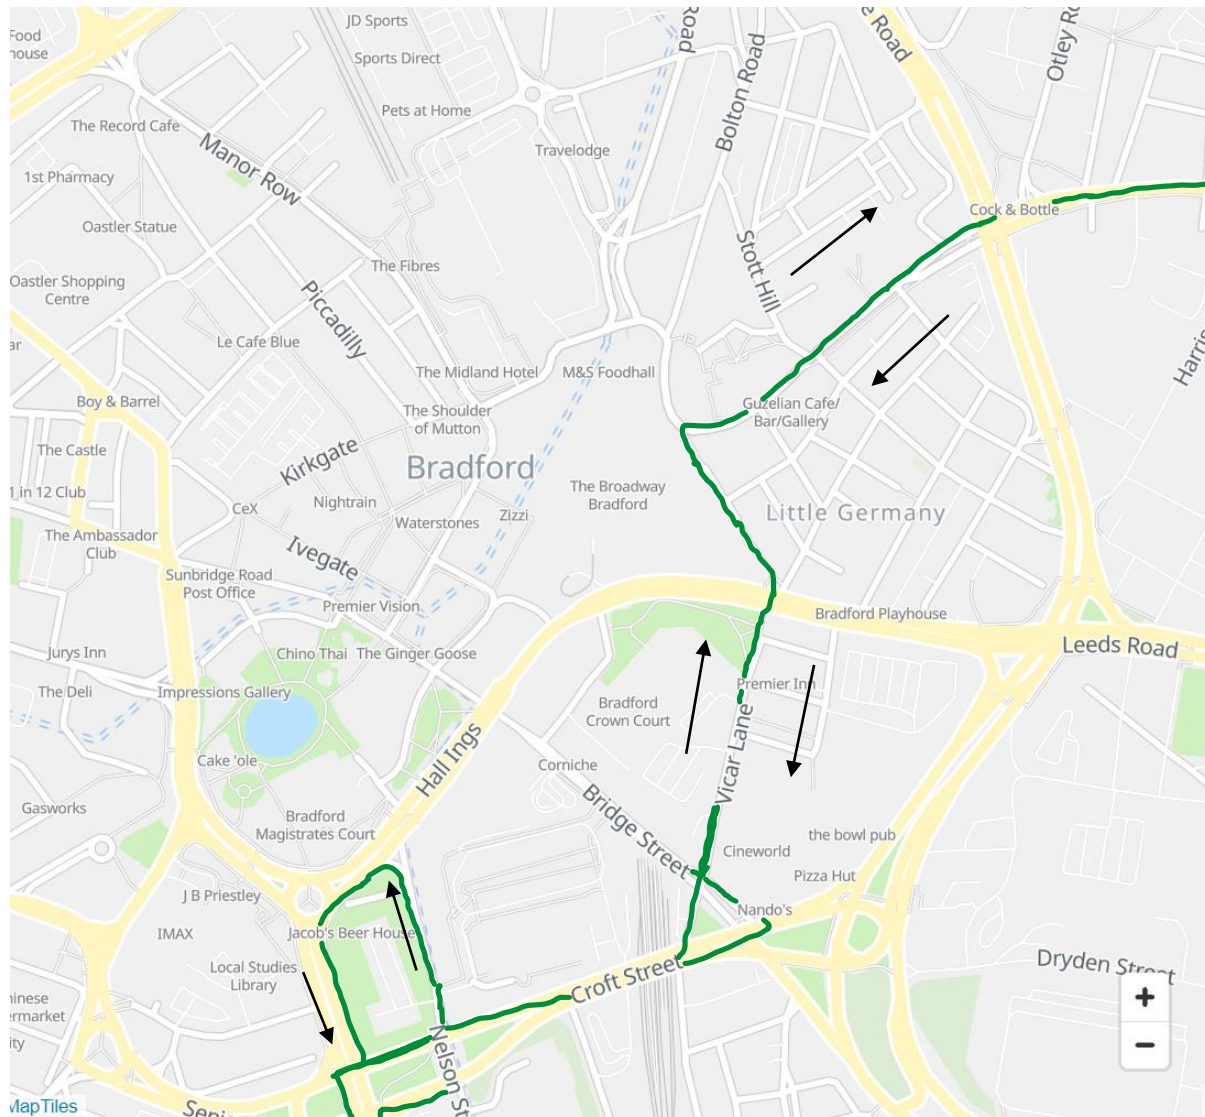

Route: 645 Buttershaw to Greengates (First)

Key	
	Direction of Travel
	New Route

<u>Inbound</u> (Towards Buttershaw)
Cathedral T, 23327
Little Germany Y , 32487
Hall Ings H11, 17590
Caledonia Street, 14594

<u>Outbound</u> (Greengates)
Caledonia Street, 14854
Little Germany Z, 3288
Little Germany U, 32483
Upper Park Gate, 13568