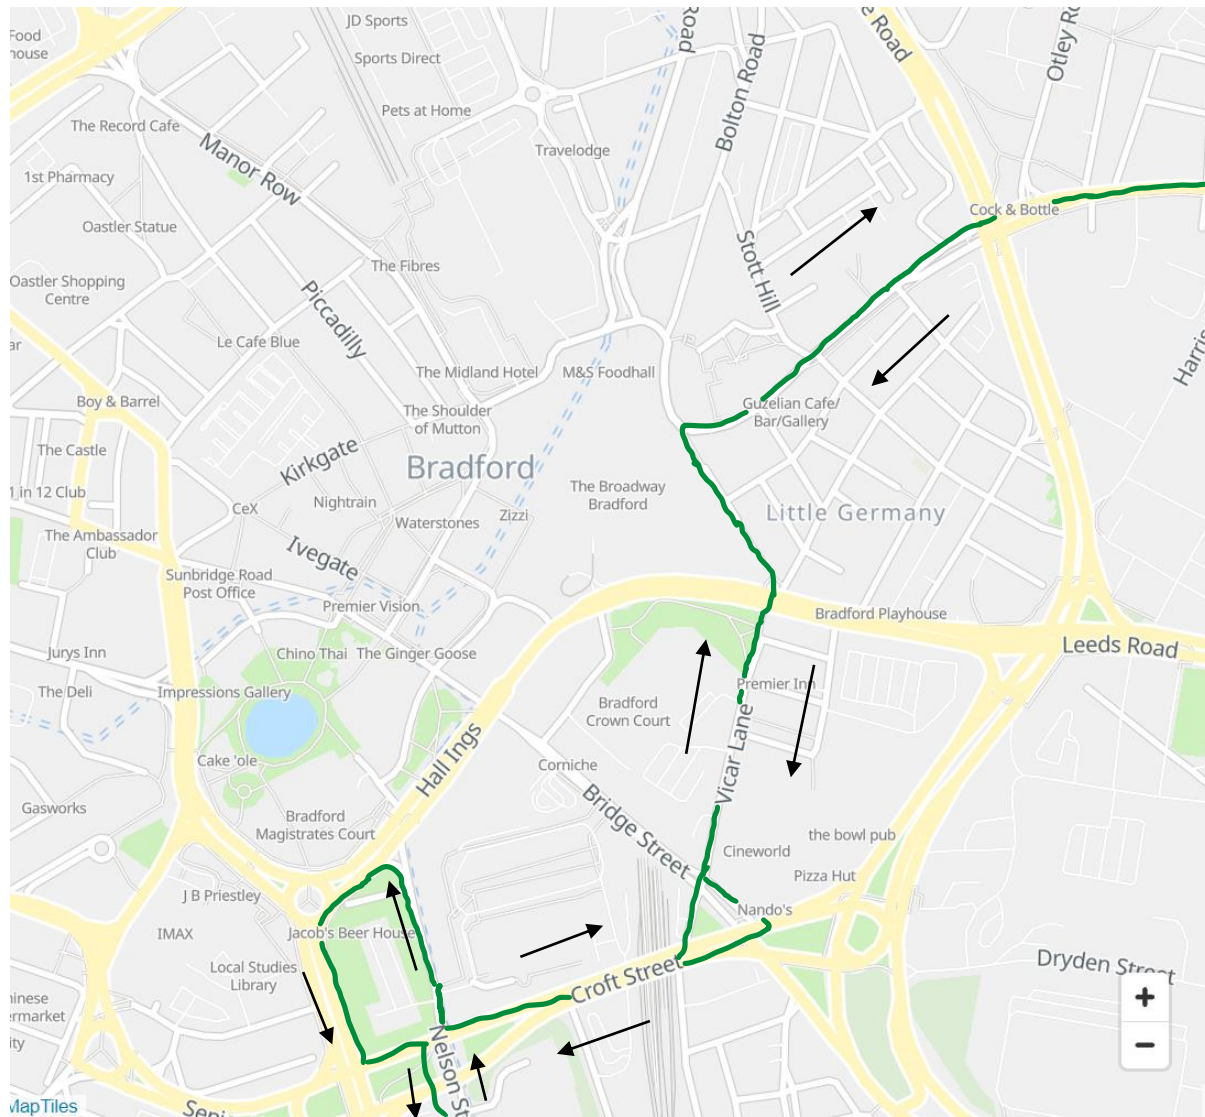

<u>Outbound</u>
Bridge Street B1, 32355
Little Germany U, 32483
Cathedral N, 32481
Cheapside L, 23311
Forster Square J, 32479
Manor Row A, 23314

Route: 671 Thorpe Edge to West Bowling (First)

Key	
	Direction of Travel
	New Route