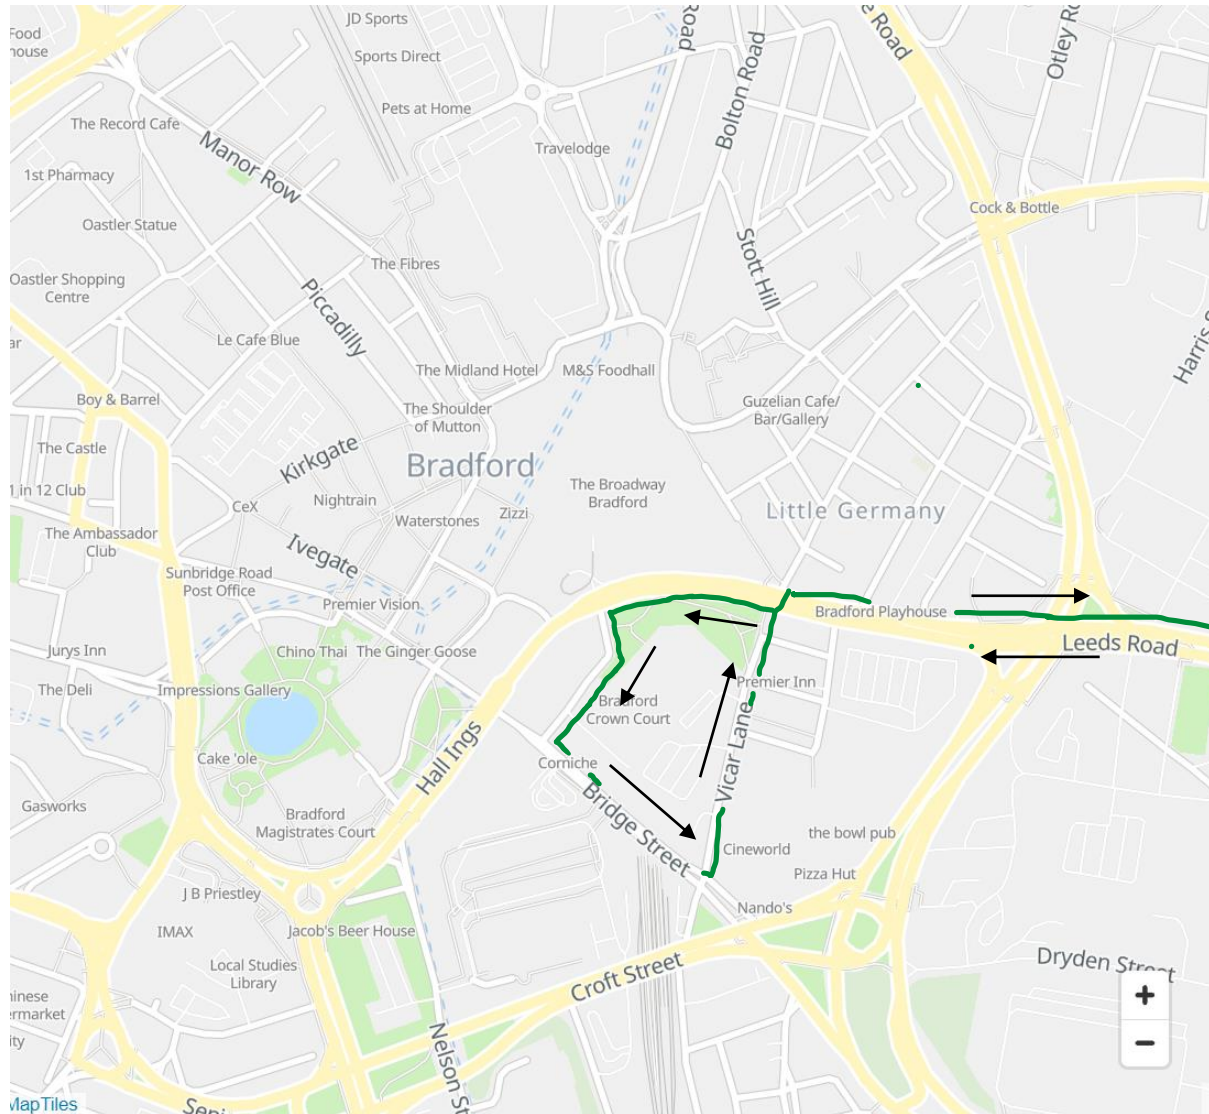

Bridge Street B1, 32355
Little Germany U, 32483
Upper Park Gate, 13568

Services using Well Street will need to use Vicar Lane, Ebenezer Street, George Street and Leeds Road in order to access Bridge Street via Hall Ings and Drake Street.

Route: 67 Bradford to Keighley (The Keighley Bus Company)

Key	
	Direction of Travel
	New Route

<u>Inbound</u>
City Park B, 32475
Nelson Street N2, 32494

<u>Outbound</u>
Nelson Street N2, 32494
City Park A, 32476

Route: 72 Leeds to Bradford (First)

Key

→ Direction of Travel

■ New Route

Inbound

Little Germany X, 32486

Bridge Street B1, 32355

Outbound

Bridge Street B1, 32355

Little Germany Z, 32488

Route: 256 Bradford to Brighouse (TLC)

Key	
	Direction of Travel
	New Route

<u>Inbound</u>
Hall Lane, 22863
Nelson Street N1, 15987

<u>Outbound</u>
Nelson Street N1, 15987
Dryden Street, 13806