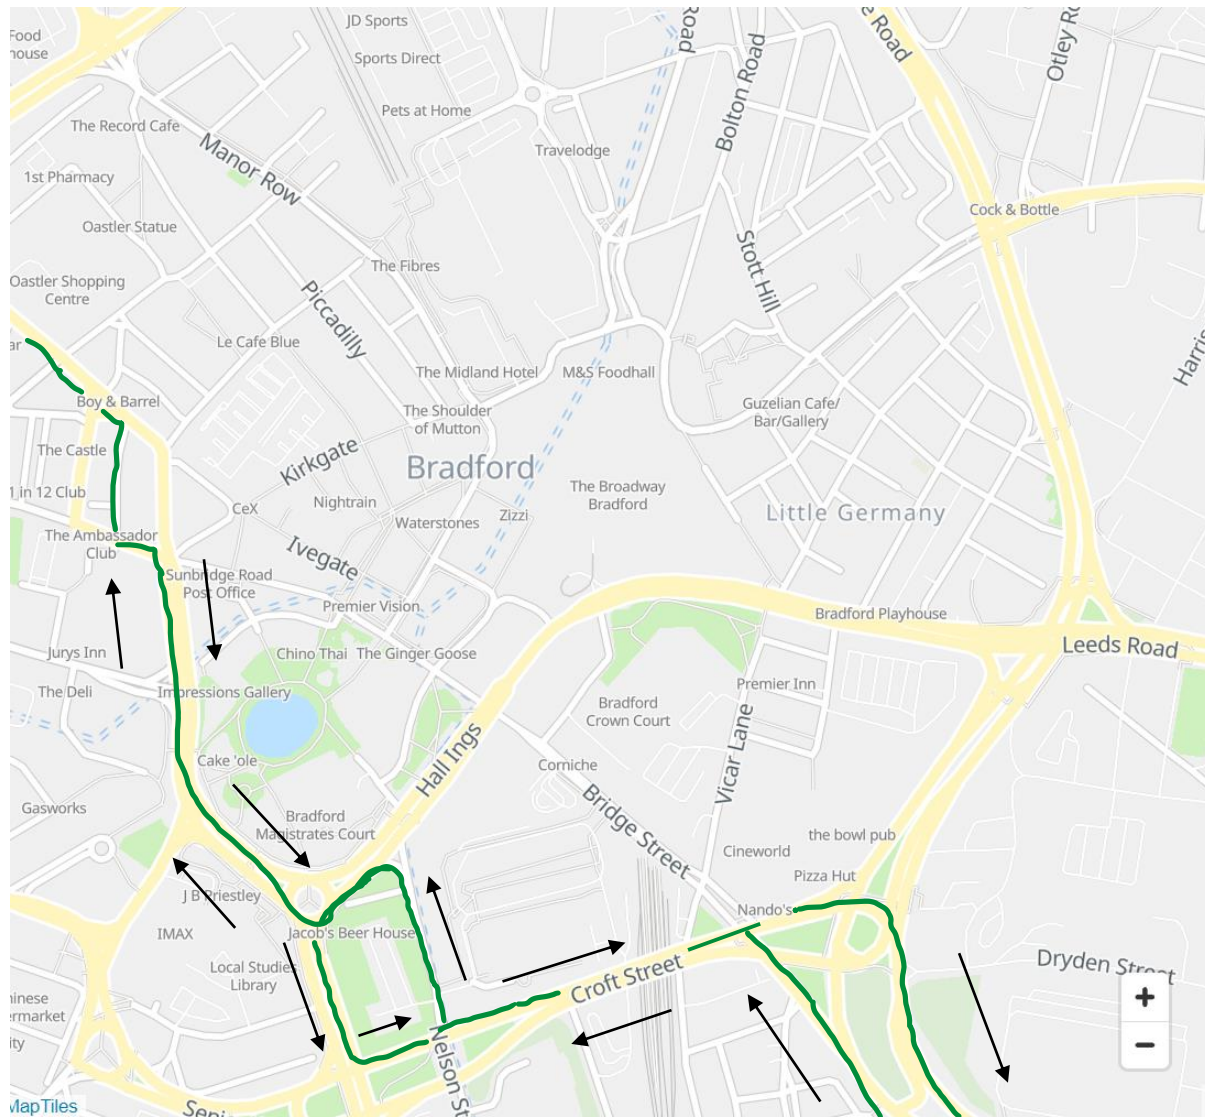

Route: 616 Bradford to Allerton Bingley and Eldwick

(First)

Key

→ Direction of Travel

■ New Route

<u>Inbound</u>
City Park G, 23177
Nelson Street N1, 15987

<u>Outbound</u>
Nelson Street N1, 15987
City Park A, 32476
City Park C, 23178

Route: 617 Holme Wood to Allerton (First)

Key	
	Direction of Travel
	New Route

<u>Inbound</u> (Towards Holme Wood)
High Point C, 23195
Westgate E, 23191
Goitside F, 32474
City Park B, 32475
Nelson Street N1, 15987
Dryden Street, 13806