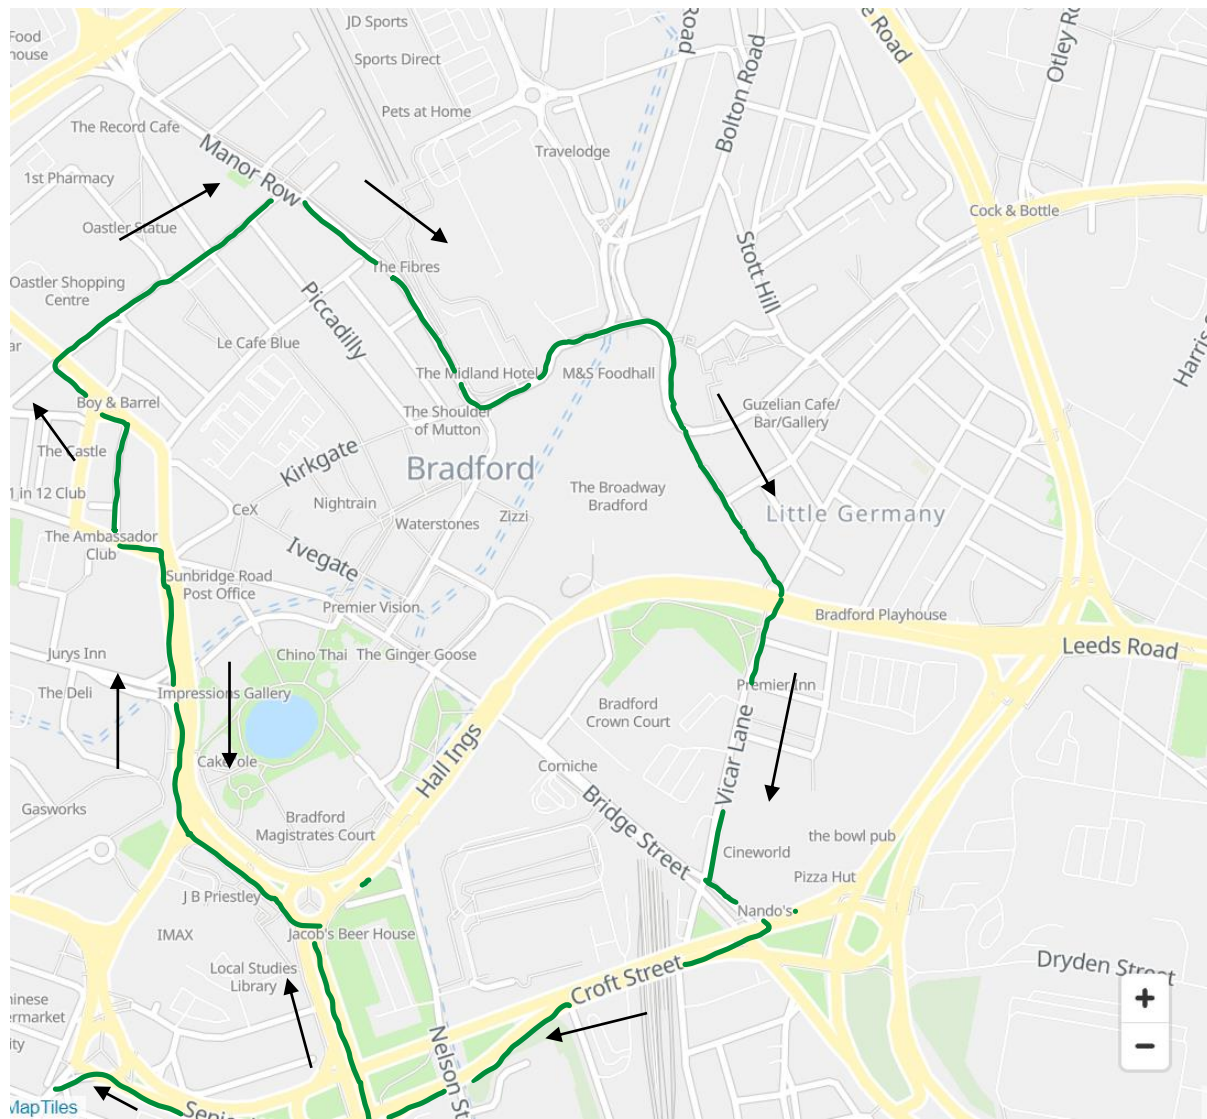

Route: 643 Bradford John Street to Buttershaw Circular (TLC)

Key	
	Direction of Travel
	New Route

Inbound (Towards Bradford John Street,)
Park Road, 14593
Westgate G, 26783
Rawson Square H, 23331

Outbound (Towards Buttershaw)
Rawson Square H, 23331
Cheapside N9, 23324
Cathedral S, 23306
Little Germany Y, 32497
Little Horton Lane, 23557