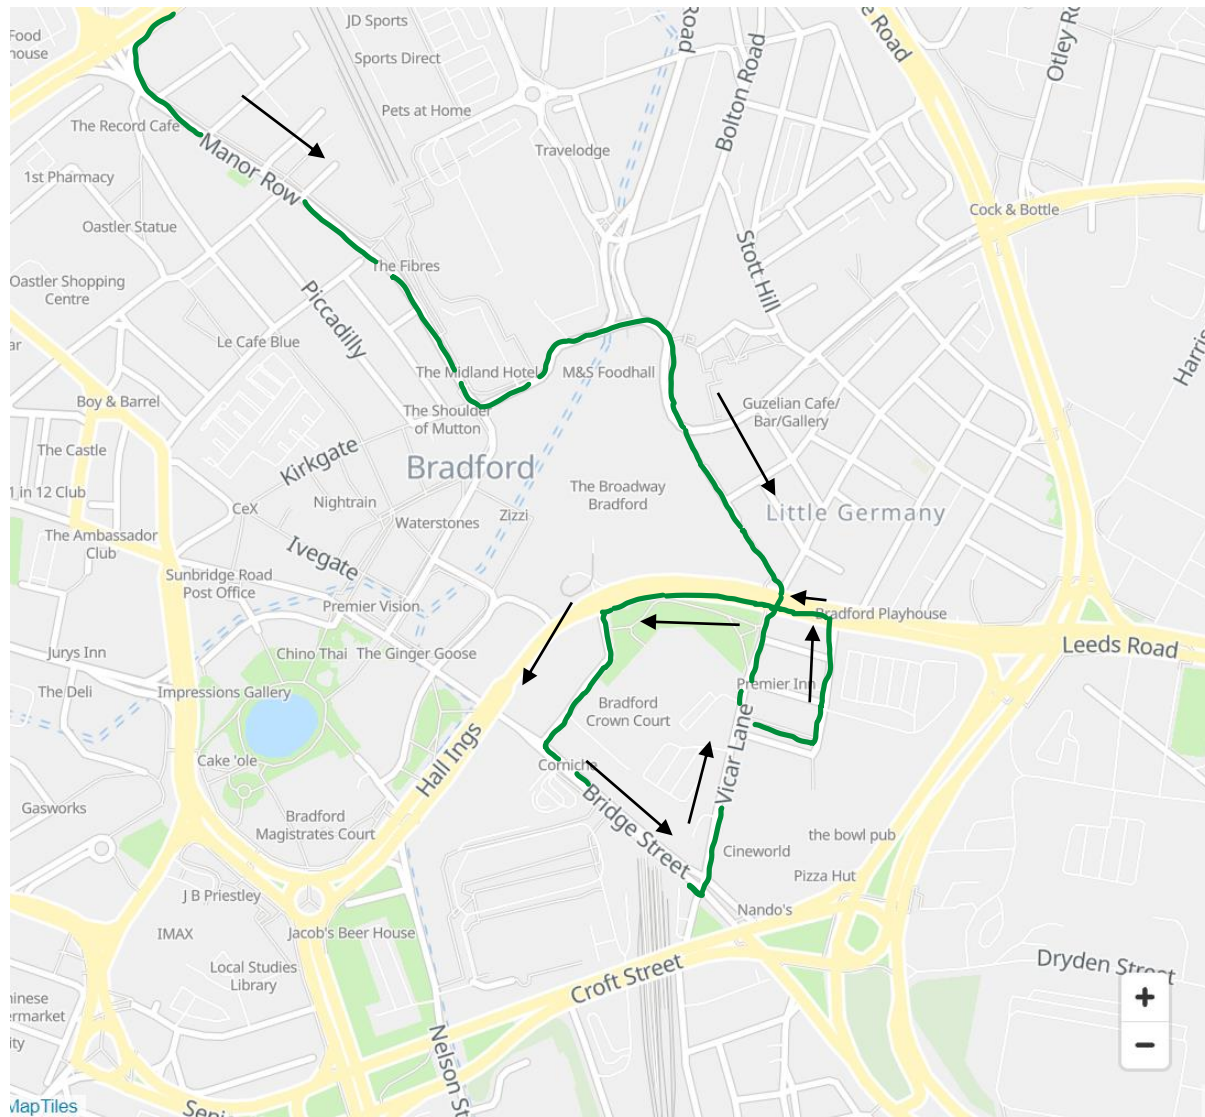

Route: 633 Bradford to Shipley Glen (TLC)

Key	
	Direction of Travel
	New Route

<u>Inbound</u>
Manor Row B, 23323
Forster Square K, 32477
Cheapside M, 32480
Cathedral S, 23306
Bridge Street B1, 32355

<u>Outbound</u>
Bridge Street B1, 32355
Little Germany Z, 32488
Cathedral N, 32481
Cheapside L, 23311
Forster Square J, 32479
Manor Row A, 23314