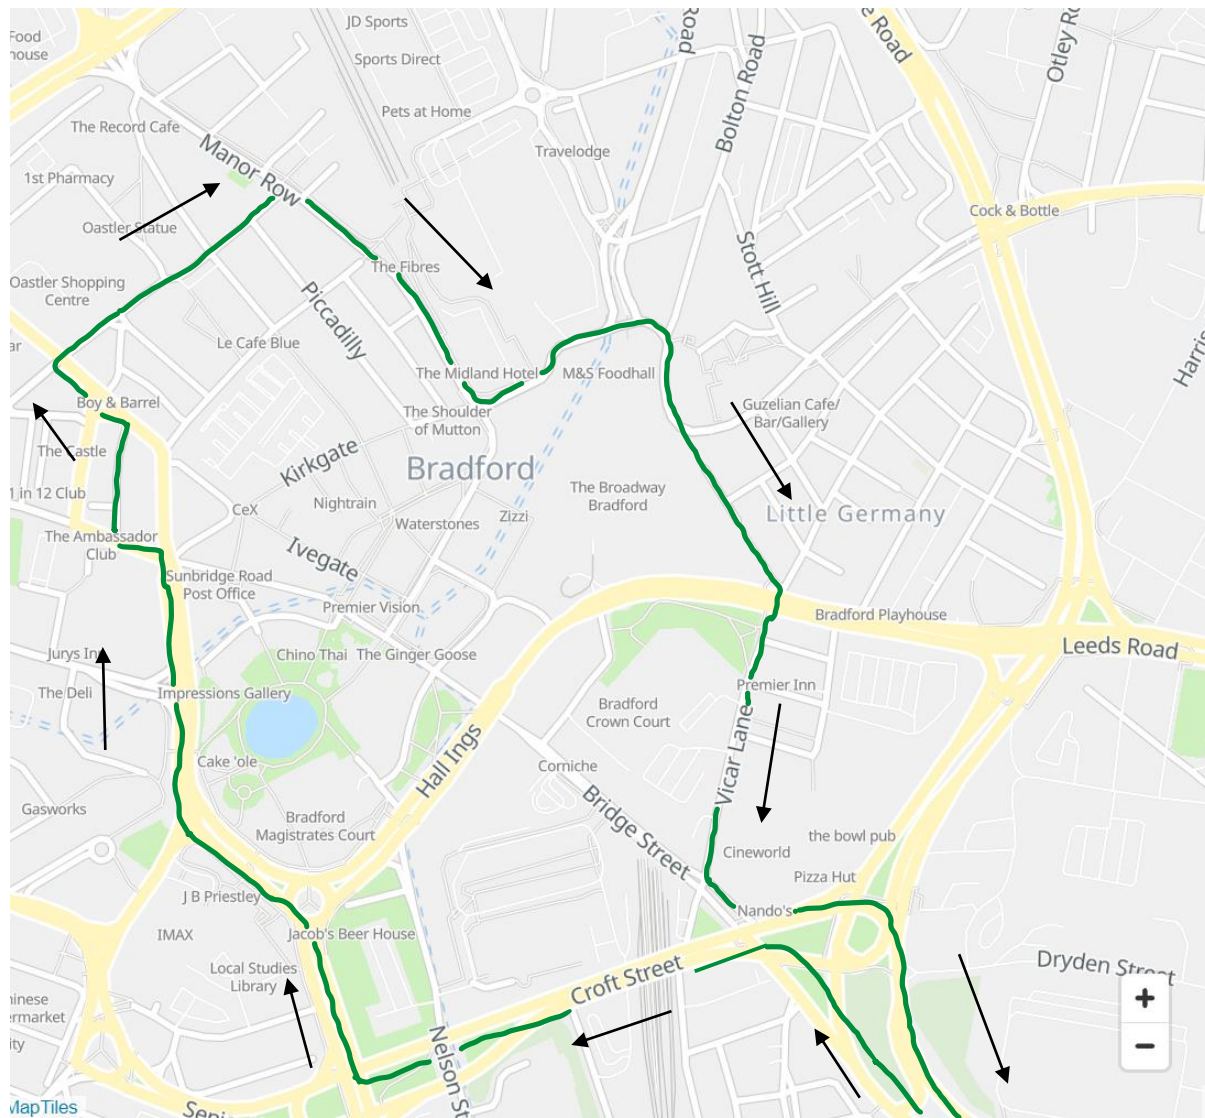

Route: 635 Bradford John Street to Morrisons Mayo Avenue (TLC)

Key

→ Direction of Travel

■ New Route

<u>Inbound</u>
Hall Lane, 22863
City Park A, 32476
Westgate G, 26783
Rawson Square H, 23331

<u>Outbound</u>
Rawson Square H, 23331
Forster Square K, 32477
Cheapside M, 32480
Little Germany Y, 32487
Dryden Street, 13806