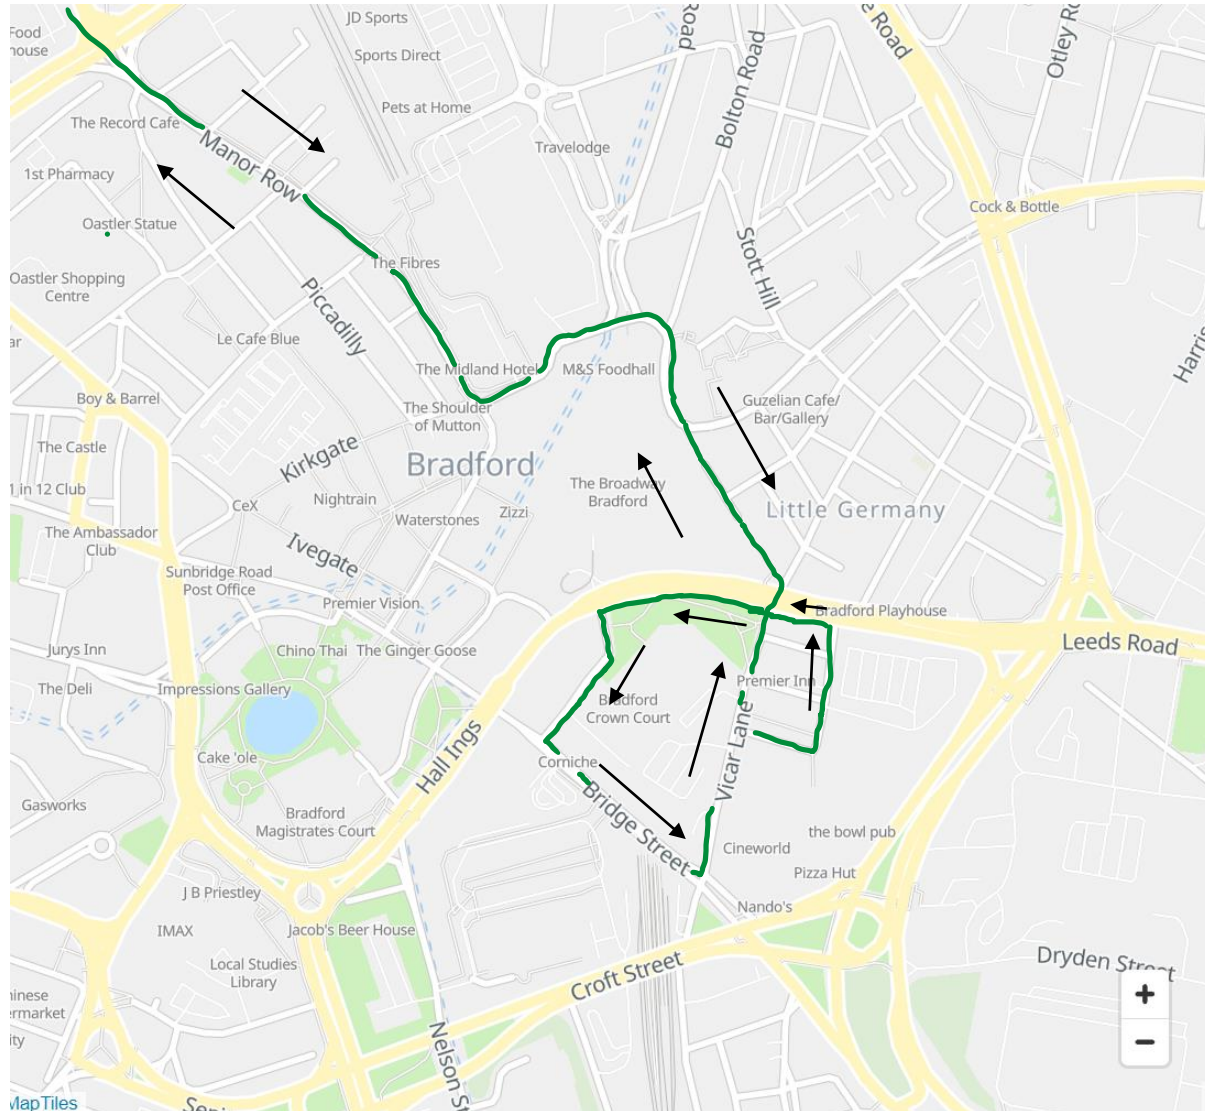

Route: A3 Bradford to Airport and Otley (Flyer)

Key	
→	Direction of Travel
■	New Route

<u>Inbound</u>
Manor Row B, 23323
Forster Square K, 32377
Cheapside M, 32480
Cathedral S, 23306
Little Germany V, 32384
Bridge Street B1, 32355

<u>Outbound</u>
Bridge Street B1, 32355
Little Germany U, 32483
Cathedral N, 32481
Cheapside L, 23311
Forster Square J, 32479
Manor Row A, 23314