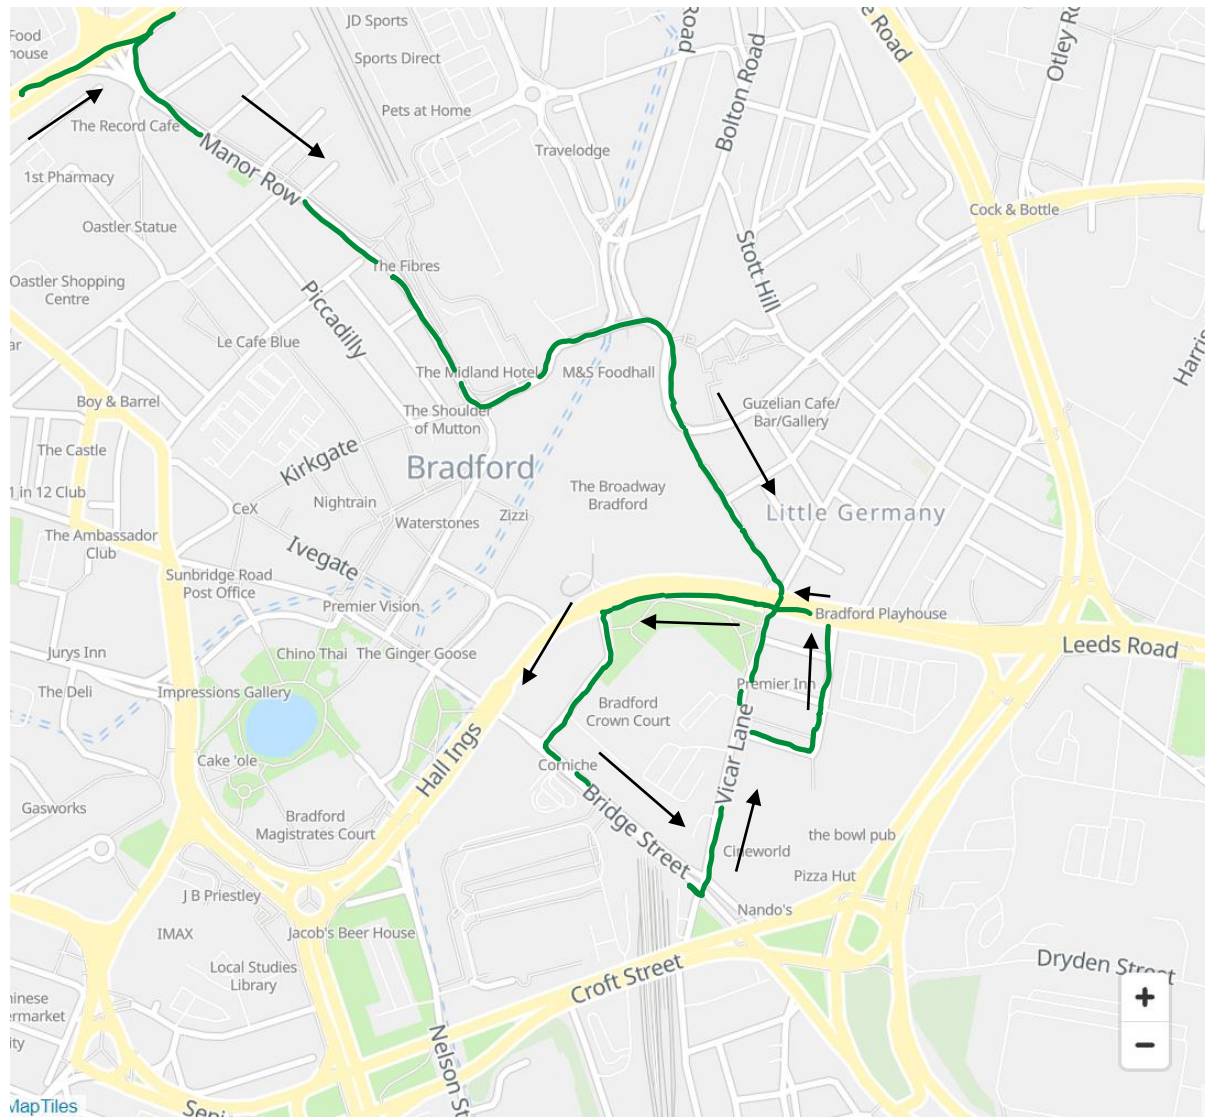

Route: 634 Bradford to Baildon Lucy Hall Drive (TLC)

Key	
	Direction of Travel
	New Route

<u>Inbound</u>
Forster Square K, 32477
Cheapside M, 32480
Cathedral S, 23306
Drake Street D1, 32496

<u>Outbound</u>
Drake Street D1, 32496
Little Germany Z, 32488
Cathedral N, 32481
Cheapside L, 23311