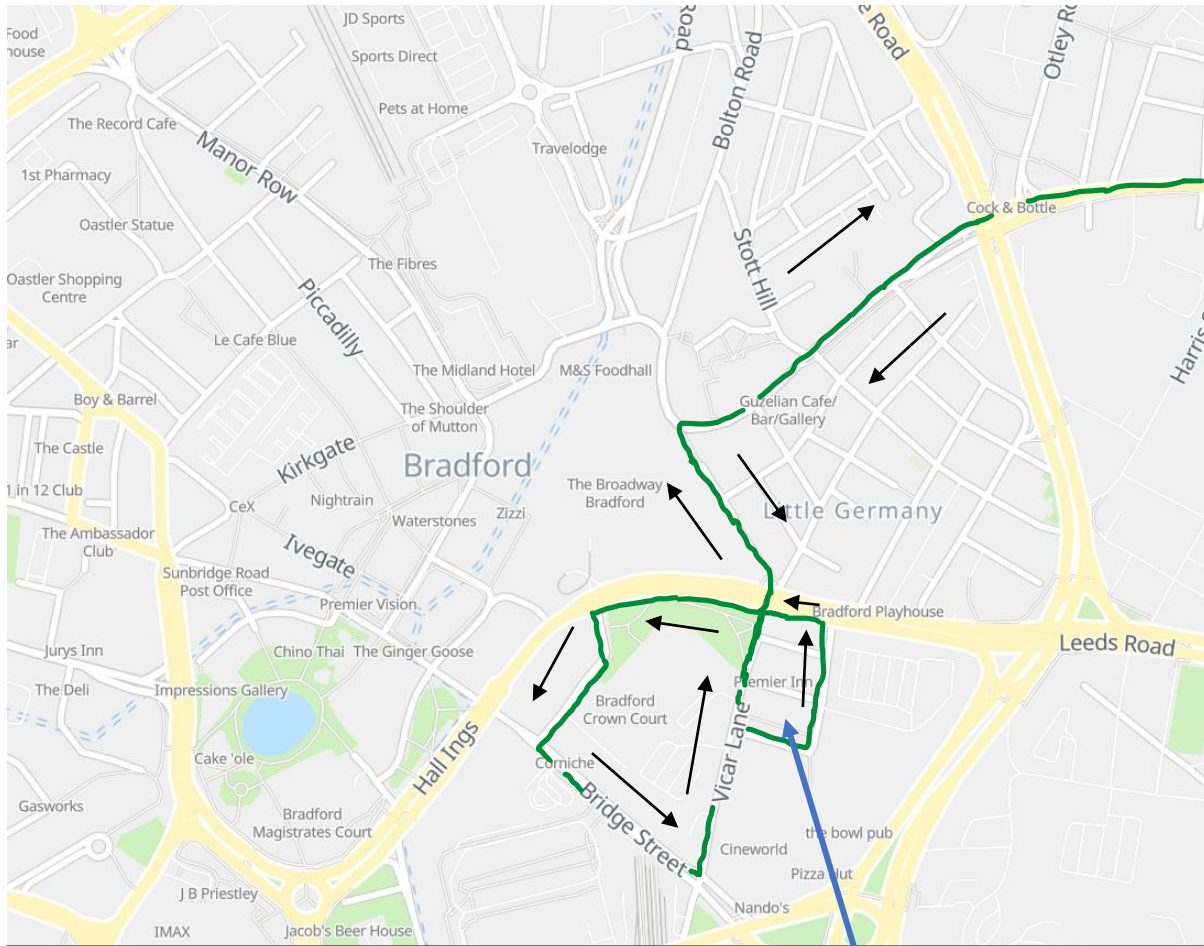

Bradford City Centre Route Maps

Switch-over 14th April 2024

New Bradford City Centre Map from the 14th of April

This map is based upon Ordnance Survey material with the permission of Ordnance Survey on behalf of the Controller of Her Majesty's Stationery Office © Crown copyright. Unauthorised reproduction infringes Crown copyright and may lead to prosecution or civil proceedings. 100020521 2024.

Route: X11 Bradford to Leeds (First)

Route Example

Direction of Travel

Key

- Direction of Travel
- New Route

Inbound

Cathedral T, 23327
Little Germany V, 32484
Bridge Street B1, 32355

Outbound

Bridge Street B1, 32355
Little Germany U, 32483
Upper Park Gate, 13568

Services using Well Street will need to use Vicar Lane, Ebenezer Street, George Street and Leeds Road in order to access Bridge Street via Hall Ings and Drake Street.

Route: 72 Leeds to Bradford (First)

Key

→ Direction of Travel

■ New Route

Inbound

Little Germany X, 32486

Bridge Street B1, 32355

Outbound