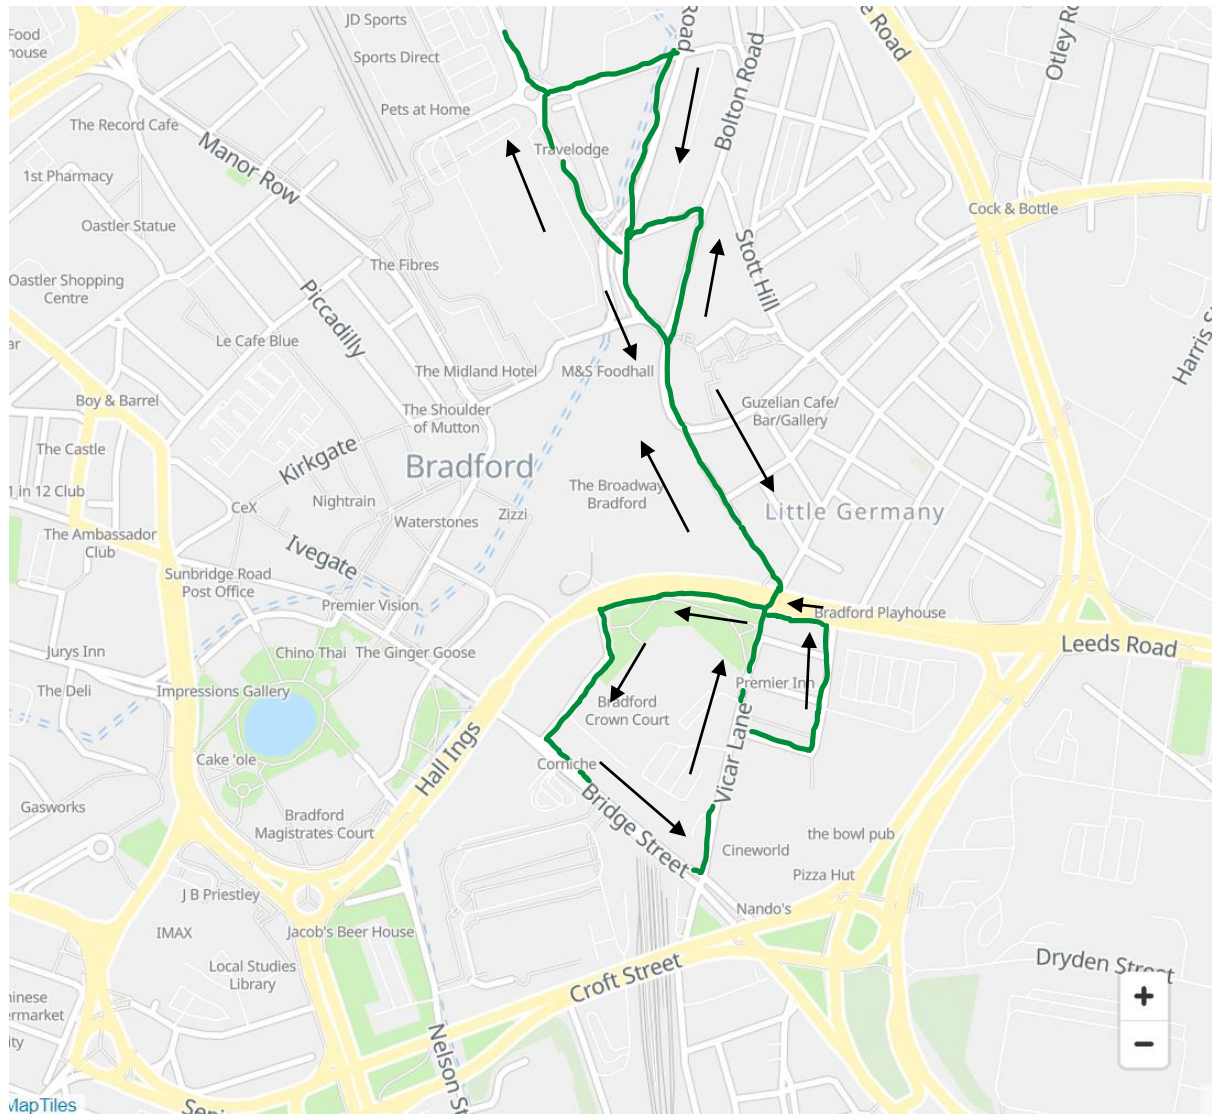

Route: A2 Bradford to Airport and Harrogate (Flyer)

Key

- → Direction of Travel
- New Route

<u>Inbound</u>
North Holme Road, 26159
Cathedral S, 23306
Little Germany V, 32384
Bridge Street B1, 32355

<u>Outbound</u>
Bridge Street B1, 32355
Little Germany U, 32483
Cathedral N, 32481
North Holme Road, 25175