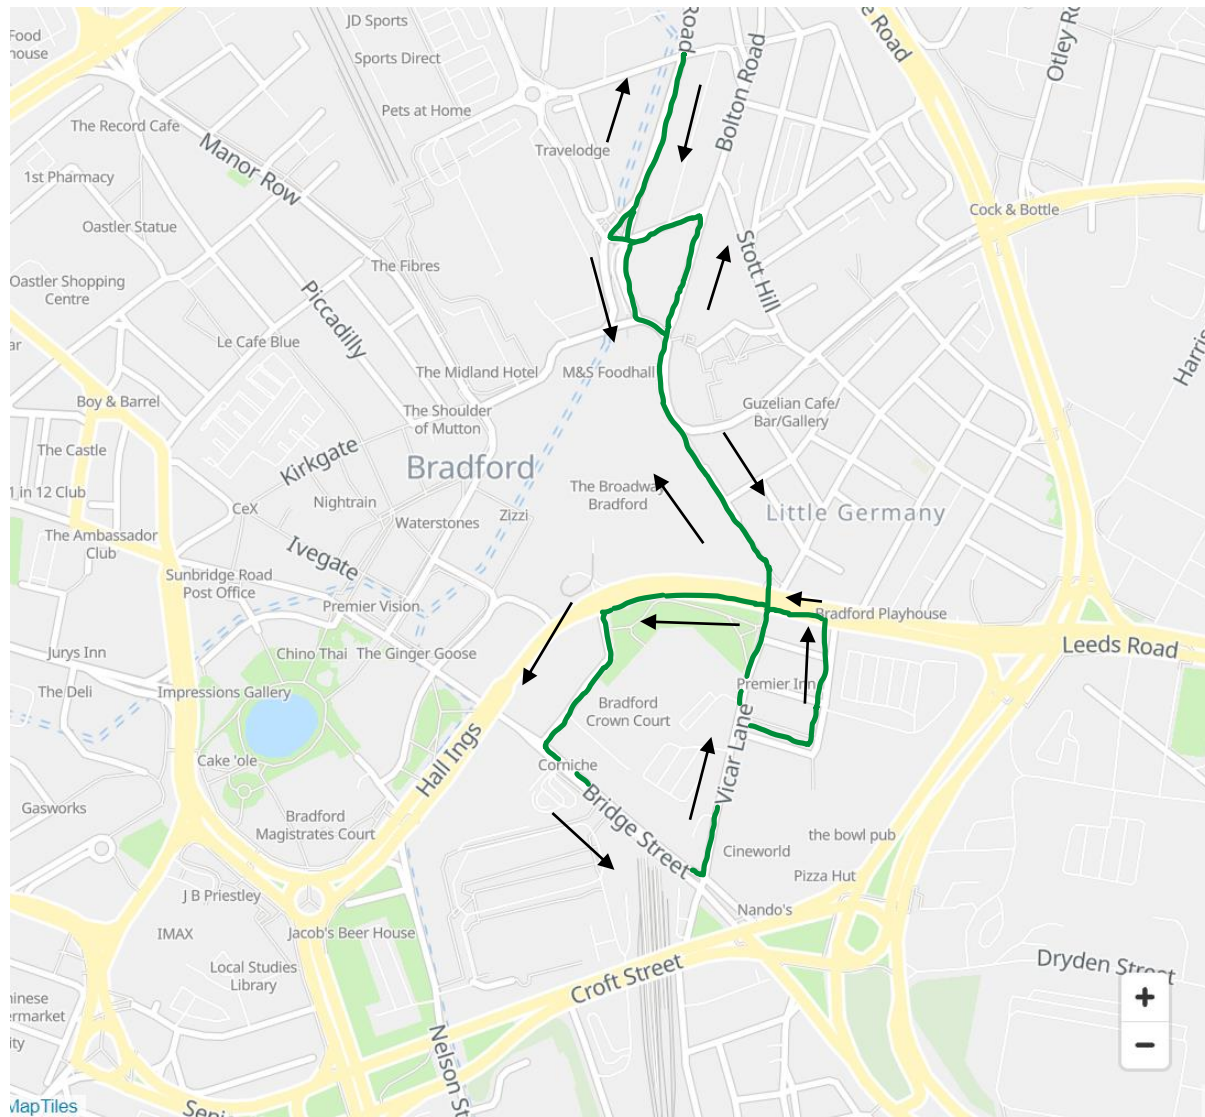

Key	
	Direction of Travel
	New Route

<u>Inbound</u>
Caledonia Street, 24854
Hall Ings H11, 17590
<u>Outbound</u>
Hall Ings H11, 17590
Caledonia Street, 14594

Route: 607 Bradford to Thornton (First)

Key

→ Direction of Travel

■ New Route

<u>Inbound</u>
City Park G, 23177
Nelson Street N2, 32494

<u>Outbound</u>
Nelson Street N2, 32494
City Park A, 32476
City Park C, 23178

Route: 608 Bradford to Holme Wood (First)

Key

→ Direction of Travel

■ New Route

<u>Inbound</u>
East Parade, 23337
Bridge Street B1, 32355

<u>Outbound</u>
Bridge Street B1, 32355
Little Germany W, 32485

Route: 612 Bradford to Shipley Thackley Corner (First)

Key	
	Direction of Travel
	New Route

Key

→ Direction of Travel

■ New Route

Inbound (Towards Buttershaw)
Cathedral S, 23306
Little Germany Y, 34287
Nelson Street N2, 32494
Ashgrove, 23562

Outbound (Towards Shipley)
Ice Arena I, 23554
Little Germany Z, 32488
Cathedral N, 32481