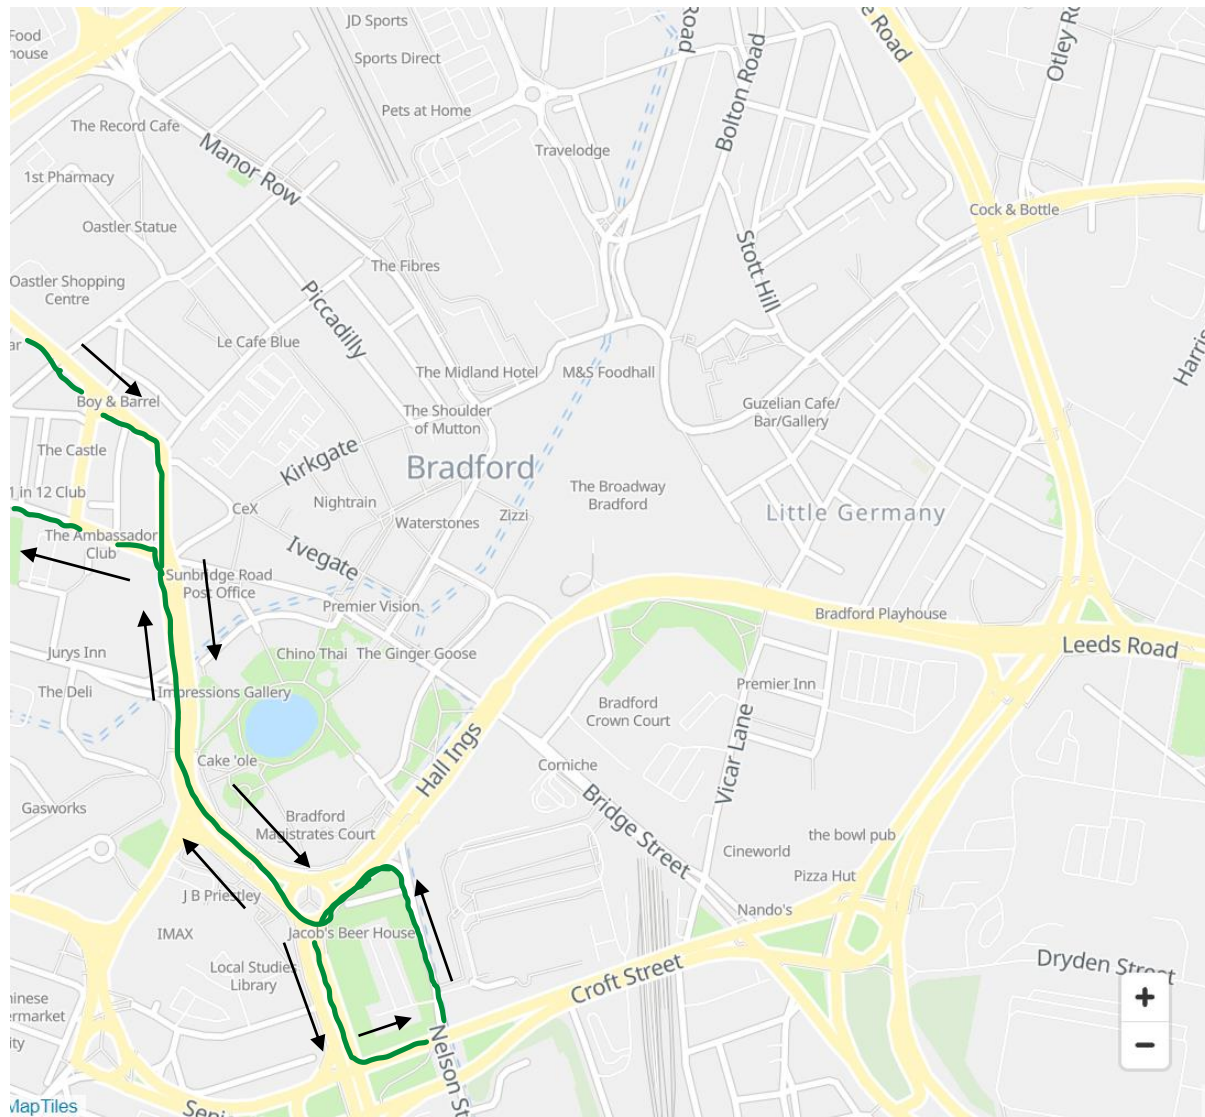

Route: 67 Bradford to Keighley (The Keighley Bus Company)

Key	
	Direction of Travel
	New Route

<u>Inbound</u>
City Park B, 32475
Nelson Street N2, 32494

<u>Outbound</u>
Nelson Street N2, 32494
City Park A, 32476