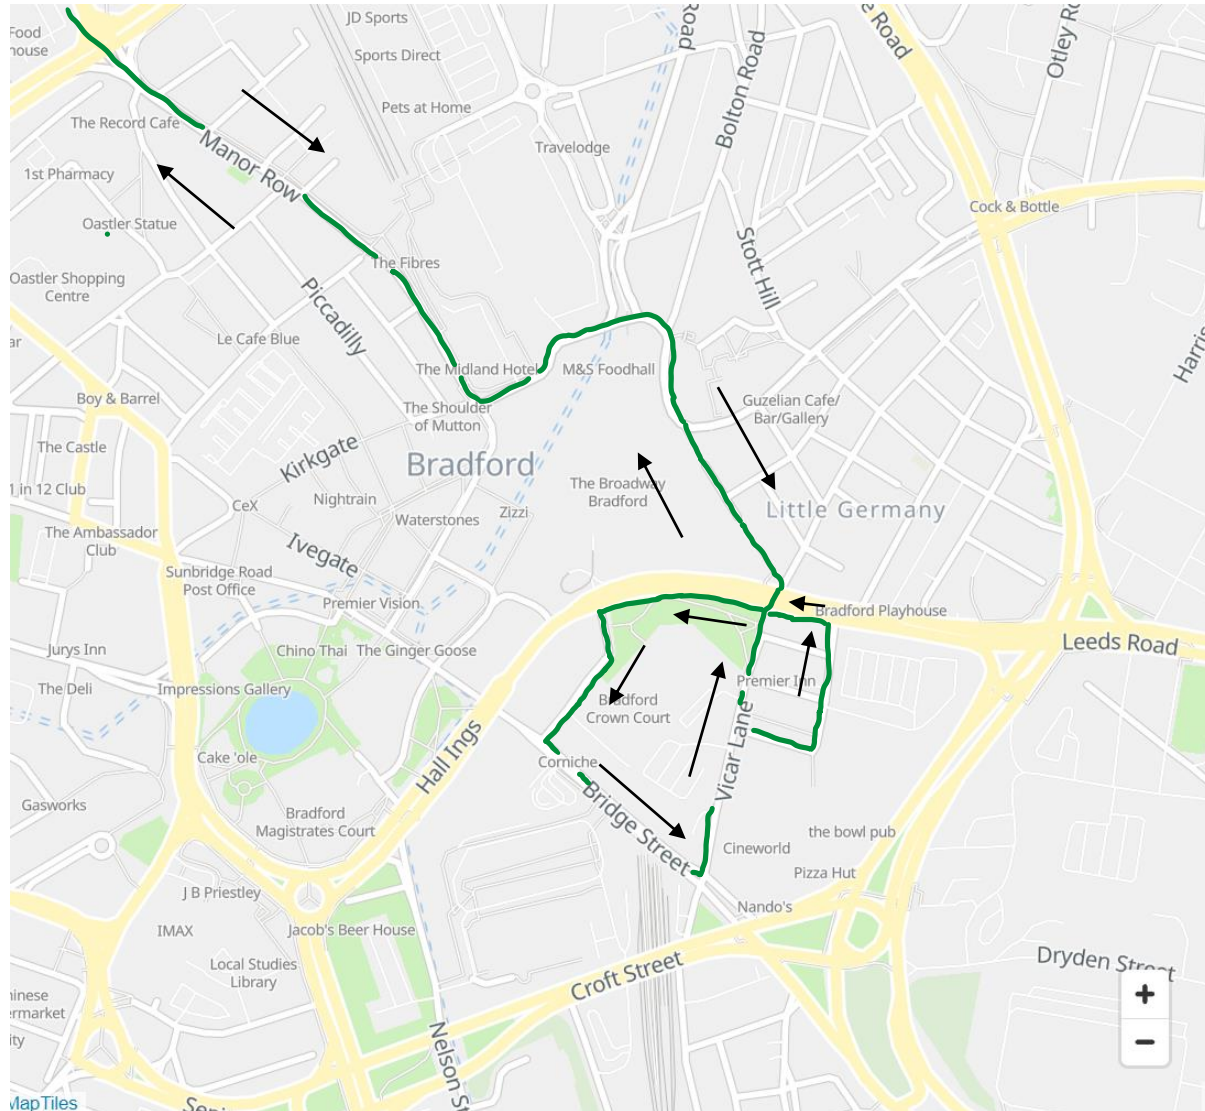

Route: 662 Bradford to Keighley (Keighley Bus Company)

Key	
→	Direction of Travel
■	New Route

<u>Inbound</u>
Manor Row B, 23323
Forster Square K, 32377
Cheapside M, 32480
Cathedral S, 23306
Little Germany V, 32384
Bridge Street B1, 32355

<u>Outbound</u>
Bridge Street B1, 32355
Little Germany U, 32483
Cathedral N, 32481
Cheapside L, 23311
Forster Square J, 32479
Manor Row A, 23314