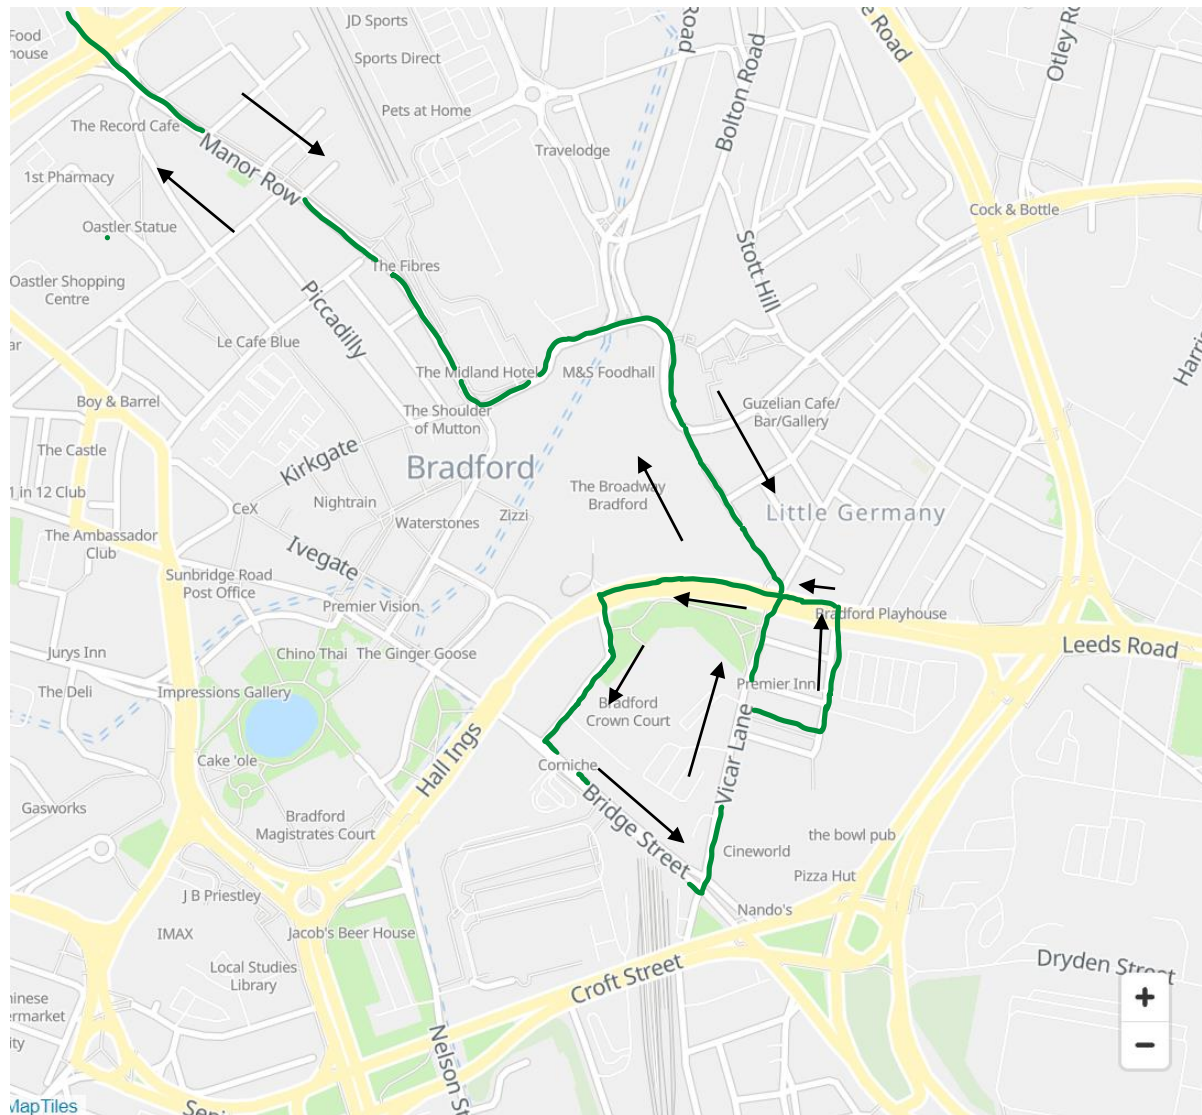

Route: 653 Bradford to Pool in Wharfedale (TLC)

Key

→ Direction of Travel

■ New Route

<u>Inbound</u>
Forster Square K, 32377
Cheapside M, 32480
Cathedral S, 23306
Little Germany V, 32384
Drake Street D1, 32496

<u>Outbound</u>
Drake Street D1, 32496
Little Germany Z, 32488
Cathedral N, 32481
Cheapside L, 23311
Forster Square J, 32479