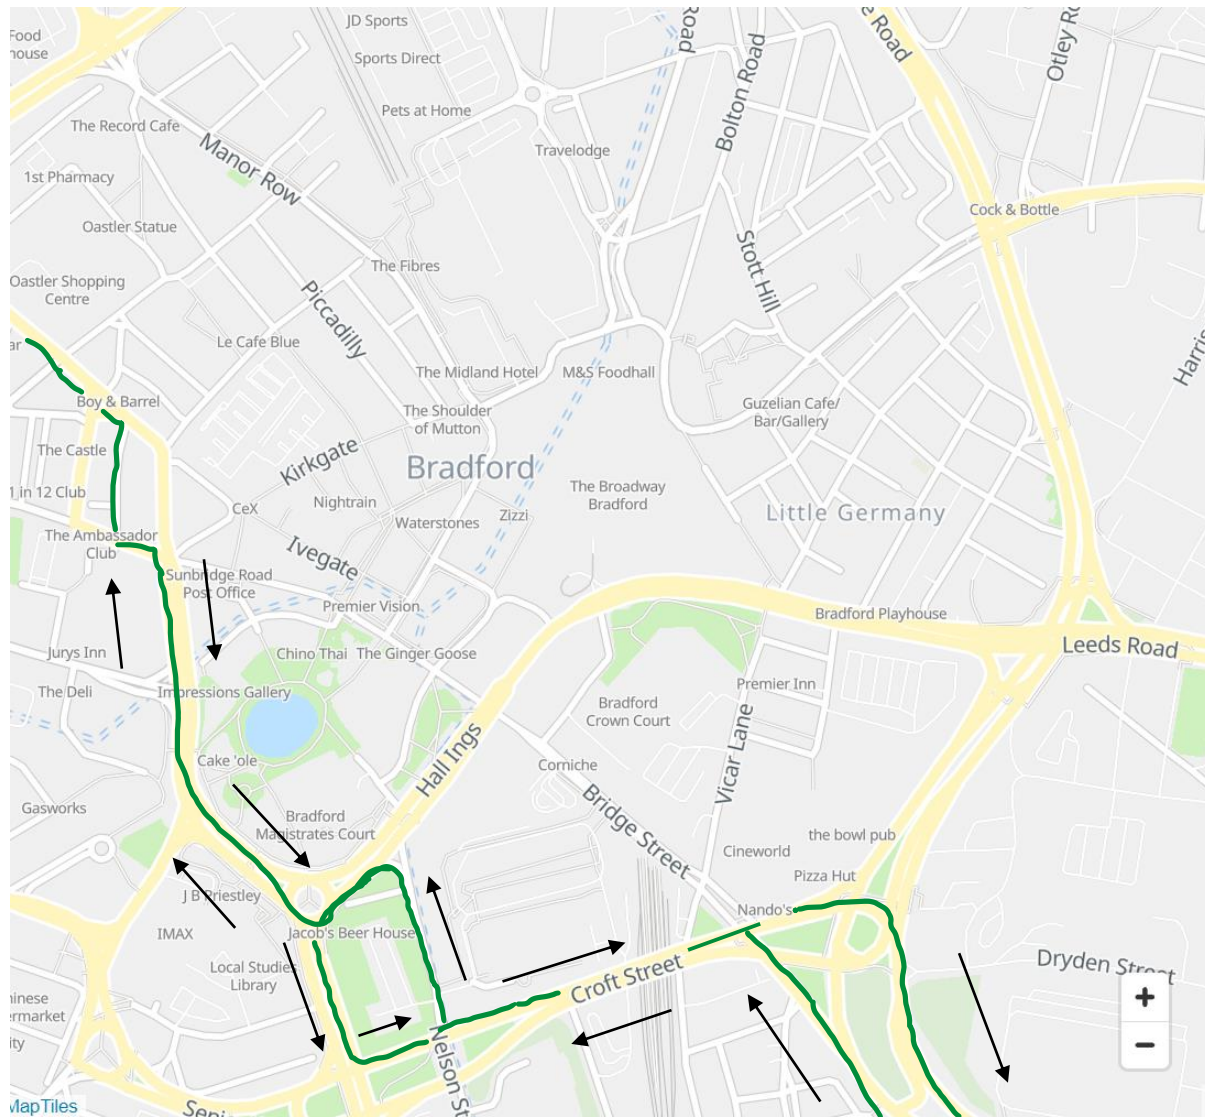

Route: 620 Bierley to Haworth Road (First)

Key	
	Direction of Travel
	New Route

<u>Inbound</u> (Towards Bierley)
High Point C, 23195
City Park B, 32475
Nelson Street N1, 15987
Dryden Street, 13806

<u>Outbound</u> (Haworth Road)
Hall Lane, 22863
Nelson Street N2, 32494
City Park A, 32476
Goitside E, 32473
High Point B, 23193