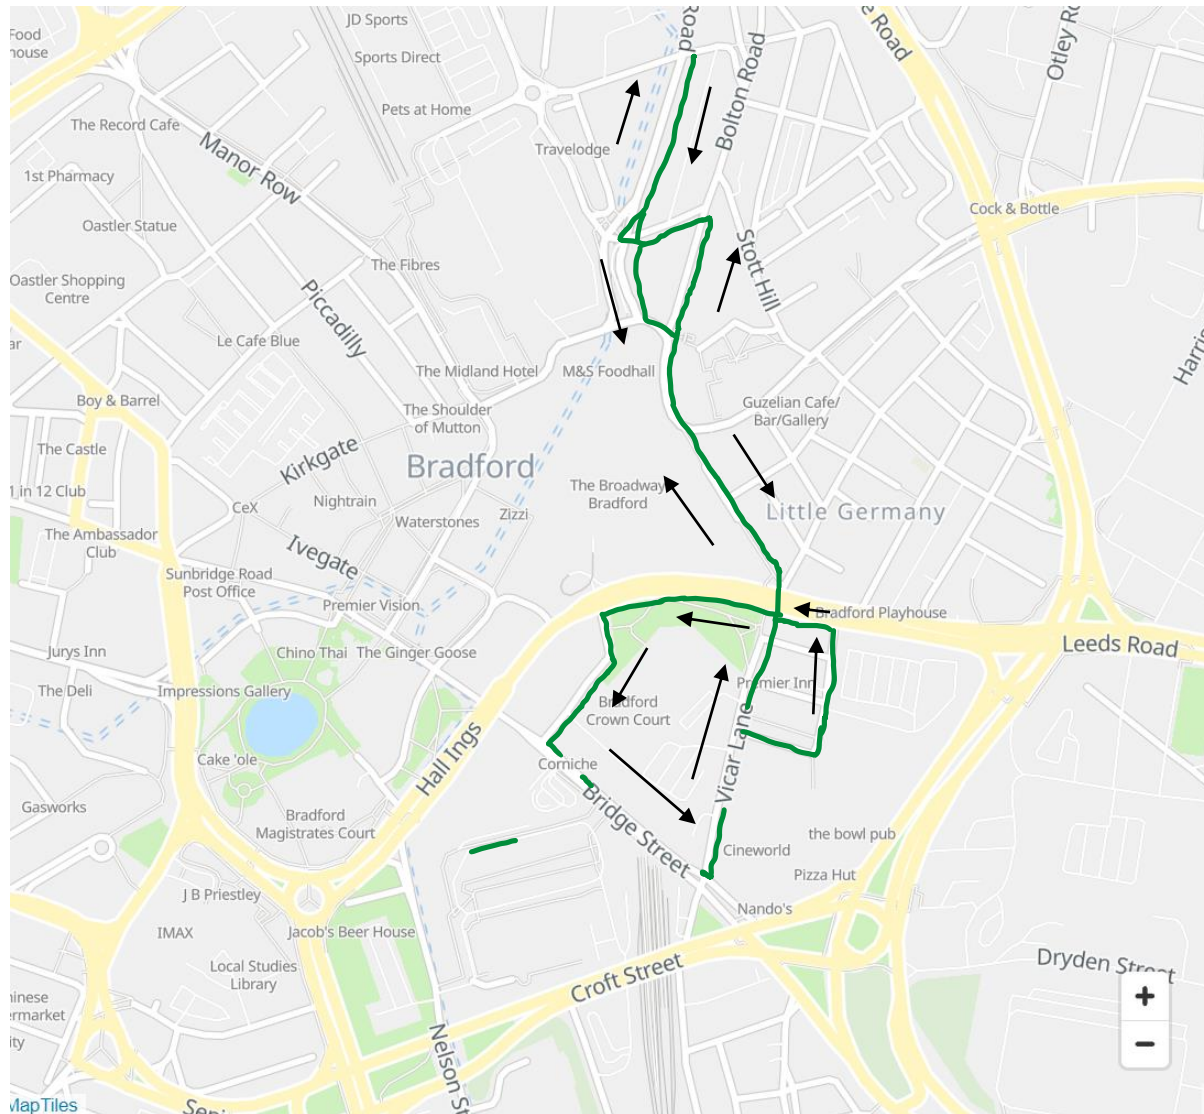

Route: 656 Bradford to Lucy Hall Drive (TLC)

Key

→ Direction of Travel

■ New Route

<u>Inbound</u>
Cathedral S, 23306
Little Germany V, 34284
Drake Street D1, 32496

<u>Outbound</u>
Drake Street D1, 32496
Little Germany Z, 32488
Cathedral N, 32481