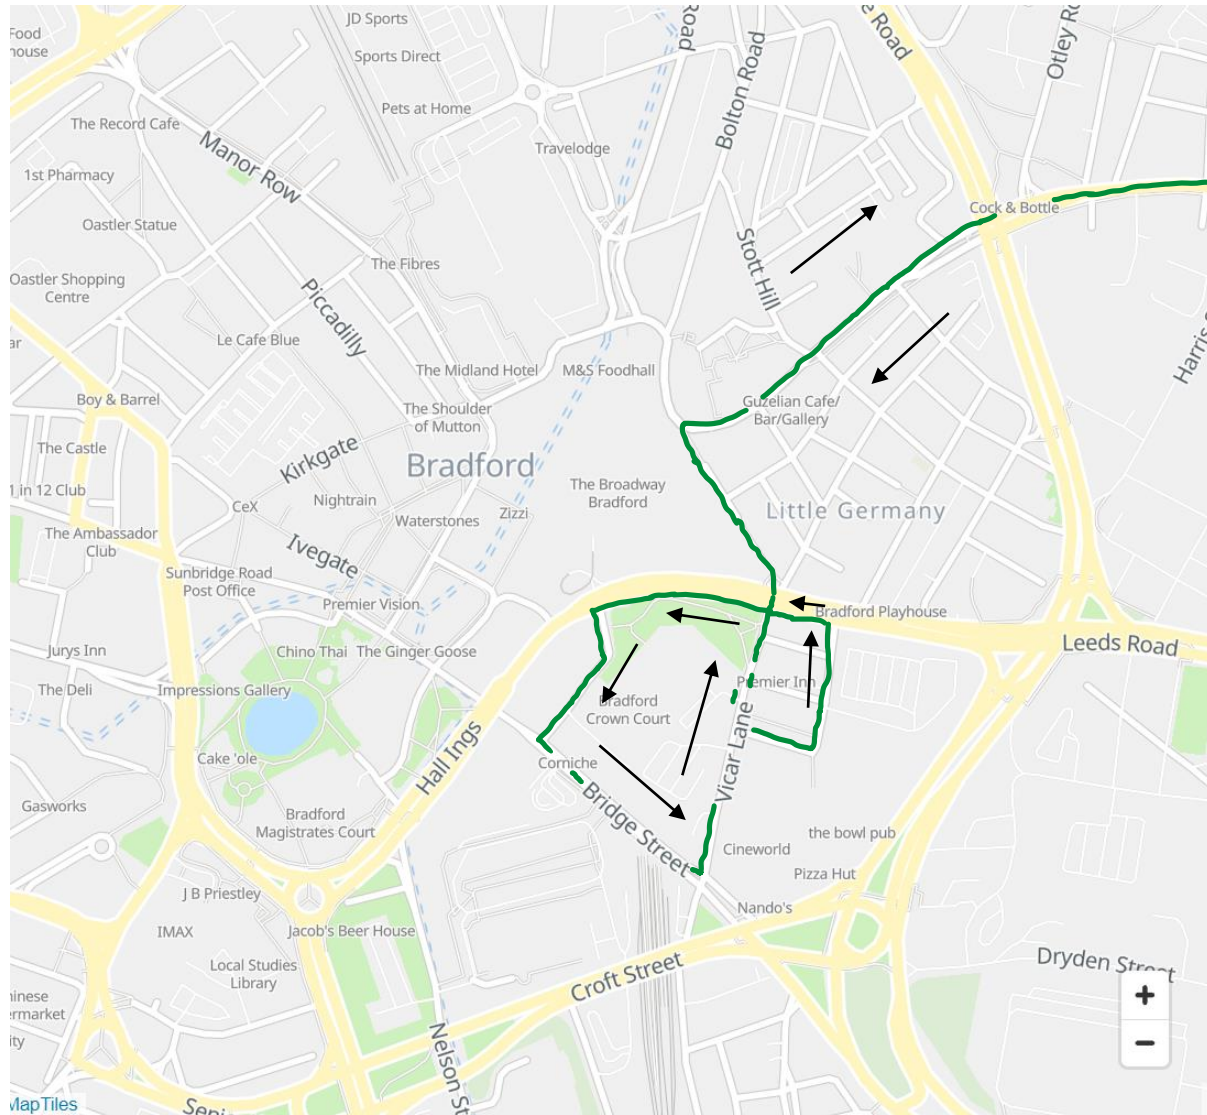

Route: 660 Bradford to Shipley Glen (TLC)

Key	
	Direction of Travel
	New Route

<u>Inbound</u>
Cathedral T, 23327
Little Germany V , 32484
Drake Street D1, 32496

<u>Outbound</u>
Drake Street D1, 32496
Cathedral U, 32483
Nuttall Road, 13578