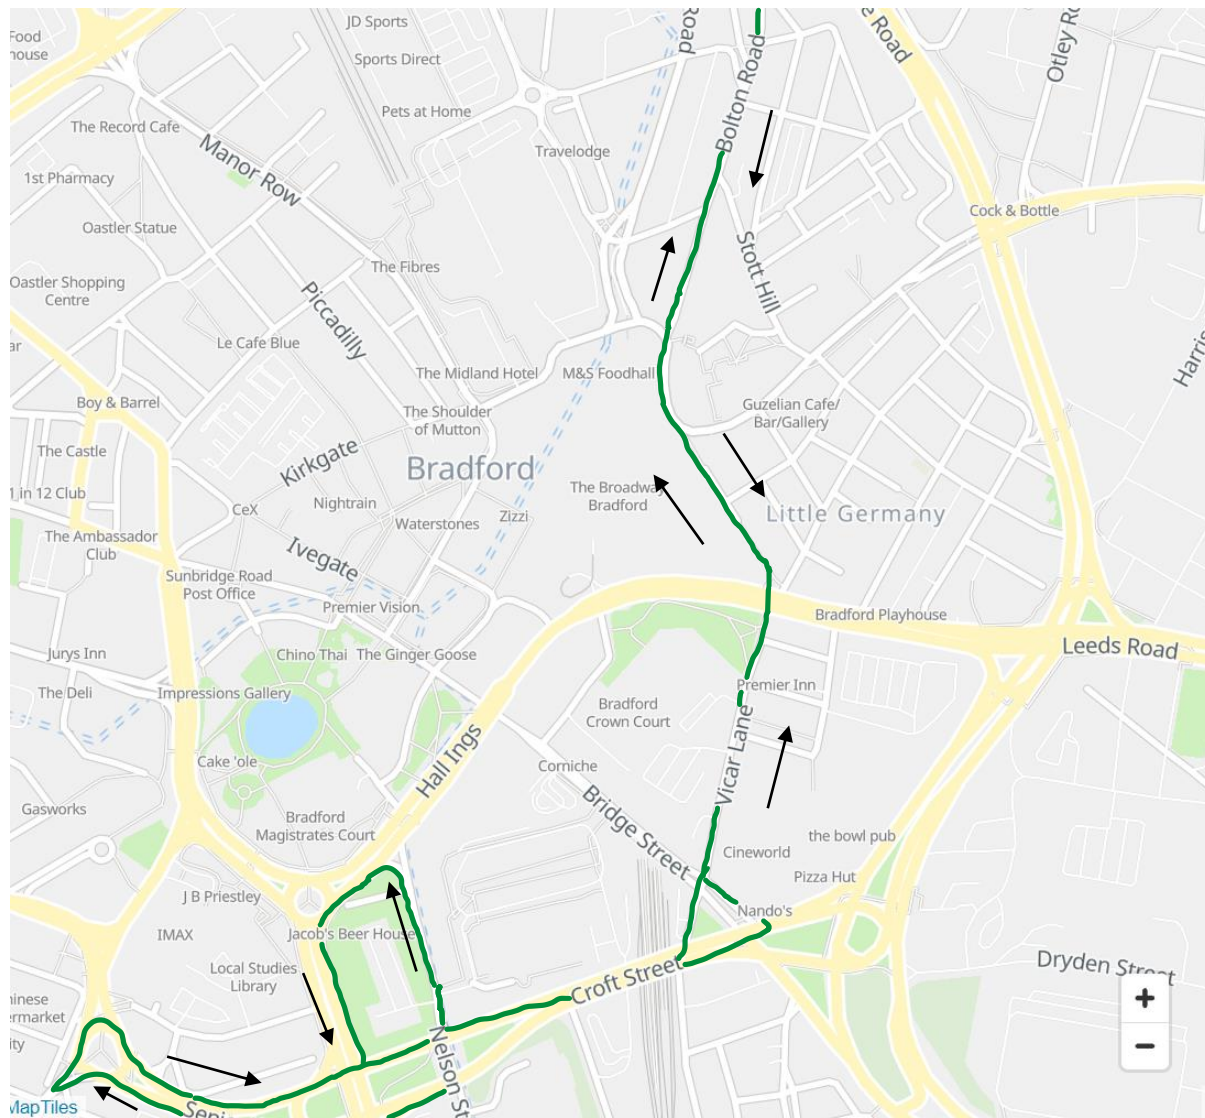

Route: 641 Buttershaw to Five Lane Ends (First)

Key	
	Direction of Travel
	New Route

<u>Inbound</u> (Towards Buttershaw)
Cathedral R, 23303
Cathedral S, 23306
Little Germany Y, 32487
Hall Ings H11, 17590
Ann Place, 23349
<u>Outbound</u> (Towards Five Lane Ends)
Sawrey Place, 23348
Little Germany Z, 32488
Cathedral Q, 23302