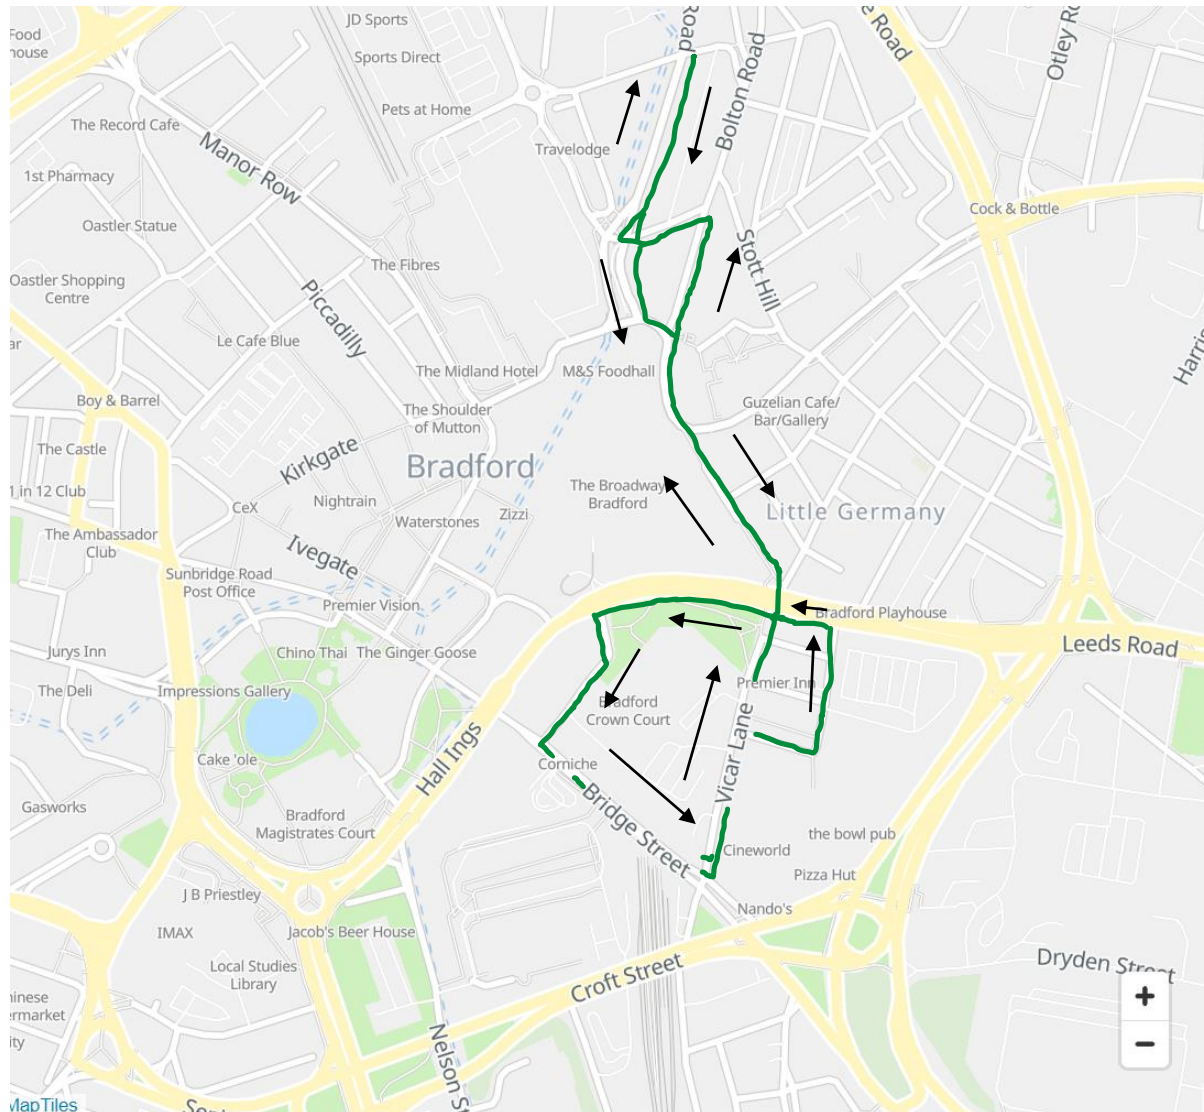

Route: 675/ 677 Bradford to Shipley (TLC)

Key	
	Direction of Travel
	New Route

<u>Inbound</u>
Cathedral S, 23199
Little Germany V, 34284
Drake Street D1, 32496

<u>Outbound</u>
Drake Street D1, 32496
Little Germany U, 32483
Cathedral N, 32481 or Cathedral Q, 23302