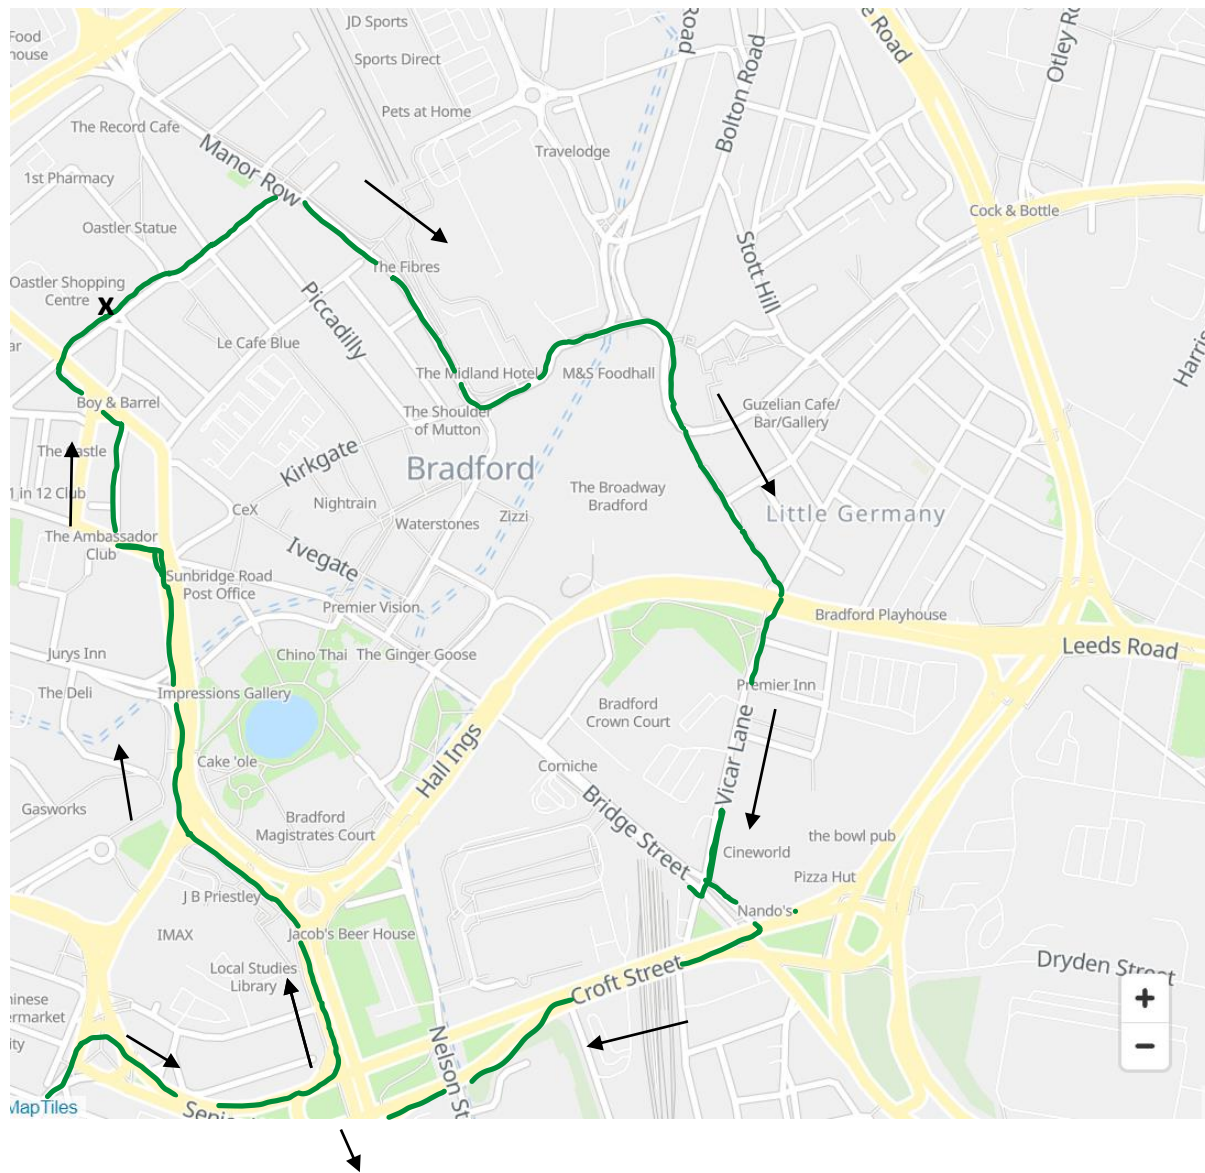

Route: 644 Bradford John Street to Buttershaw Circular (TLC)

Key

- → Direction of Travel
- New Route

<u>Inbound</u>
Sawrey Place, 23348
City Park A, 32476
Westgate G, 26783
Rawson Square H, 23331

<u>Outbound</u>
Rawson Square H, 23331
Cheapside N9, 23324
Cathedral S, 23306
Little Germany Y, 32497
Caledonia Street, 14594