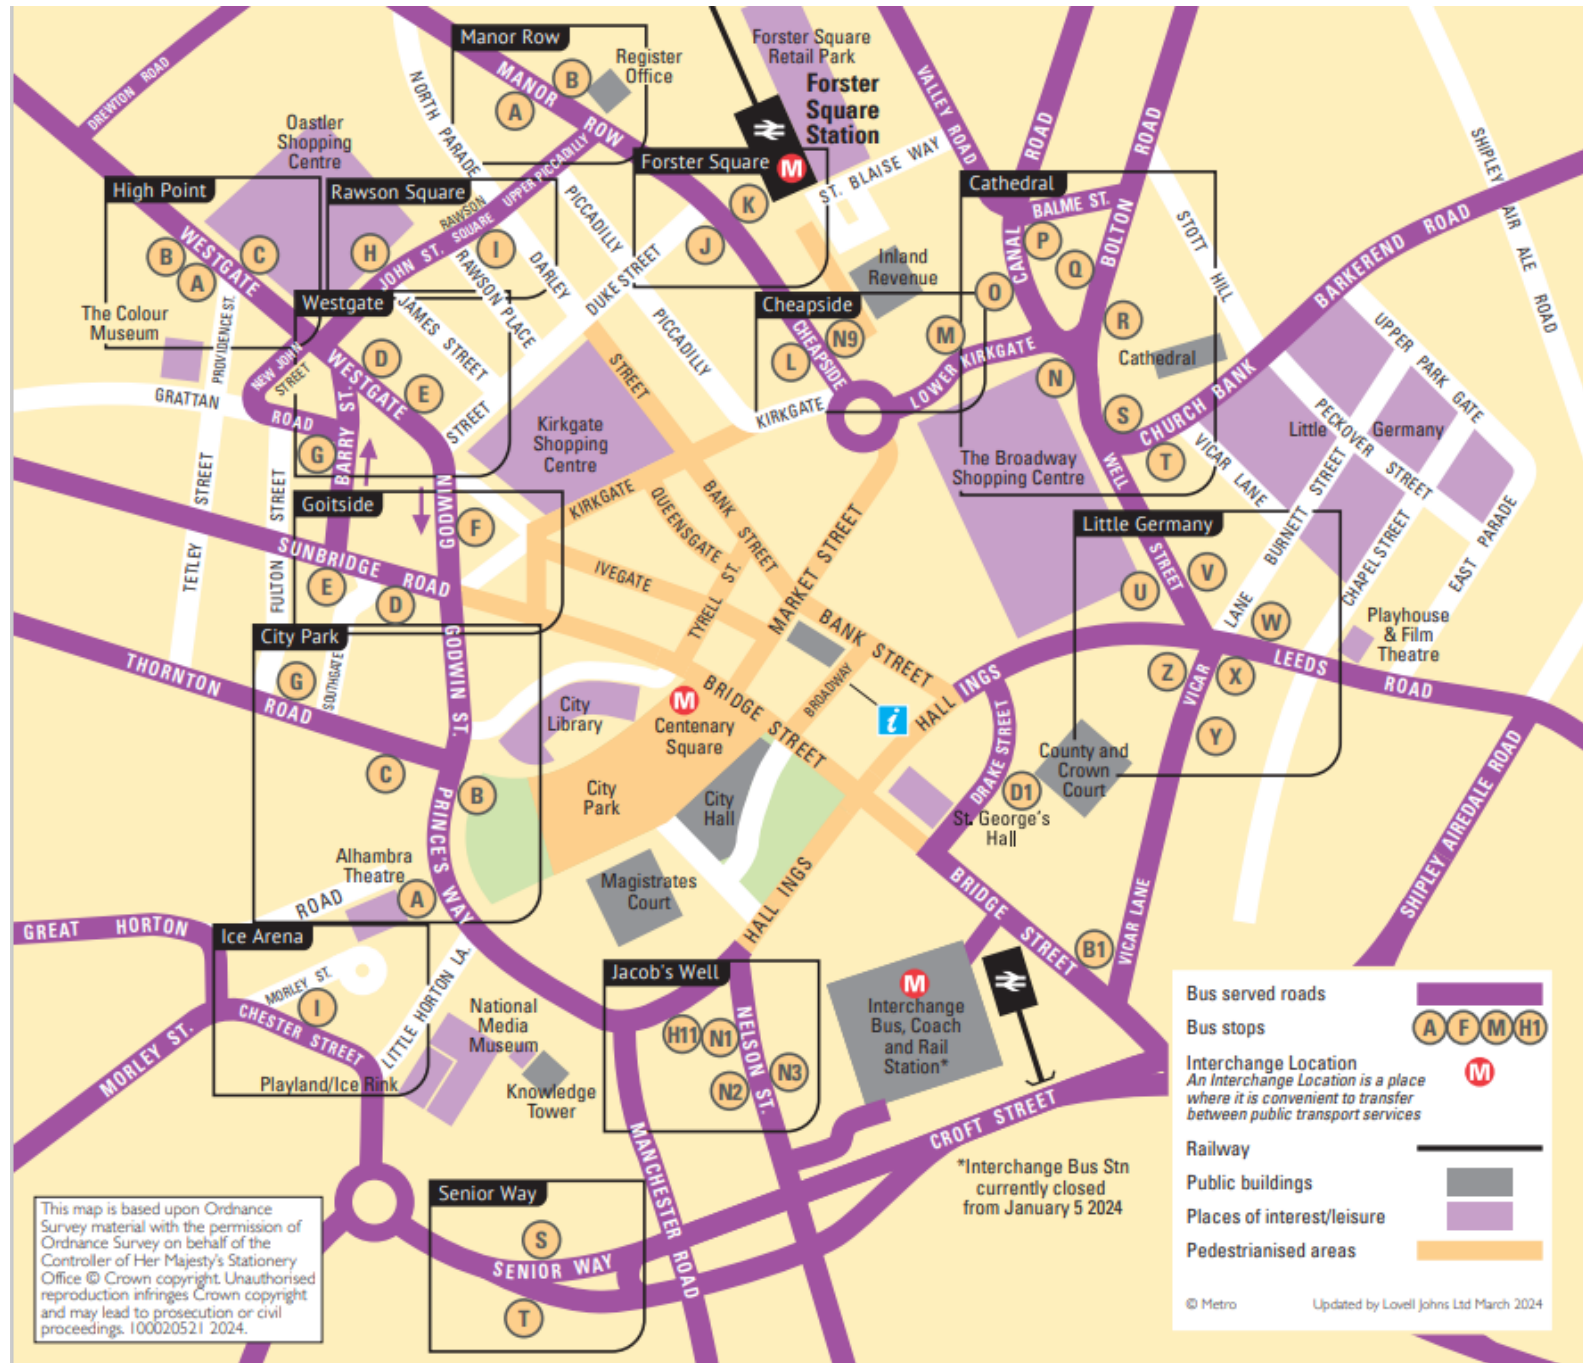

Bradford City Centre Route Maps

Switch-over 14th April 2024

New Bradford City Centre Map from the 14th of April

This map is based upon Ordnance Survey material with the permission of Ordnance Survey on behalf of the Controller of Her Majesty's Stationery Office © Crown copyright. Unauthorised reproduction infringes Crown copyright and may lead to prosecution or civil proceedings. 100020521 2024.