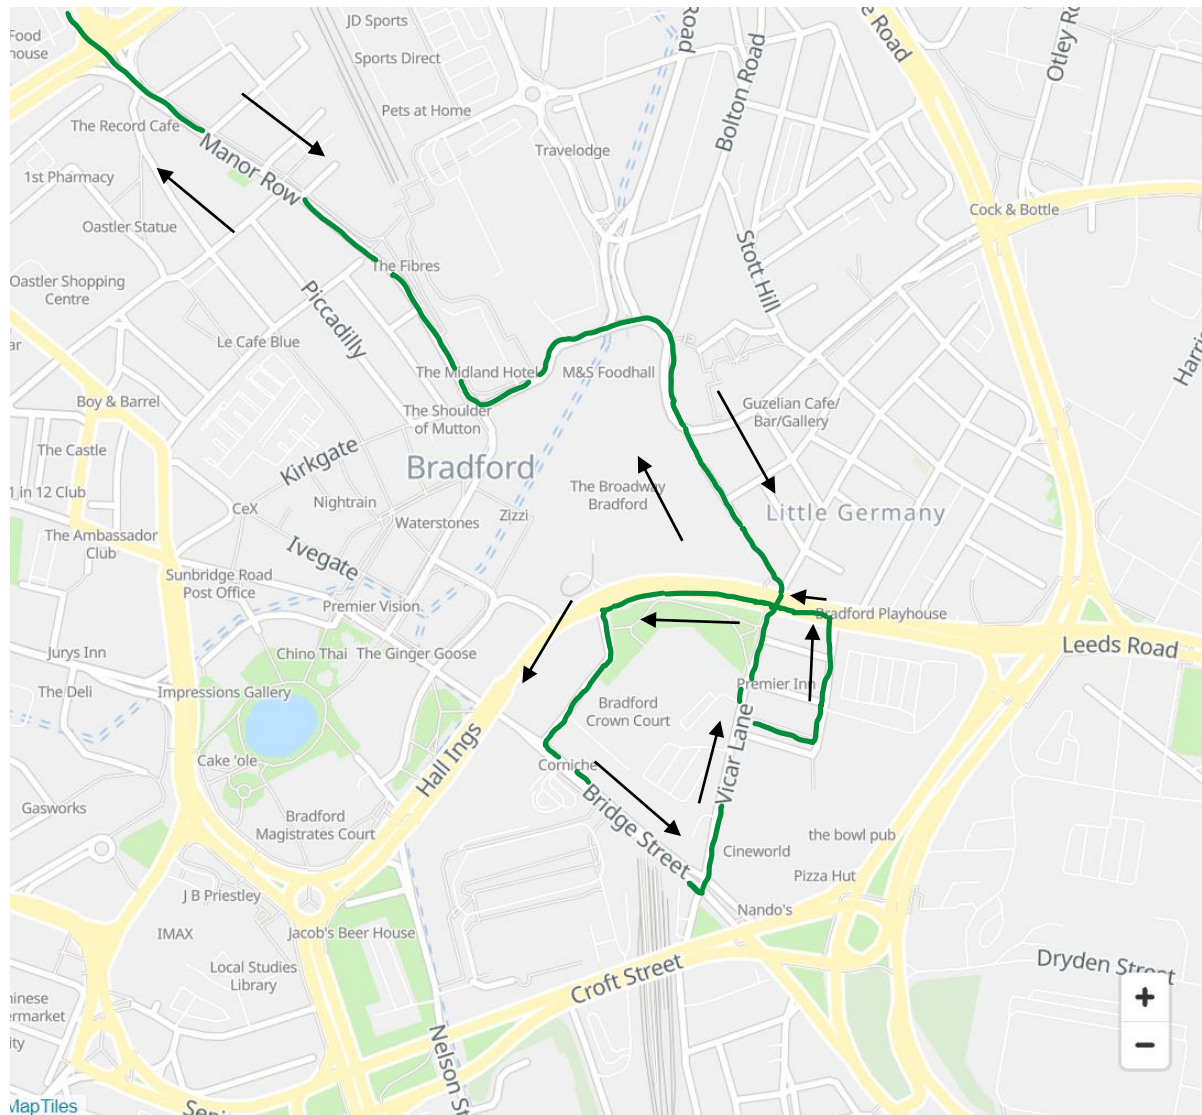

Route: 620 Bierley to Haworth Road (First)

Key	
	Direction of Travel
	New Route

<u>Inbound</u> (Towards Bierley)
High Point C, 23195
City Park B, 32475
Nelson Street N1, 15987
Dryden Street, 13806

<u>Outbound</u> (Haworth Road)
Hall Lane, 22863
Nelson Street N2, 32494
City Park A, 32476
Goitside E, 32473
High Point B, 23193

Route: 622 Bradford to Bingley (First)

Key	
	Direction of Travel
	New Route

<u>Inbound</u>
Manor Row B, 23314
Forster Square K, 32377
Cheapside M, 32480
Cathedral S, 23306
Little Germany V, 32384
Bridge Street B1, 32355

<u>Outbound</u>
Bridge Street B1, 32355
Little Germany U, 32483
Cathedral N, 32481
Cheapside L, 23311
Forster Square J, 32479
Manor Row A, 23323

Route: 626 Bradford to Baildon (First)

Key	
	Direction of Travel
	New Route