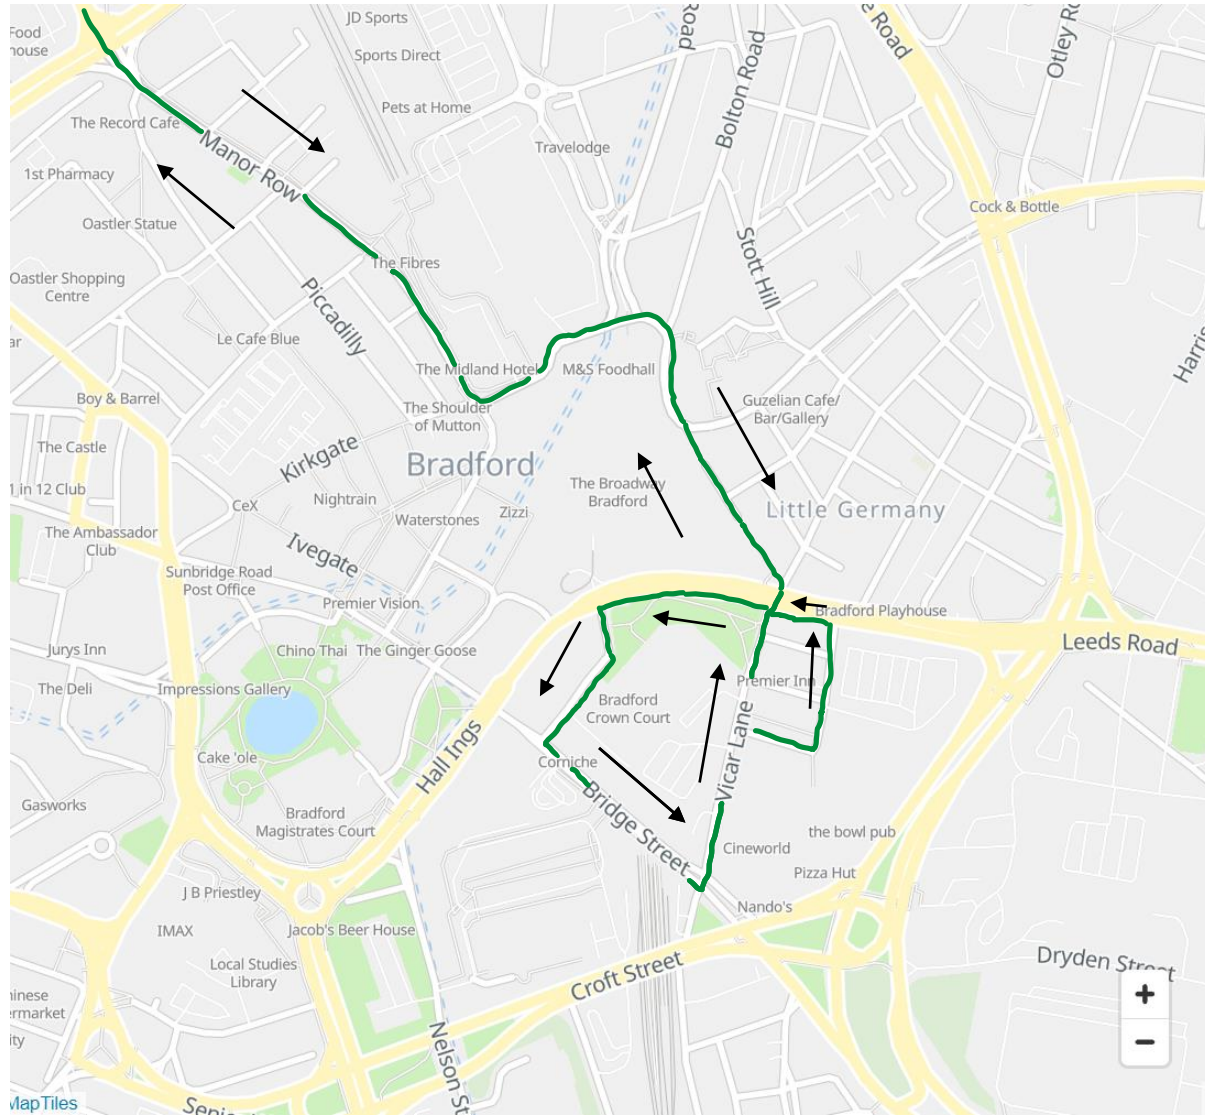

Route: 680 Bradford to Bingley (First)

Key

→ Direction of Travel

■ New Route

Inbound

Manor Row B, 23323
Forster Square K, 32477
Cheapside M, 32480
Cathedral S, 23306
Little Germany V, 32484
Bridge Street B1, 32355

Outbound

Bridge Street B1, 23355
Little Germany Z, 32488
Cathedral N, 32481
Cheapside L, 23311
Forster Square J, 32478
Manor Row A, 23314