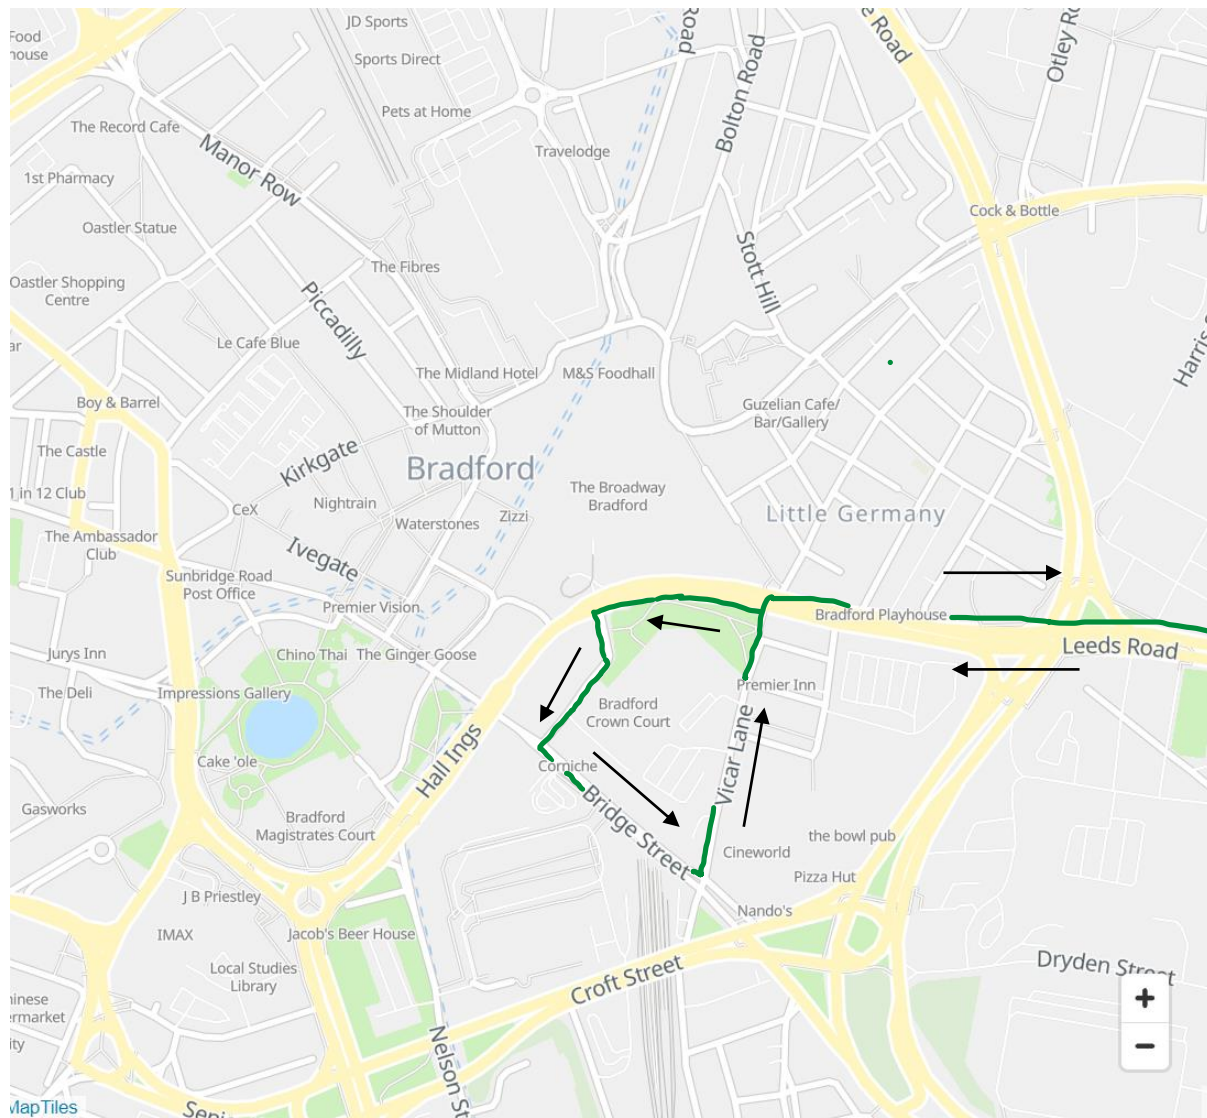

Route: X6 Bradford to Leeds (First)

Key	
	Direction of Travel
	New Route

<u>Inbound</u>
Bridge Street B1, 32355

<u>Outbound</u>
Bridge Street B1, 32355
Little Germany Z, 32488