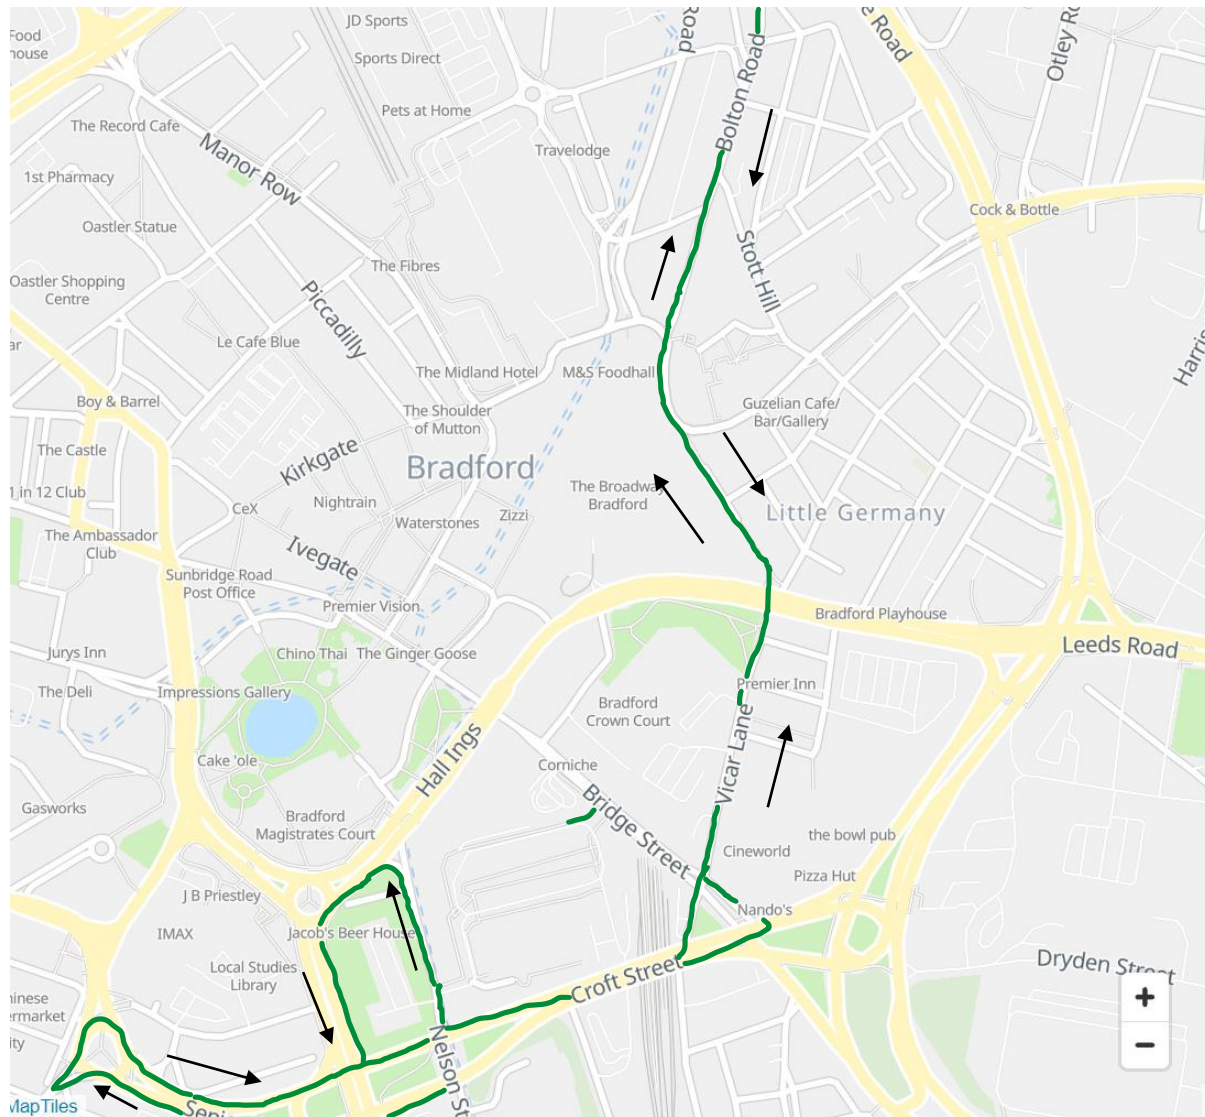

Route: 640 Buttershaw to Five Lane Ends (First)

Key	
	Direction of Travel
	New Route

<u>Inbound</u> (Towards Buttershaw)
Cathedral R, 23303
Cathedral S, 23306
Little Germany Y, 32487
Hall Ings H11, 17590
Ann Place, 23349
<u>Outbound</u> (Towards Five Lane Ends)
Sawrey Place, 23348
Little Germany Z, 32488
Cathedral Q, 23302