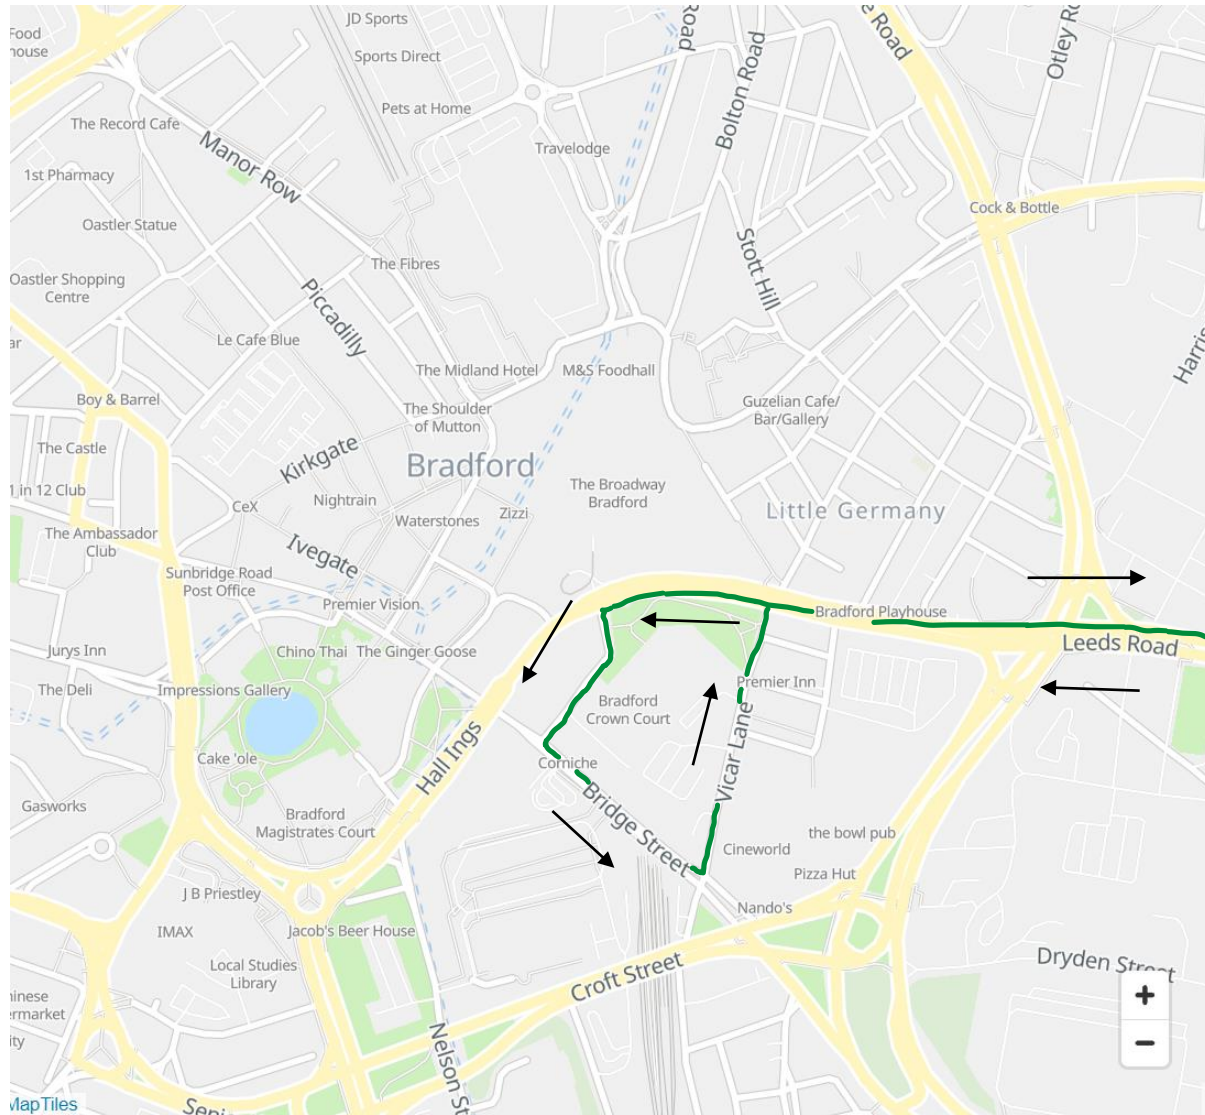

<u>Key</u>	
	Direction of Travel
	New Route

<u>Inbound</u>
Ice Arena I, 23354
Hall Ings H11, 17590
<u>Outbound</u>
Hall Ings H11, 17590
Great Horton Road, 23353

Route: 606 Bradford to Euroway Industrial Estate (TLC)

Key	
	Direction of Travel
	New Route

<u>Inbound</u>
Caledonia Street, 24854
Hall Ings H11, 17590
<u>Outbound</u>
Hall Ings H11, 17590
Caledonia Street, 14594

Route: 607 Bradford to Thornton (First)

Key

→ Direction of Travel

■ New Route

<u>Inbound</u>
City Park G, 23177
Nelson Street N2, 32494

<u>Outbound</u>
Nelson Street N2, 32494
City Park A, 32476
City Park C, 23178

Route: 608 Bradford to Holme Wood (First)

Key

→ Direction of Travel

■ New Route

<u>Inbound</u>
East Parade, 23337
Bridge Street B1, 32355

<u>Outbound</u>
Bridge Street B1, 32355
Little Germany W, 32485

Route: 612 Bradford to Shipley Thackley Corner (First)

Key	
	Direction of Travel
	New Route