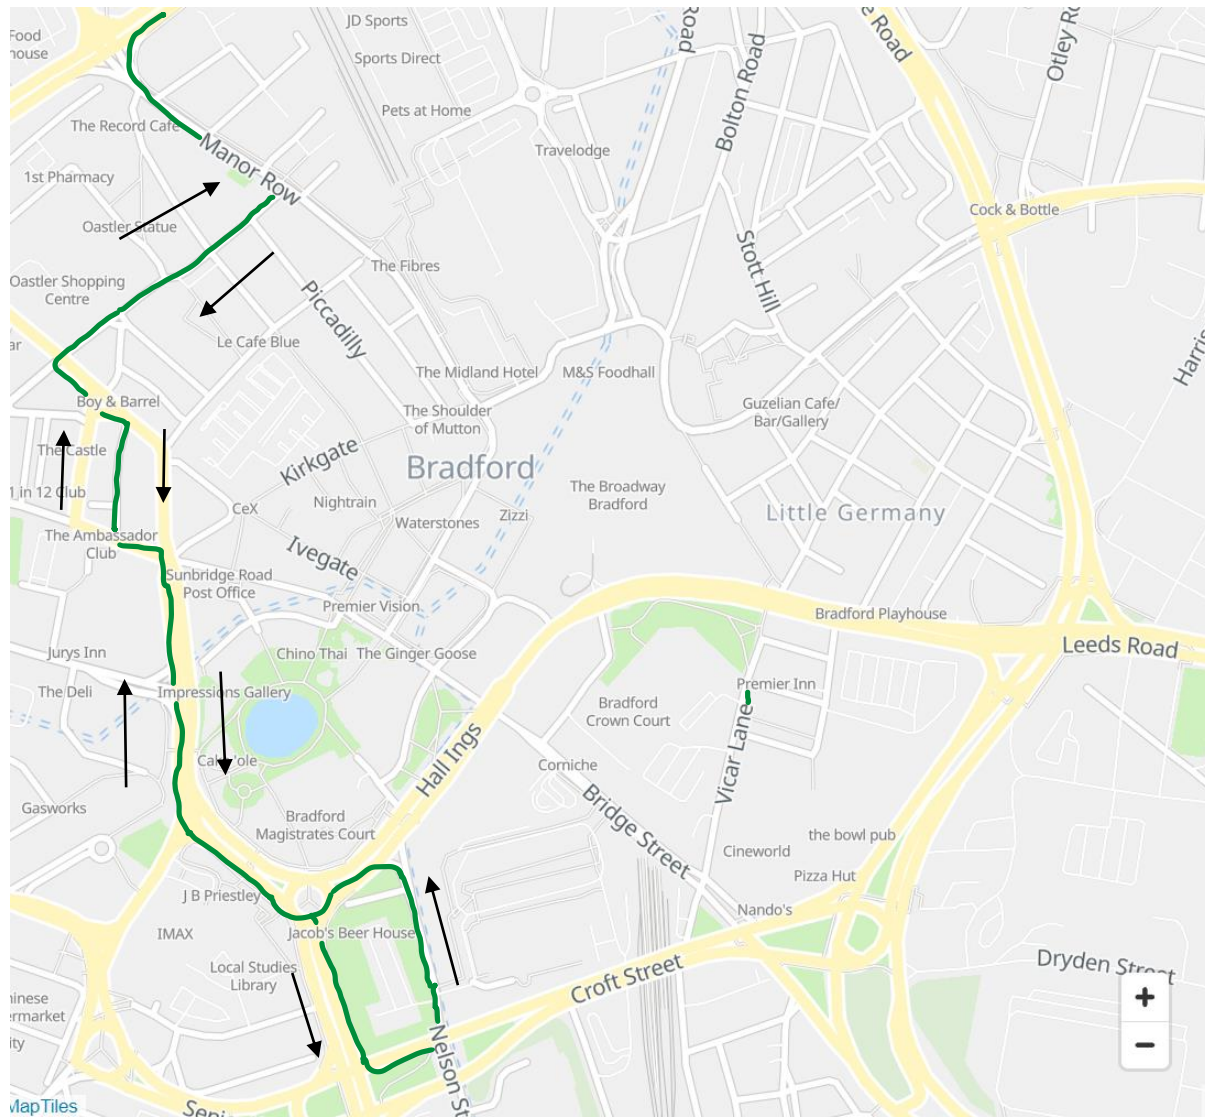

Route: 676 Bradford to Cottingley/Shipley Market Square (TLC)

Key	
	Direction of Travel
	New Route

<u>Inbound</u>
Manor Row B, 23323
Rawson Square I, 23329
City Park B, 32475
Nelson Street N2, 32494

<u>Outbound</u> (Towards Cottingley)
Nelson Street N2, 32494
City Park A, 32476
Westgate G, 26783
Rawson Square H, 23331
Manor Row A, 23323