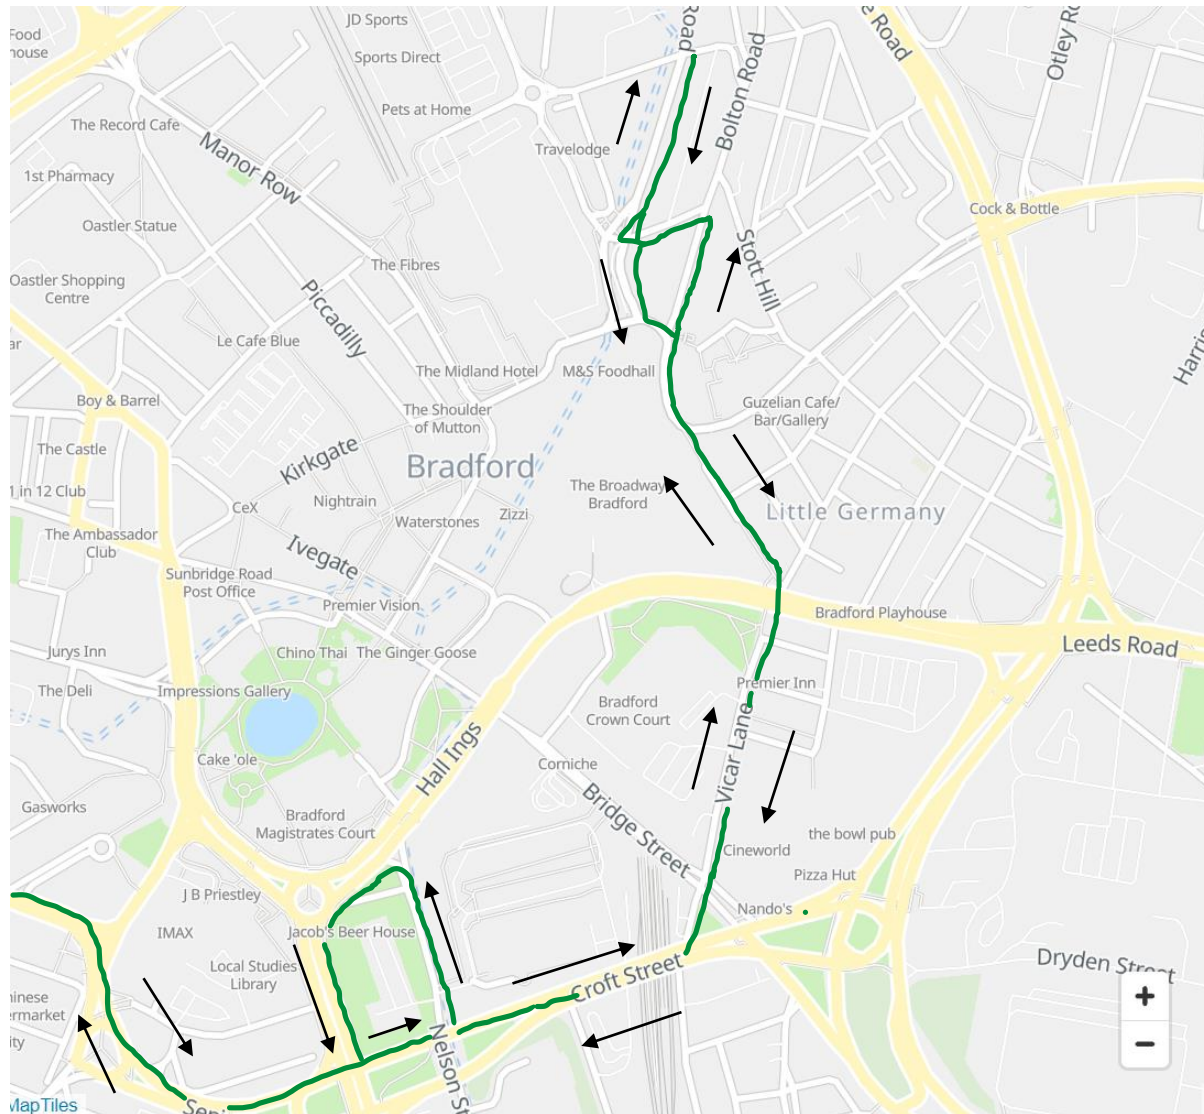

■ New Route

<u>Inbound</u>
East Parade, 23337
Bridge Street B1, 32355

<u>Outbound</u>
Bridge Street B1, 32355
Little Germany W, 32485

Route: 612 Bradford to Shipley Thackley Corner (First)

Key	
	Direction of Travel
	New Route

<u>Inbound</u>
Cathedral S, 23306
Little Germany V, 32484
Bridge Street B1, 32355

<u>Outbound</u>
Bridge Street B1, 32355
Little Germany Z, 32488
Cathedral N, 32481

Route: 613 Shipley to Buttershaw (First)

Key

→ Direction of Travel

■ New Route

Inbound (Towards Buttershaw)
Cathedral S, 23306
Little Germany Y, 34287
Nelson Street N2, 32494
Ashgrove, 23562

Outbound (Towards Shipley)
Ice Arena I, 23554
Little Germany Z, 32488
Cathedral N, 32481