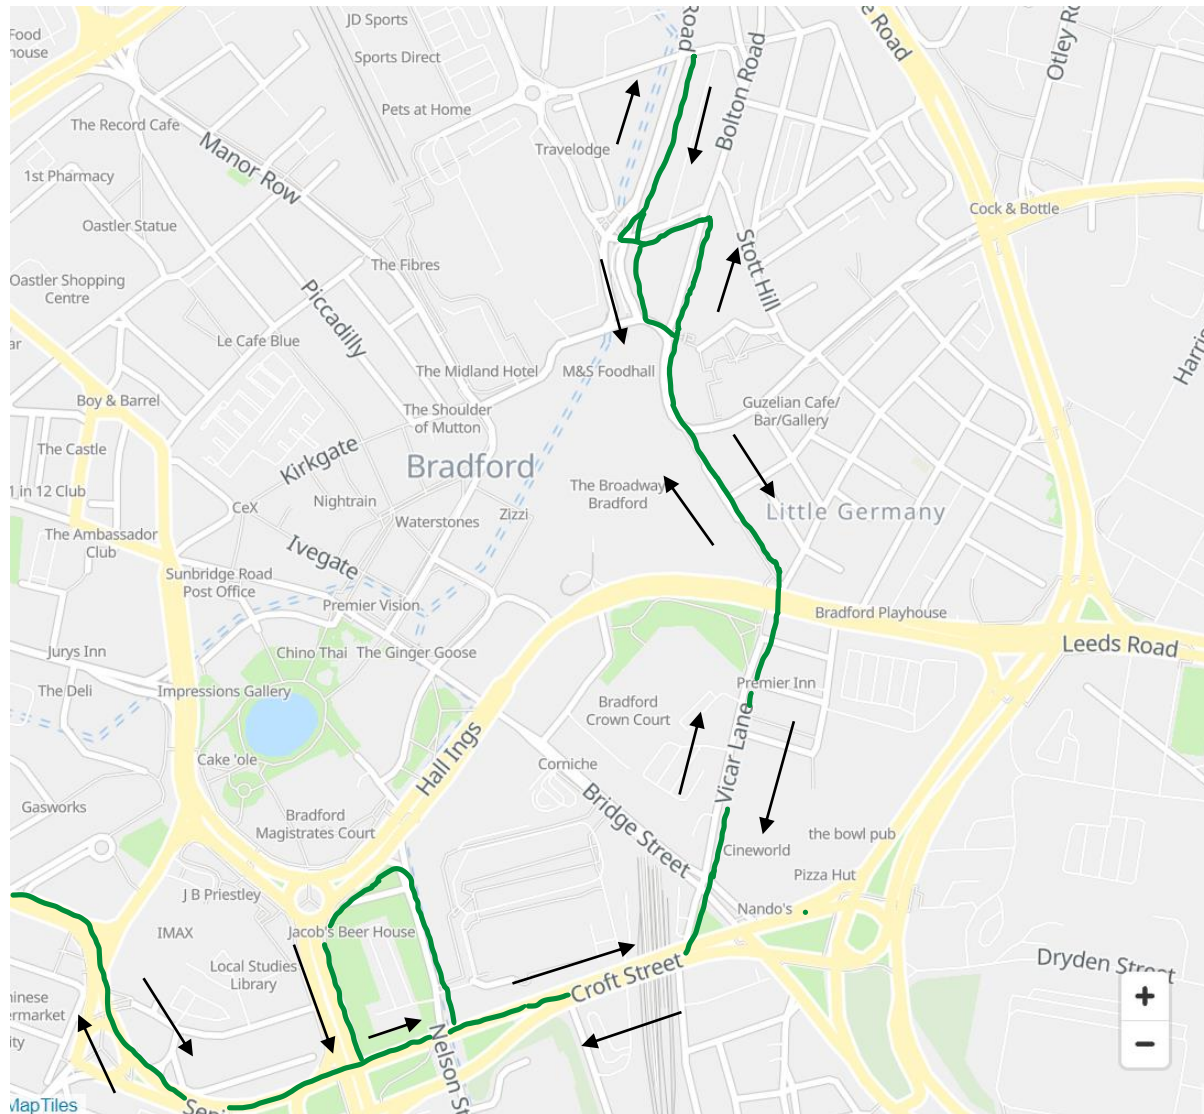

Key

→ Direction of Travel

■ New Route

Inbound (Towards Buttershaw)
Cathedral S, 23306
Little Germany Y, 34287
Nelson Street N2, 32494
Ashgrove, 23562

Outbound (Towards Shipley)
Ice Arena I, 23554
Little Germany Z, 32488
Cathedral N, 32481

Route: 614 Shipley to Buttershaw (First)

Key

→ Direction of Travel

■ New Route

Inbound (Towards Buttershaw)
Cathedral S, 23306
Little Germany Y, 34287
Nelson Street N2, 32494
Ashgrove, 23562

Outbound (Towards Shipley)
Ice Arena I, 23554
Little Germany Z, 32488
Cathedral N, 32481