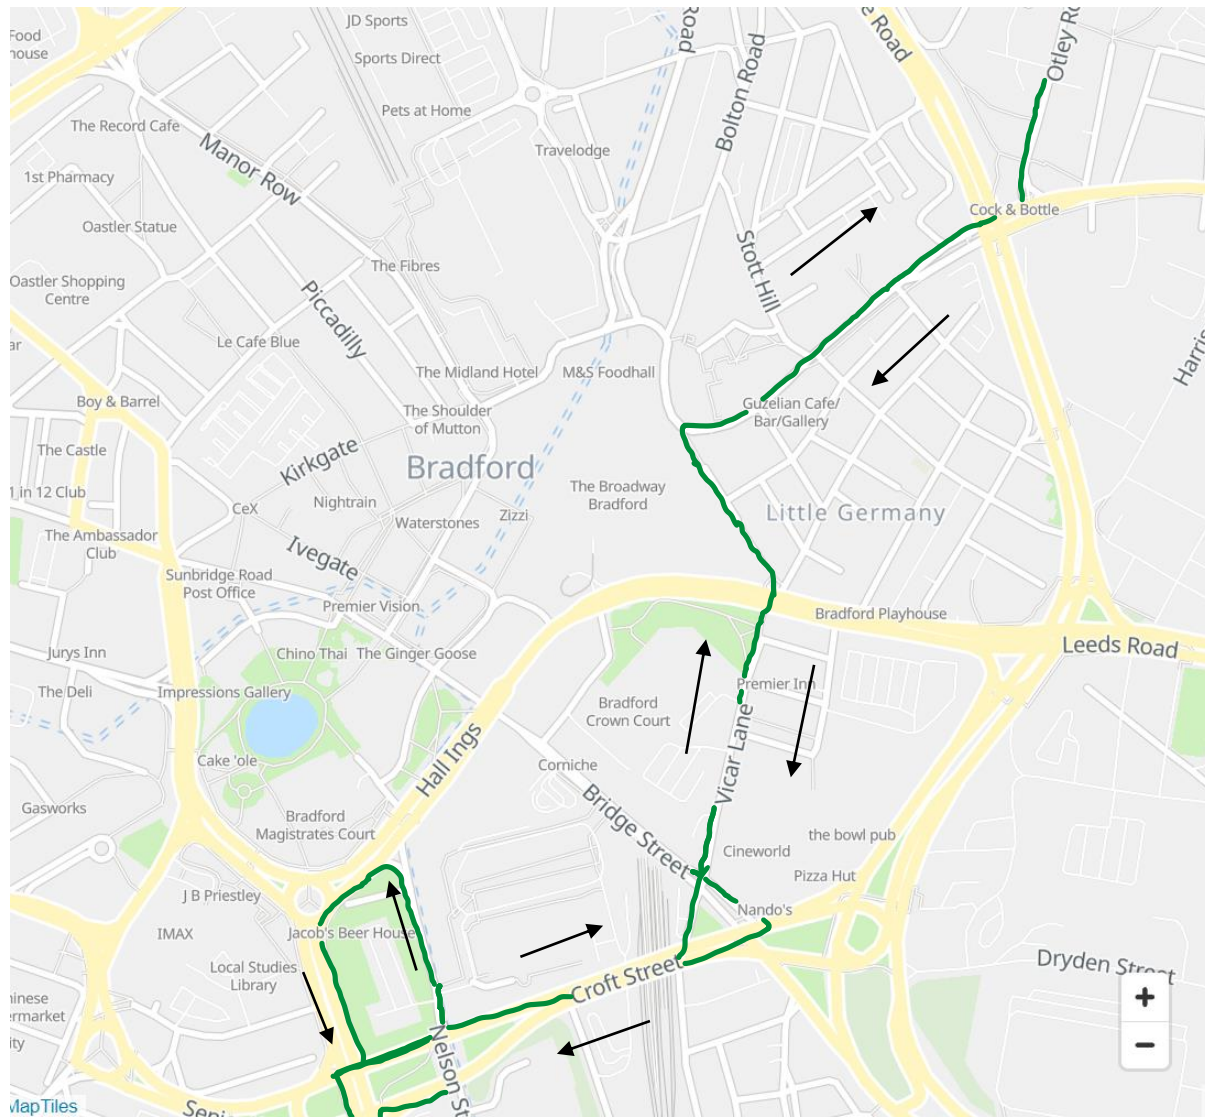

Route: 686 Brighouse to Fagley (First)

Key	
	Direction of Travel
	New Route

<u>Inbound</u> (Towards Brighouse)
Little Germany V, 32484
Little Germany Y , 32487
Hall Ings H11, 17590
Caledonia Street, 14594

<u>Outbound</u> (Towards Fagley)
Caledonia Street, 24854
Little Germany Z, 32488
Little Germany U, 32483
Upper Park Gate, 13568