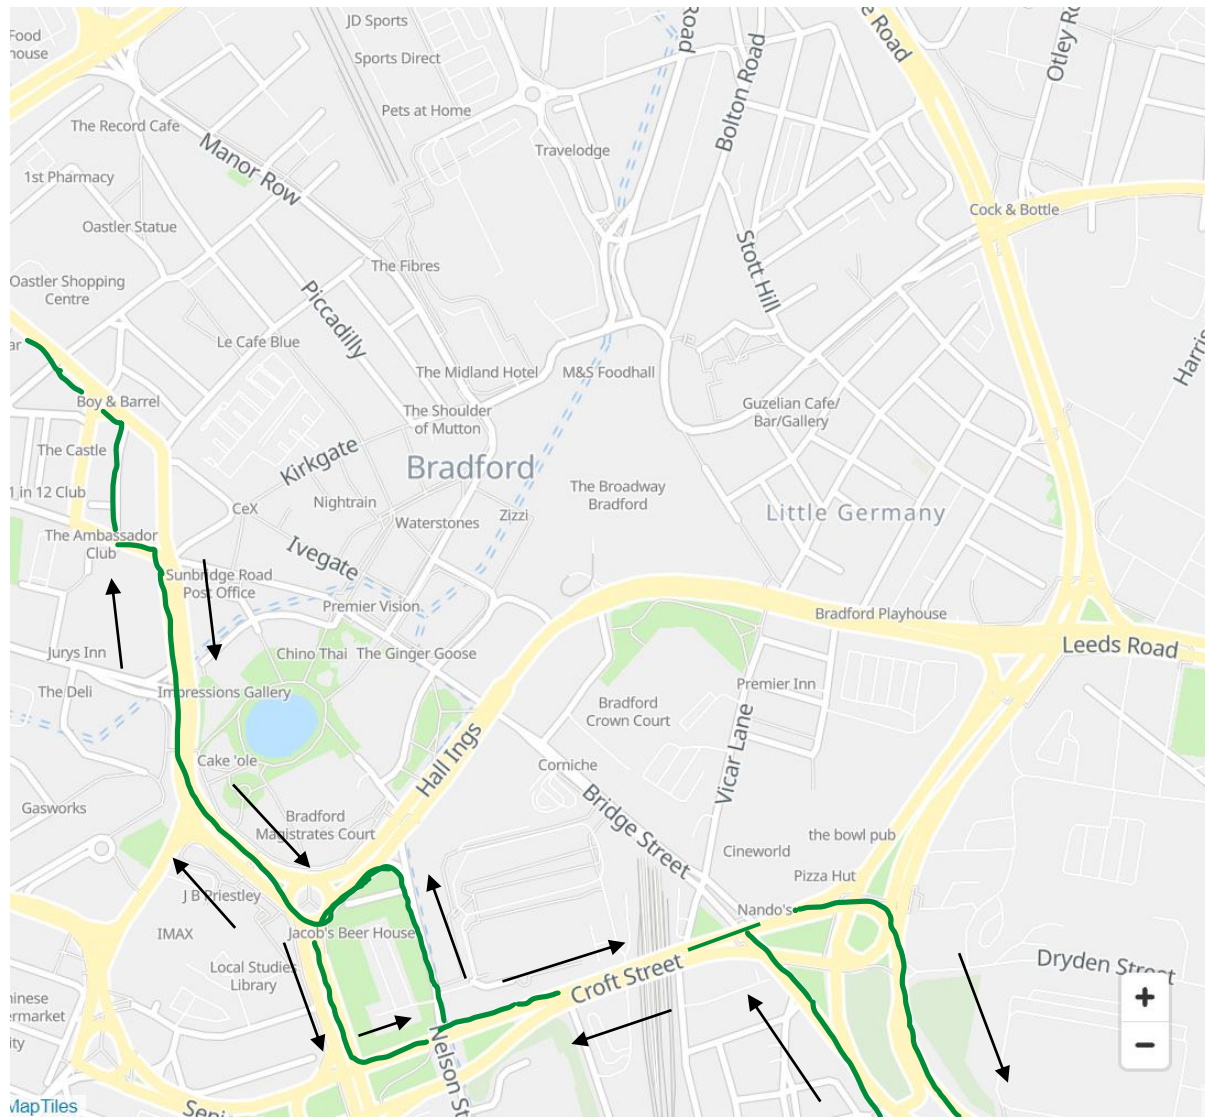

Route: 617 Holme Wood to Allerton (First)

Key	
	Direction of Travel
	New Route

<u>Inbound</u> (Towards Holme Wood)
High Point C, 23195
Westgate E, 23191
Goitside F, 32474
City Park B, 32475
Nelson Street N1, 15987
Dryden Street, 13806

<u>Outbound</u> (Towards Allerton)
Hall Lane, 22863
Nelson Street N2, 32494
City Park A, 32476
Goitside E, 32473
Westgate G, 26783
High Point B, 23193

Route: 618 Holme Wood to Allerton (First)

Key	
	Direction of Travel
	New Route