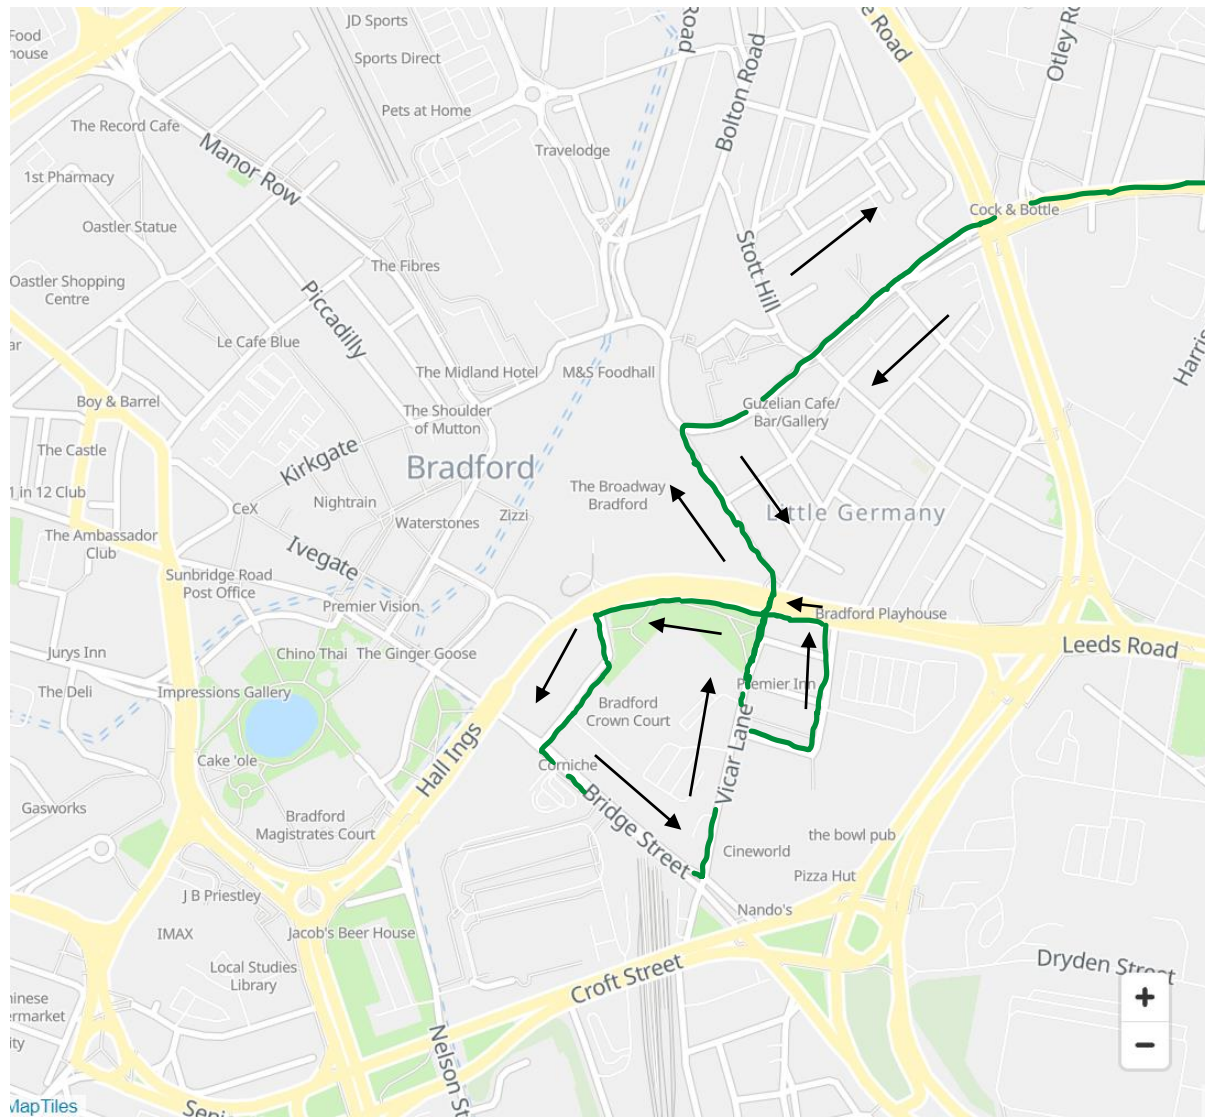

Route: X11 Bradford to Leeds (First)

Key	
	Direction of Travel
	New Route

<u>Inbound</u>
Cathedral T, 23327
Little Germany V, 32484
Bridge Street B1, 32355

<u>Outbound</u>
Bridge Street B1, 32355
Little Germany U, 32483
Upper Park Gate, 13568