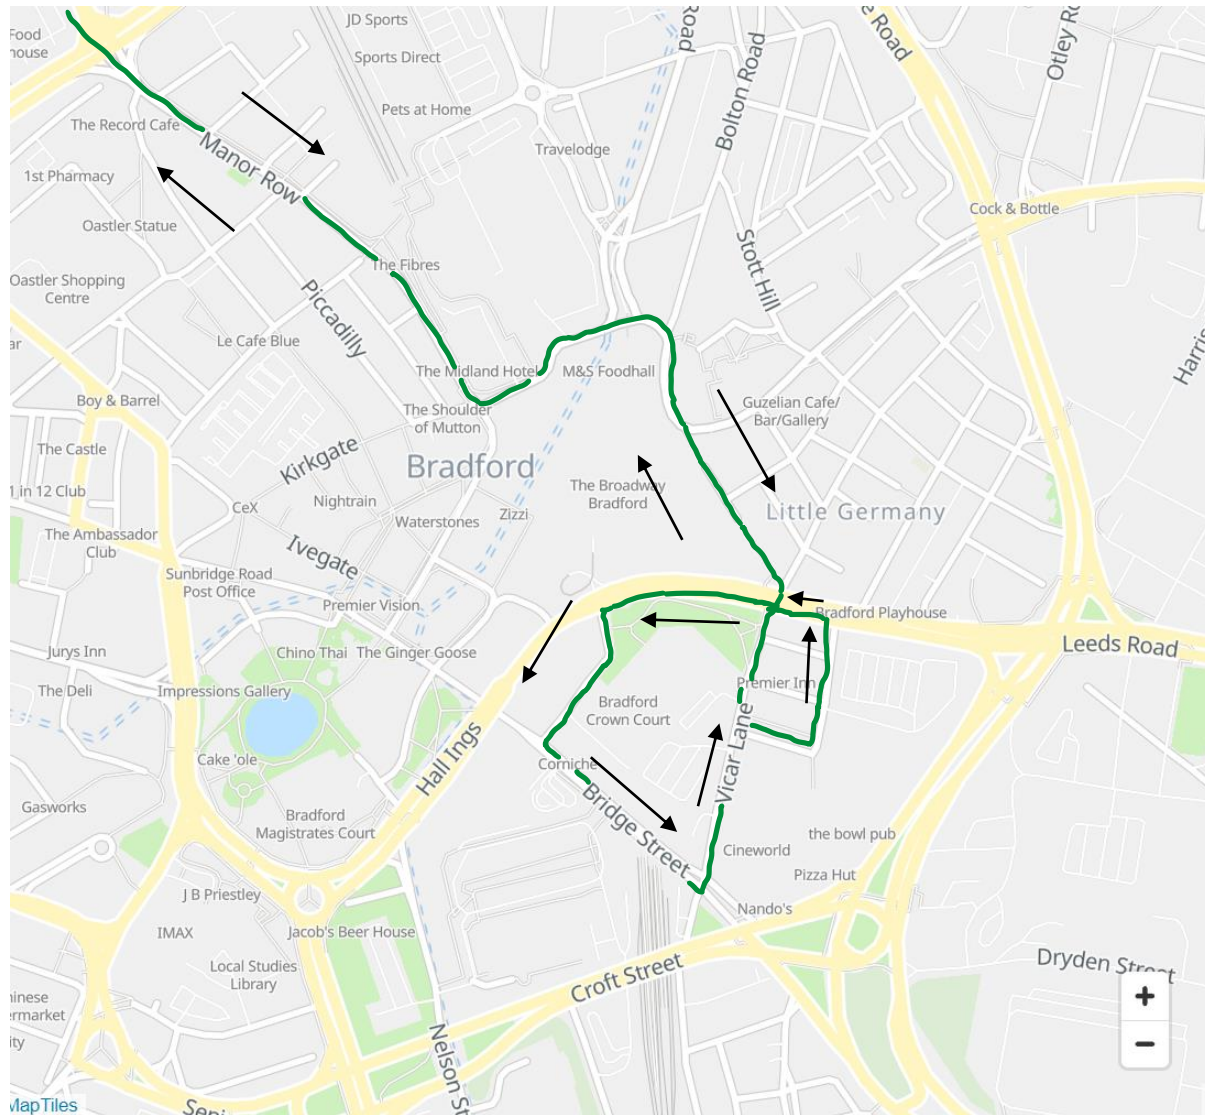

Route: 622 Bradford to Bingley (First)

Key	
	Direction of Travel
	New Route

<u>Inbound</u>
Manor Row B, 23314
Forster Square K, 32377
Cheapside M, 32480
Cathedral S, 23306
Little Germany V, 32384
Bridge Street B1, 32355

<u>Outbound</u>
Bridge Street B1, 32355
Little Germany U, 32483
Cathedral N, 32481
Cheapside L, 23311
Forster Square J, 32479
Manor Row A, 23323