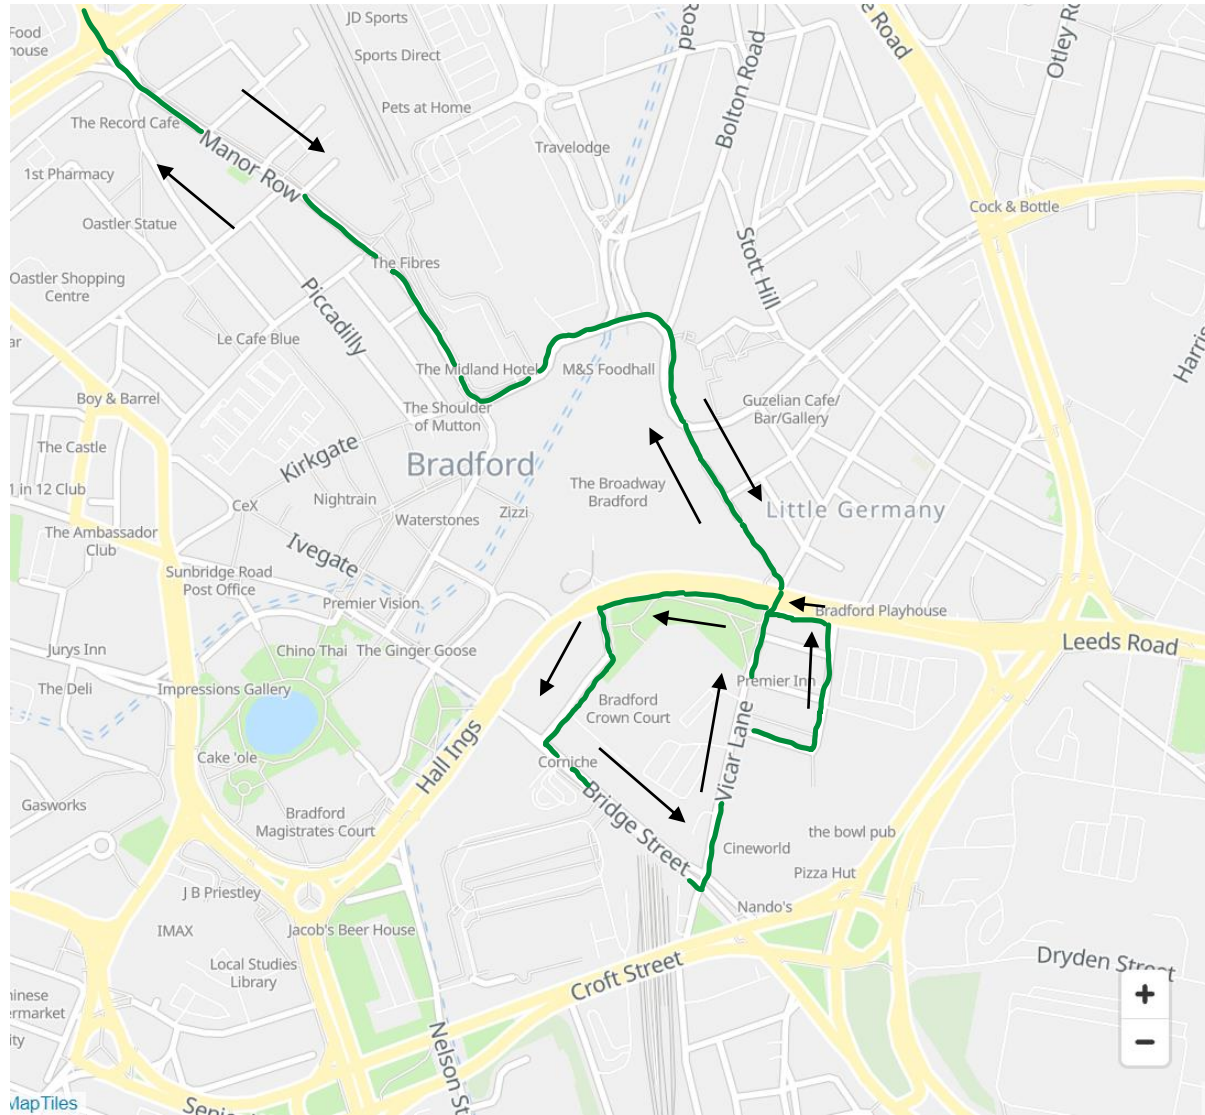

Outbound

Bridge Street B1, 23355
Little Germany Z, 32488
Cathedral N, 32481
Cheapside L, 23311
Forster Square J, 32478
Manor Row A, 23314

Route: 680 Bradford to Bradford Royal Infirmary (TLC)

Key

→ Direction of Travel