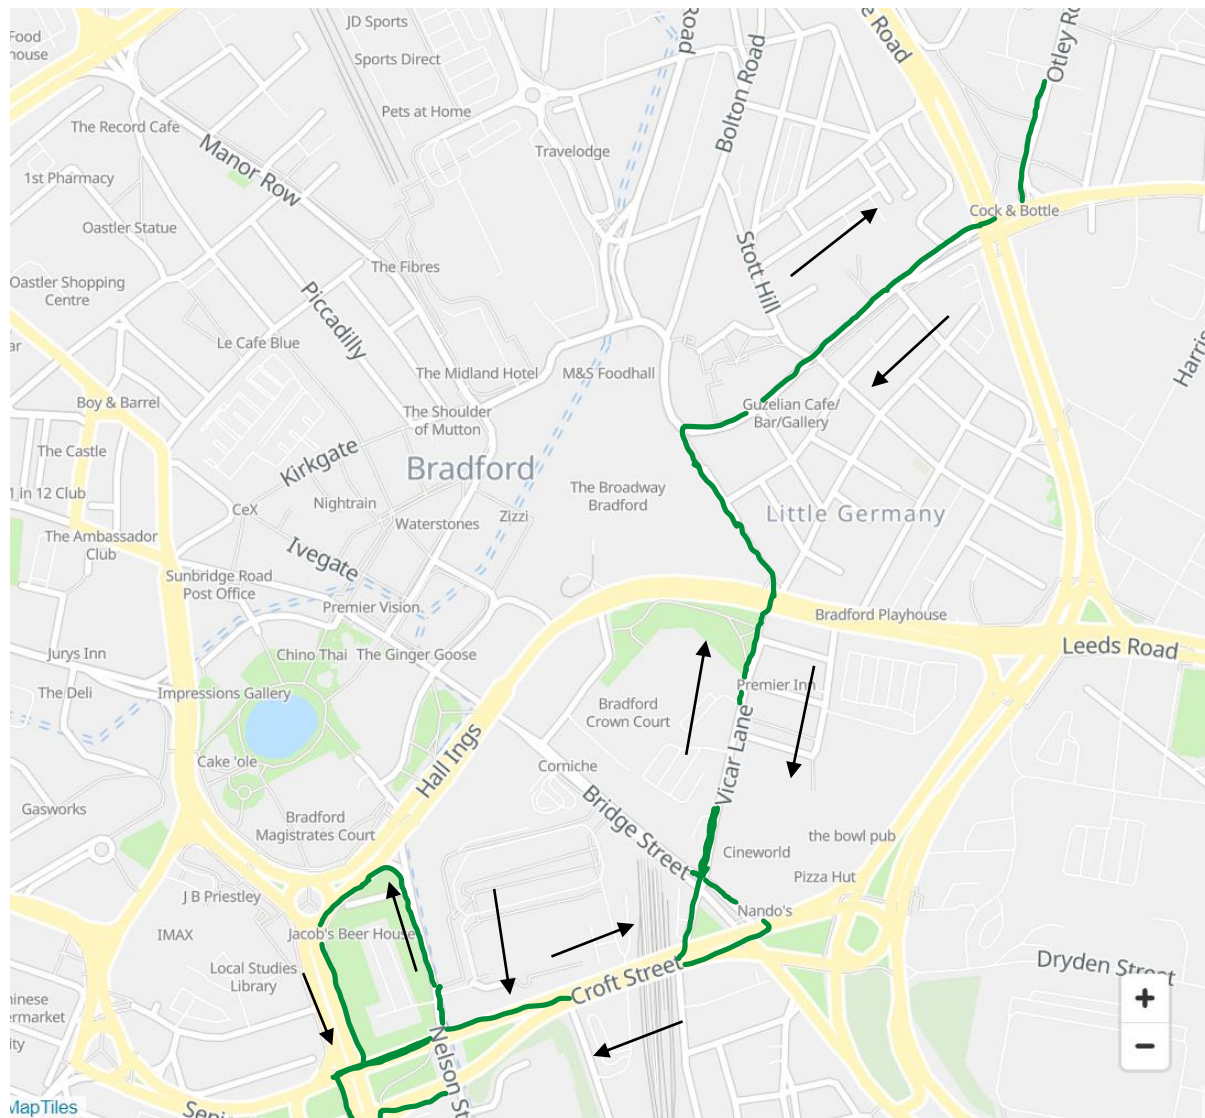

Route: 687 Scholes to Fagley (First)

Key	
	Direction of Travel
	New Route

<u>Inbound</u> (Towards Brighouse)
Little Germany Y, 32487
Hall Ings H11, 17590
Caledonia Street, 14594

<u>Outbound</u> (Towards Fagley)
Caledonia Street, 24854
Little Germany Z, 32488
Little Germany U, 32483
Upper Park Gate, 13568