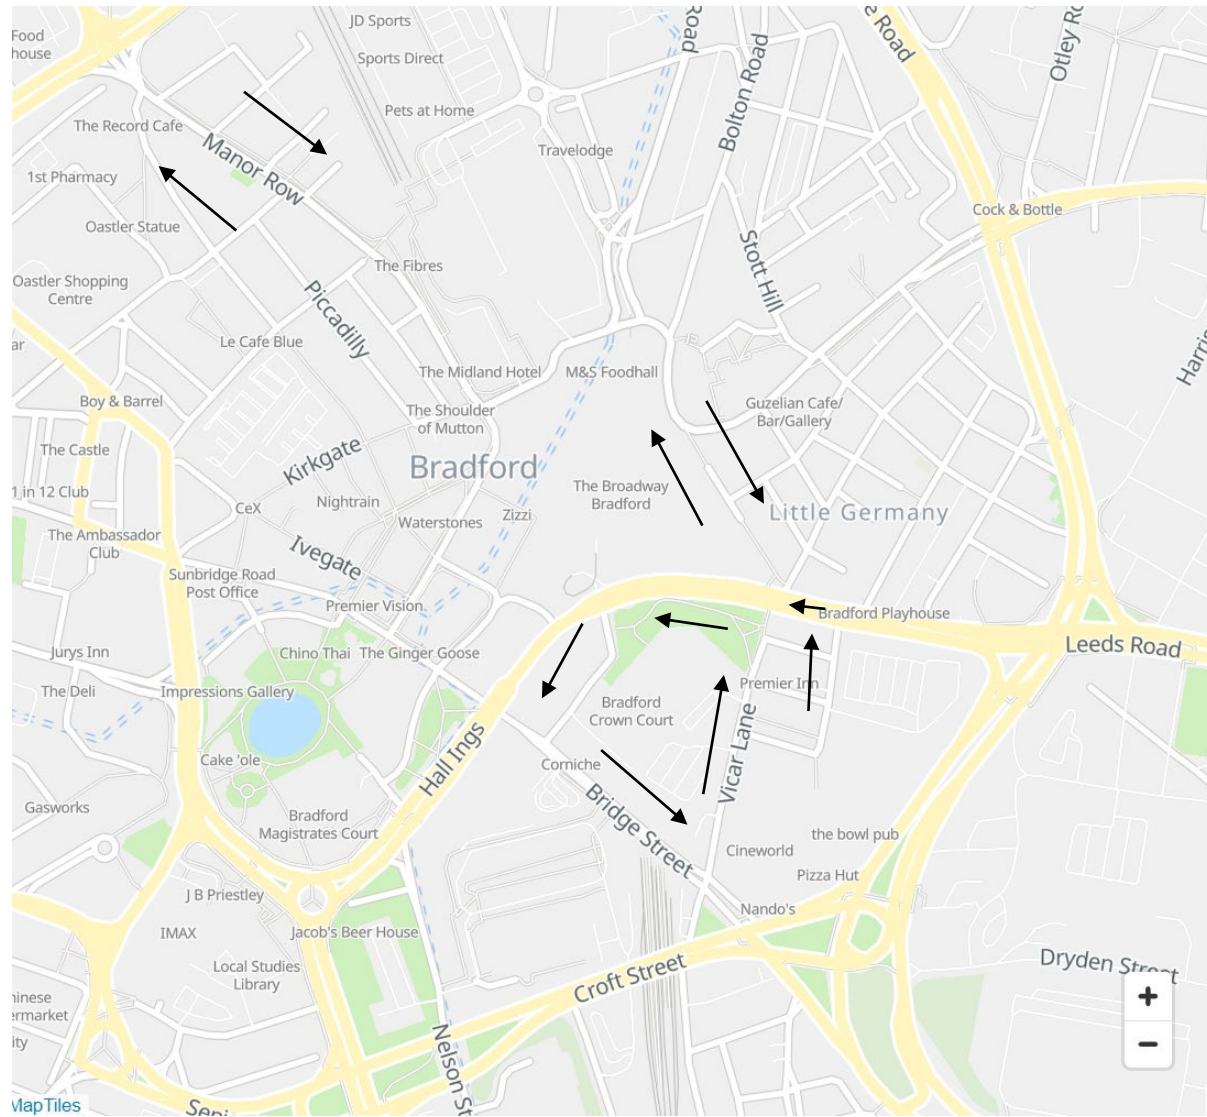

Route: 680 Bradford to Bradford Royal Infirmary (TLC)

Key

- → Direction of Travel
- New Route

<u>Inbound</u>
Manor Row B, 23323
Forster Square K, 32477
Cheapside M, 32480
Cathedral S, 23306
Little Germany V, 32484
Bridge Street B2, 23506

<u>Outbound</u>
Bridge Street B2, 23506
Little Germany U, 32483
Cathedral N, 32481
Cheapside L, 23311
Forster Square J, 32478
Manor Row A, 23314