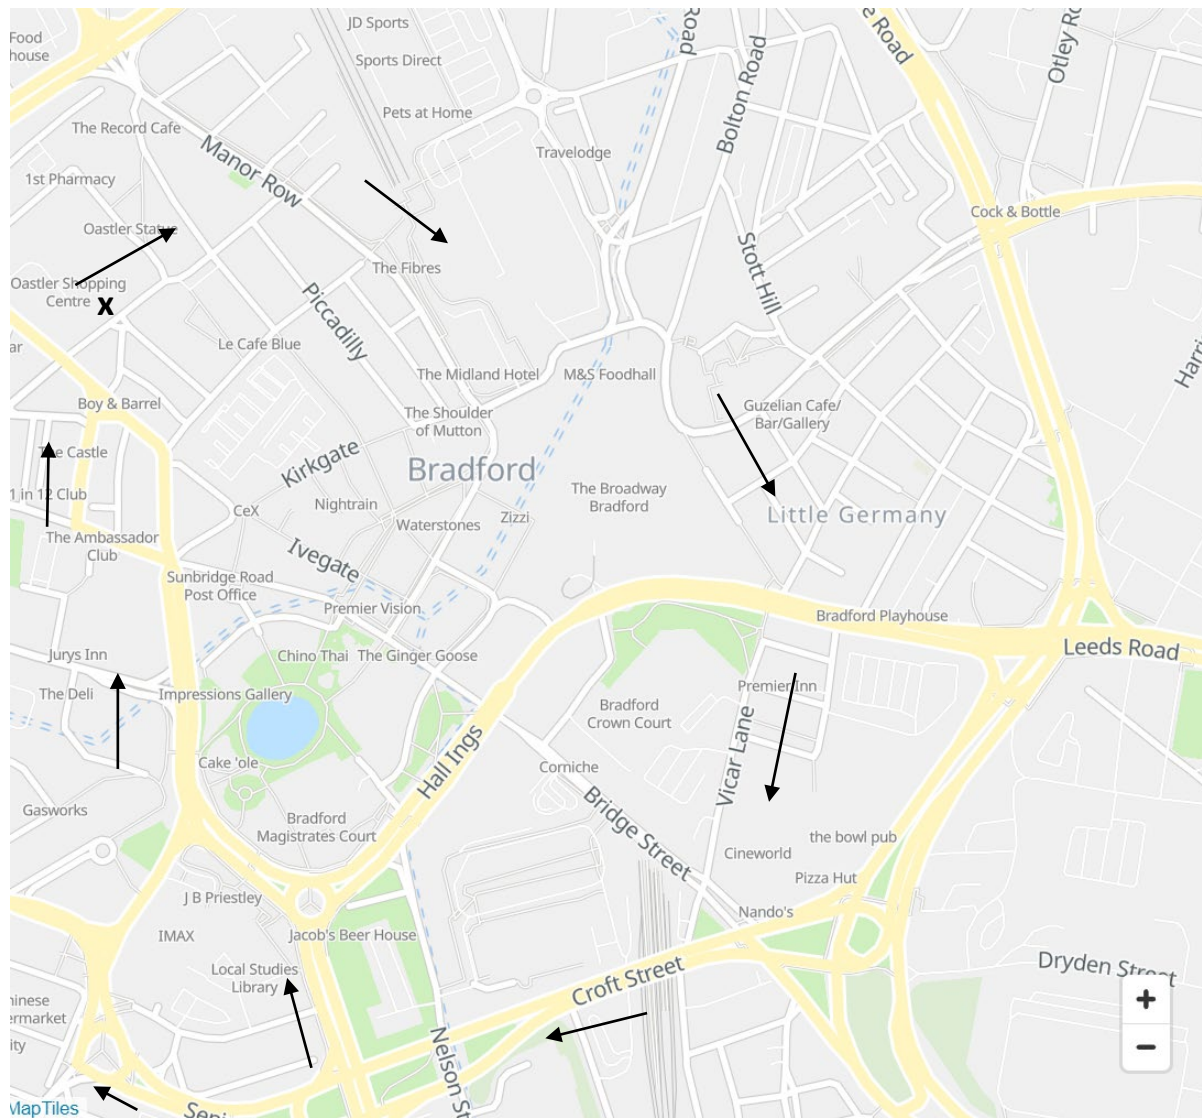

<u>Outbound</u> (Towards Five Lane Ends)
Sawrey Place, 23348
Little Germany Z, 32488
Cathedral Q, 23302

Route: 641 Buttershaw to Five Lane Ends (First)

Key

→ Direction of Travel

■ New Route

Inbound (Towards Buttershaw)
Cathedral R, 23303
Little Germany Y, 32487
Hall Ings H11, 17590
Senior Way T, 32493
Ann Place, 23349

Outbound (Towards Five Lane Ends)
Sawrey Place, 23348
Little Germany Z, 32488
Cathedral Q, 23302

Route: 643 Bradford John Street to Buttershaw Circular (TLC)

Key

→ Direction of Travel

■ New Route

<u>Inbound</u> (Towards Bradford John Street,)
City Park A, 32476
Westgate G, 26783
Rawson Square H, 23331