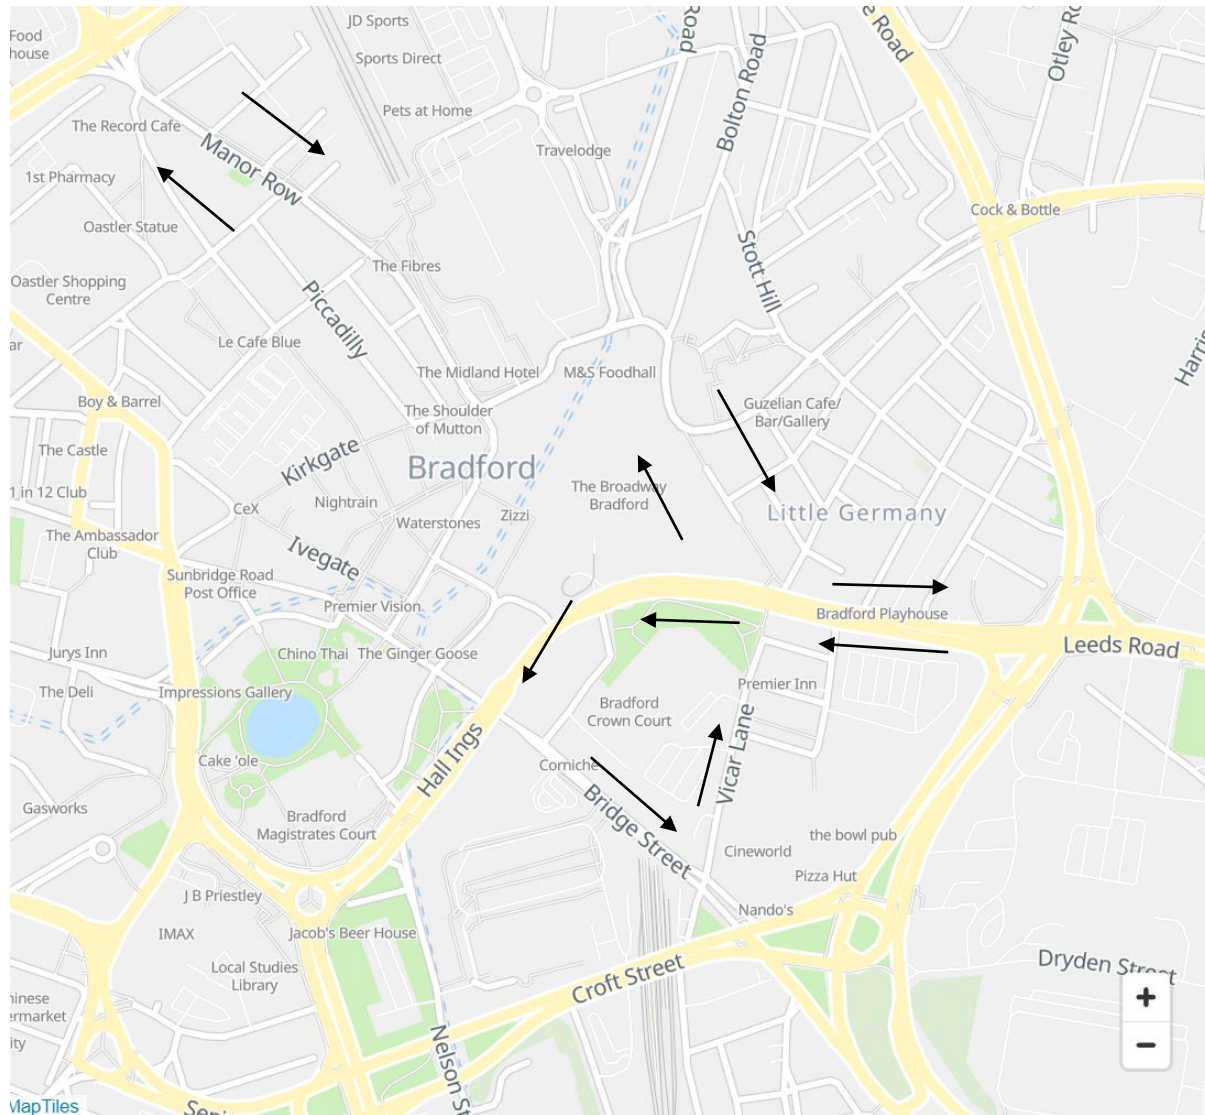

Route: 622 Bradford to Bingley (First)

Key	
	Direction of Travel
	New Route

<u>Inbound</u>
Manor Row B, 23323
Forster Square K, 32377
Cheapside M, 32480
Cathedral S, 23306
Little Germany V, 32384
Bridge Street B2, 32506

<u>Outbound</u>
Bridge Street B2, 32506
Little Germany U, 32483
Cathedral N, 32481
Cheapside L, 23311
Forster Square J, 32478
Manor Row A, 23314