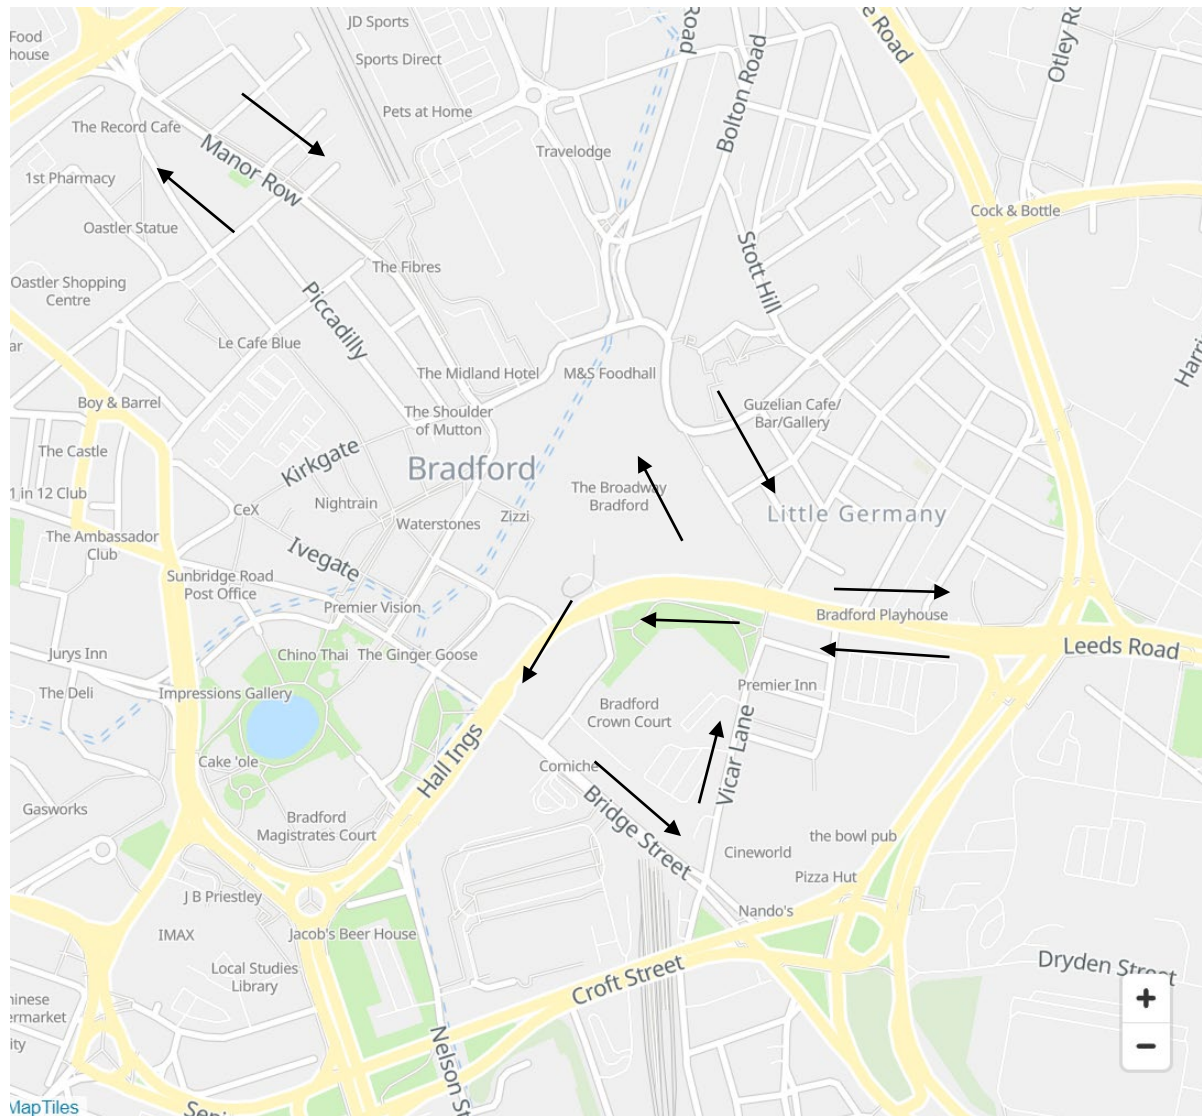

Route: 622 Bradford to Bingley (First)

Key	
	Direction of Travel
	New Route

<u>Inbound</u>
Manor Row B, 23323
Forster Square K, 32377
Cheapside M, 32480
Cathedral S, 23306
Little Germany V, 32384
Bridge Street B2, 32506

<u>Outbound</u>
Bridge Street B2, 32506
Little Germany U, 32483
Cathedral N, 32481
Cheapside L, 23311
Forster Square J, 32478
Manor Row A, 23314

Route: 626 Bradford to Baildon (First)

Key	
→	Direction of Travel
■	New Route

<u>Inbound</u>
Manor Row B, 23323
Forster Square K, 32377
Cheapside M, 32480
Cathedral S, 23306
Little Germany V, 32384
Bridge Street B2, 32506

<u>Outbound</u>
Bridge Street B2, 32506
Little Germany U, 32483
Cathedral N, 32481
Cheapside L, 23311
Forster Square J, 32478
Manor Row A, 23314