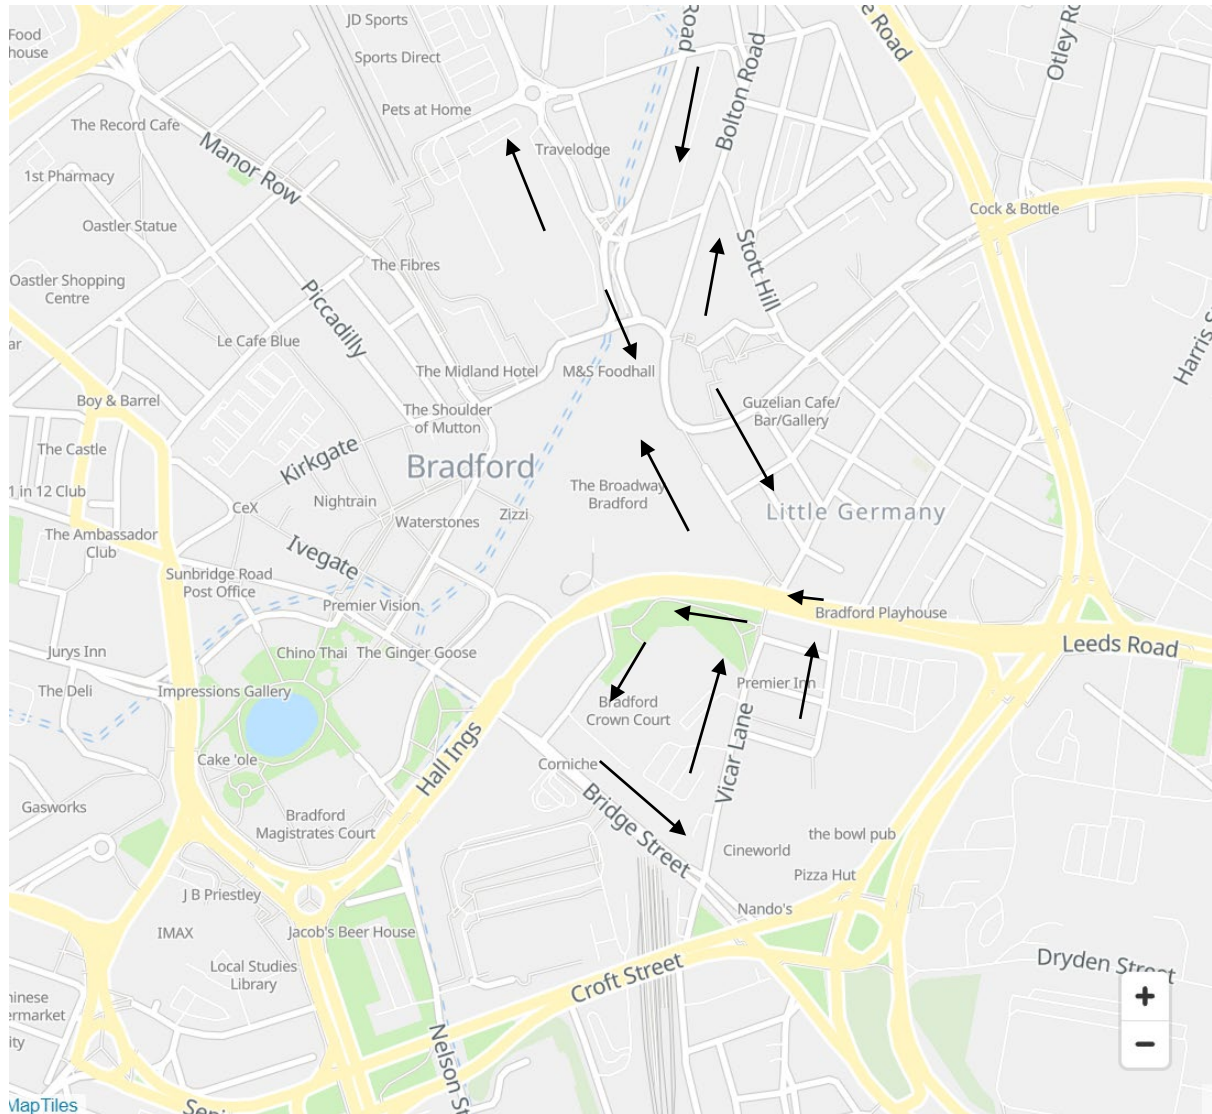

<u>Outbound</u>
Bridge Street B2, 32506
Little Germany U, 32483
Cathedral N, 32481
Cheapside L, 23311
Forster Square J, 32478
Manor Row A, 23314

Route: A2 Bradford to Airport and Harrogate (Flyer)

Key	
	Direction of Travel
	New Route