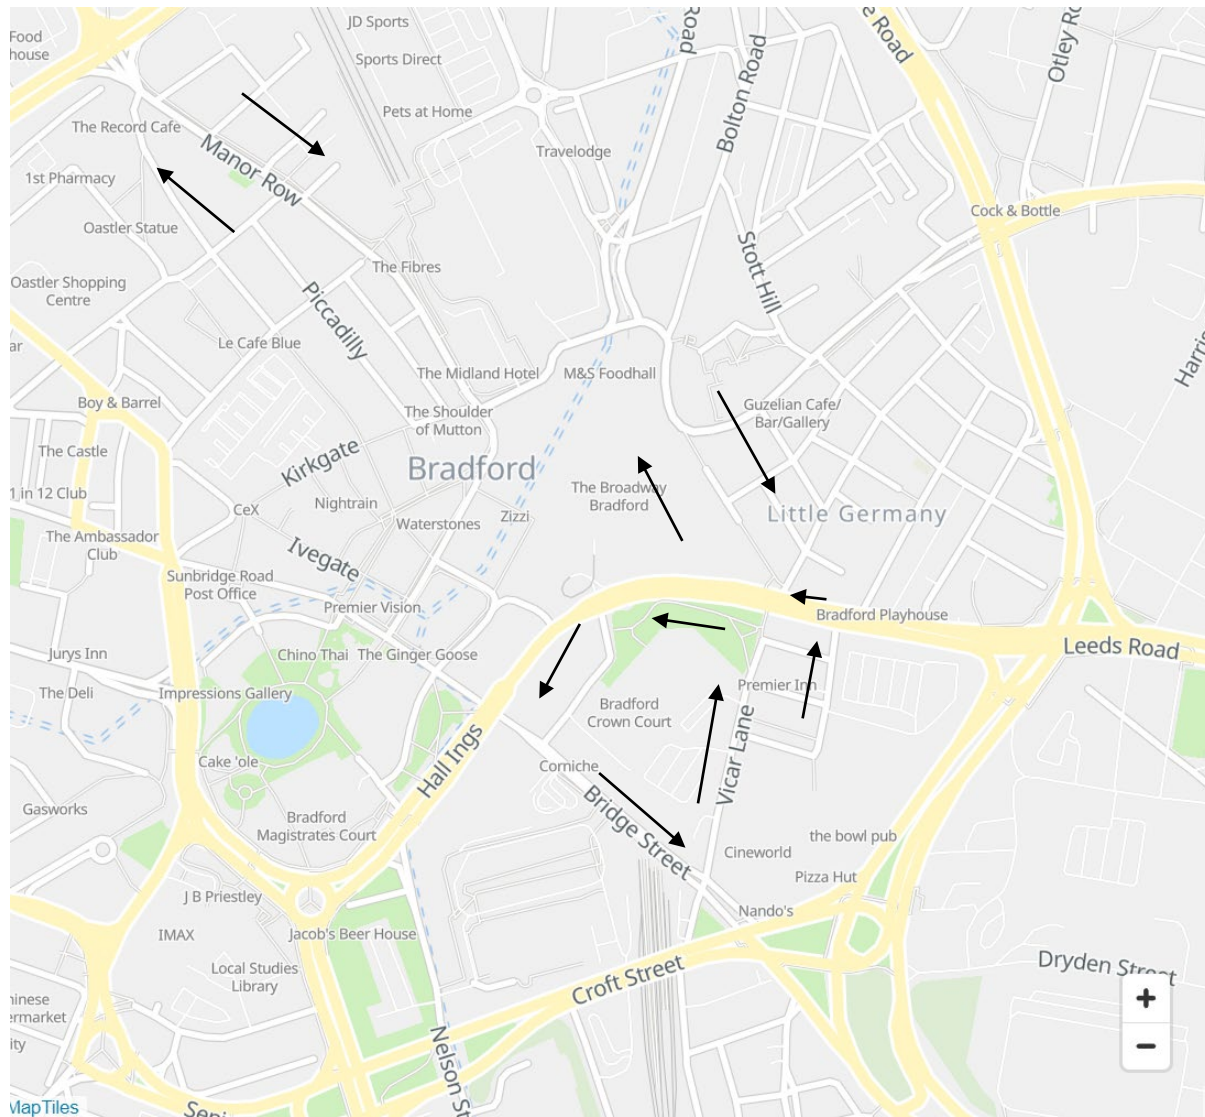

Route: 864 Bradford to Malham (Keighley Bus Company/DalesBus)

Key	
→	Direction of Travel
■	New Route

<u>Inbound</u>
Manor Row B, 23323
Forster Square K, 32377
Cheapside M, 32480
Cathedral S, 23306
Little Germany V, 32384
Bridge Street B2, 32506

<u>Outbound</u>
Bridge Street B2, 32506
Little Germany U, 32483
Cathedral N, 32481
Cheapside L, 23311
Forster Square J, 32478
Manor Row A, 23314