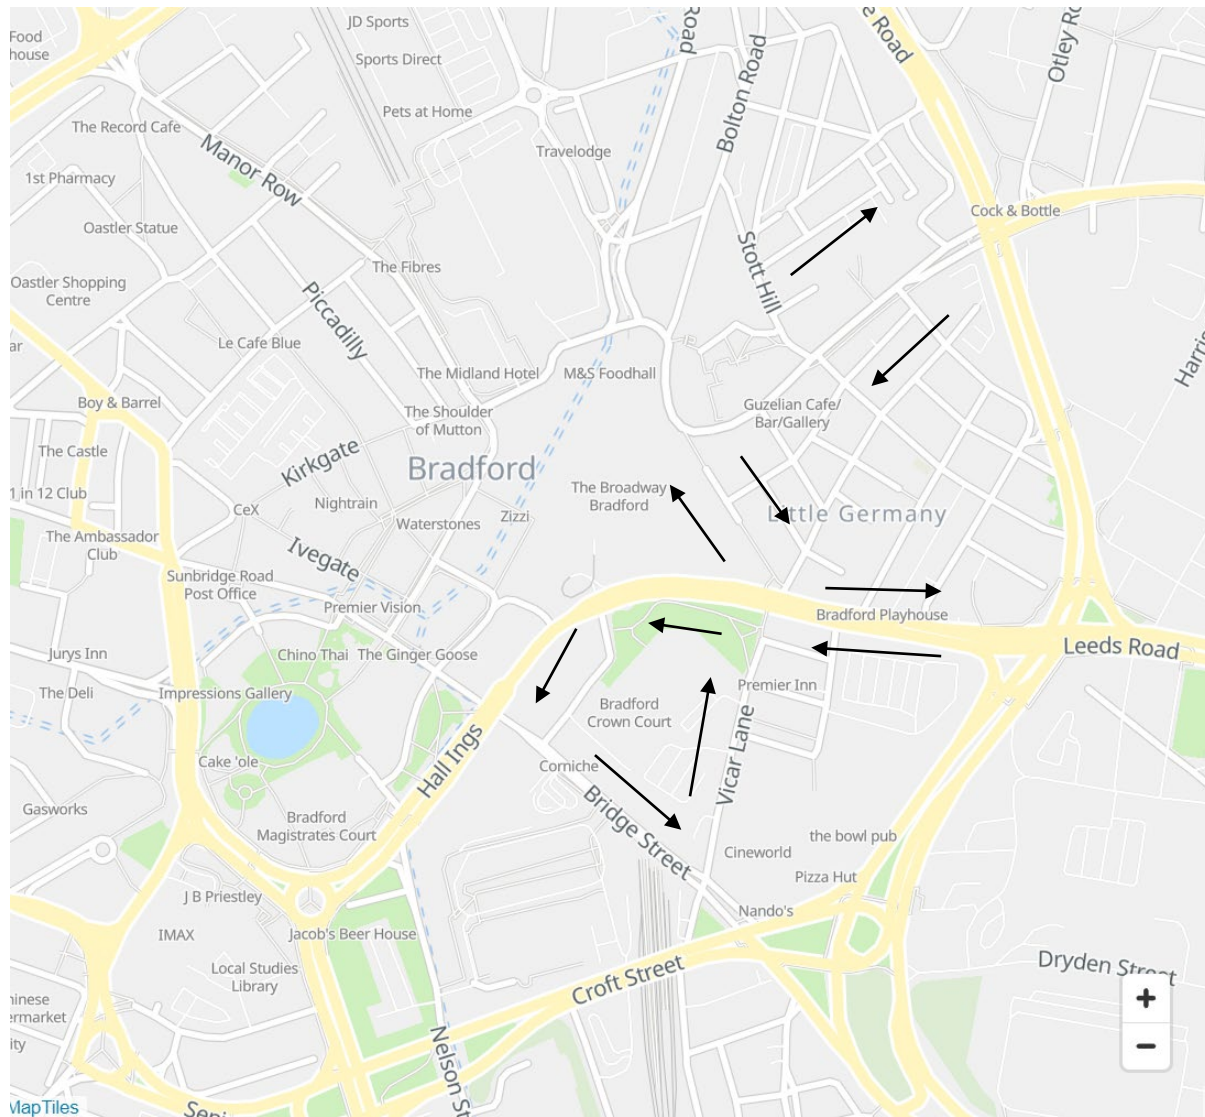

Route: X11 Bradford to Leeds (First)

Key	
	Direction of Travel
	New Route

<u>Inbound</u>
Cathedral T, 23327
Little Germany V, 32484
Bridge Street B1, 32355

<u>Outbound</u>
Bridge Street B1, 32355
Little Germany U, 32483
Upper Park Gate, 13568