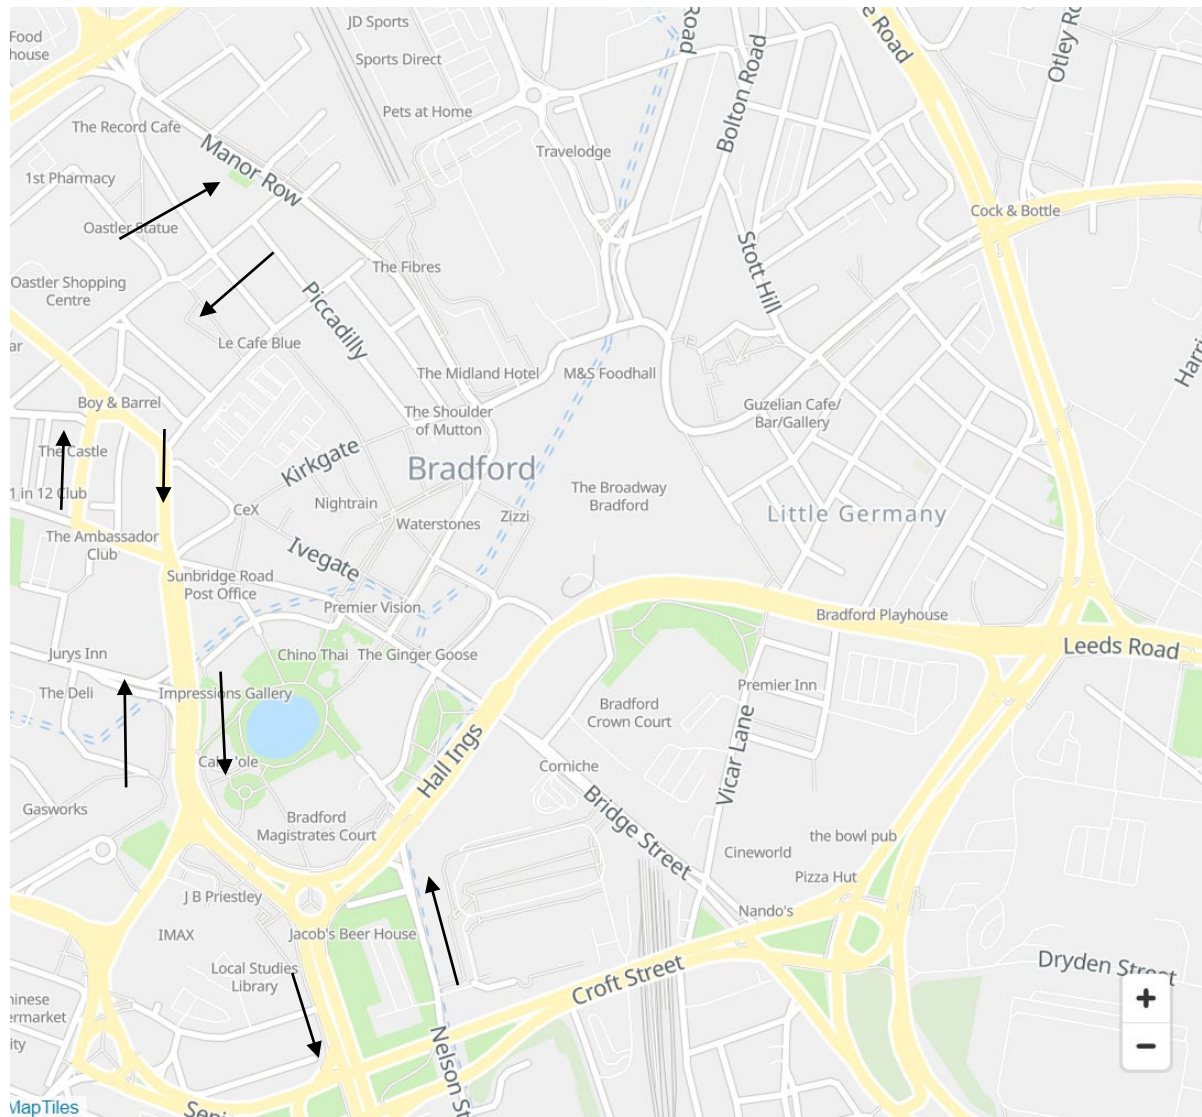

<u>Outbound</u>
Drake Street D1, 32496
Little Germany U, 32483
Cathedral N, 32481

Route: 676 Bradford to Cottingley/Shipley Market Square (TLC)

Key	
	Direction of Travel
	New Route

<u>Inbound</u>
Manor Row B, 23323
Rawson Square I, 23329
City Park B, 32475
Nelson Street N2, 32494