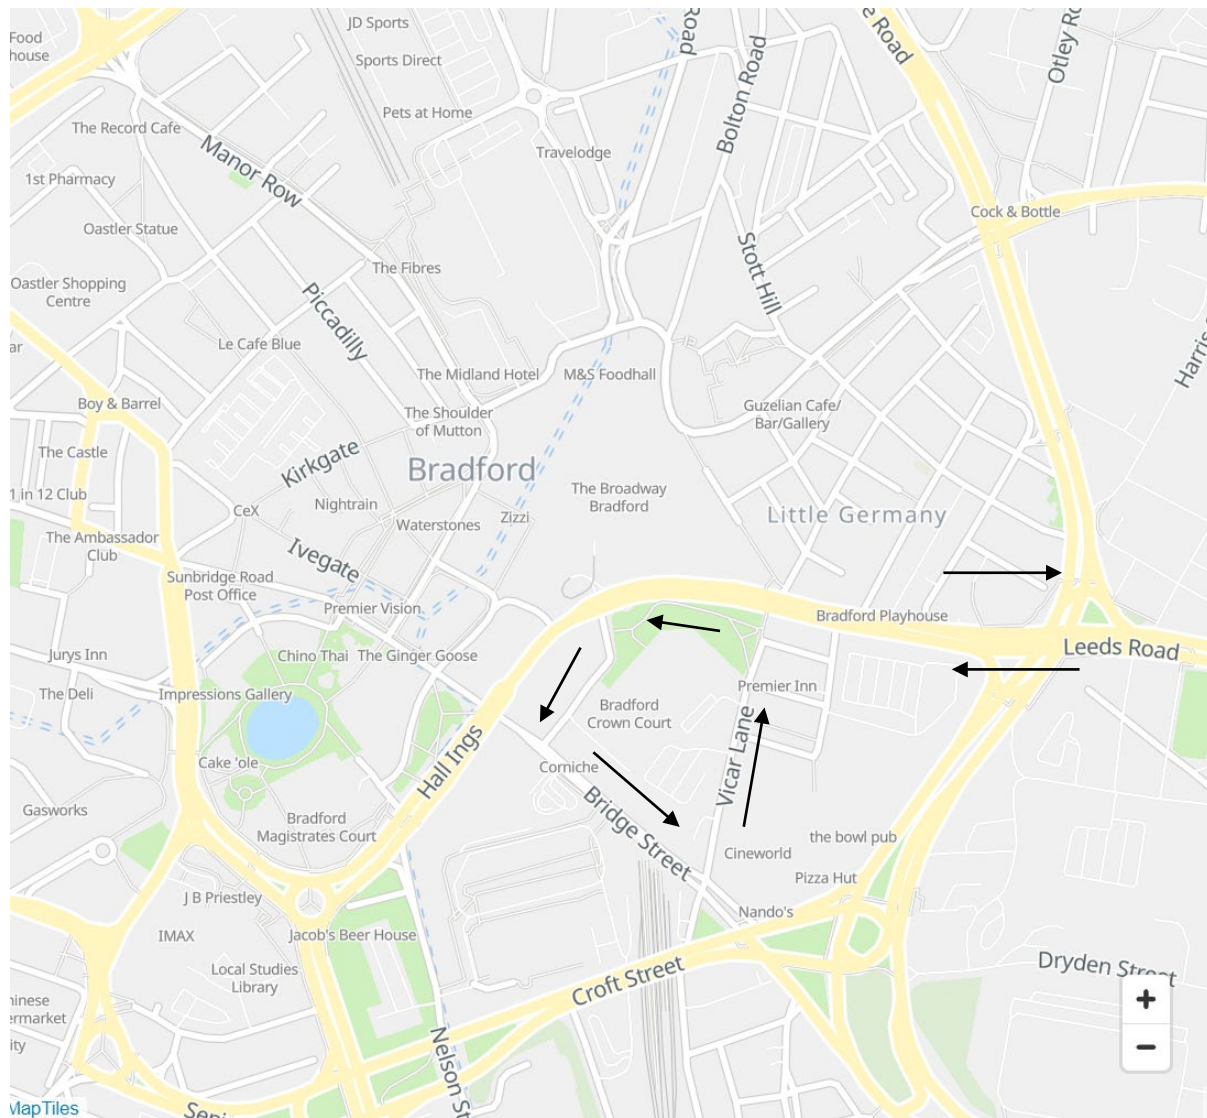

Route: X6 Bradford to Leeds (First)

Key	
	Direction of Travel
	New Route

<u>Inbound</u>
Bridge Street B1, 32355

<u>Outbound</u>
Bridge Street B1, 32355
Little Germany W, 32485