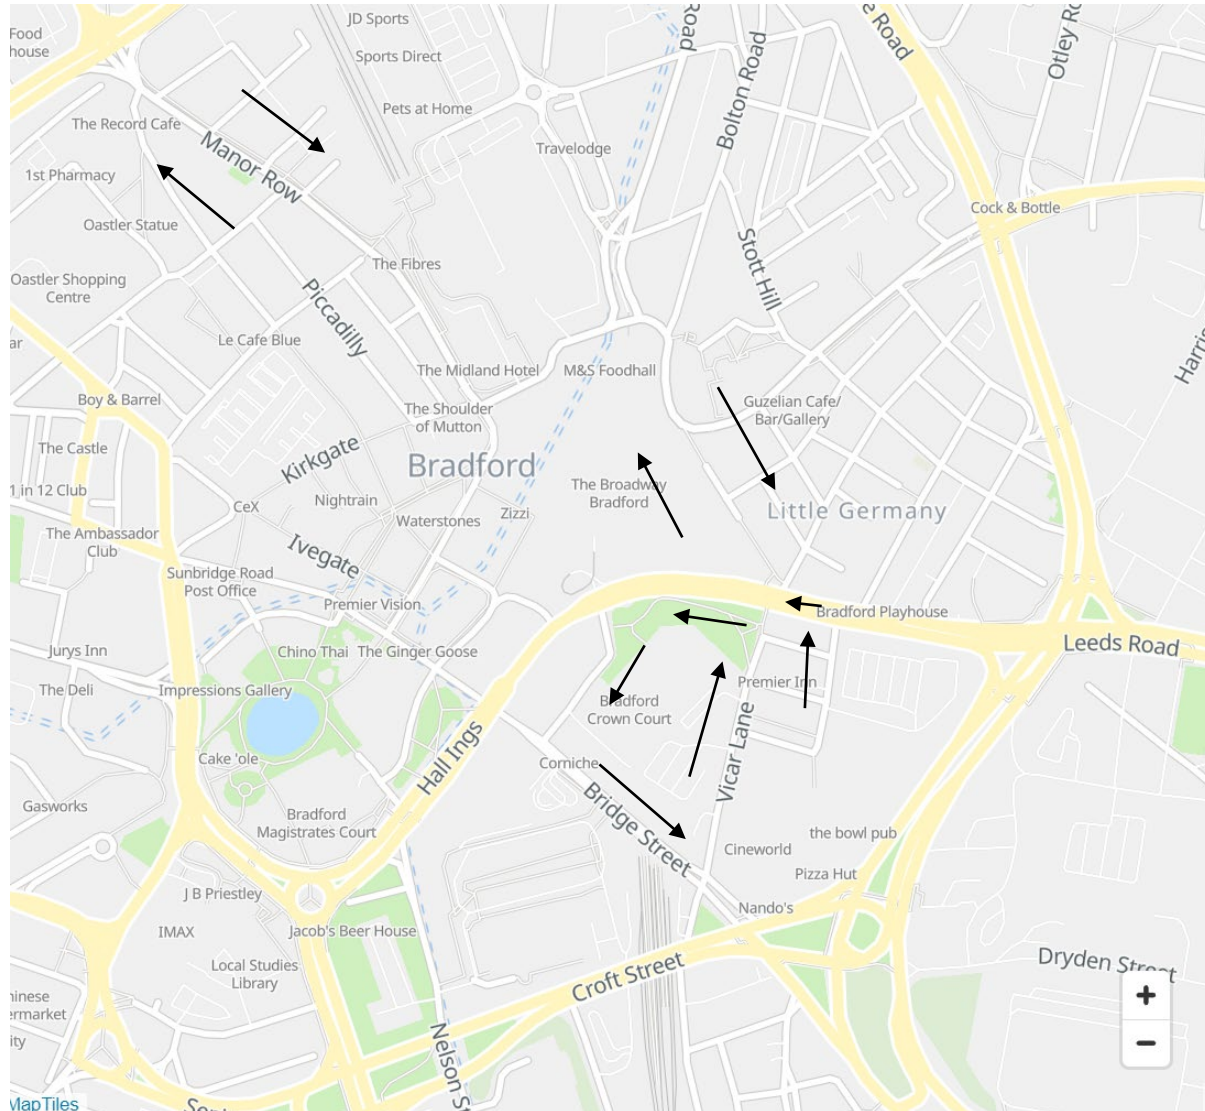

Route: 662 Bradford to Keighley (Keighley Bus Company)

Key

→ Direction of Travel

■ New Route

<u>Inbound</u>
Manor Row B, 23323
Forster Square K, 32377
Cheapside M, 32480
Cathedral S, 23306
Little Germany V, 32384
Bridge Street B2, 32506

<u>Outbound</u>
Bridge Street B2, 32506
Little Germany U, 32483
Cathedral N, 32481
Cheapside L, 23311
Forster Square J, 32478
Manor Row A, 23314