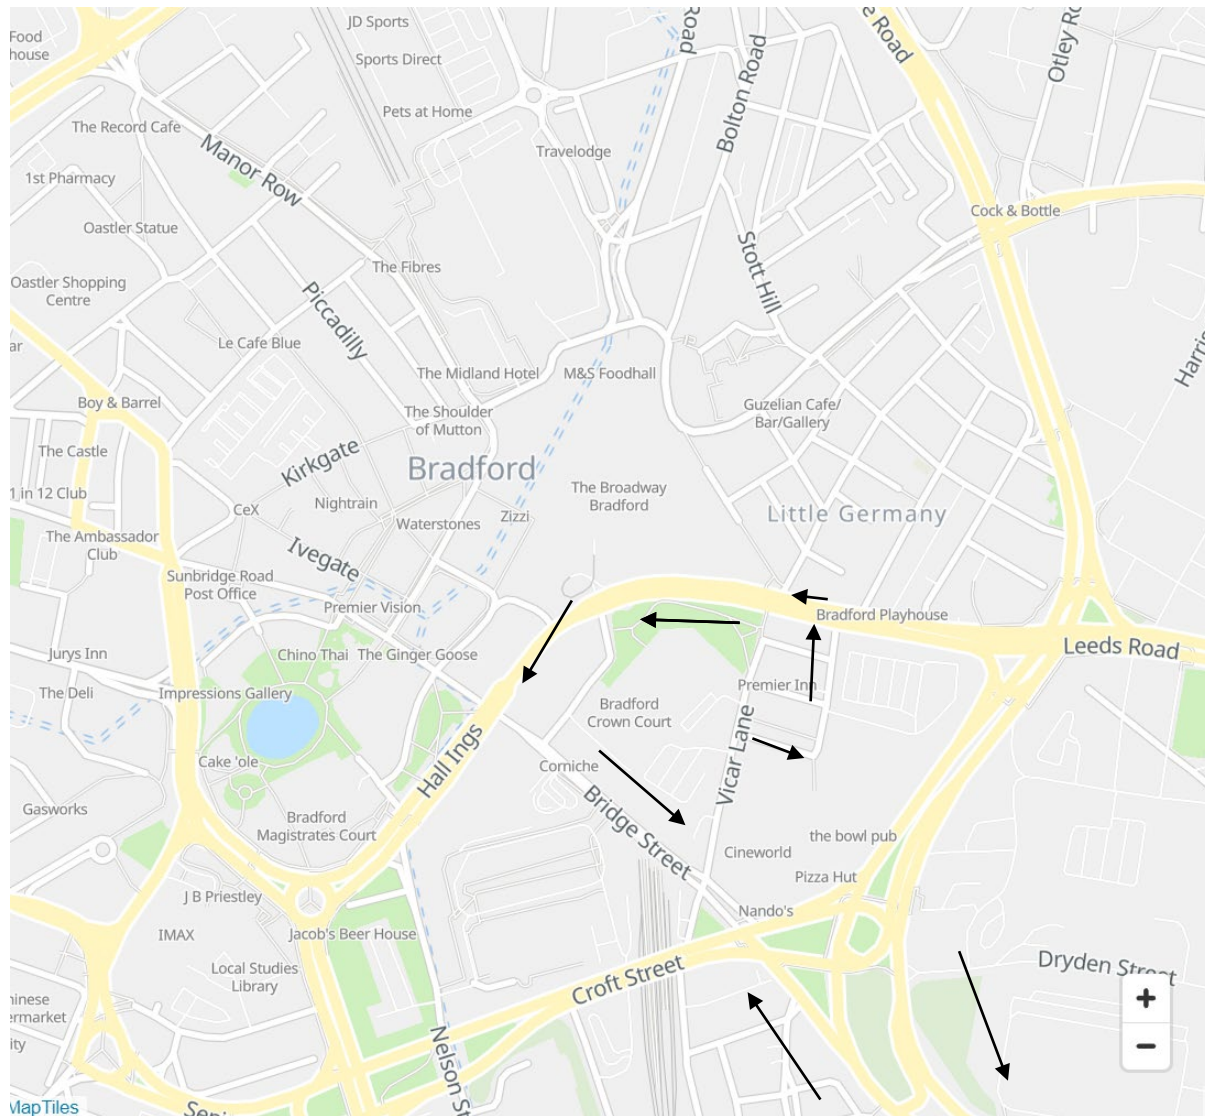

Route: 630 Bradford to Tyersal (TLC)

Key	
	Direction of Travel
	New Route

<u>Inbound</u>
Hall Lane, 22863
Bridge Street B1, 32355

<u>Outbound</u>
Bridge Street B1, 32355
Dryden Street, 13806