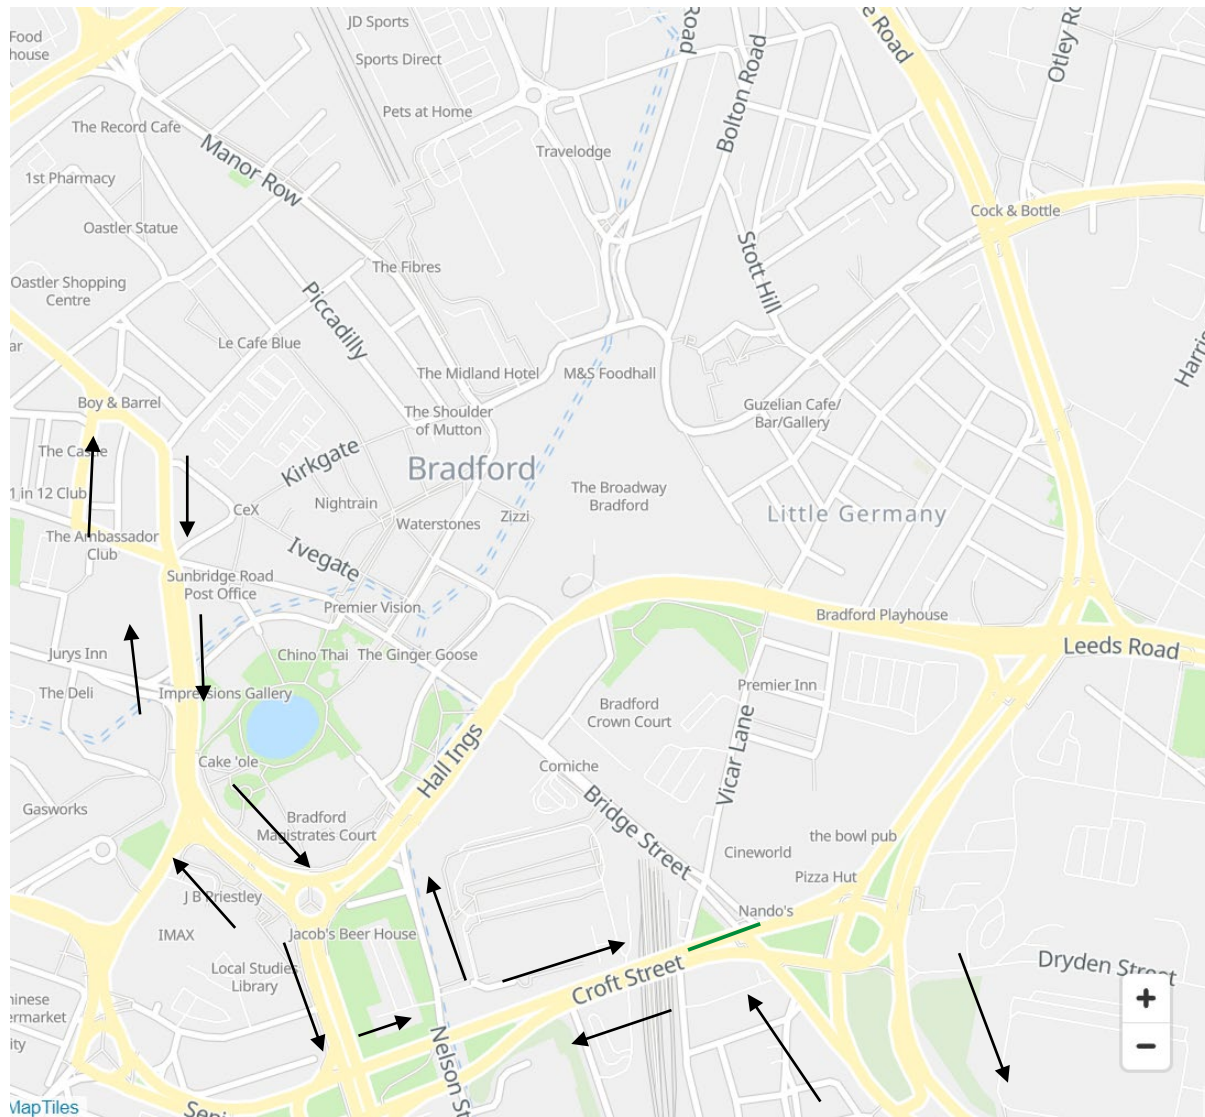

<u>Inbound</u> (Towards Holme Wood)
High Point C, 23195
Westgate E, 23191
Goitside F, 32474
City Park B, 32475
Nelson Street N1, 15987
Dryden Street, 13806
<u>Outbound</u> (Towards Allerton)
Hall Lane, 22863
Nelson Street N2, 32494
City Park A, 32476
Goitside D, 32472
Westgate G, 26783
High Point A, 23192

Route: 620 Bierley to Haworth Road (First)

Key	
	Direction of Travel
	New Route

<u>Inbound</u> (Towards Bierley)
High Point C, 23195
Westgate E, 23191
City Park B, 32475
Nelson Street N1, 15987
Hall Lane, 13806

<u>Outbound</u> (Haworth Road)
Hall Lane, 22863
Nelson Street N2, 32494
City Park A, 32476
Goitside D, 32472
High Point B, 23193

Route: 621 Haworth Road to Bierley (First)

Key	
	Direction of Travel
	New Route