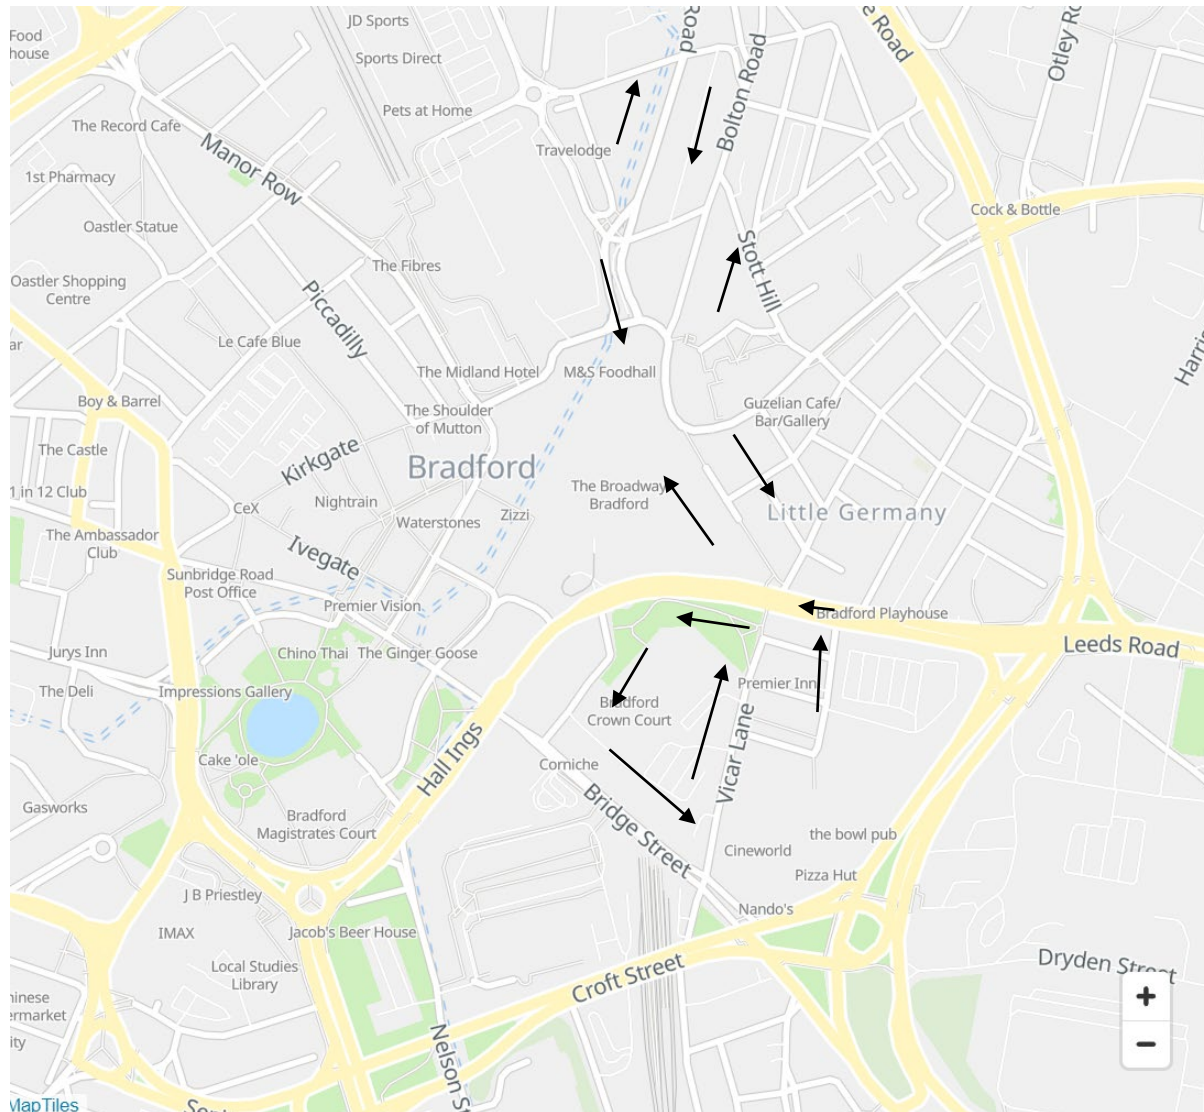

<u>Outbound</u>
Drake Street D1, 32496
Little Germany U, 32483
Cathedral N, 32481
Cheapside L, 23311
Forster Square J, 32478

Route: 656 Bradford to Lucy Hall Drive (TLC)

Key	
	Direction of Travel
	New Route