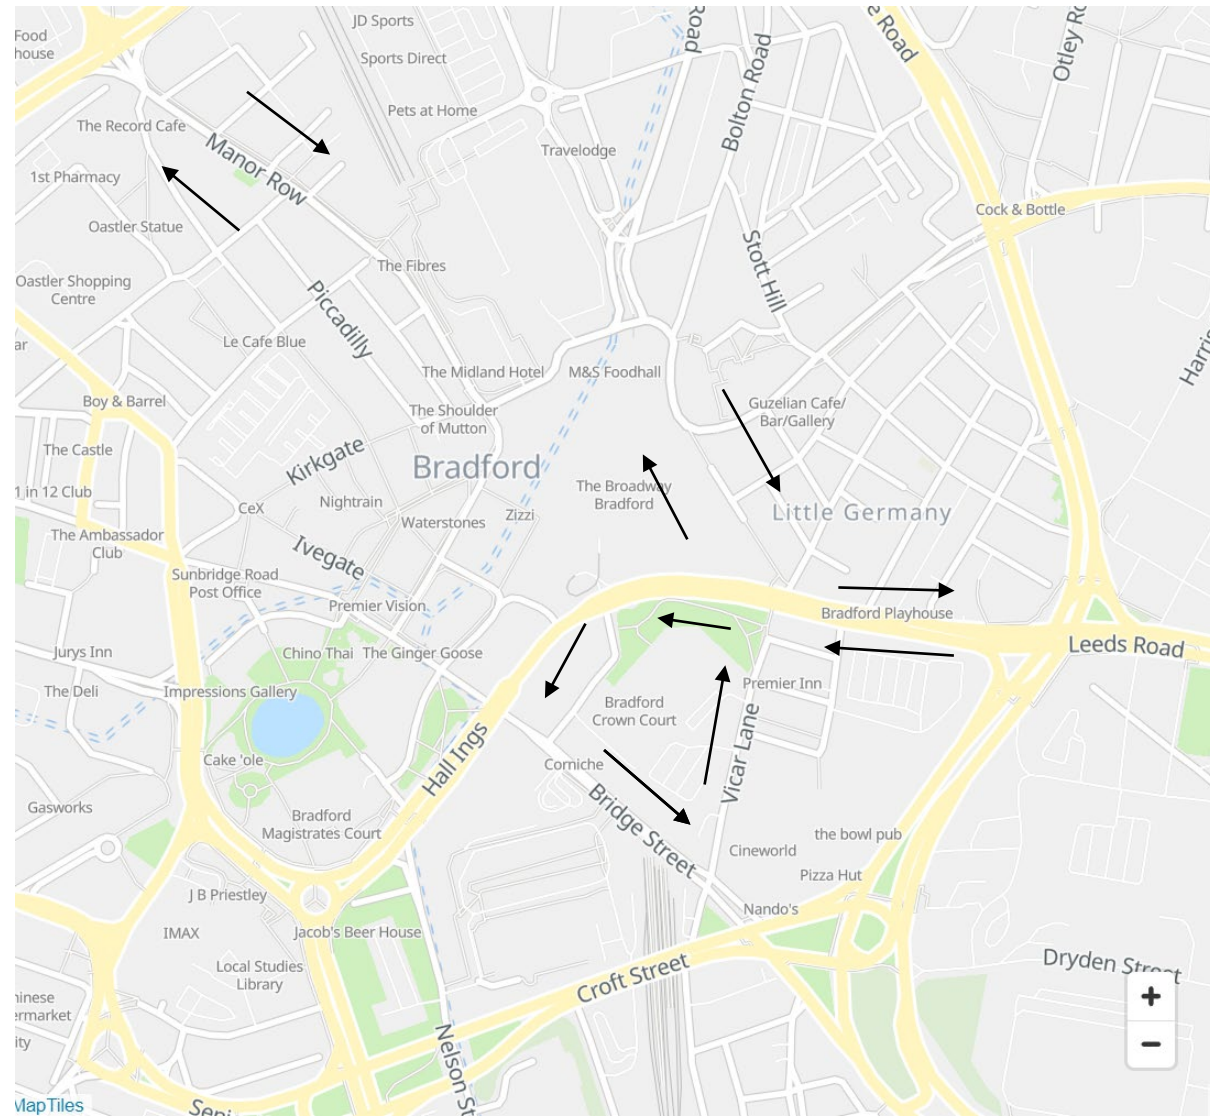

Route: 680 Bradford to Bingley (First)

Key	
	Direction of Travel
	New Route

<u>Inbound</u>
Manor Row B, 23323
Forster Square K, 32477
Cheapside M, 32480
Cathedral S, 23306
Little Germany V, 32484
Bridge Street B2, 32506

<u>Outbound</u>
Bridge Street B2, 23506
Little Germany U, 32483
Cathedral N, 32481
Cheapside L, 23311
Forster Square J, 32478
Manor Row A, 23314