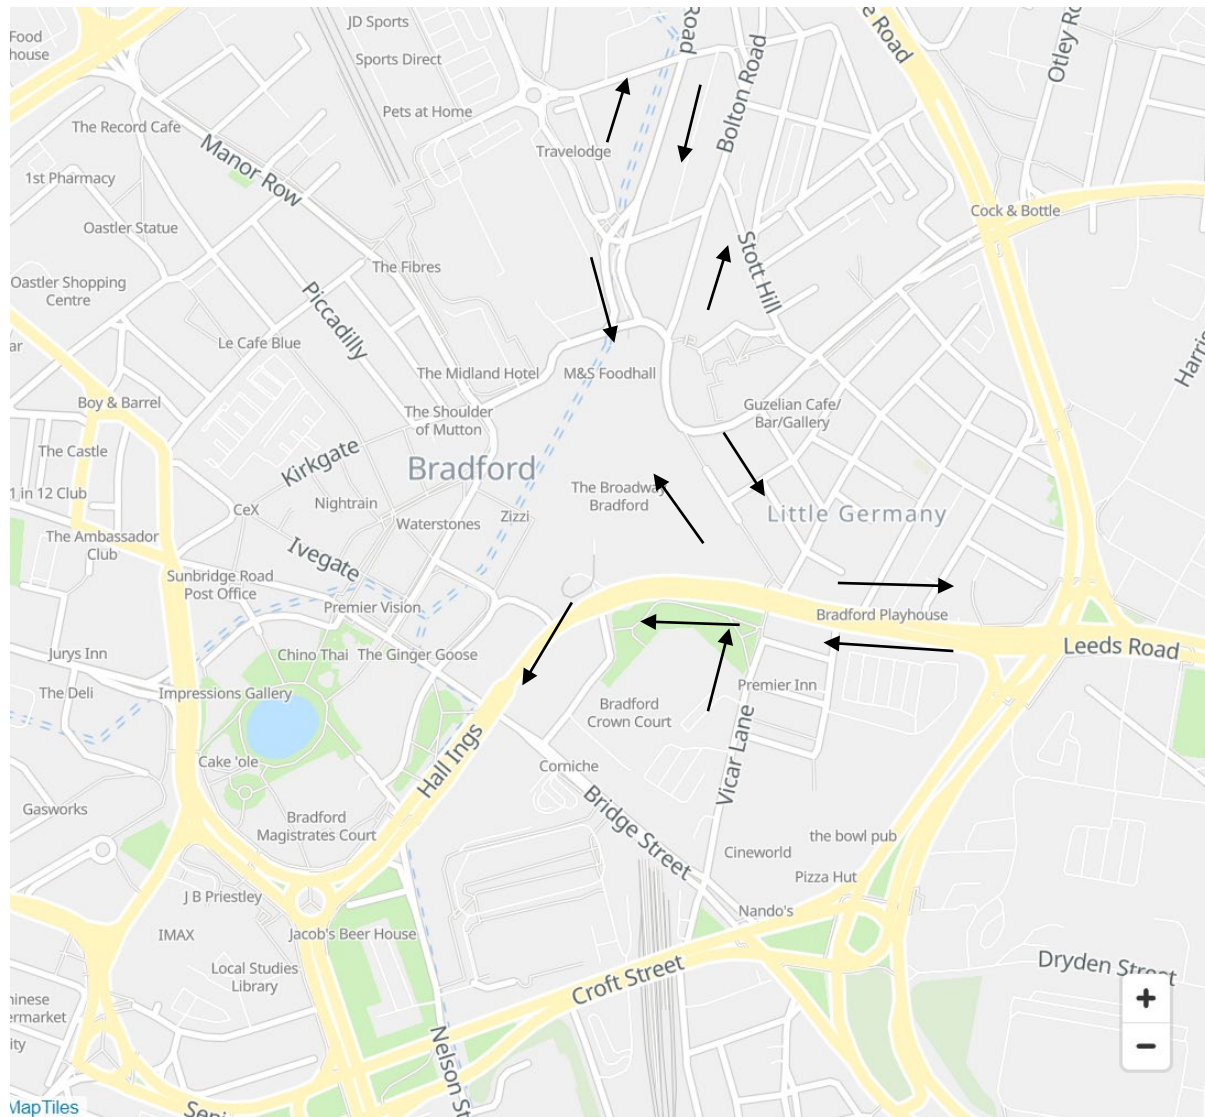

Route: 608 Bradford to Holme Wood (First)

Key

→ Direction of Travel

■ New Route

<u>Inbound</u>
Little Germany X, 32486
Bridge Street B1, 32355

<u>Outbound</u>
Bridge Street B1, 32355
Little Germany W, 32485

Route: 612 Bradford to Shipley Thackley Corner (First)

Key

→ Direction of Travel

■ New Route

<u>Inbound</u>
Cathedral P, 23199
Little Germany V, 32484
Bridge Street B1, 23255 (Terminates)

<u>Outbound</u>
Little Germany Z, 32488
Cathedral Q, 23302

Route: 613 Shipley to Buttershaw (First)

Key	
	Direction of Travel
	New Route

<u>Inbound</u> (Towards Buttershaw)
Cathedral P, 23199
Little Germany Y, 34287
Nelson Street N2, 32494
Ashgrove, 23562

<u>Outbound</u> (Towards Shipley)
Ice Arena I, 23554
Little Germany Z, 32488
Cathedral Q, 23302