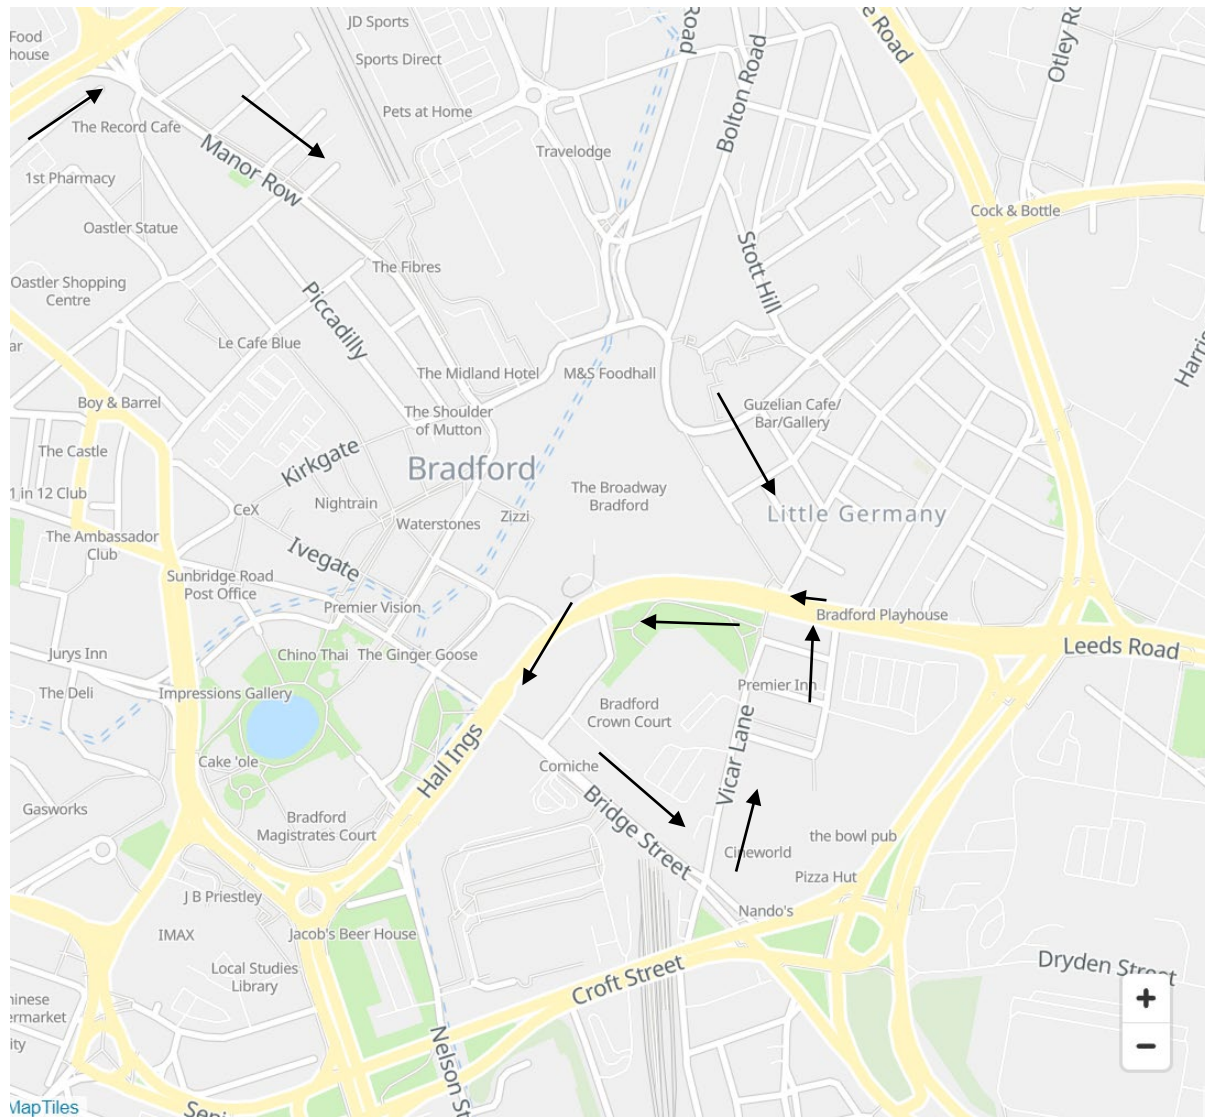

Key	
→	Direction of Travel
■	New Route

<u>Inbound (Tyersal)</u>
Manor Row B, 23323
Forster Square K, 32477
Cheapside M, 32480
Cathedral S, 23306
Bridge Street B1, 32355

<u>Outbound (Shipley)</u>
Little Germany Z, 32488
Cathedral N, 32481
Cheapside L, 23311
Forster Square J, 32478
Manor Row A, 23314

Route: 633 Bradford to Shipley Glen (TLC)

Key	
	Direction of Travel
	New Route

<u>Inbound</u>	
Manor Row B, 23323	
Forster Square K, 32477	
Cheapside M, 32480	
Cathedral S, 23306	
Little Germany V, 32484	
Bridge Street B2, 32506	

Key

→ Direction of Travel

■ New Route

<u>Inbound</u>
Forster Square K, 32477
Cheapside M, 32480
Cathedral S, 23306
Little Germany V, 32484
Drake Street D1, 32496

<u>Outbound</u>
Drake Street D1, 32496
Little Germany U, 32483
Cathedral N, 32481
Cheapside L, 23311