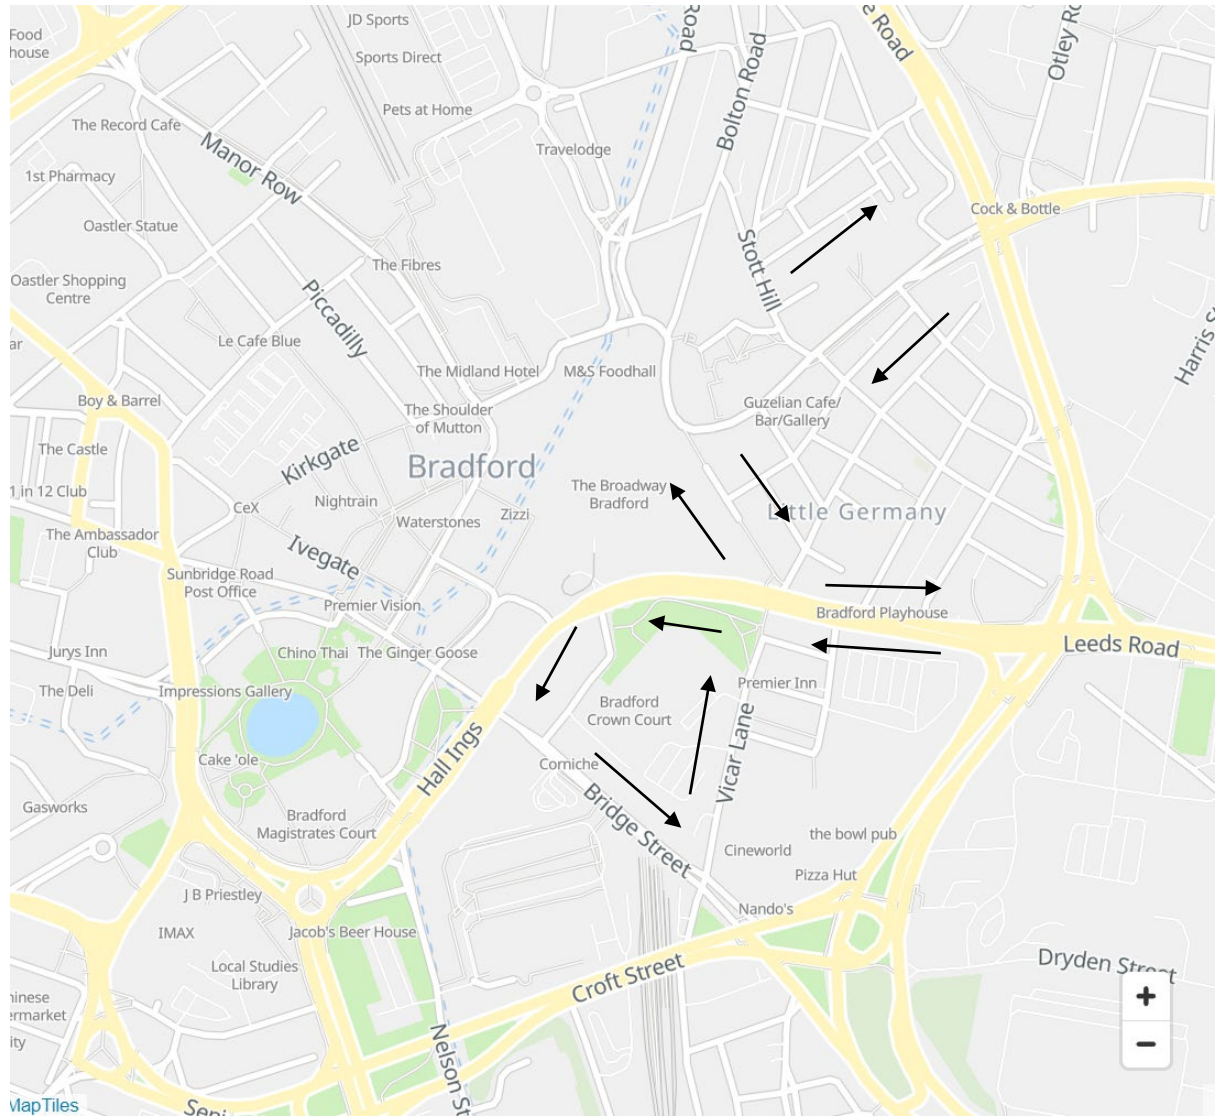

Bradford City Centre Route Maps

19 May 2024

New Bradford City Centre Map from the 14th of April

Route: X11 Bradford to Leeds (First)

Route Example

Direction of Travel

Key

- Direction of Travel
- New Route

Key

→ Direction of Travel

■ New Route

Inbound

City Park B, 32475

Nelson Street N2, 32494

Outbound

Nelson Street N2, 32494

Route: 263 Bradford to Dewsbury (TLC)

Key

→ Direction of Travel

■ New Route

<u>Inbound</u>
Hall Lane, 22863
Nelson Street N1, 15987

<u>Outbound</u>
Nelson Street N1, 15987
Hall Lane, 13806

Route: 268 Bradford to Wakefield via Dewsbury (Arriva)

Key	
	Direction of Travel
	New Route

<u>Inbound</u>
Sawrey Place, 23348
Nelson Street N1, 15987

<u>Outbound</u>
Nelson Street N1, 15987
Sawrey Place, 23349

Route: 283 Bradford to Dewsbury (Arriva)

Key

→ Direction of Travel