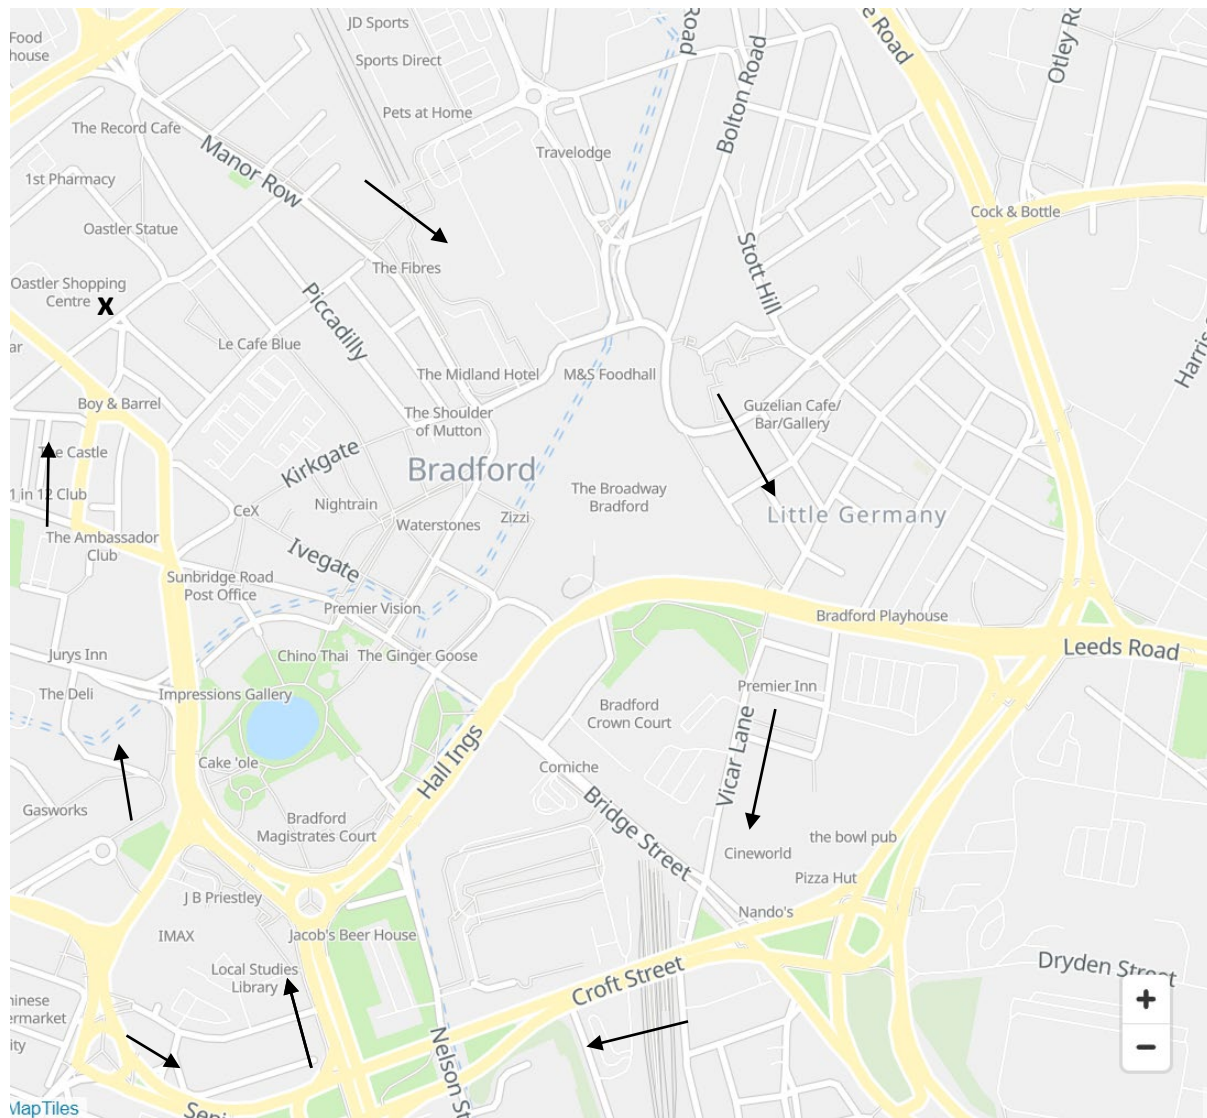

Route: 644 Bradford John Street to Buttershaw Circular (TLC)

<u>Key</u>	
→	Direction of Travel
■	New Route

<u>Inbound</u>
Sawrey Place, 23348
City Park A, 32476
Westgate G, 26783
Rawson Square H, 23331

<u>Outbound</u>
Rawson Square H, 23331
Cheapside N9, 23324
Cathedral S, 23306
Little Germany Y, 32497
Caledonia Street, 14594