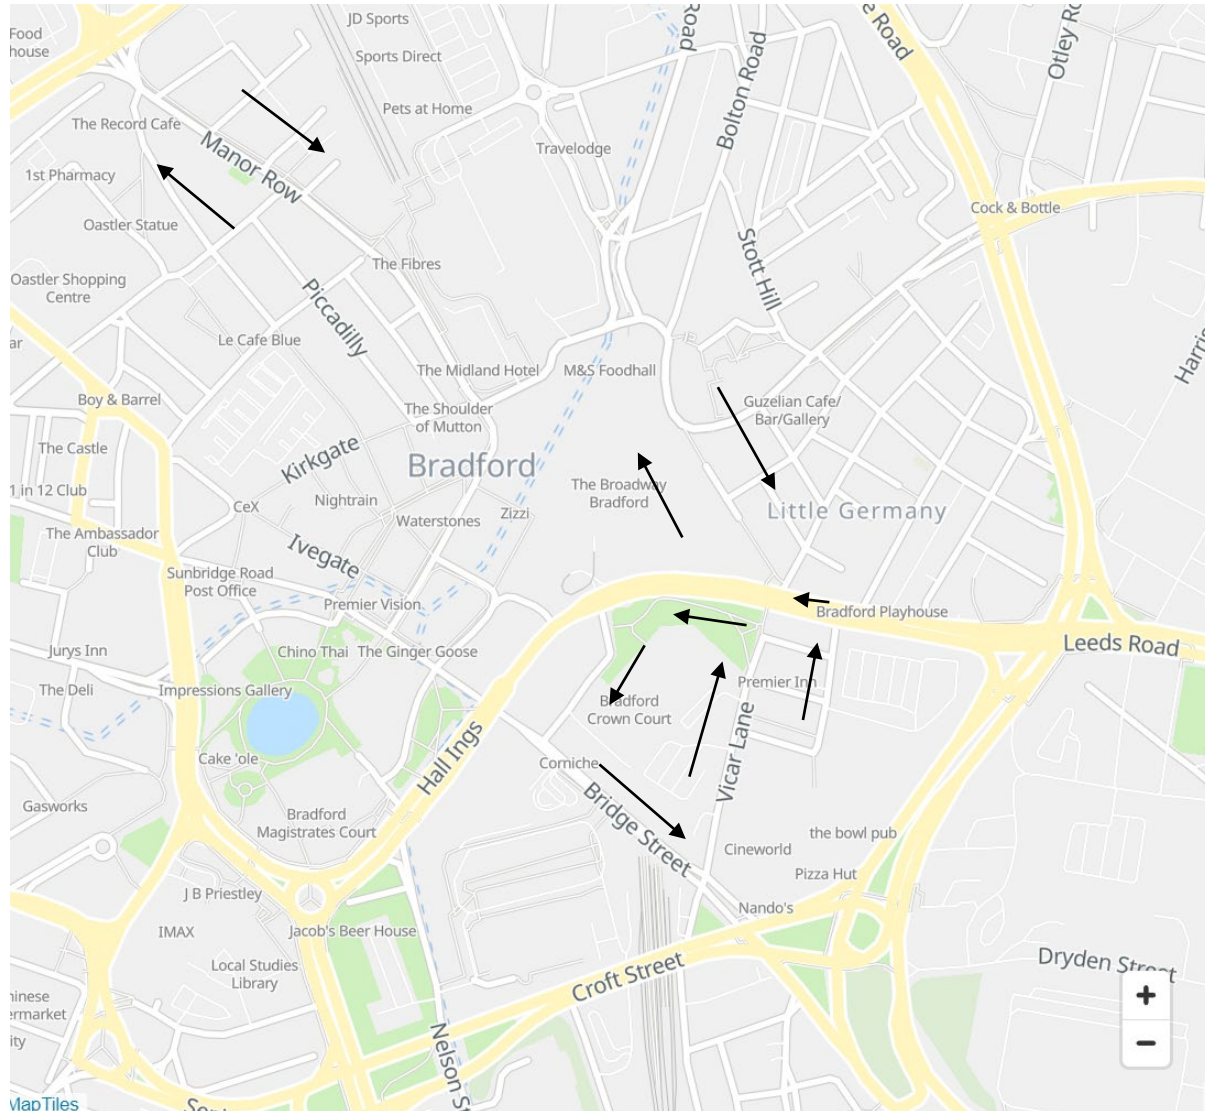

Route: A3 Bradford to Airport and Otley (Flyer)

Key	
	Direction of Travel
	New Route

<u>Inbound</u>
Manor Row B, 23323
Forster Square K, 32377
Cheapside M, 32480
Cathedral S, 23306
Little Germany V, 32384
Bridge Street B2, 32506

<u>Outbound</u>
Bridge Street B2, 32506
Little Germany U, 32483
Cathedral N, 32481
Cheapside L, 23311
Forster Square J, 32478
Manor Row A, 23314