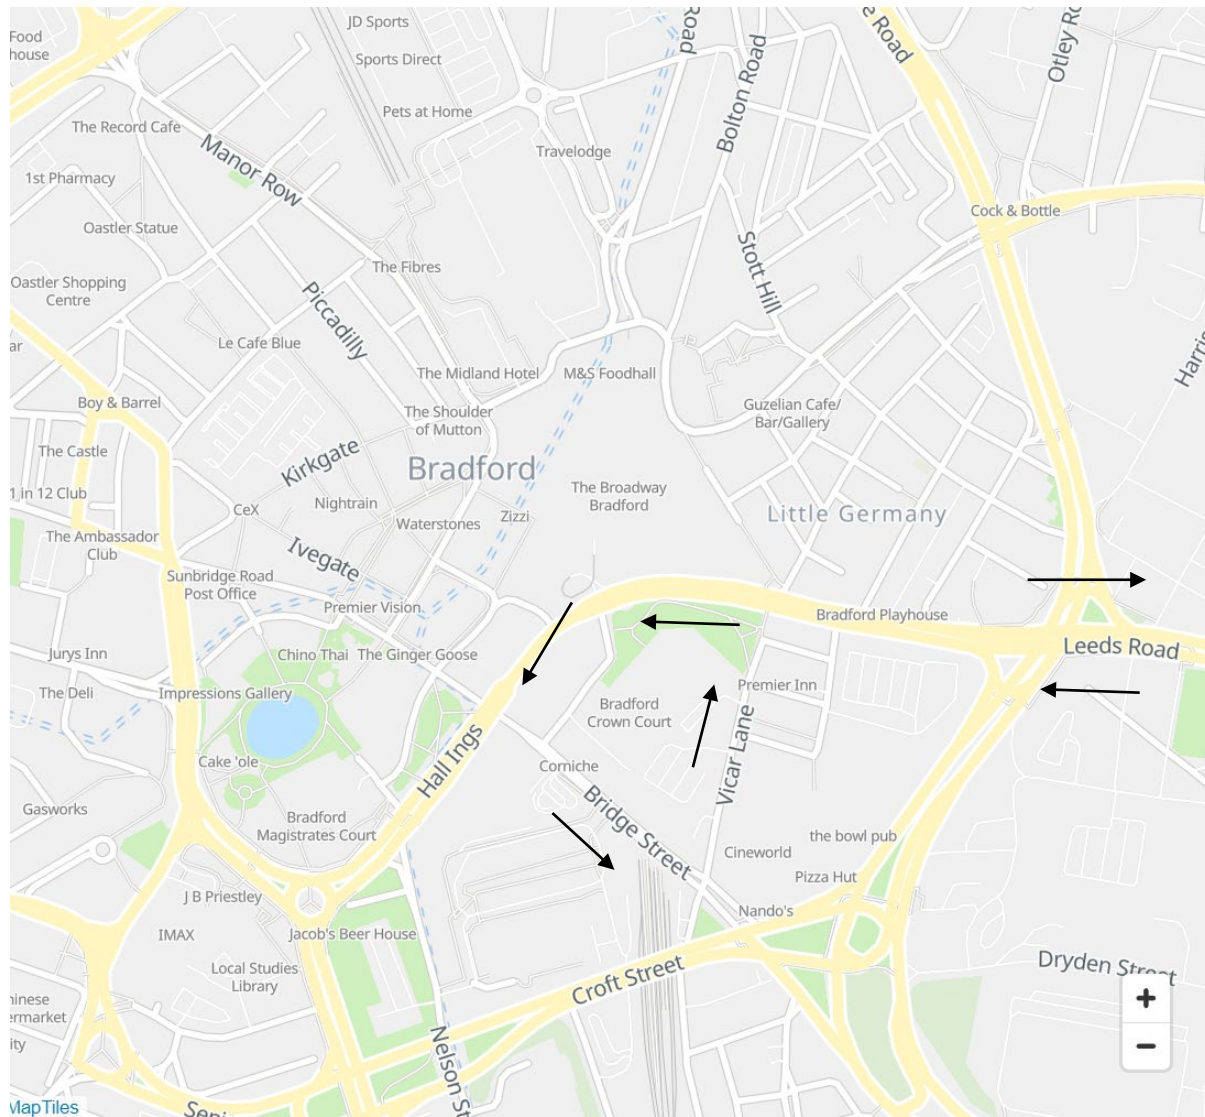

Route: 607 Bradford to Thornton (First)

Key

→ Direction of Travel

■ New Route

<u>Inbound</u>
City Park G, 23177
Nelson Street N2, 32494

<u>Outbound</u>
Nelson Street N2, 32494
City Park A, 32476
City Park C, 23178

Route: 608 Bradford to Holme Wood (First)

Key

→ Direction of Travel

■ New Route

<u>Inbound</u>
Little Germany X, 32486
Bridge Street B1, 32355

<u>Outbound</u>
Bridge Street B1, 32355
Little Germany W, 32485

Route: 612 Bradford to Shipley Thackley Corner (First)

Key

→ Direction of Travel

■ New Route

<u>Inbound</u>
Cathedral P, 23199
Little Germany V, 32484
Bridge Street B1, 23255 (Terminates)

<u>Outbound</u>
Little Germany Z, 32488
Cathedral Q, 23302