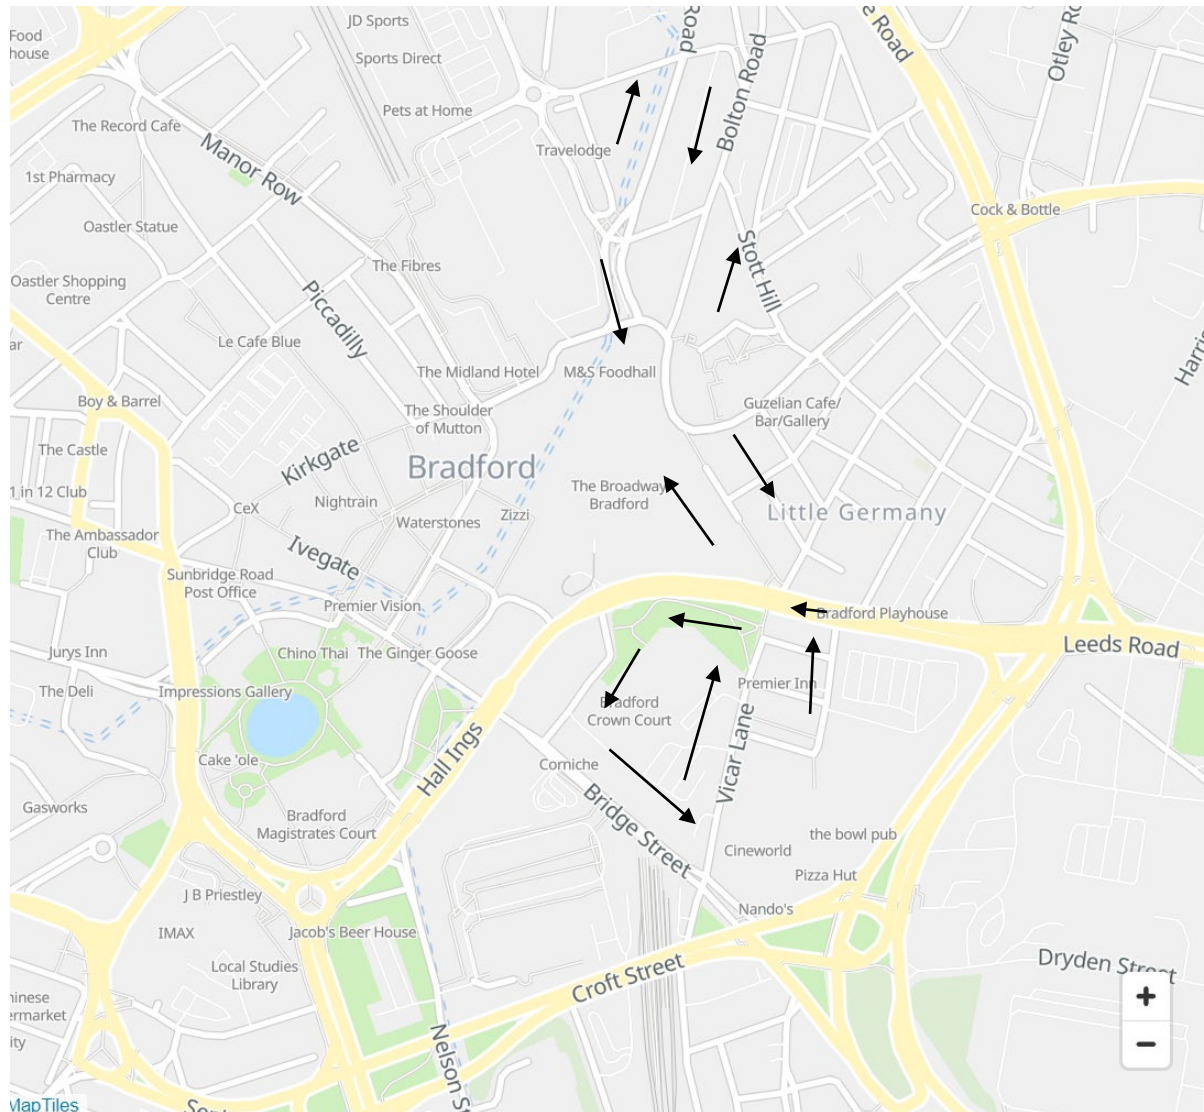

Route: 675/ 677 Bradford to Shipley (TLC)

Key	
	Direction of Travel
	New Route

<u>Inbound</u>
Cathedral P, 23199
Little Germany V, 34284
Drake Street D1, 32496

<u>Outbound</u>
Drake Street D1, 32496
Little Germany U, 32483
Cathedral N, 32481