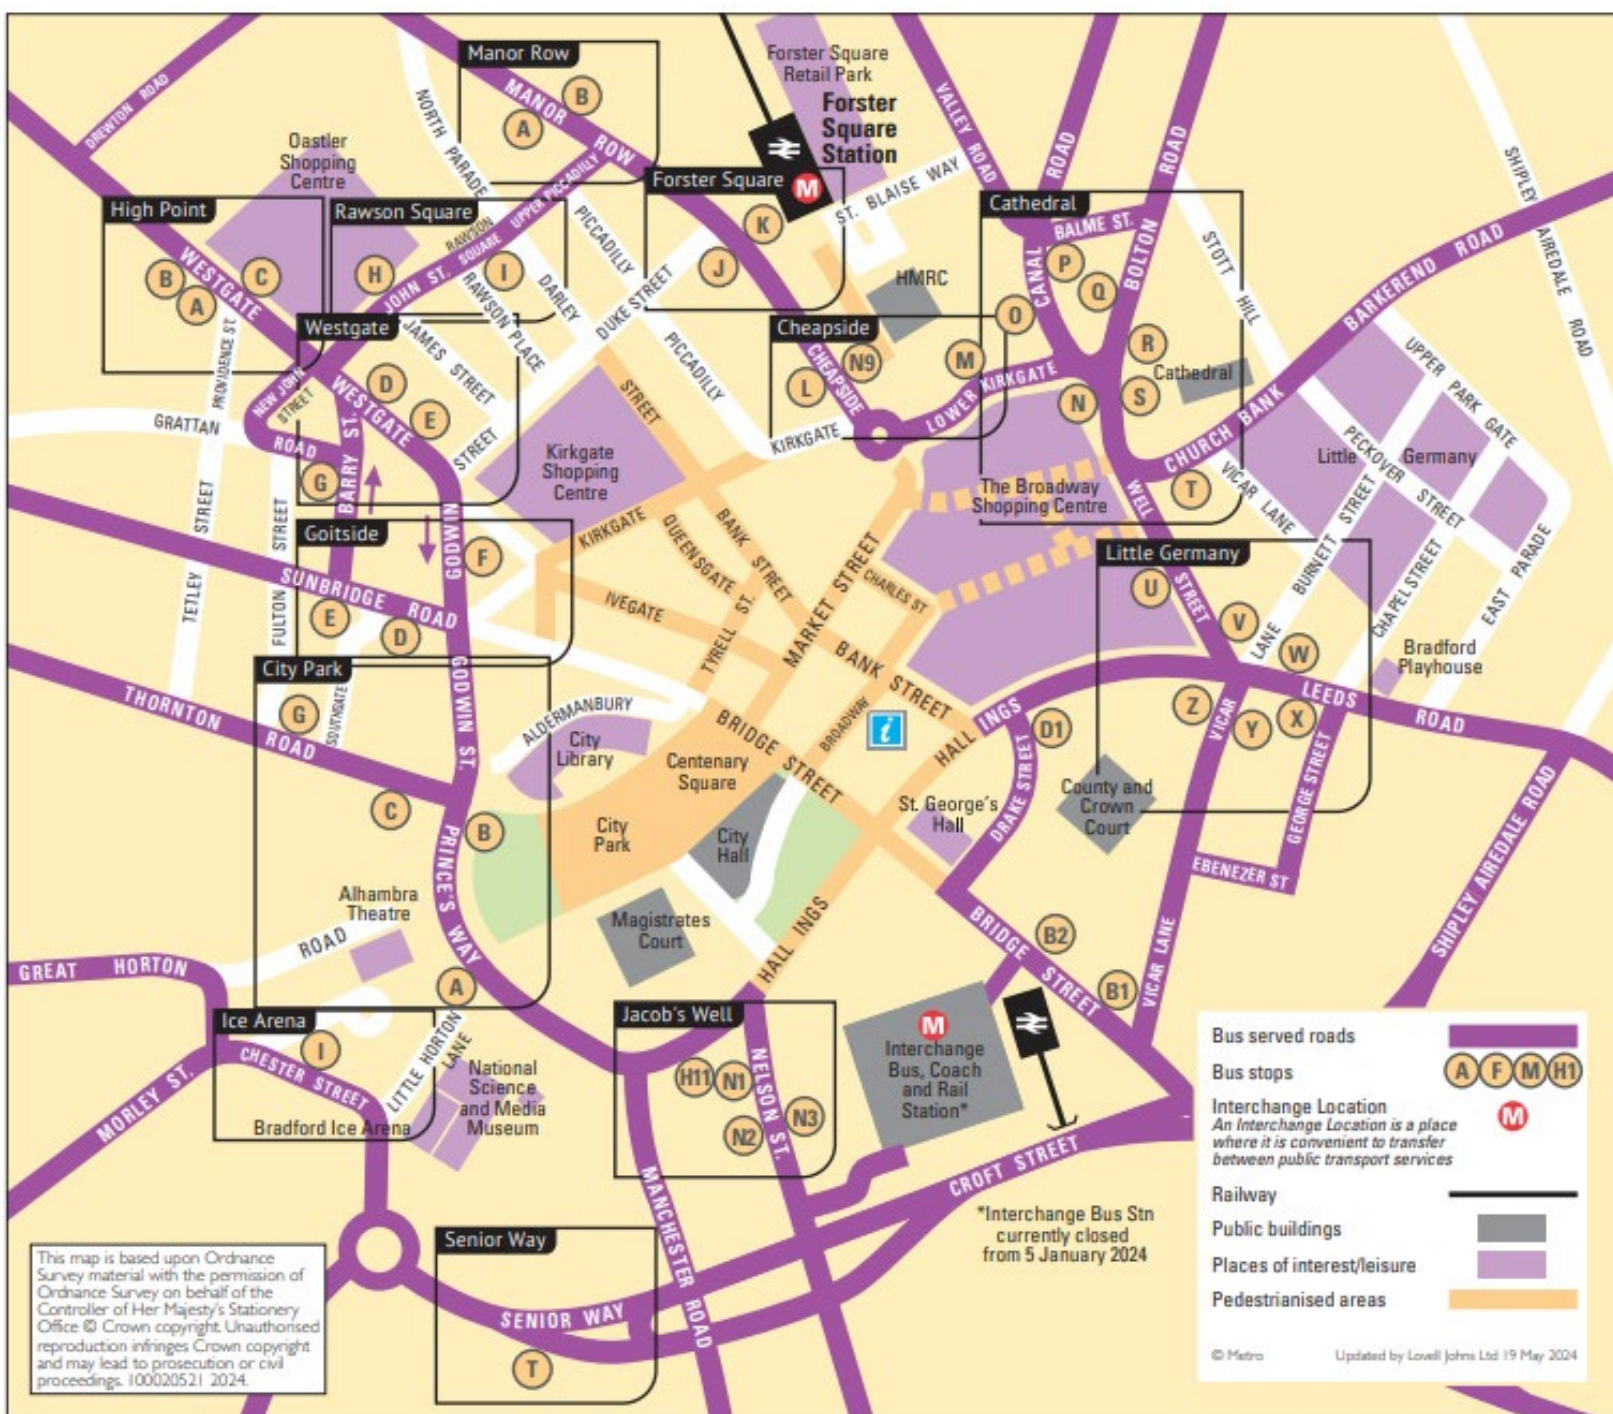

Bradford City Centre Route Maps

19 May 2024

New Bradford City Centre Map from the 14th of April

Route: X11 Bradford to Leeds (First)

Route Example

Direction of Travel

Key

- Direction of Travel
- New Route

Route: 263 Bradford to Dewsbury (TLC)

Key

→ Direction of Travel

■ New Route

<u>Inbound</u>
Hall Lane, 22863
Nelson Street N1, 15987

<u>Outbound</u>
Nelson Street N1, 15987
Hall Lane, 13806

Route: 268 Bradford to Wakefield via Dewsbury (Arriva)